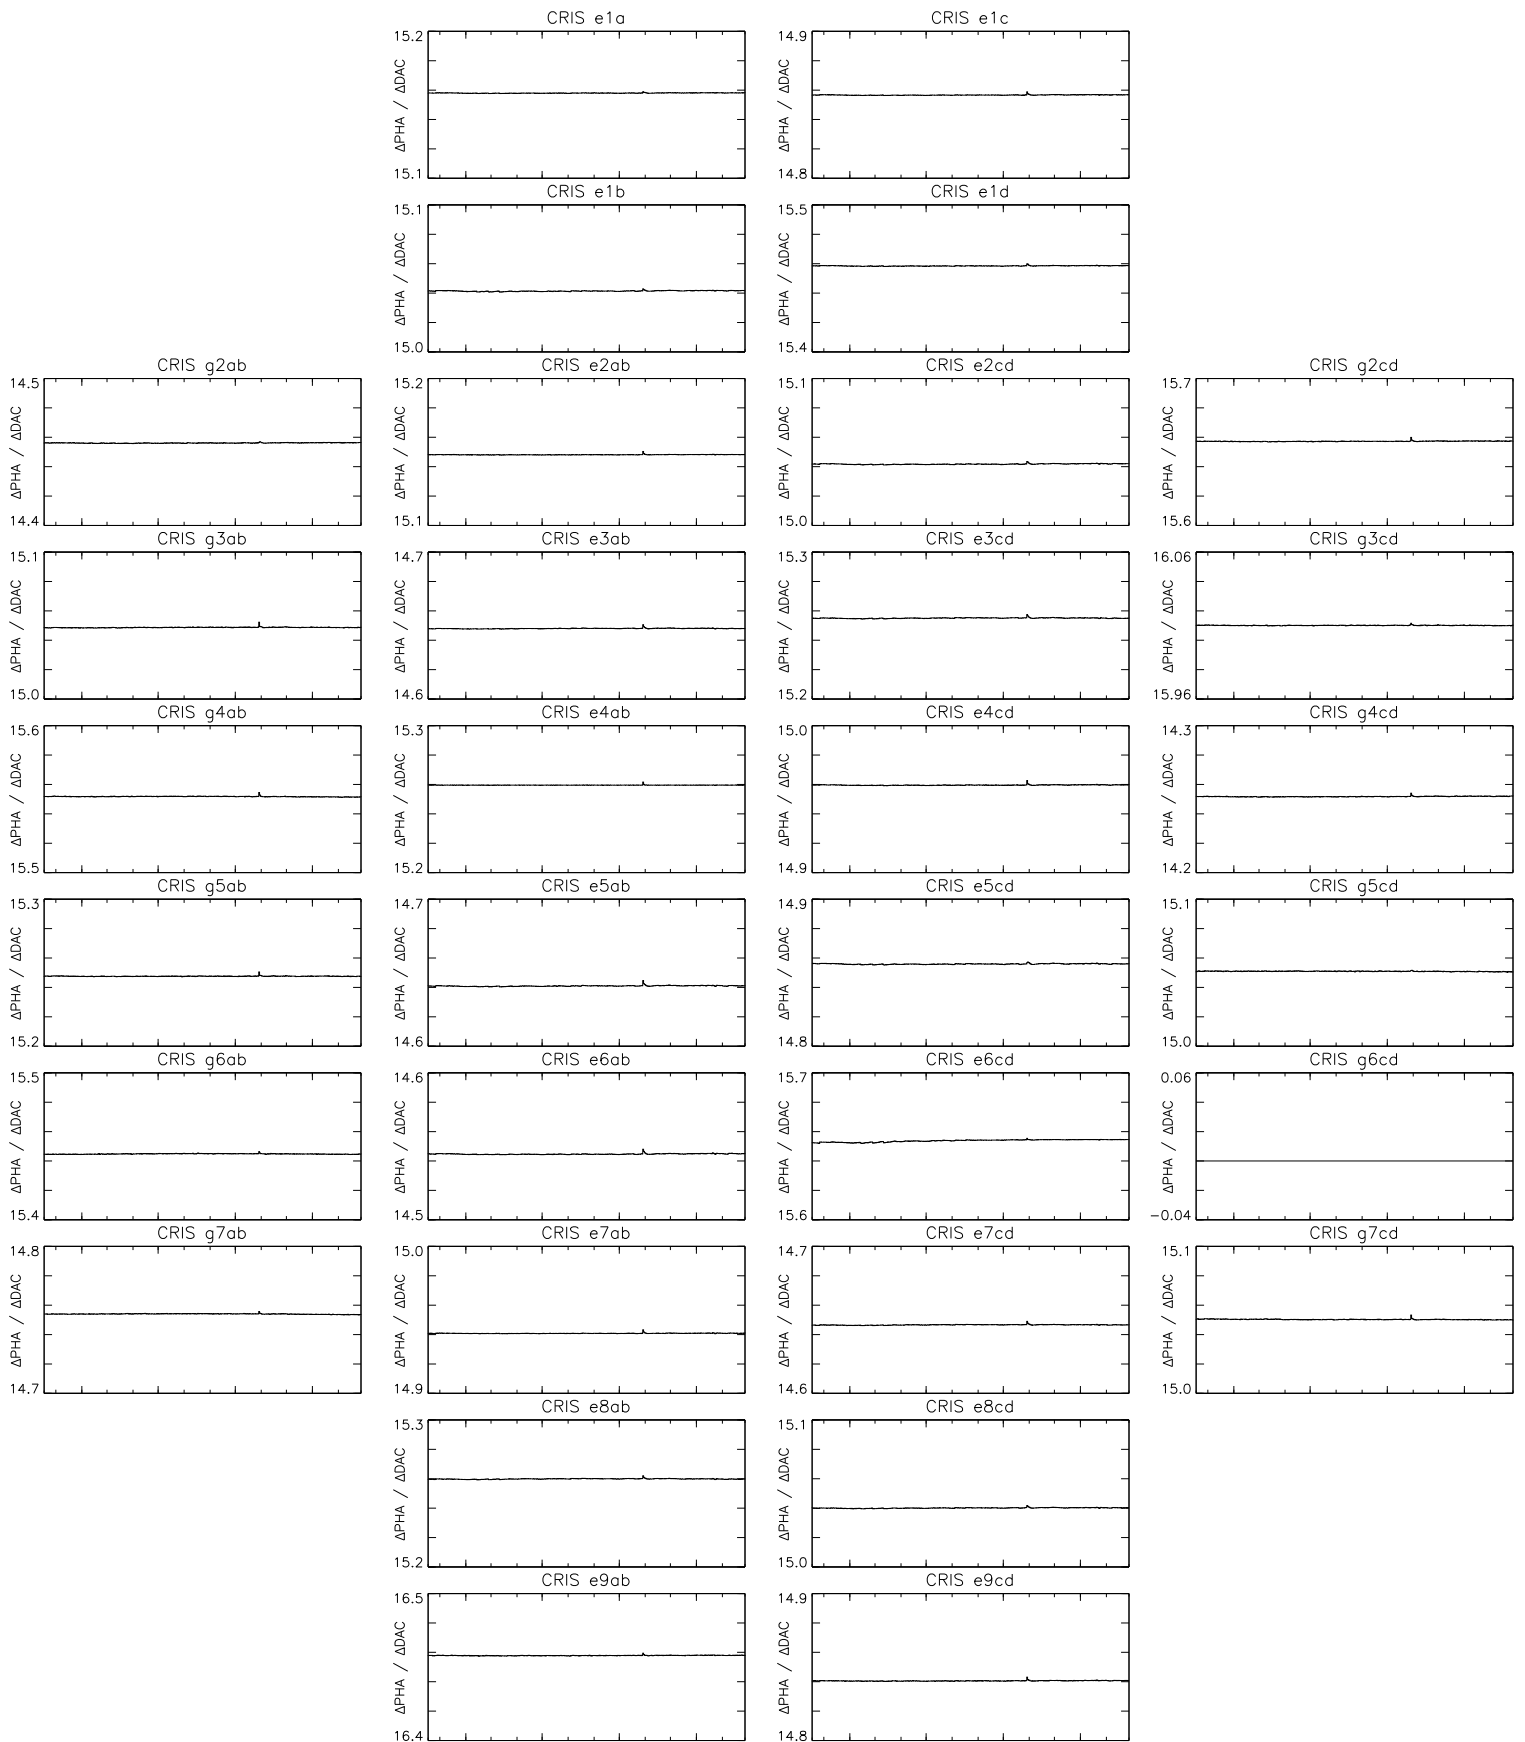

Bartels Rotation 2558–2571  
 Stim events – Daily fitted slope  
 (15–Feb–2021 thru 27–Feb–2022) (046/2021 thru 058/2022)

Bartels Rotation 2558–2571  
 Stim events – Daily fitted offset  
 (15–Feb–2021 thru 27–Feb–2022) (046/2021 thru 058/2022)

Apr Jul Oct Jan  
 time (15–Feb–2021 to 28–Feb–2022)