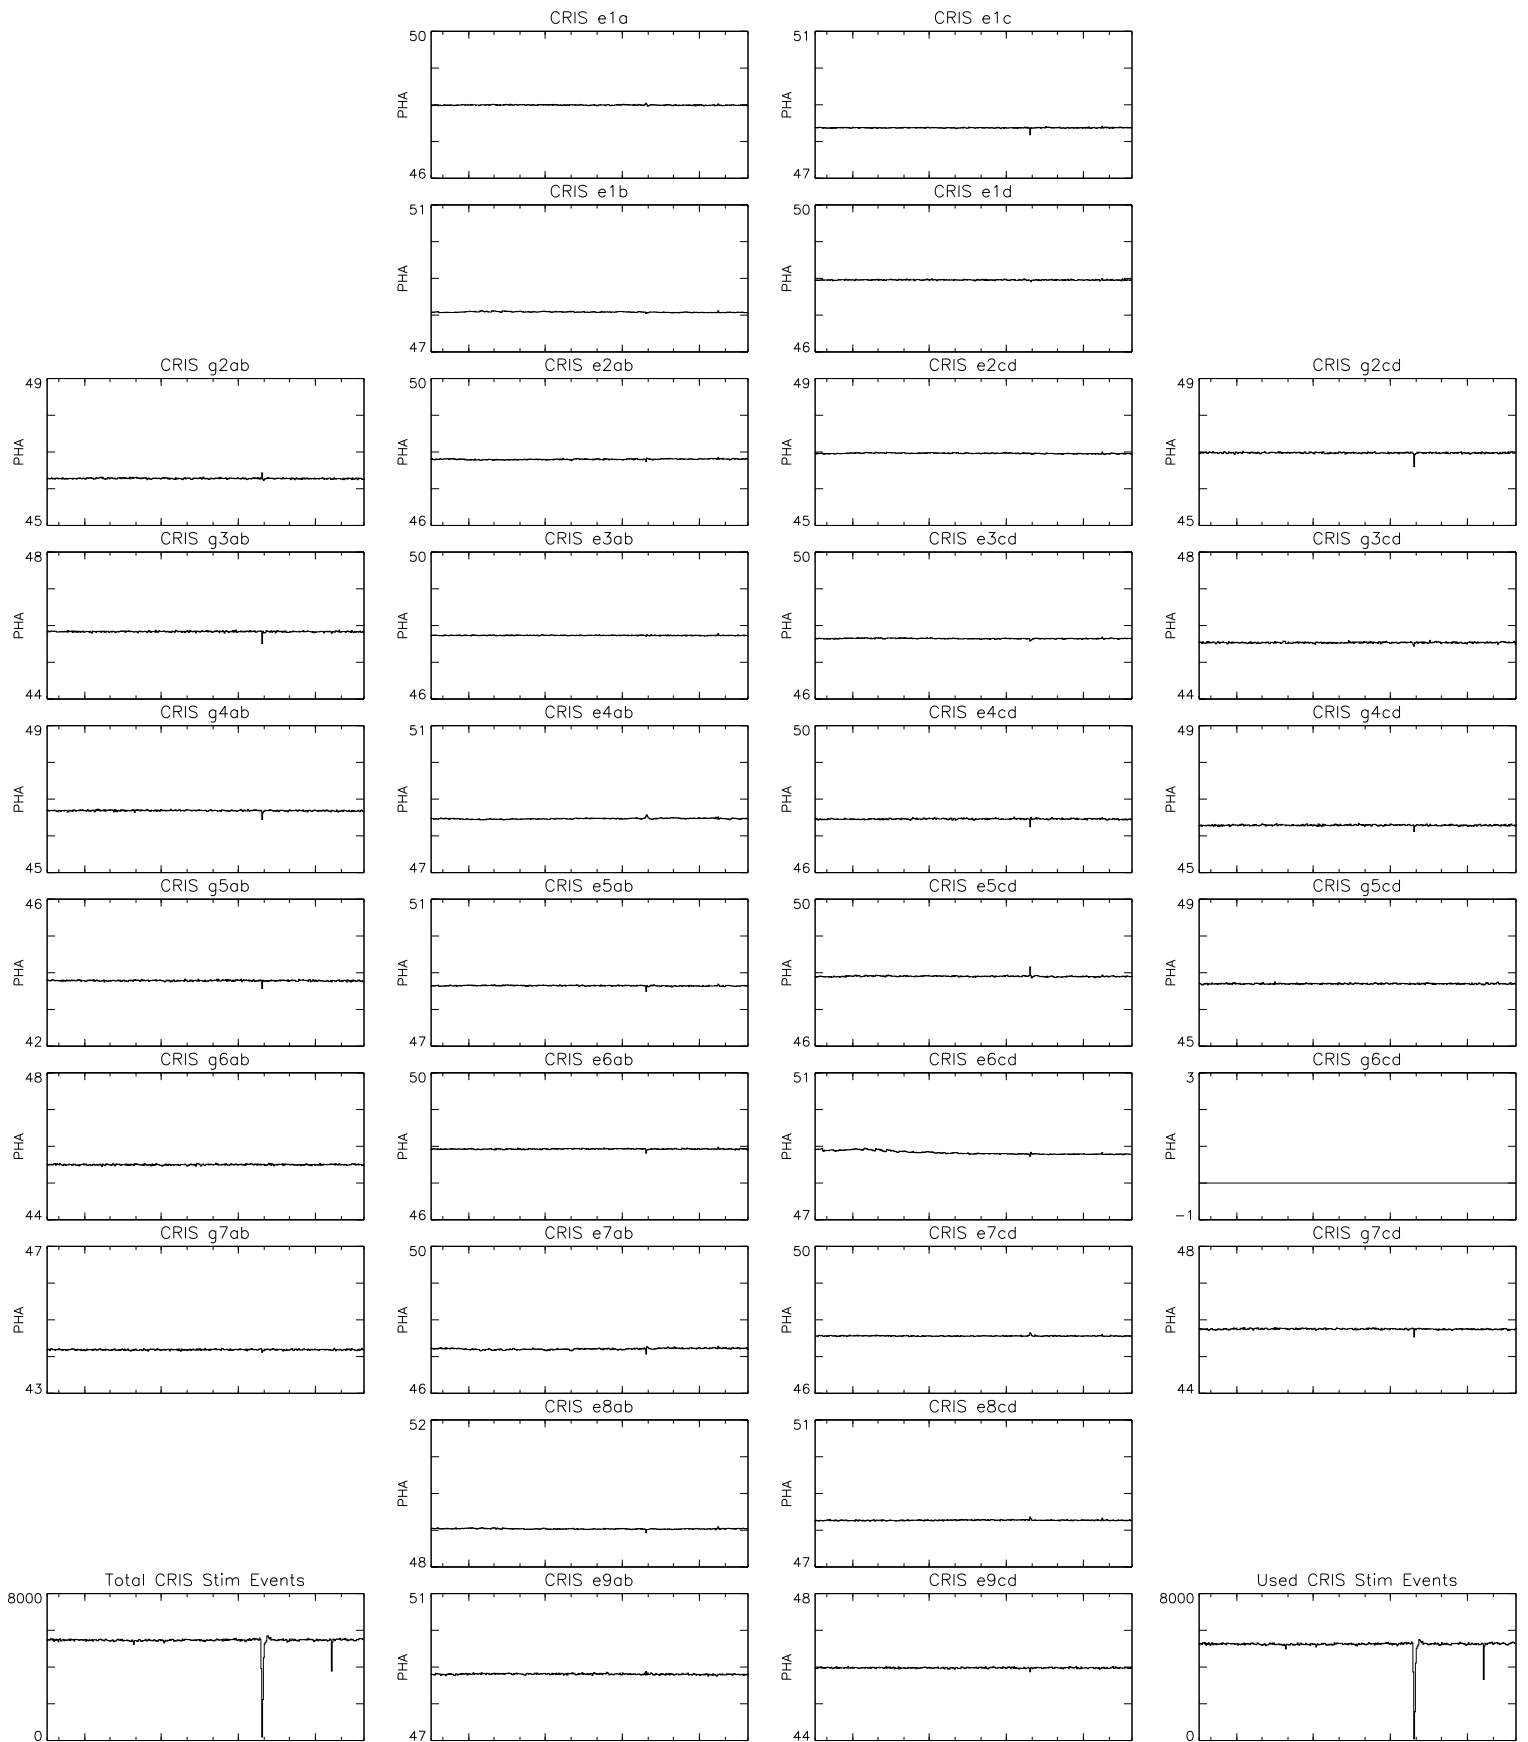

Bartels Rotation 2558–2571  
 Stim events – Daily fitted slope  
 (15–Feb–2021 thru 27–Feb–2022) (046/2021 thru 058/2022)

Bartels Rotation 2558–2571  
 Stim events – Daily fitted offset  
 (15–Feb–2021 thru 27–Feb–2022) (046/2021 thru 058/2022)

Apr Jul Oct Jan  
 time (15–Feb–2021 to 28–Feb–2022)