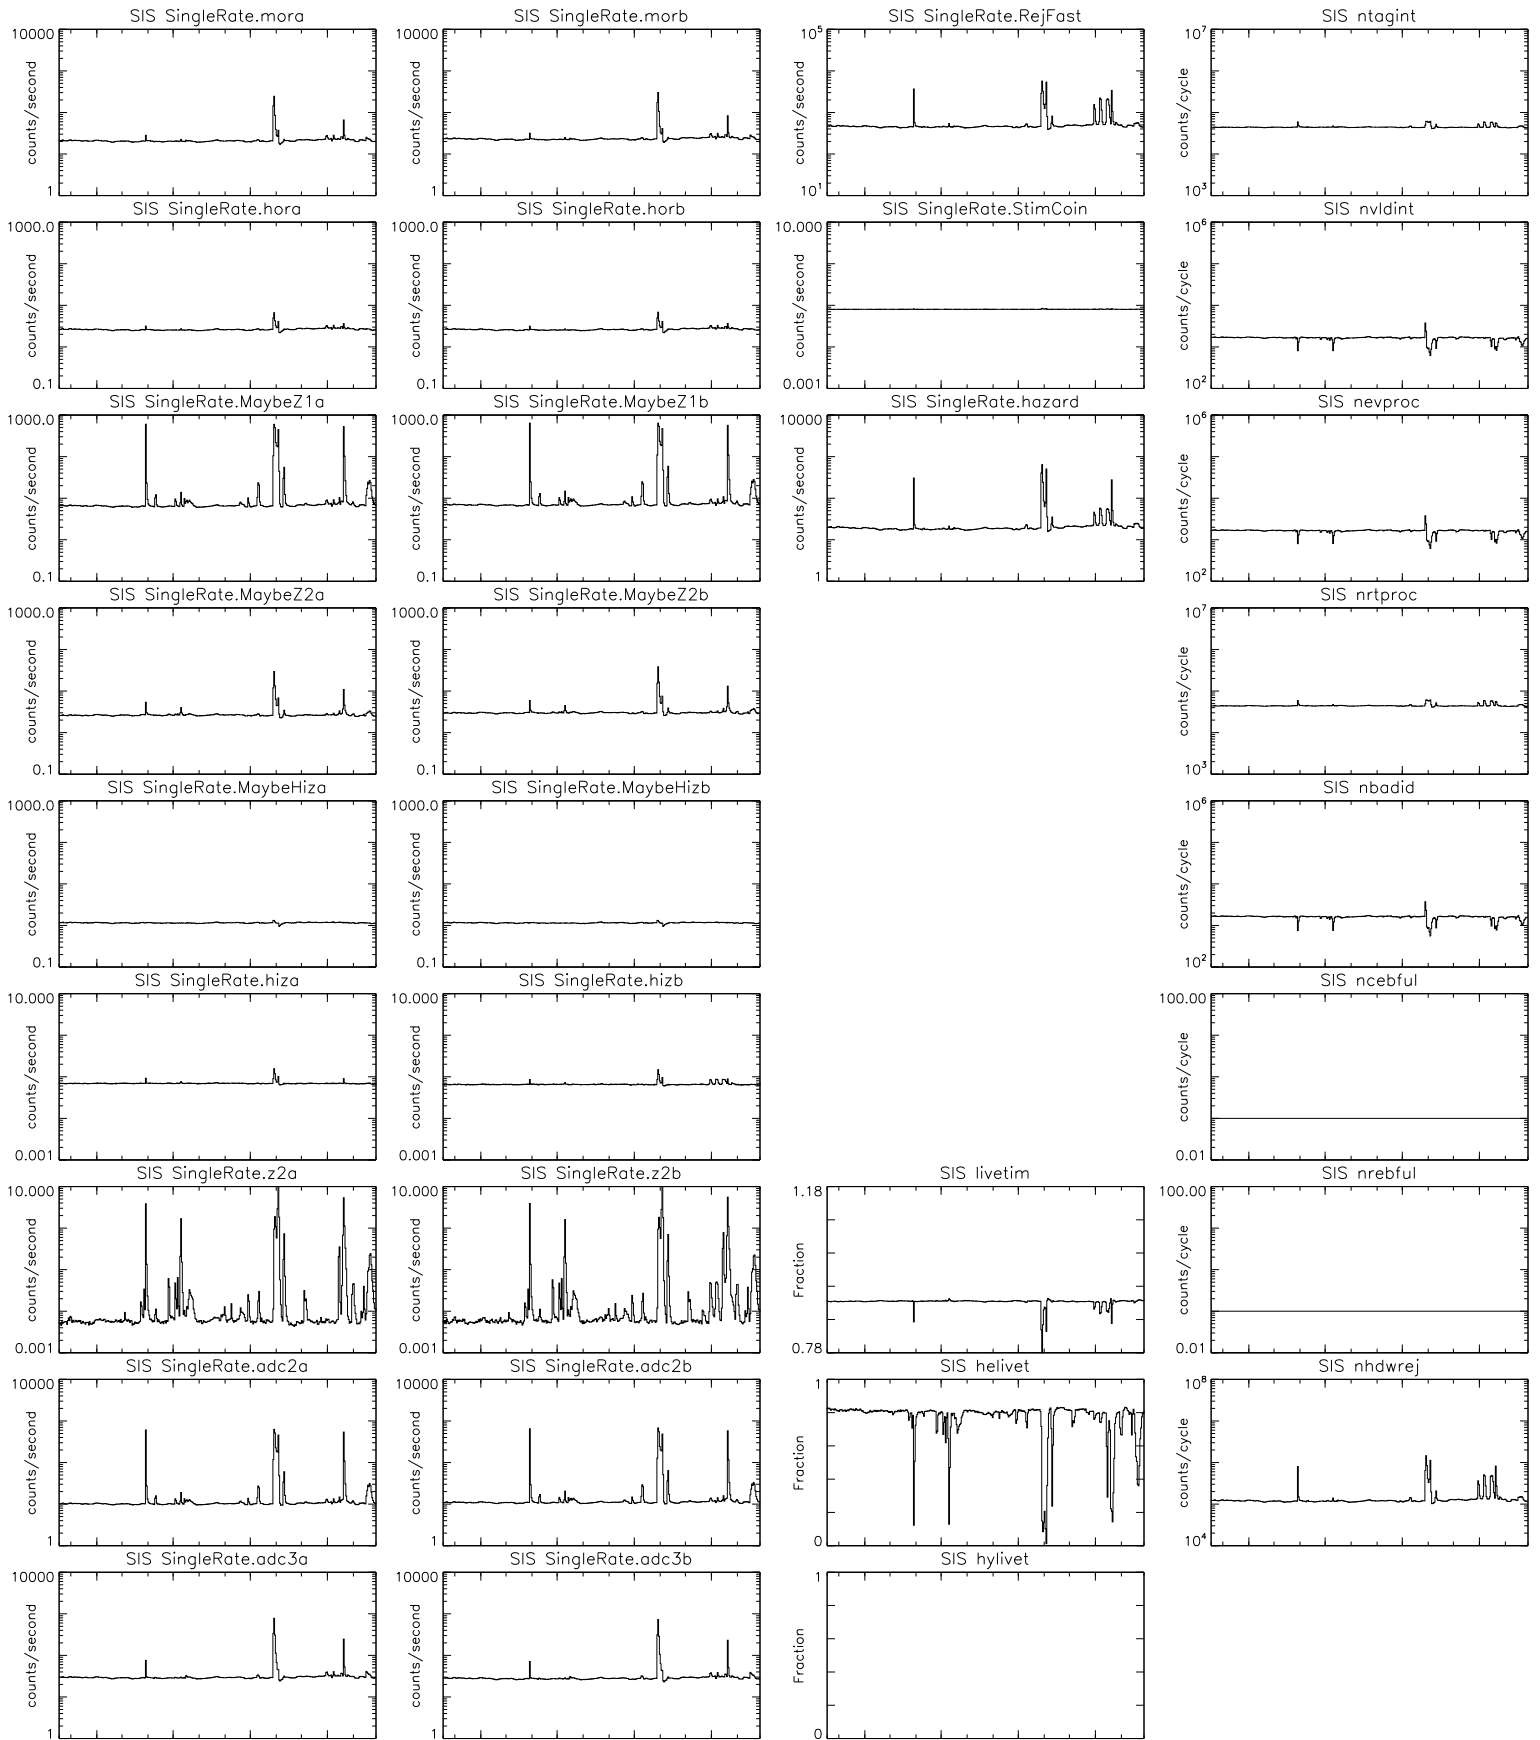

Bartels Rotation 2558-2571 – Daily Averages  
(15-Feb-2021 thru 27-Feb-2022)  
(046/2021 thru 058/2022)

Apr

Jul

Oct

Jan

time (15-Feb-2021 to 28-Feb-2022)

Bartels Rotation 2558-2571 – Daily Averages  
(15-Feb-2021 thru 27-Feb-2022)  
(046/2021 thru 058/2022)

# Bartels Rotation 2558-2571 – Daily Averages (15-Feb-2021 thru 27-Feb-2022) (046/2021 thru 058/2022)

Apr
Jul
Oct
Jan

time (15-Feb-2021 to 28-Feb-2022)