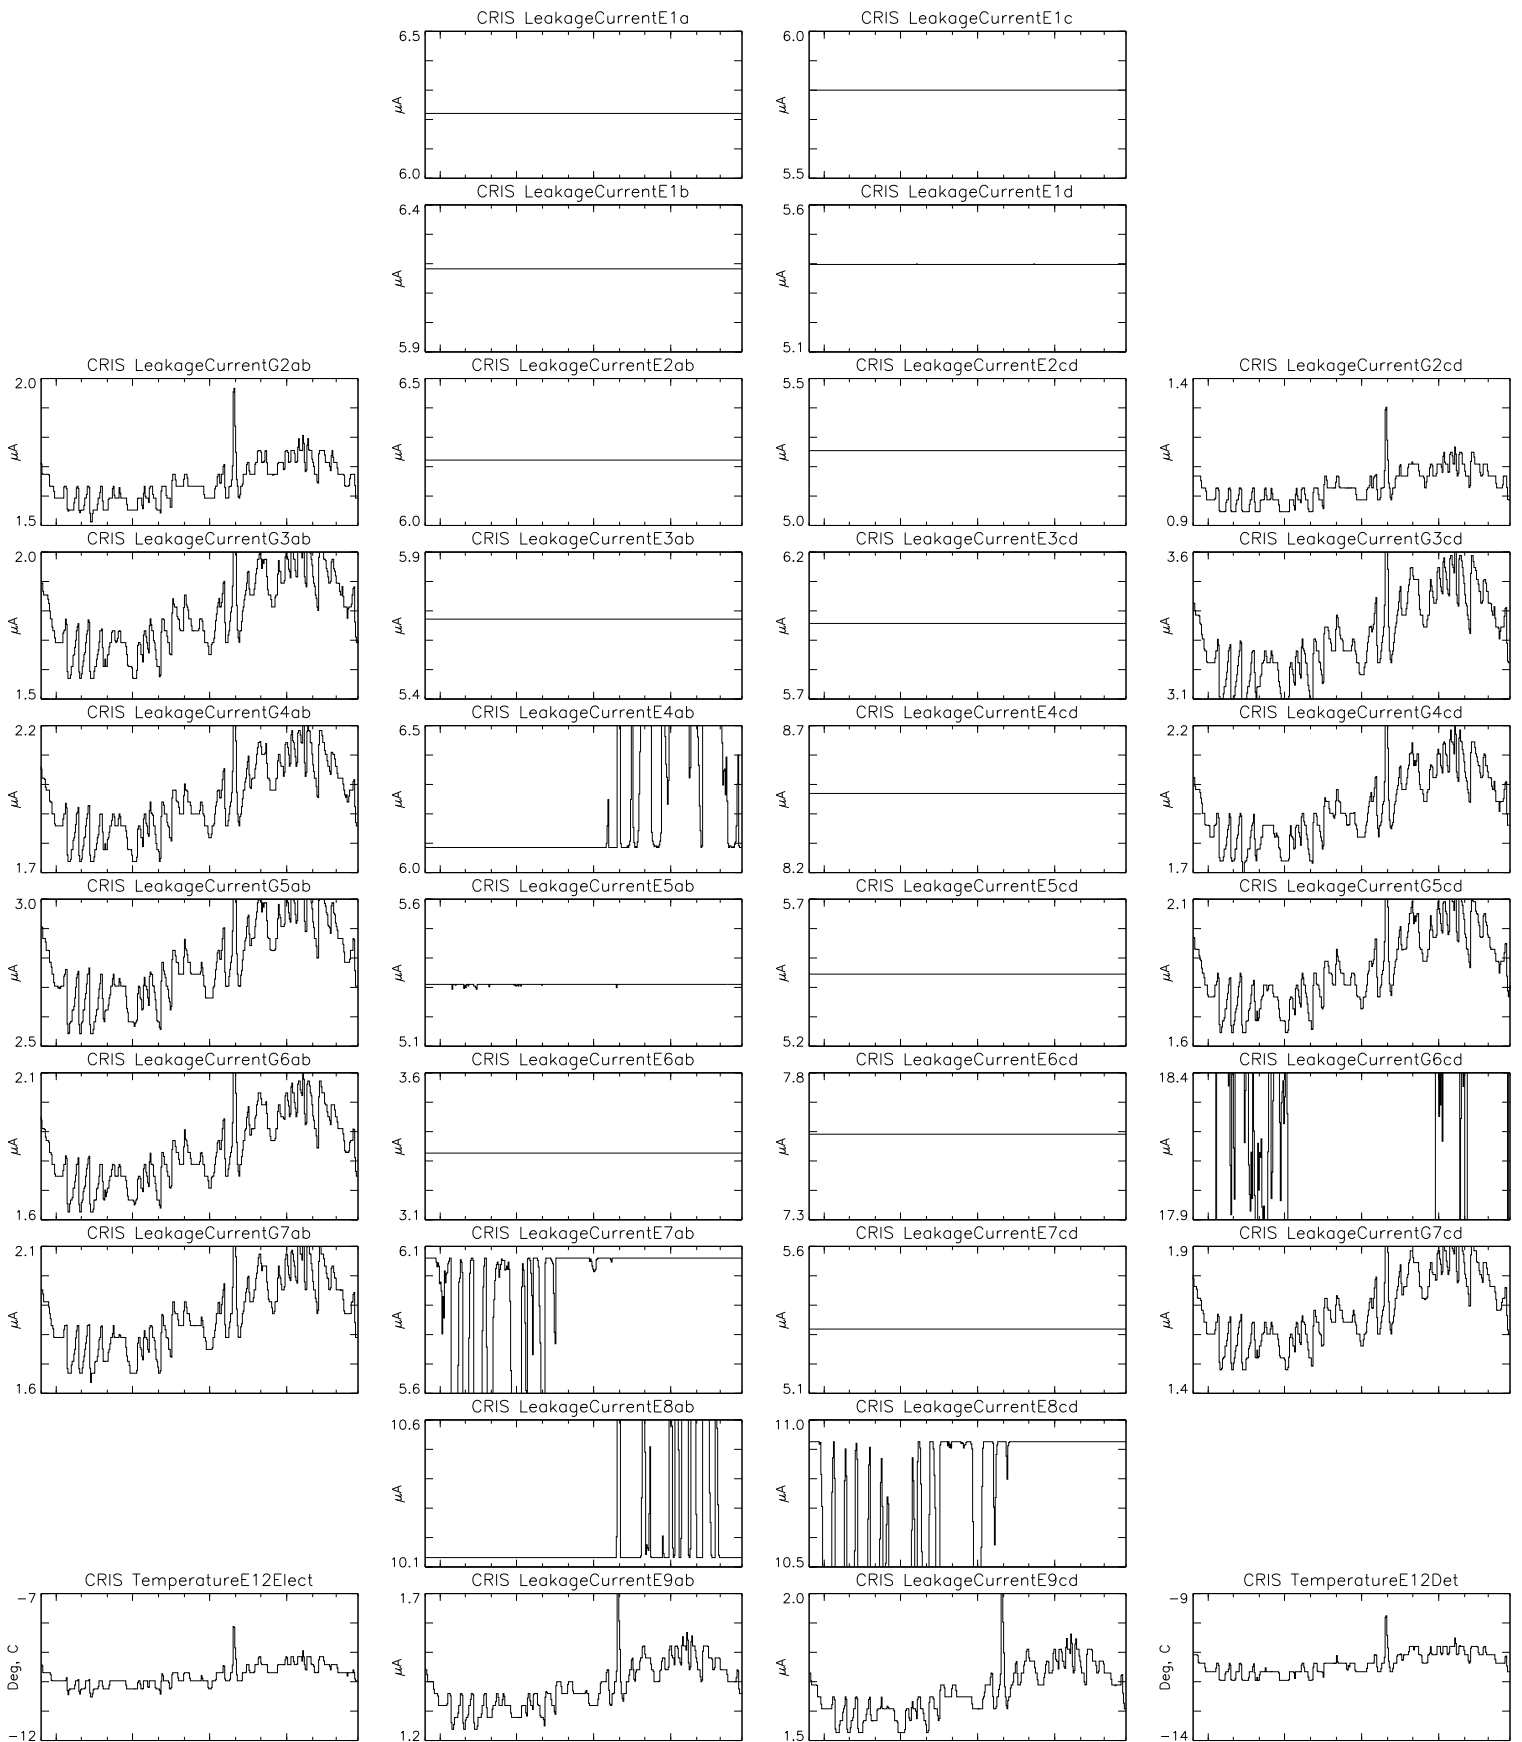

Bartels Rotation 2559-2572 – Daily Averages  
 (14-Mar-2021 thru 26-Mar-2022)  
 (073/2021 thru 085/2022)

Apr

Jul

Oct

Jan

time (14-Mar-2021 to 27-Mar-2022)

Bartels Rotation 2559–2572 – Daily Averages  
 (14–Mar–2021 thru 26–Mar–2022)  
 (073/2021 thru 085/2022)

Apr

Jul

Oct

Jan

time (14–Mar–2021 to 27–Mar–2022)

Bartels Rotation 2559-2572 – Daily Averages  
(14-Mar-2021 thru 26-Mar-2022)  
(073/2021 thru 085/2022)

Apr Jul Oct Jan  
time (14-Mar-2021 to 27-Mar-2022)

# Bartels Rotation 2559-2572 – Daily Averages (14-Mar-2021 thru 26-Mar-2022) (073/2021 thru 085/2022)

time (14-Mar-2021 to 27-Mar-2022)