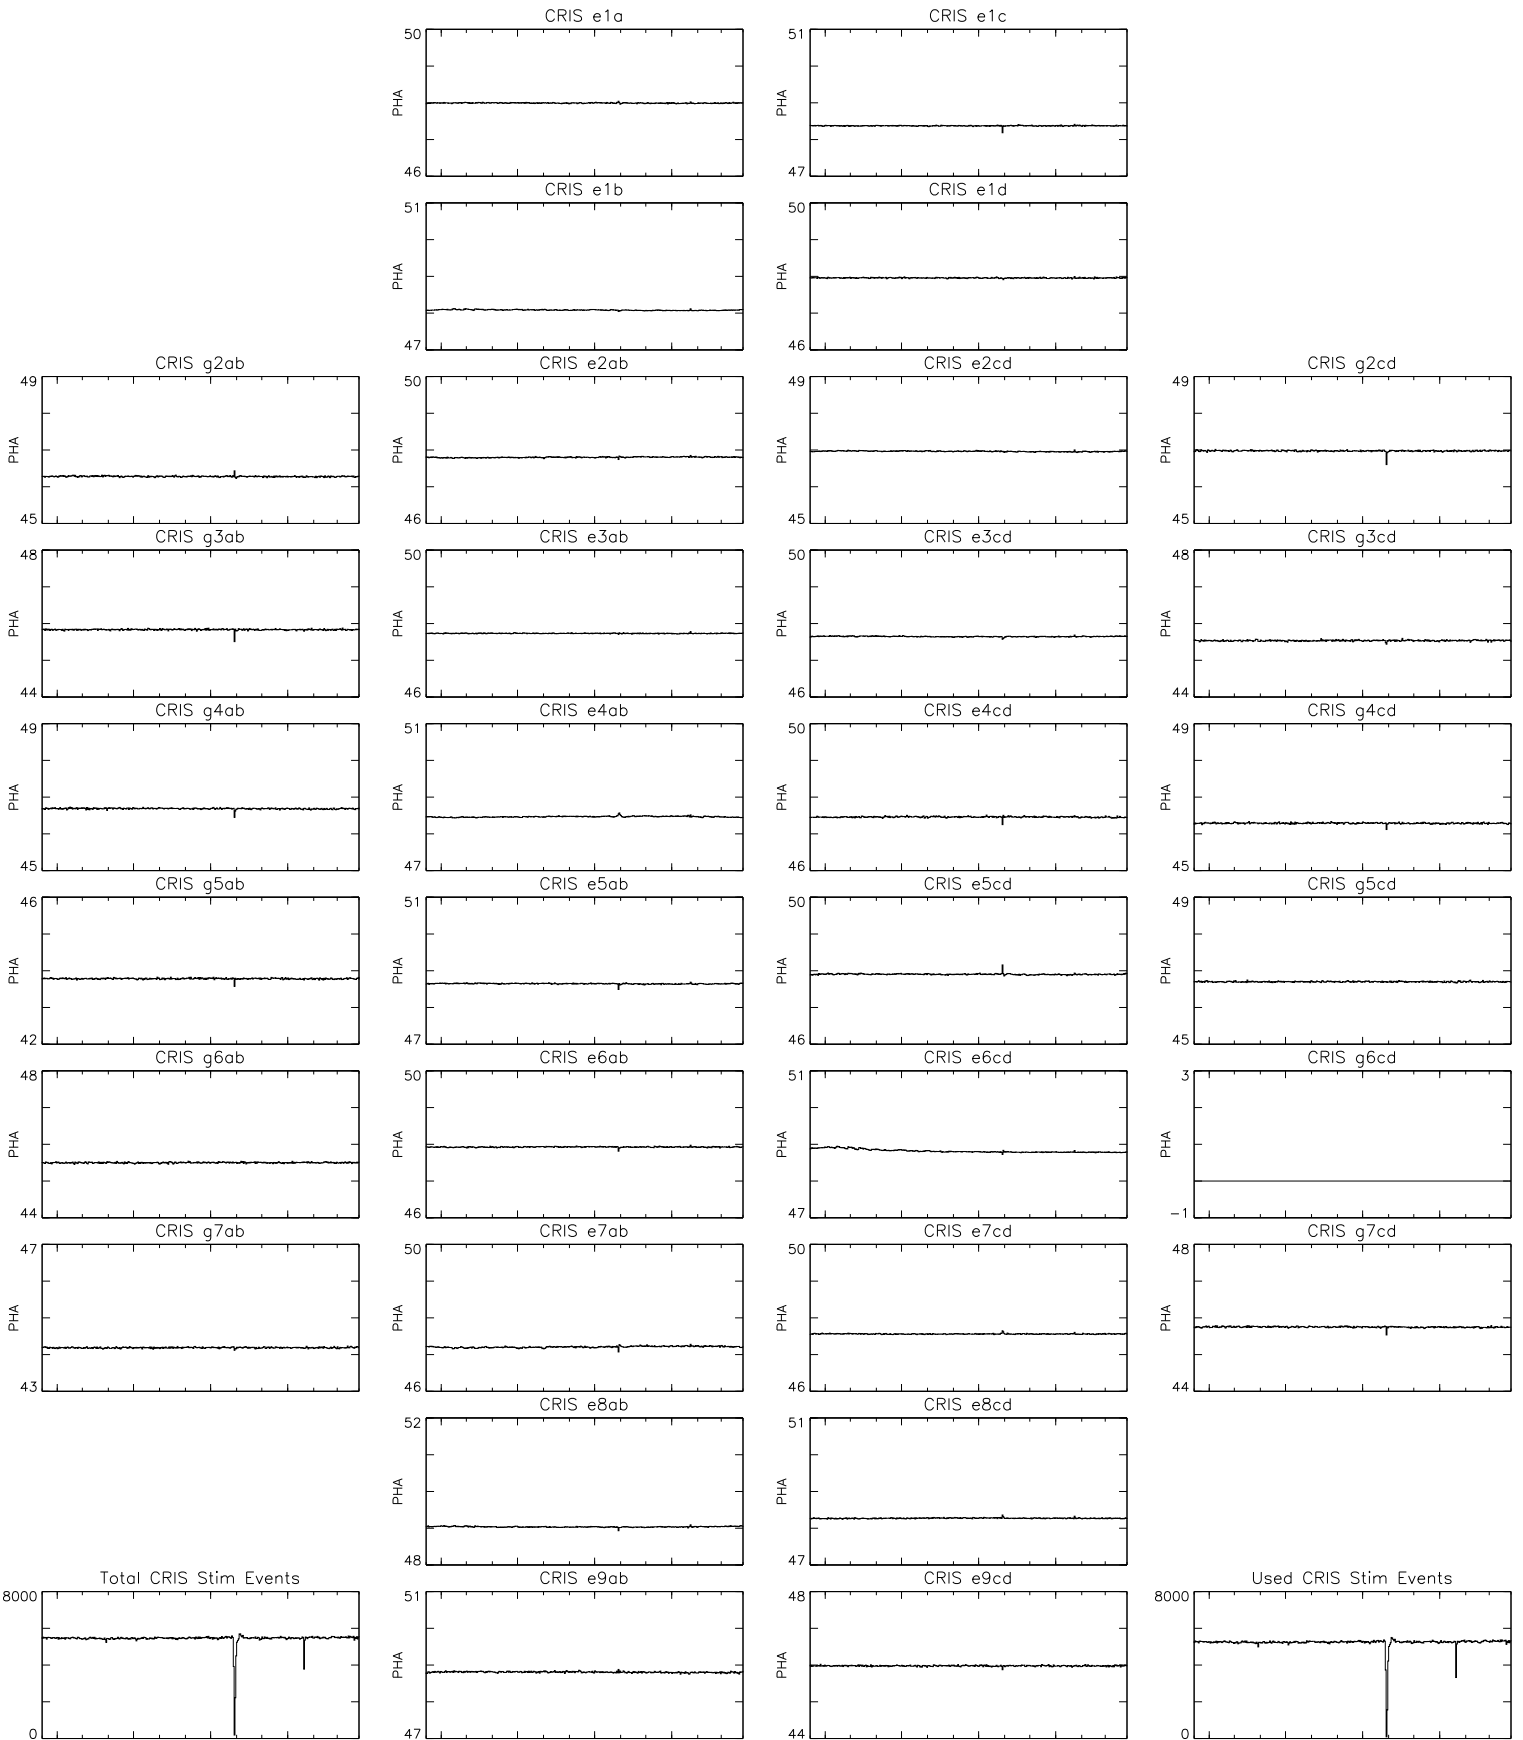

Bartels Rotation 2559–2572
 Stim events – Daily fitted slope
 (14–Mar–2021 thru 26–Mar–2022) (073/2021 thru 085/2022)

Apr

Jul

Oct

Jan

time (14–Mar–2021 to 27–Mar–2022)

Bartels Rotation 2559–2572
 Stim events – Daily fitted offset
 (14–Mar–2021 thru 26–Mar–2022) (073/2021 thru 085/2022)

Apr Jul Oct Jan
 time (14–Mar–2021 to 27–Mar–2022)