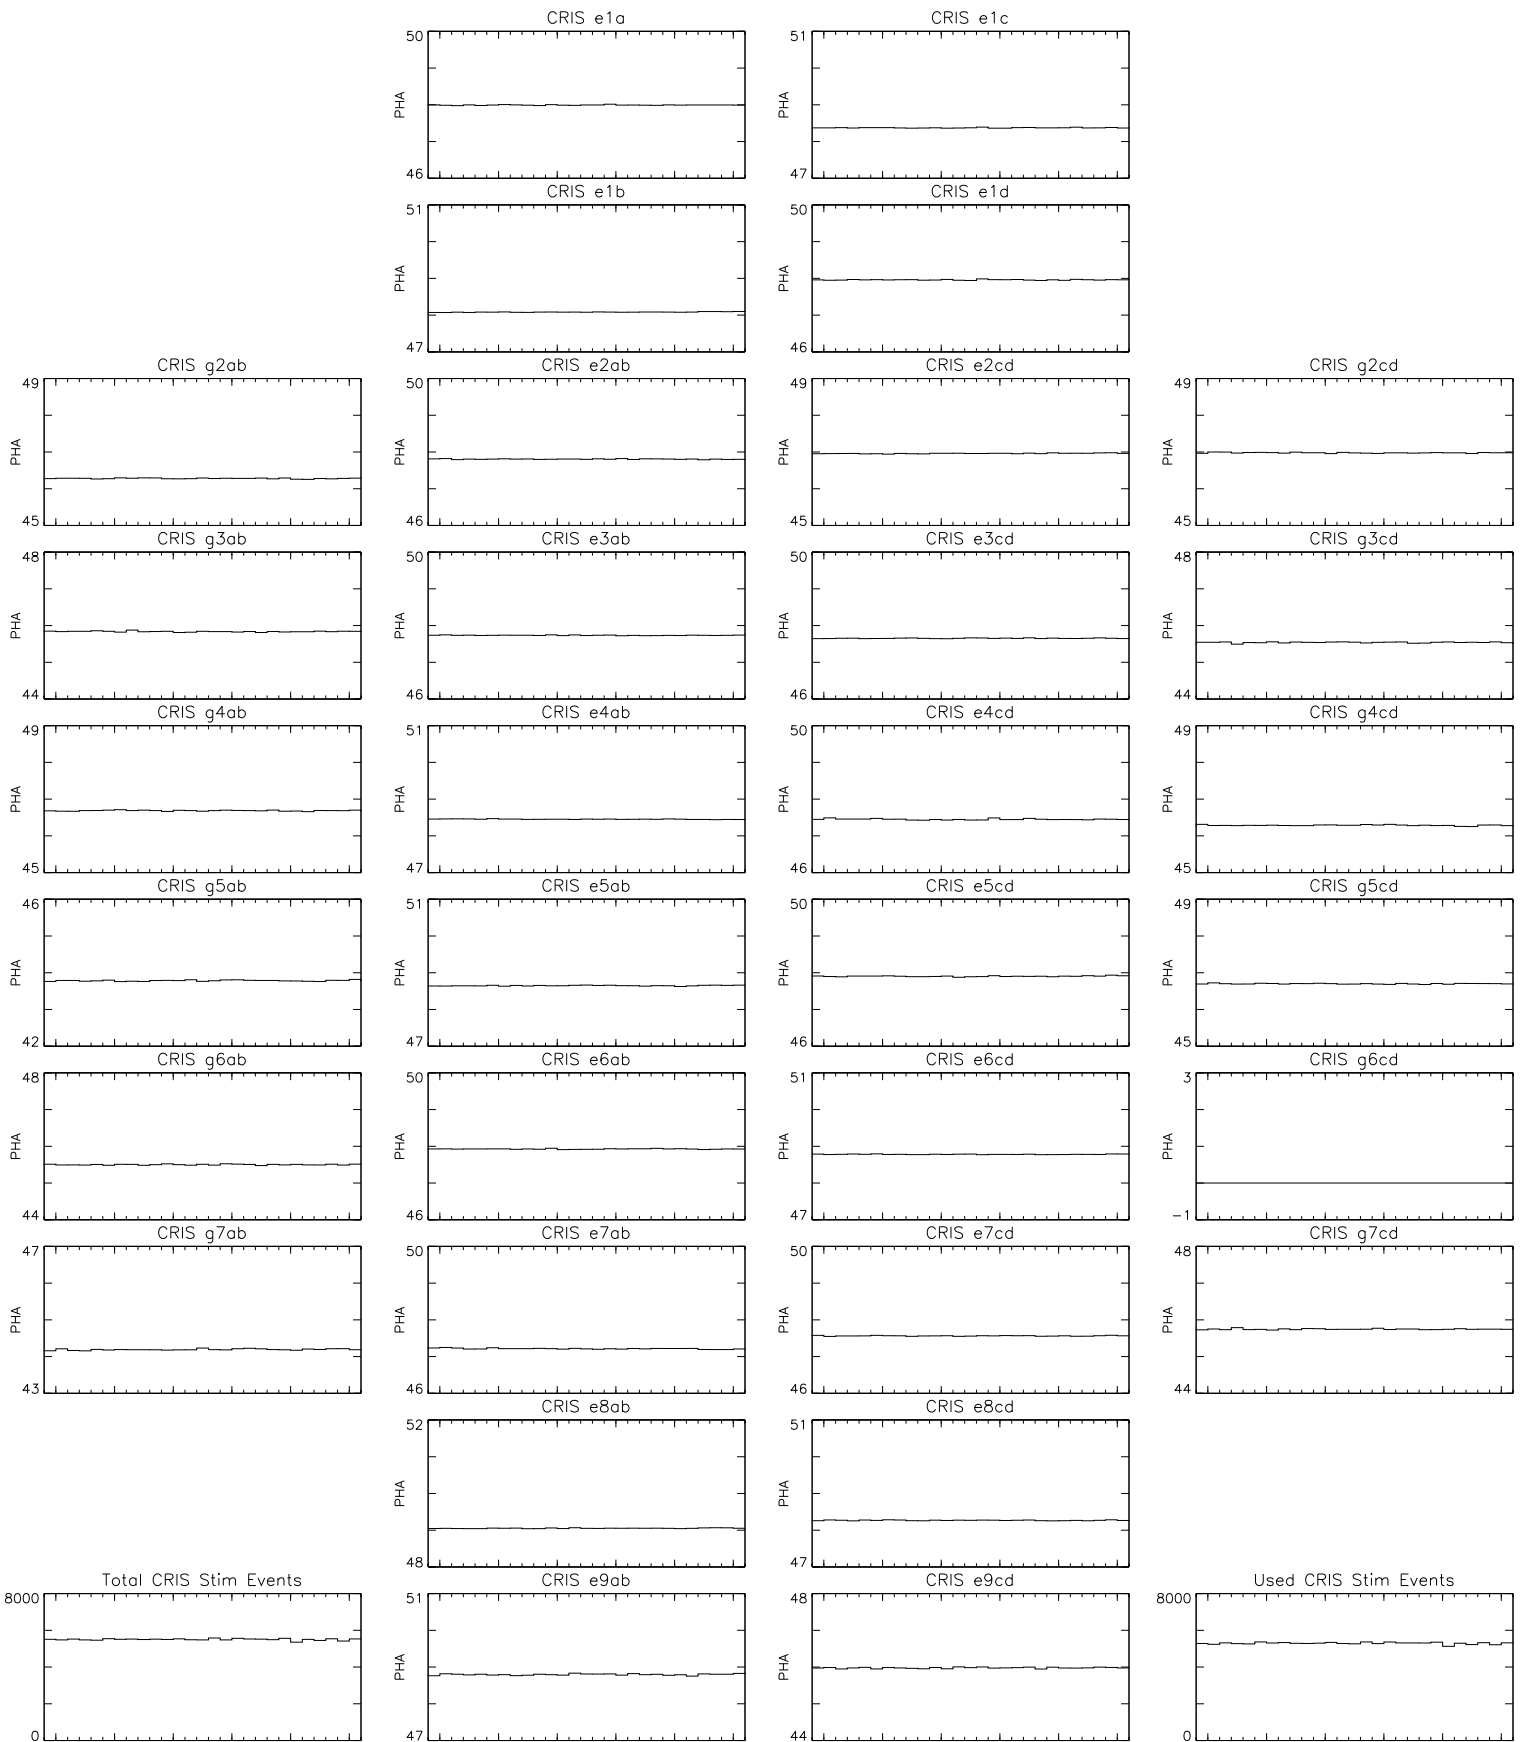

Bartels Rotation 2572
Stim events – Daily fitted slope
(28-Feb-2022 thru 26-Mar-2022) (059/2022 thru 085/2022)

Mar 1 6 11 16 21 26
time (28-Feb-2022 to 27-Mar-2022)

Bartels Rotation 2572
Stim events – Daily fitted offset
(28-Feb-2022 thru 26-Mar-2022) (059/2022 thru 085/2022)

Mar 1 6 11 16 21 26
time (28-Feb-2022 to 27-Mar-2022)