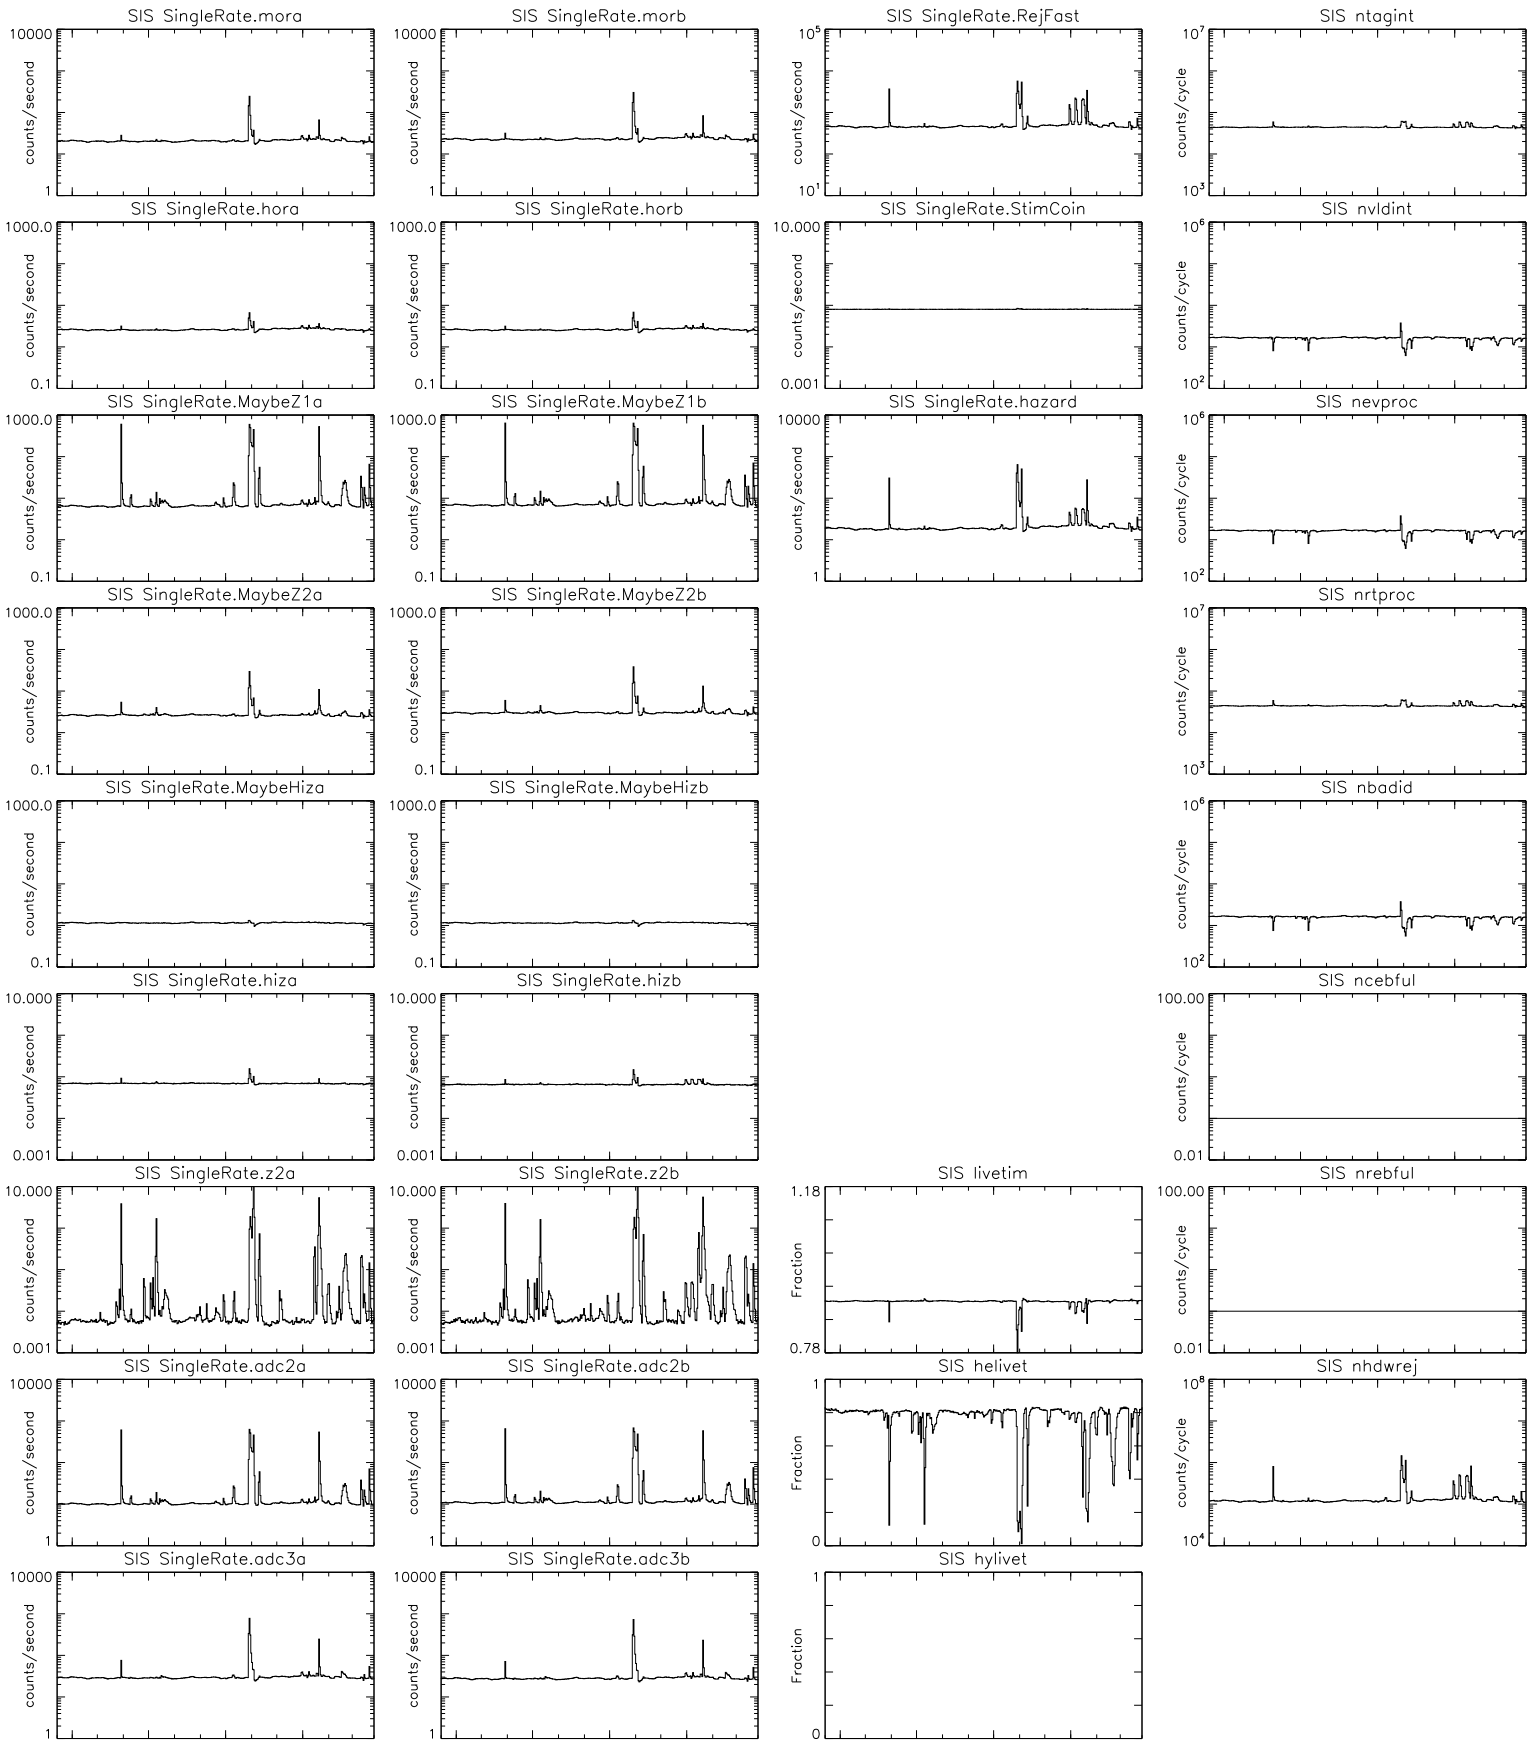

Bartels Rotation 2559-2572 – Daily Averages (14-Mar-2021 thru 26-Mar-2022) (073/2021 thru 085/2022)

Apr

Jul

Oct

Jan

time (14-Mar-2021 to 27-Mar-2022)

Bartels Rotation 2559-2572 – Daily Averages
(14-Mar-2021 thru 26-Mar-2022)
(073/2021 thru 085/2022)

Apr Jul Oct Jan
time (14-Mar-2021 to 27-Mar-2022)

Bartels Rotation 2559-2572 – Daily Averages (14-Mar-2021 thru 26-Mar-2022) (073/2021 thru 085/2022)

Apr
Jul
Oct
Jan
 time (14-Mar-2021 to 27-Mar-2022)