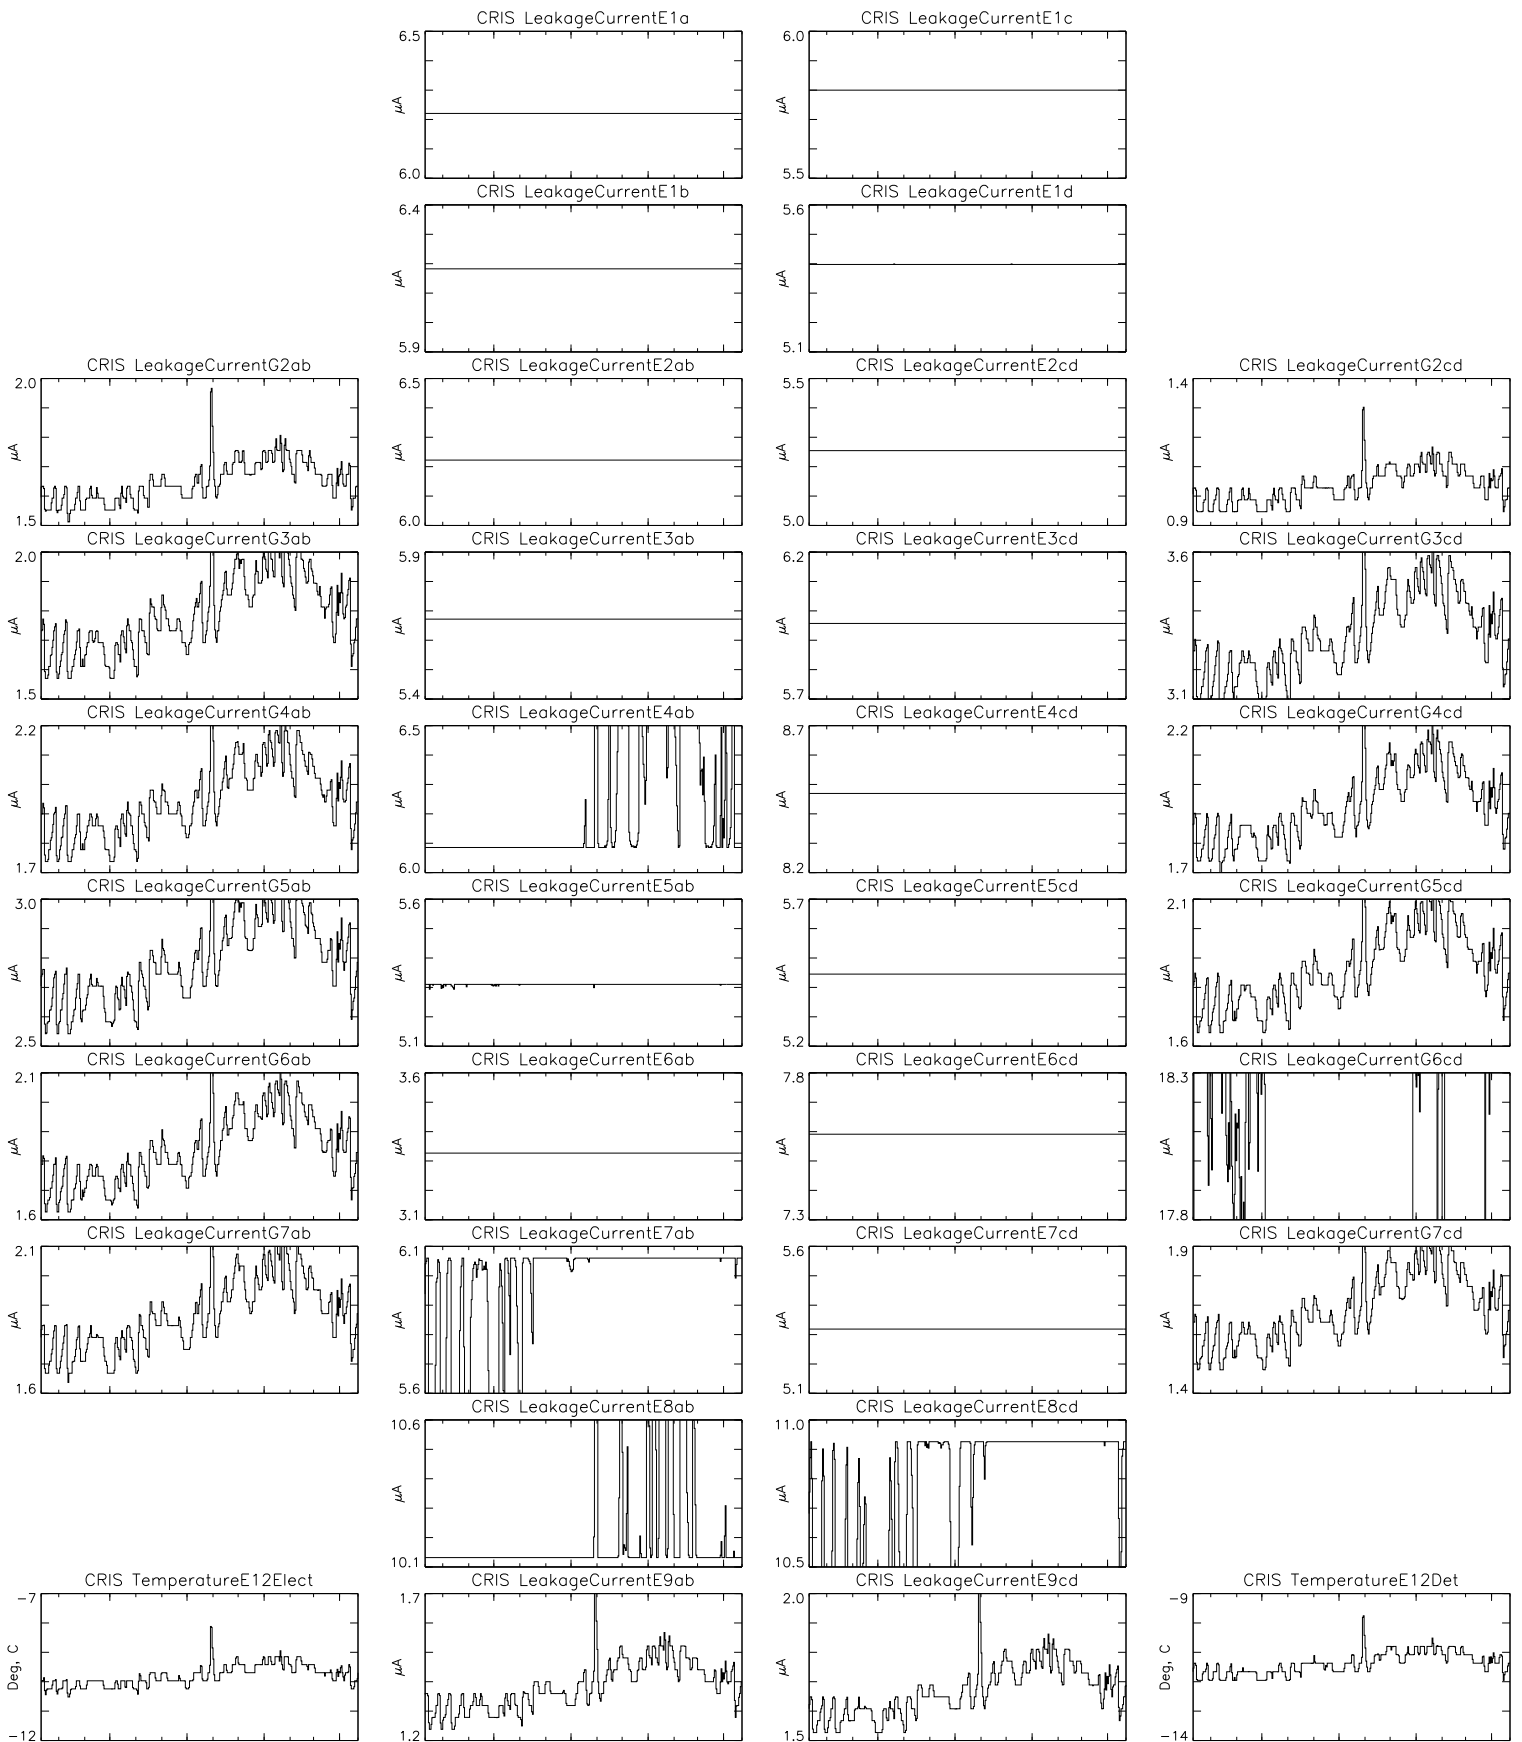

Bartels Rotation 2560-2573 – Daily Averages
 (10-Apr-2021 thru 22-Apr-2022)
 (100/2021 thru 112/2022)

Jul Oct Jan Apr
 time (10-Apr-2021 to 23-Apr-2022)

Bartels Rotation 2560–2573 – Daily Averages
 (10–Apr–2021 thru 22–Apr–2022)
 (100/2021 thru 112/2022)

Jul Oct Jan Apr
 time (10–Apr–2021 to 23–Apr–2022)

Bartels Rotation 2560-2573 – Daily Averages
(10-Apr-2021 thru 22-Apr-2022)
(100/2021 thru 112/2022)

Bartels Rotation 2560–2573 – Daily Averages
 (10–Apr–2021 thru 22–Apr–2022)
 (100/2021 thru 112/2022)