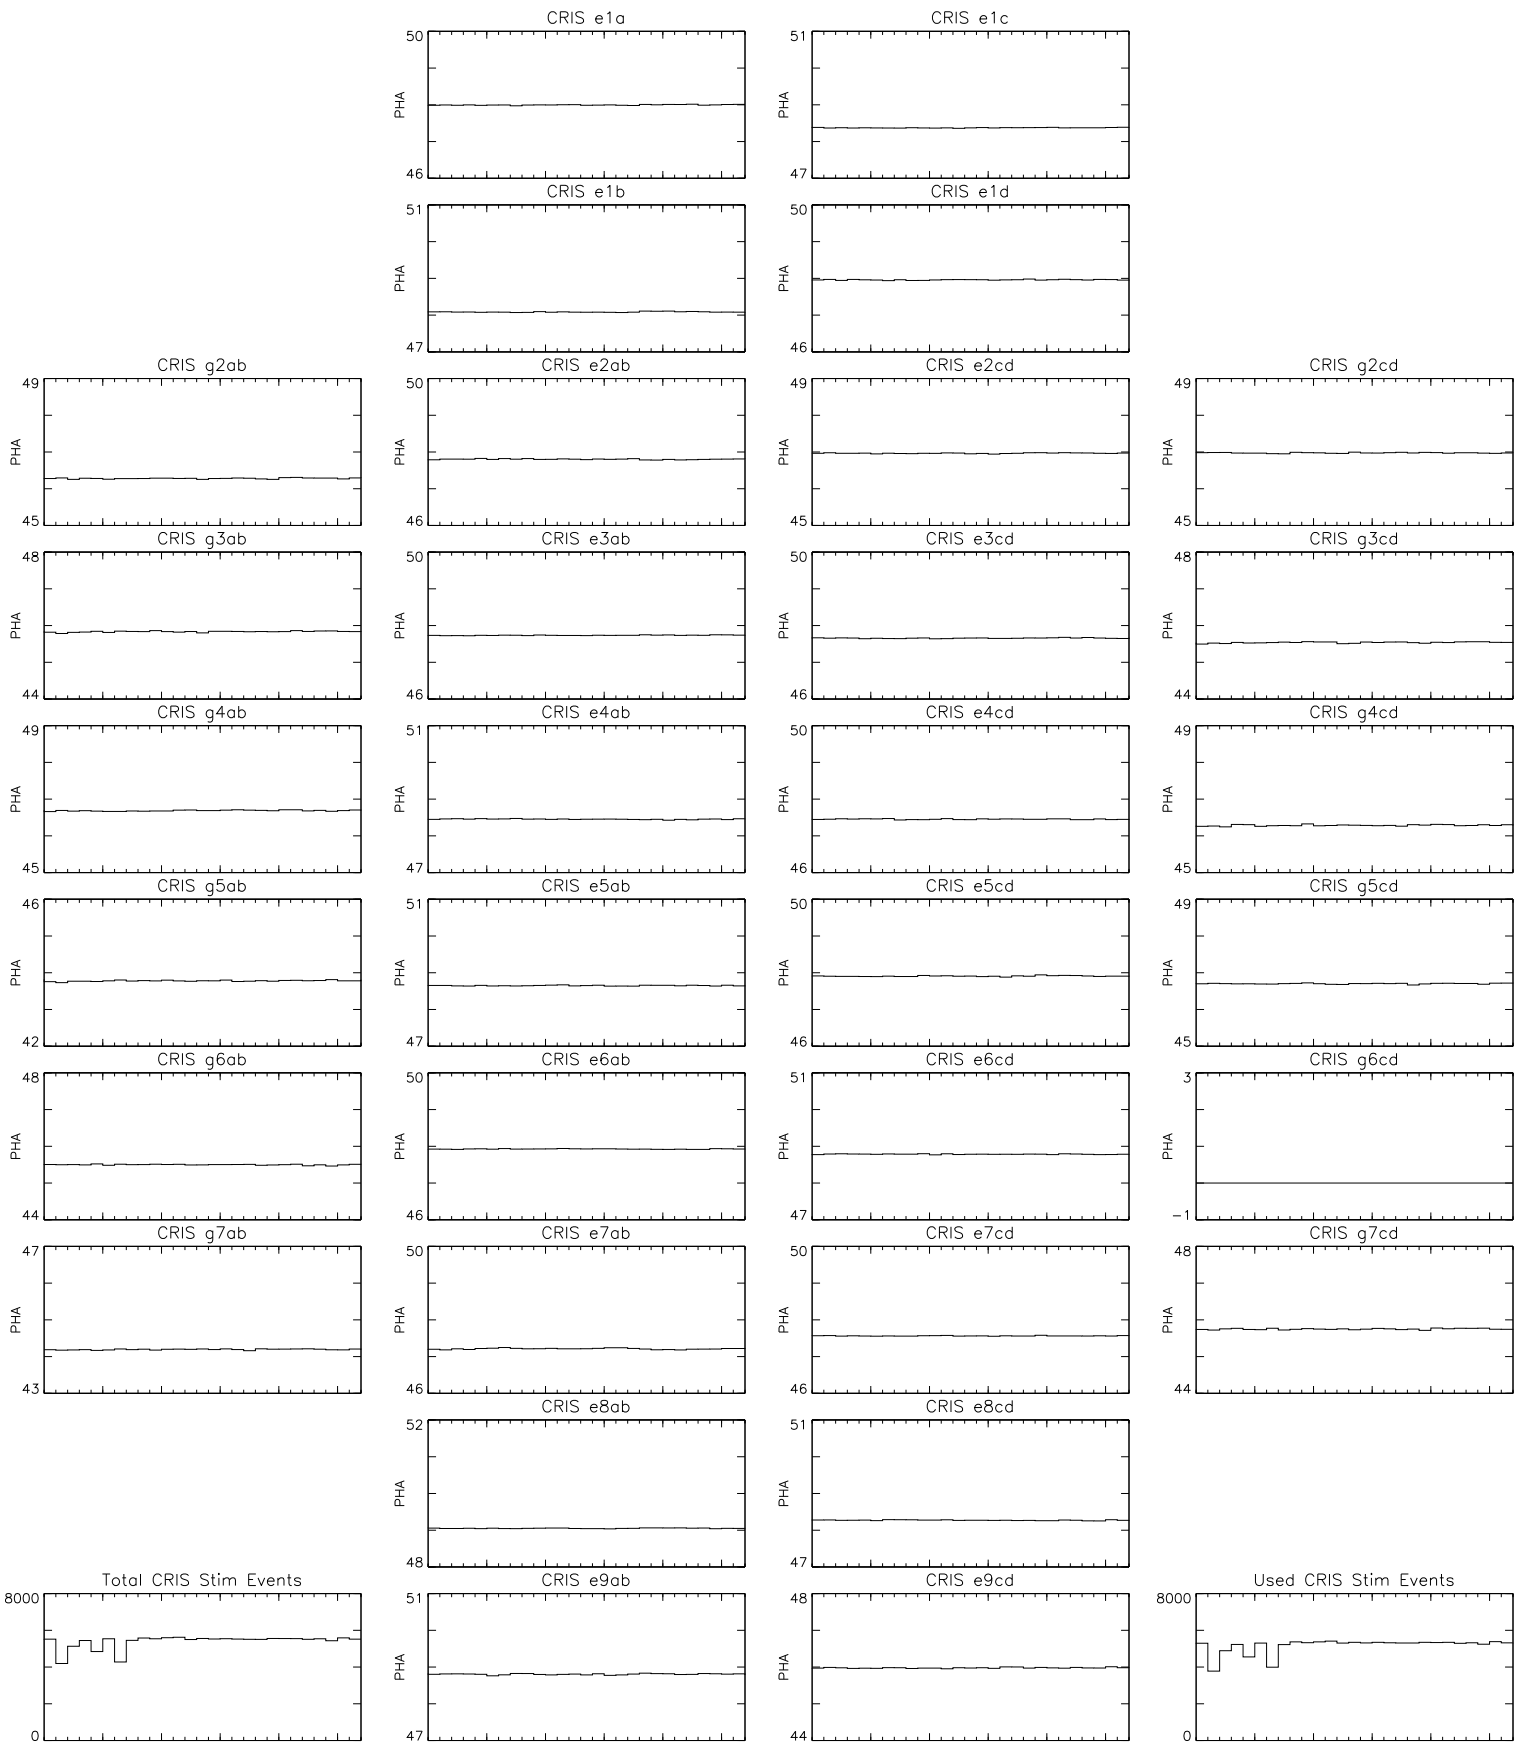

Bartels Rotation 2573
 Stim events – Daily fitted slope
 (27–Mar–2022 thru 22–Apr–2022) (086/2022 thru 112/2022)

Bartels Rotation 2573
 Stim events – Daily fitted offset
 (27–Mar–2022 thru 22–Apr–2022) (086/2022 thru 112/2022)

Apr 1 6 11 16 21
 time (27–Mar–2022 to 23–Apr–2022)