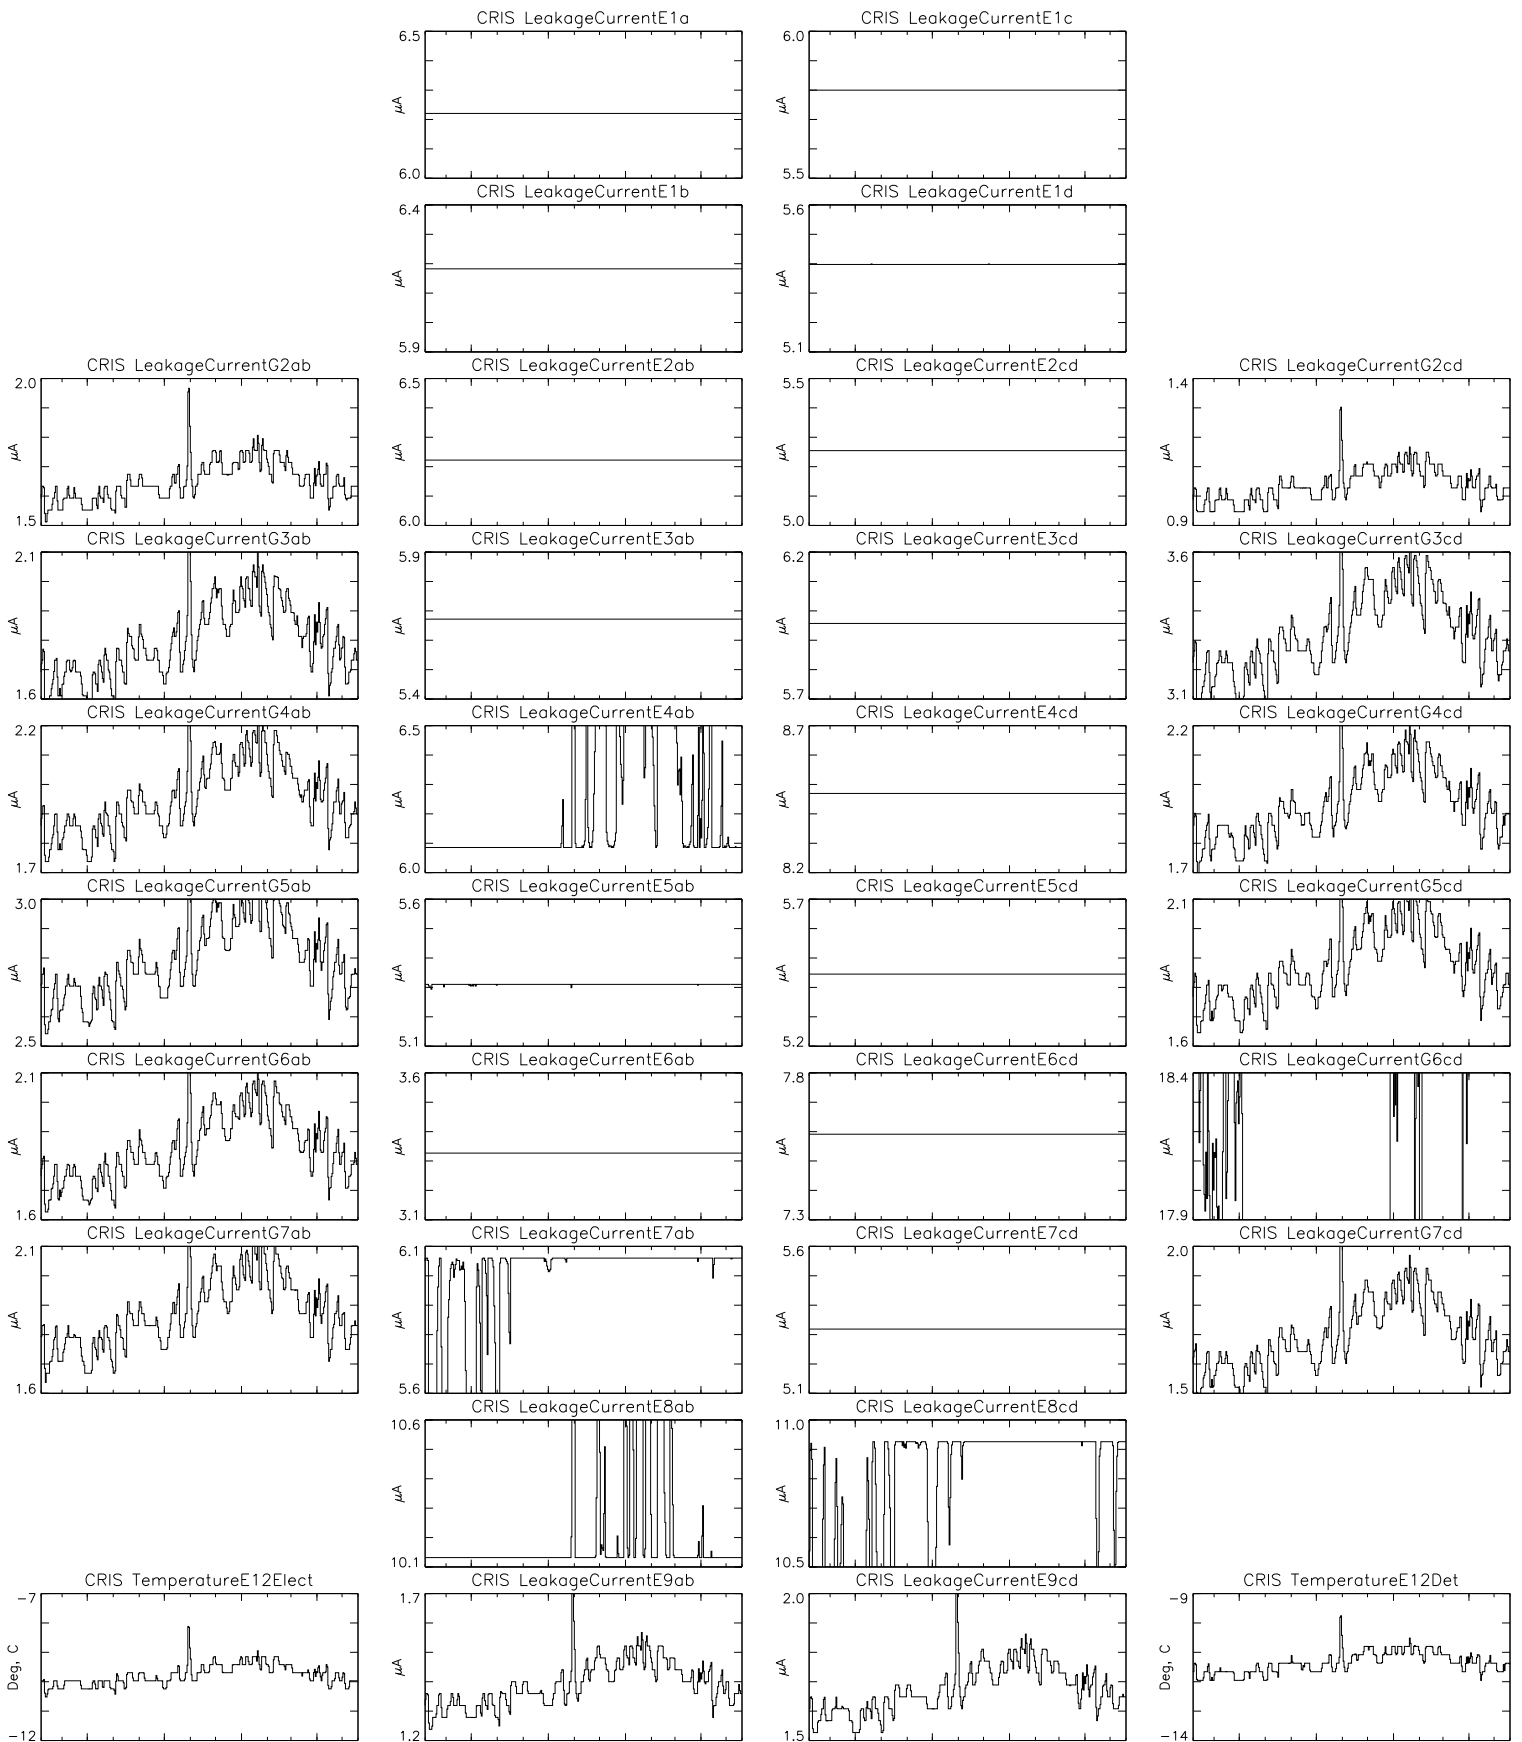

Bartels Rotation 2561–2574 – Daily Averages  
 (07–May–2021 thru 19–May–2022)  
 (127/2021 thru 139/2022)

Jul Oct Jan Apr  
 time (07–May–2021 to 20–May–2022)

Bartels Rotation 2561-2574 - Daily Averages  
(07-May-2021 thru 19-May-2022)  
(127/2021 thru 139/2022)

Jul

Oct

Jan

Apr

time (07-May-2021 to 20-May-2022)

Bartels Rotation 2561-2574 – Daily Averages  
(07-May-2021 thru 19-May-2022)  
(127/2021 thru 139/2022)

Jul Oct Jan Apr  
time (07-May-2021 to 20-May-2022)

Bartels Rotation 2561-2574 – Daily Averages  
 (07-May-2021 thru 19-May-2022)  
 (127/2021 thru 139/2022)