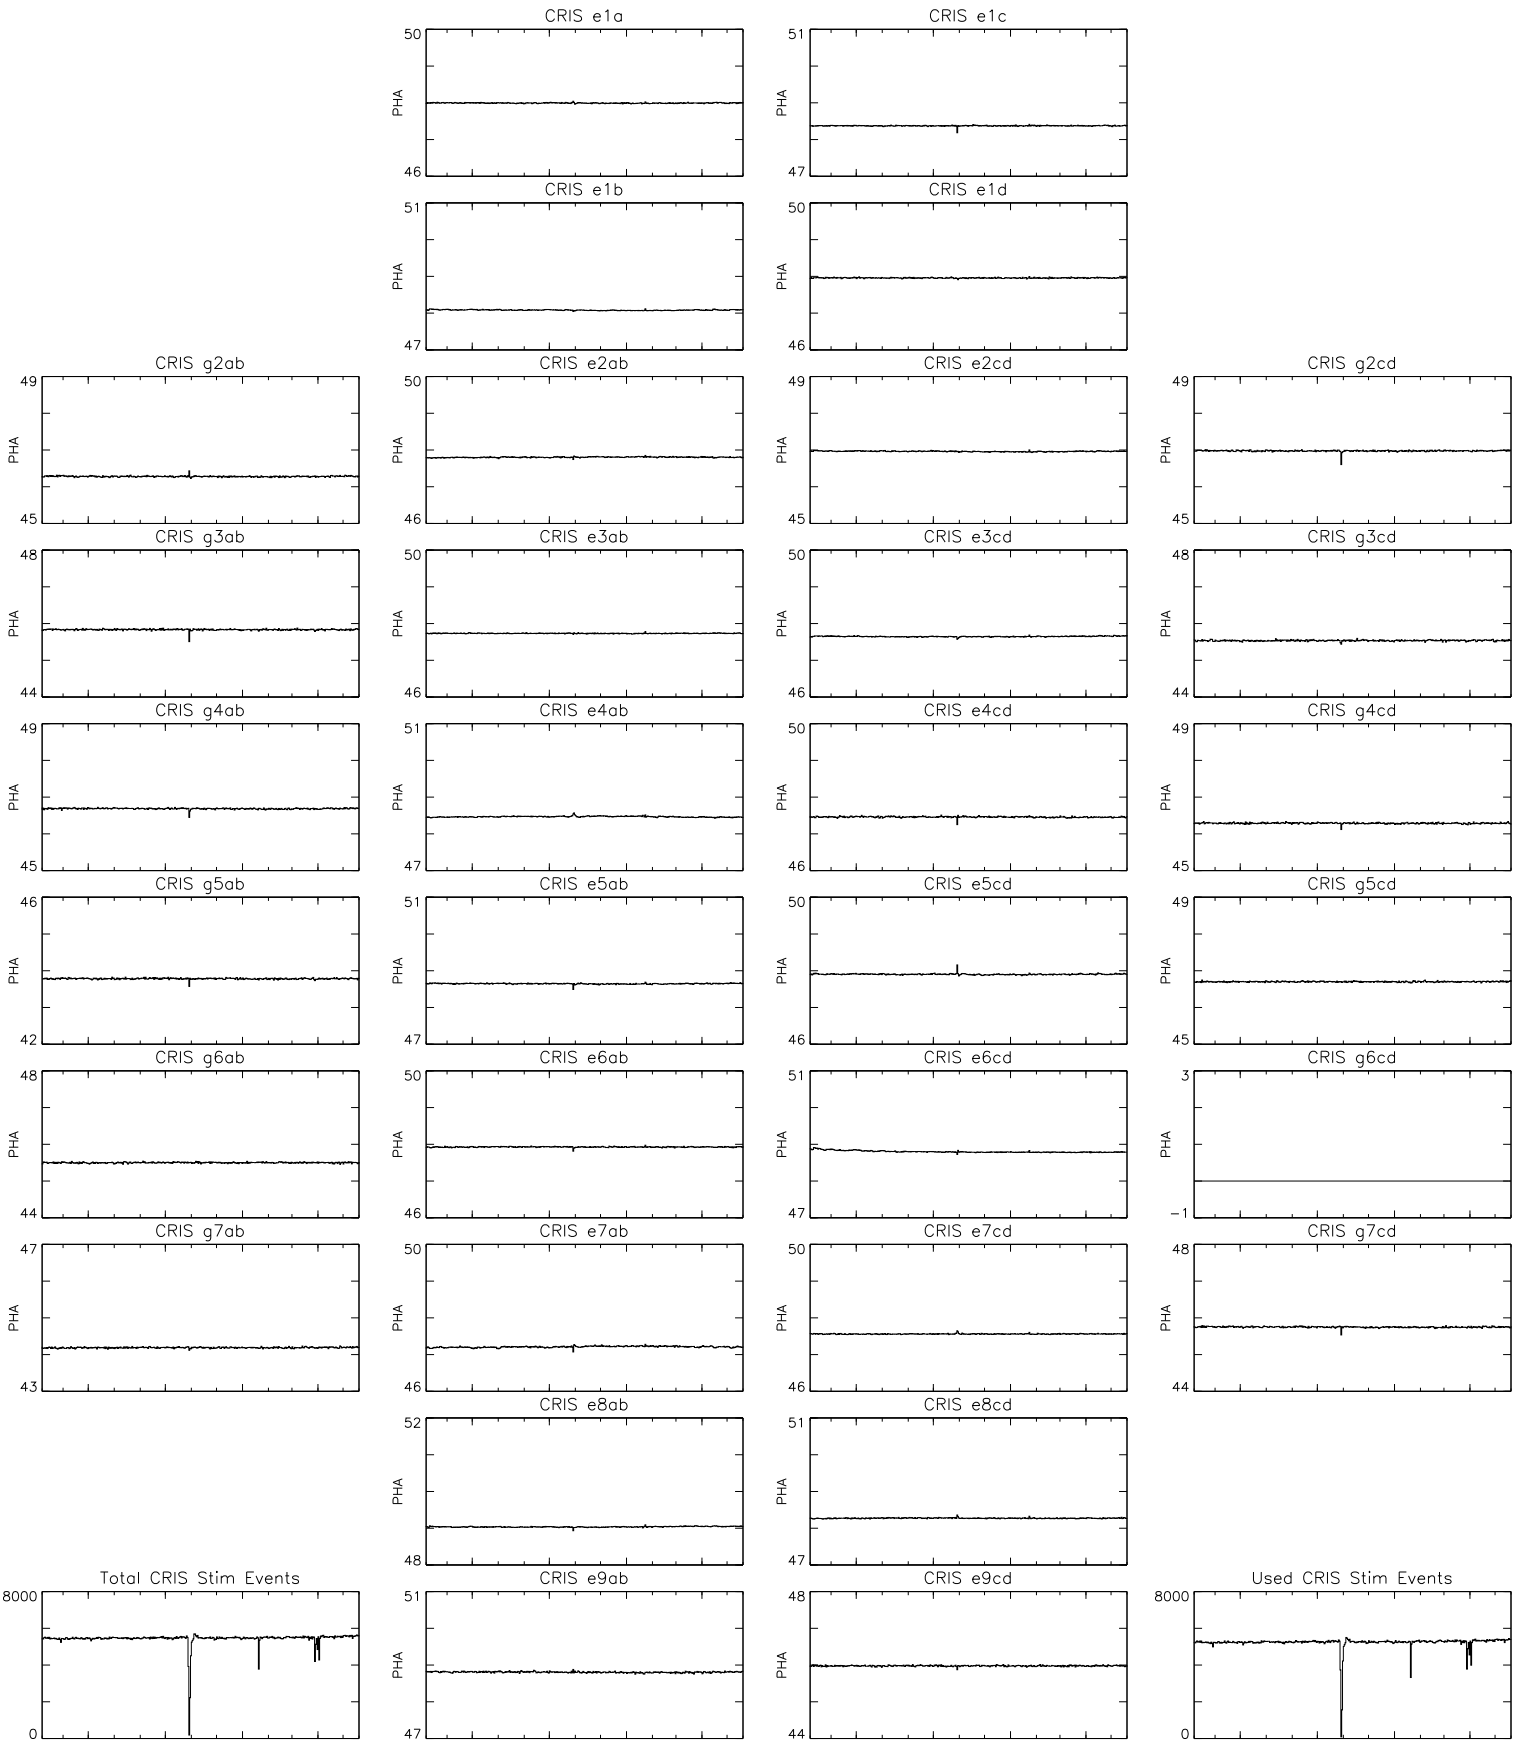

Bartels Rotation 2561–2574
 Stim events – Daily fitted slope
 (07–May–2021 thru 19–May–2022) (127/2021 thru 139/2022)

Bartels Rotation 2561–2574
 Stim events – Daily fitted offset
 (07–May–2021 thru 19–May–2022) (127/2021 thru 139/2022)

Jul Oct Jan Apr
 time (07–May–2021 to 20–May–2022)