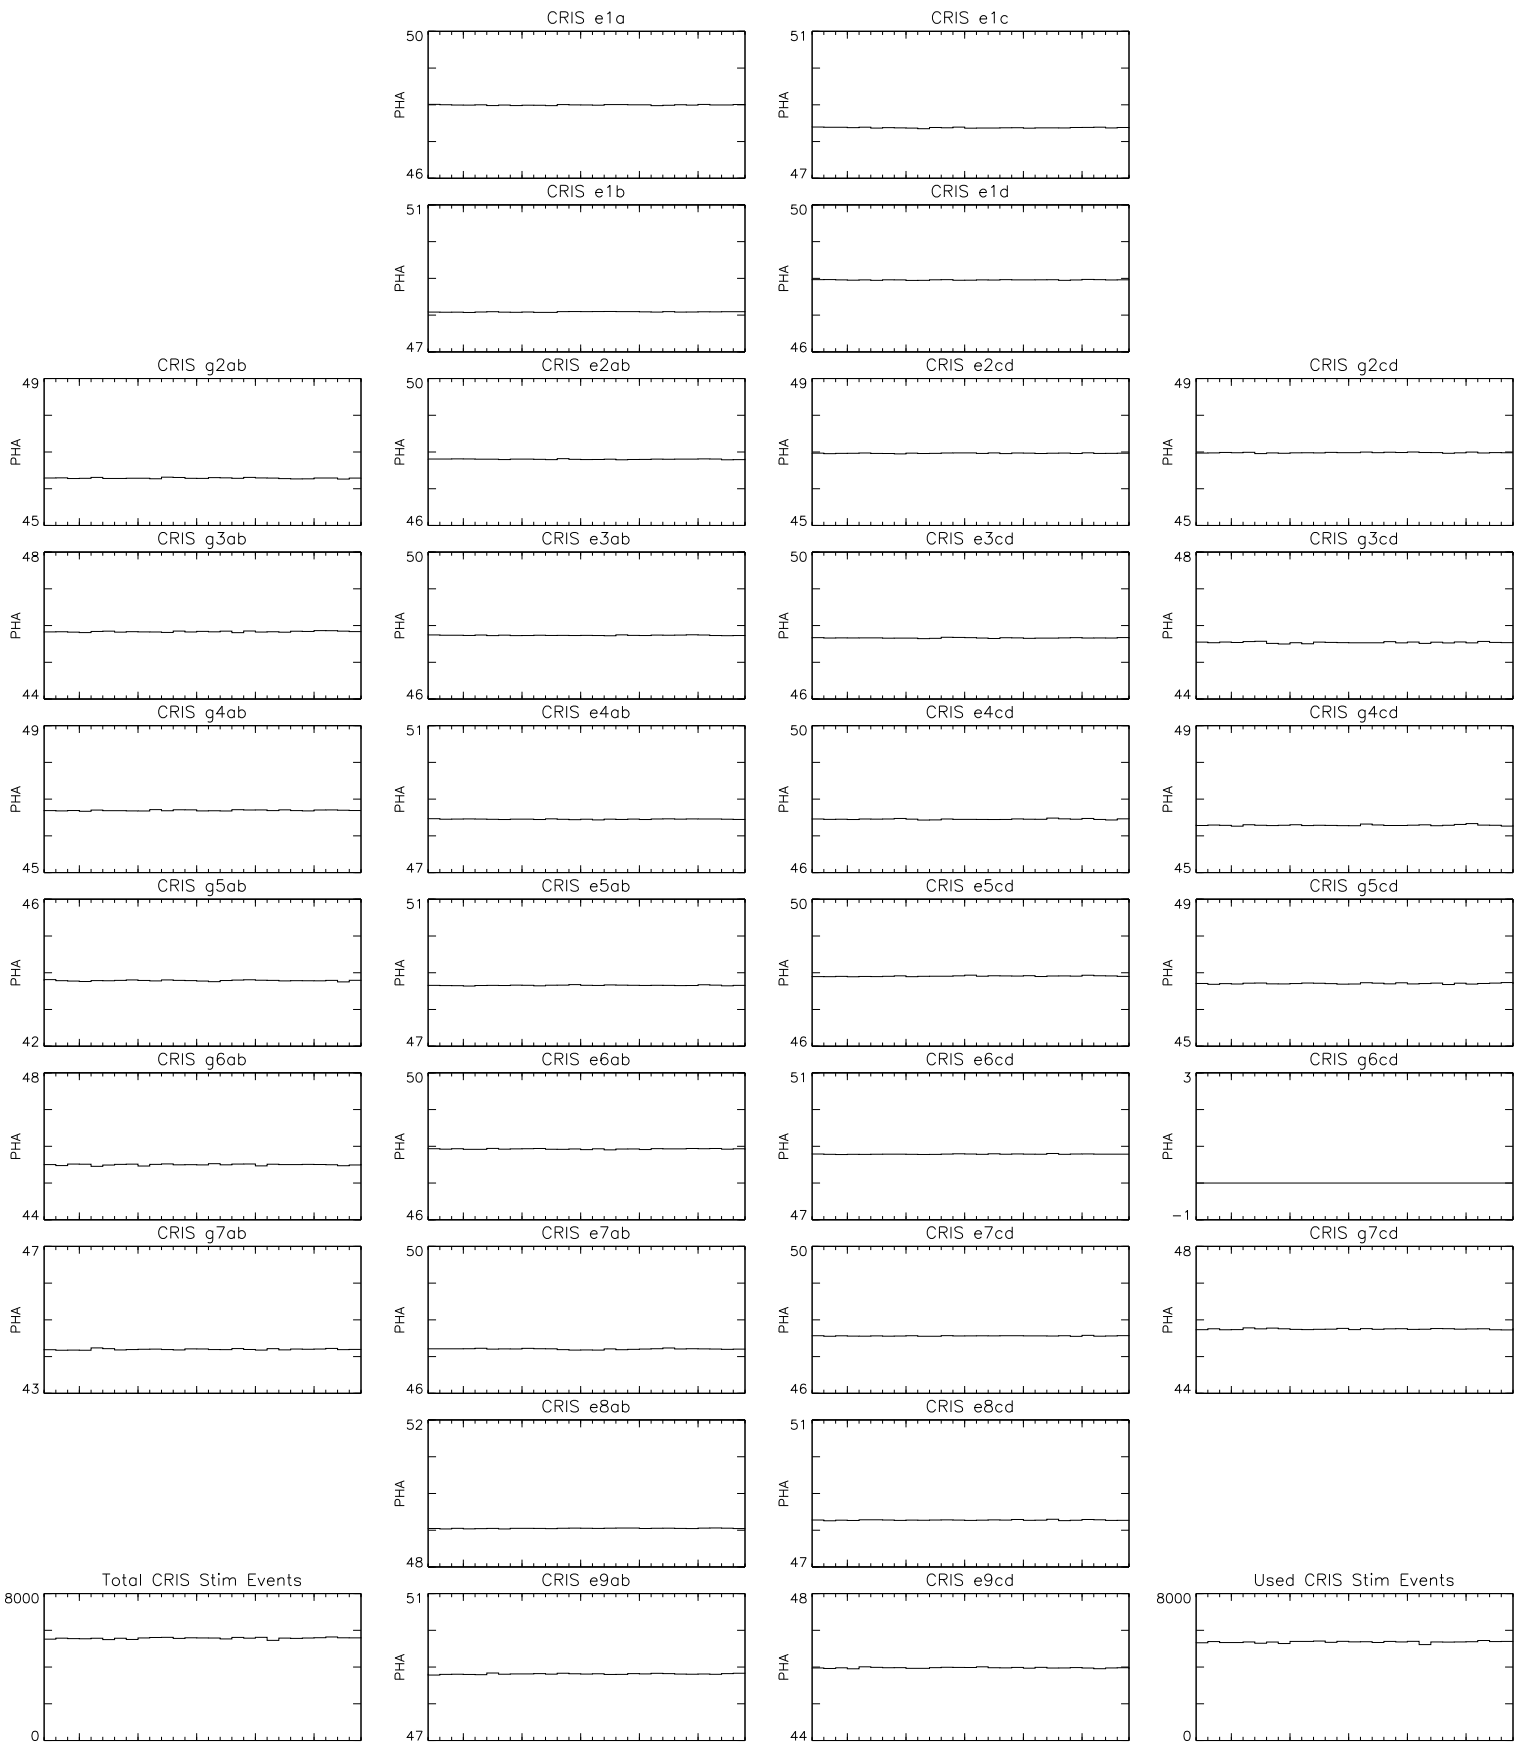

Bartels Rotation 2574  
 Stim events – Daily fitted slope  
 (23-Apr-2022 thru 19-May-2022) (113/2022 thru 139/2022)

Bartels Rotation 2574  
 Stim events – Daily fitted offset  
 (23-Apr-2022 thru 19-May-2022) (113/2022 thru 139/2022)

26                      May 1                      6                      11                      16  
 time (23-Apr-2022 to 20-May-2022)