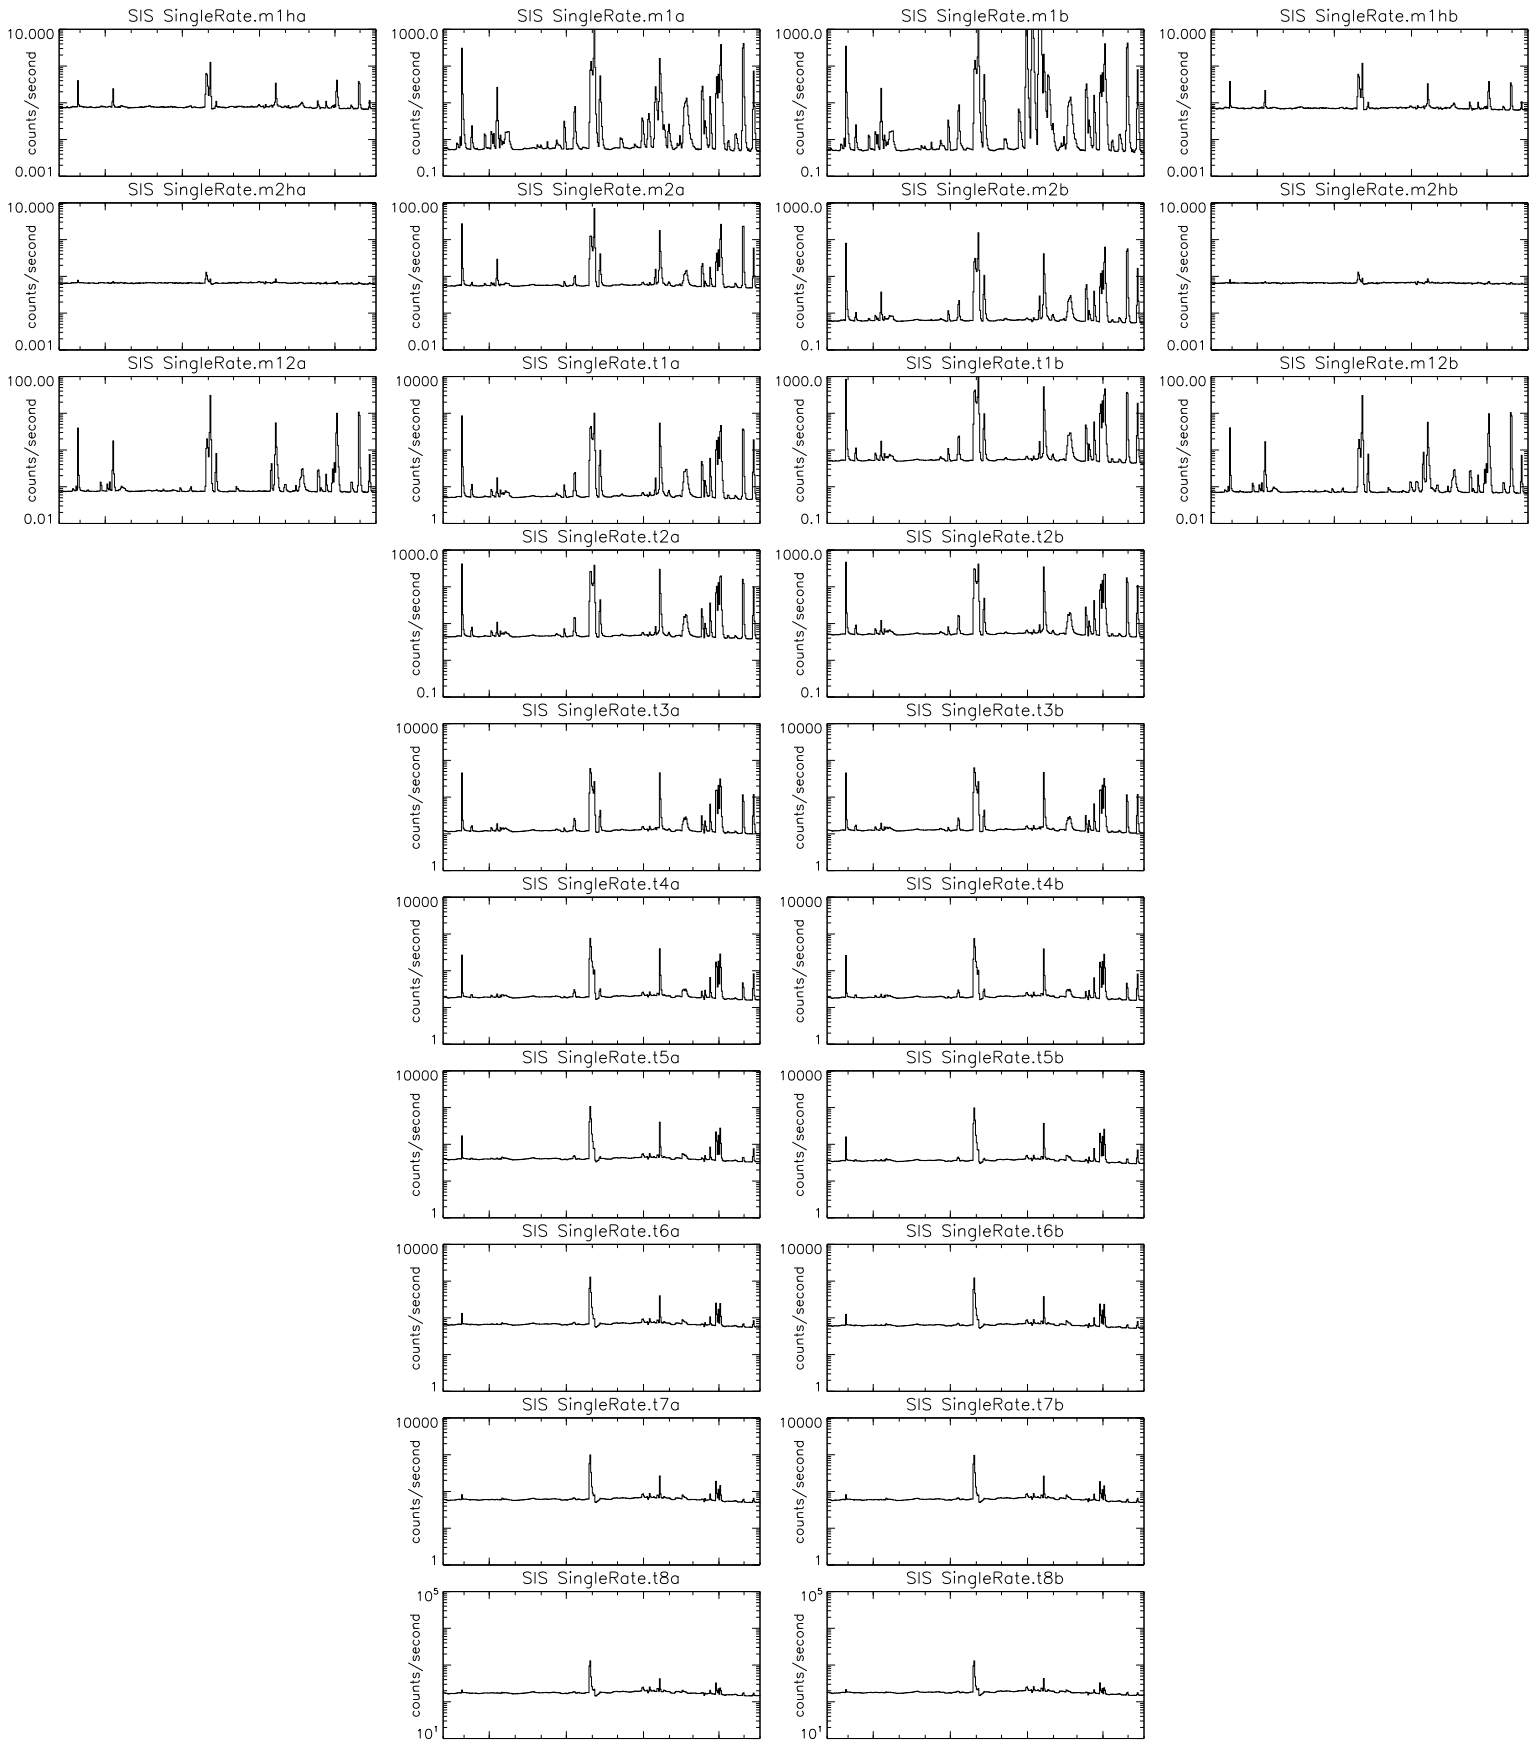

Bartels Rotation 2561-2574 – Daily Averages (07-May-2021 thru 19-May-2022) (127/2021 thru 139/2022)

Bartels Rotation 2561-2574 – Daily Averages
(07-May-2021 thru 19-May-2022)
(127/2021 thru 139/2022)

Jul Oct Jan Apr
time (07-May-2021 to 20-May-2022)

Bartels Rotation 2561-2574 – Daily Averages
 (07-May-2021 thru 19-May-2022)
 (127/2021 thru 139/2022)

Jul Oct Jan Apr
 time (07-May-2021 to 20-May-2022)