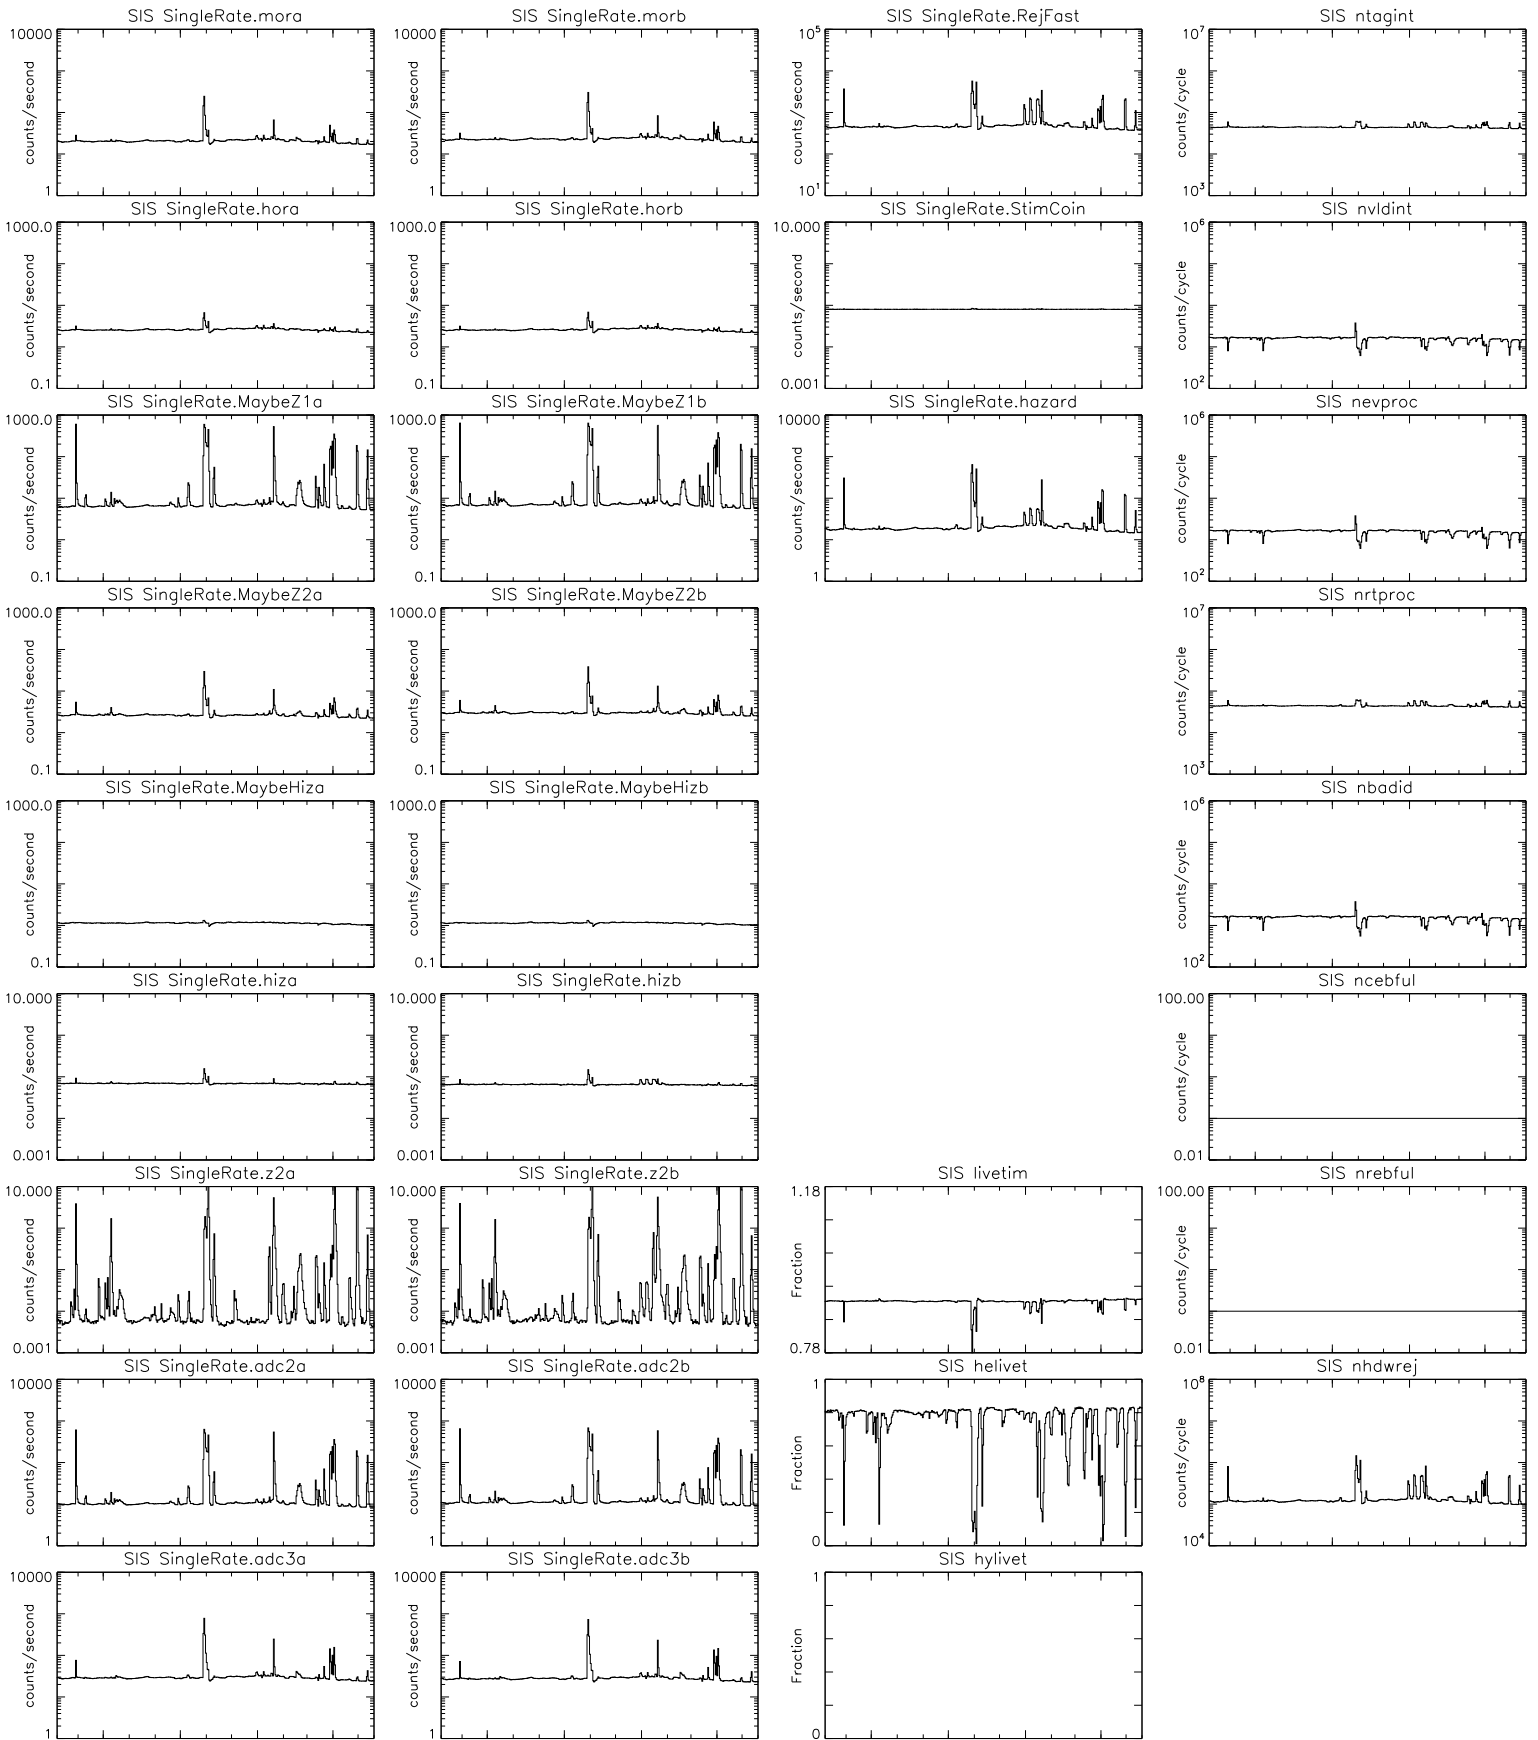

Bartels Rotation 2561-2574 – Daily Averages (07-May-2021 thru 19-May-2022) (127/2021 thru 139/2022)

Bartels Rotation 2561-2574 – Daily Averages
(07-May-2021 thru 19-May-2022)
(127/2021 thru 139/2022)

Jul Oct Jan Apr
time (07-May-2021 to 20-May-2022)

Bartels Rotation 2561-2574 – Daily Averages
 (07-May-2021 thru 19-May-2022)
 (127/2021 thru 139/2022)

Jul Oct Jan Apr
 time (07-May-2021 to 20-May-2022)