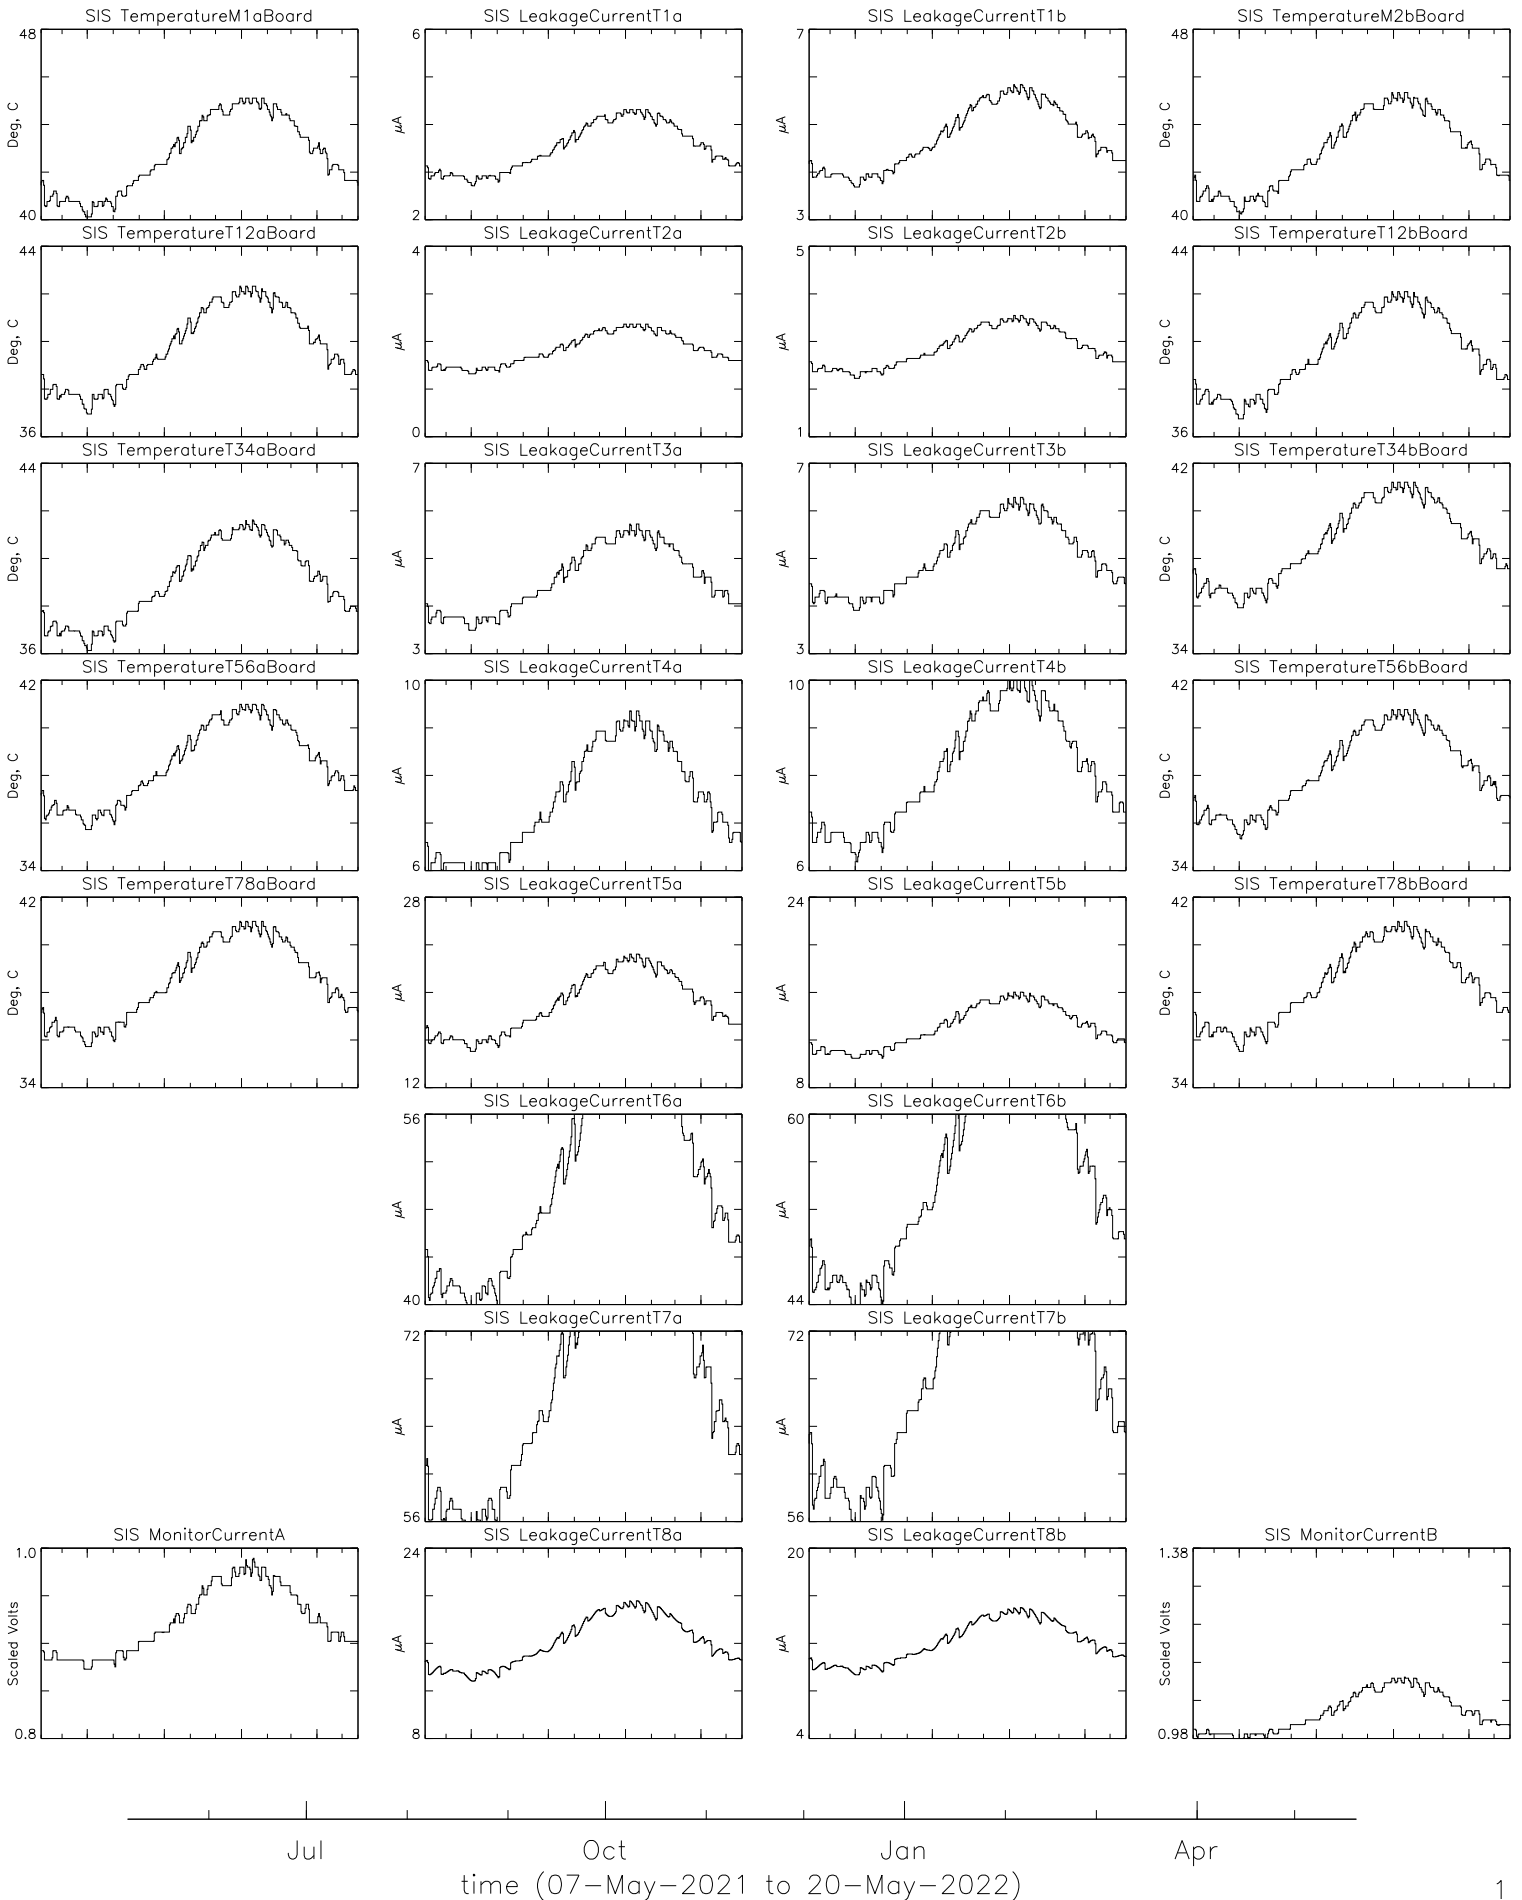

Bartels Rotation 2561-2574 – Daily Averages (07-May-2021 thru 19-May-2022) (127/2021 thru 139/2022)

Bartels Rotation 2561-2574 – Daily Averages
(07-May-2021 thru 19-May-2022)
(127/2021 thru 139/2022)

Jul Oct Jan Apr
time (07-May-2021 to 20-May-2022)

Bartels Rotation 2561-2574 – Daily Averages
 (07-May-2021 thru 19-May-2022)
 (127/2021 thru 139/2022)

Jul Oct Jan Apr
 time (07-May-2021 to 20-May-2022)