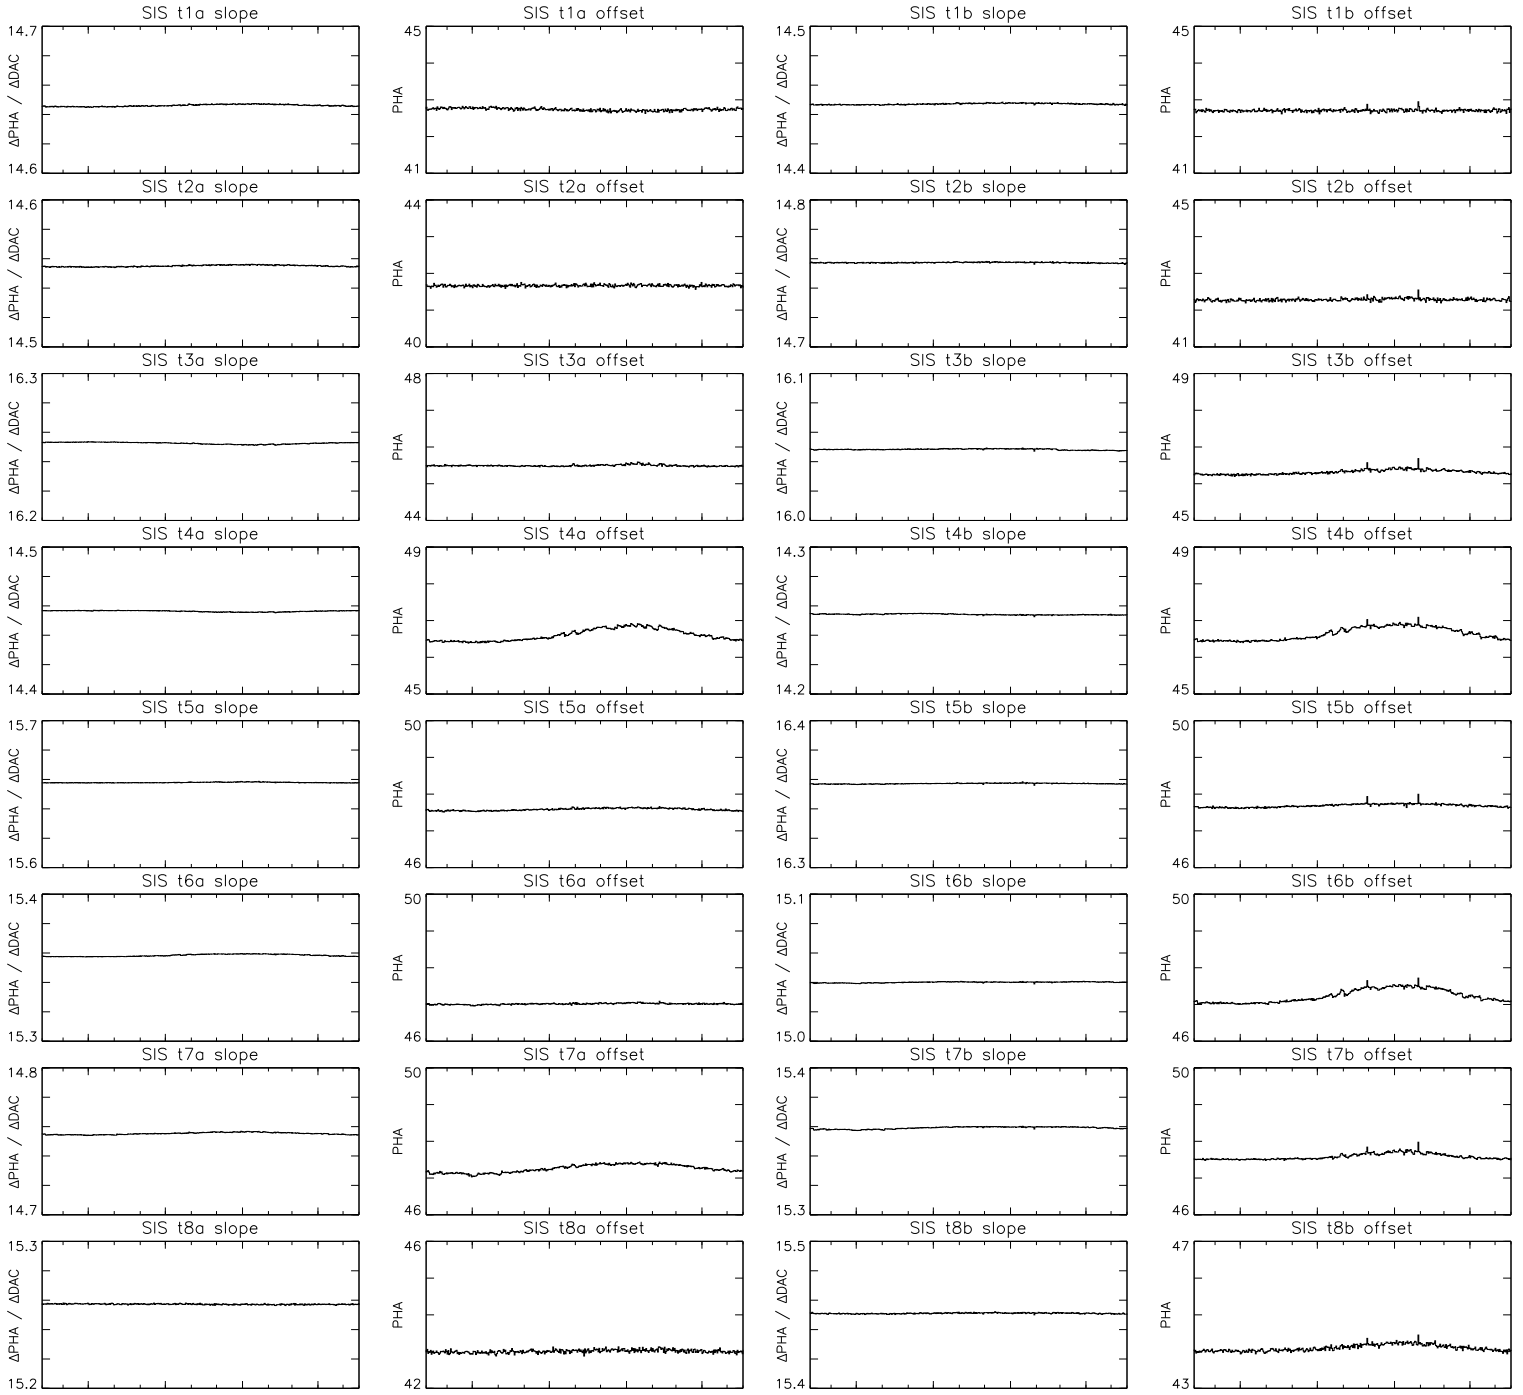

Bartels Rotation 2561–2574
 Stim events – Daily fitted slope & offset
 (07–May–2021 thru 19–May–2022) (127/2021 thru 139/2022)

Jul Oct Jan Apr
 time (07–May–2021 to 20–May–2022)