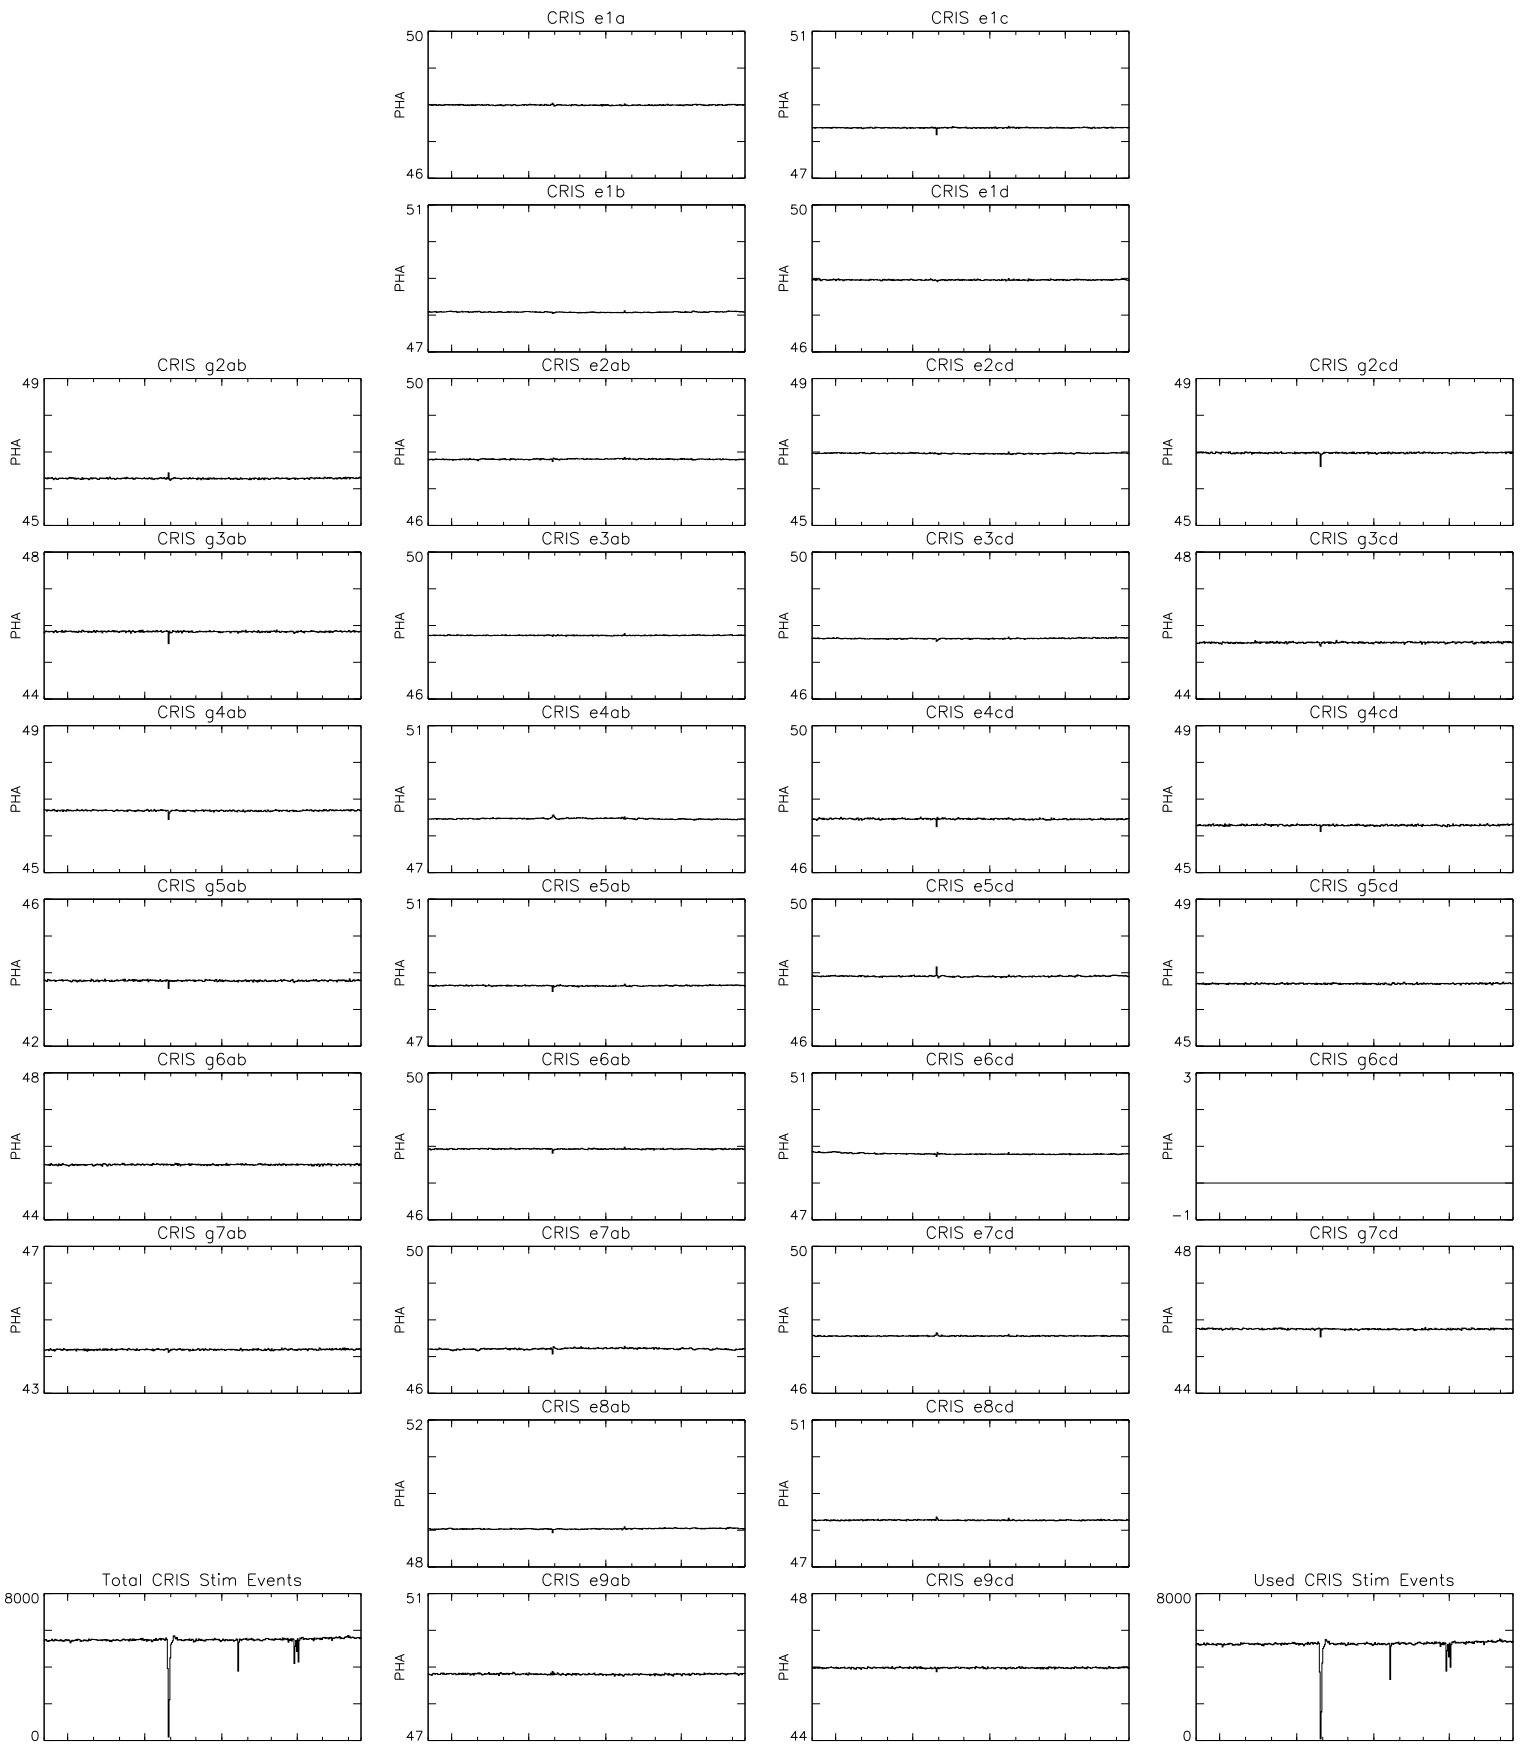

Bartels Rotation 2562–2575
 Stim events – Daily fitted slope
 (03–Jun–2021 thru 15–Jun–2022) (154/2021 thru 166/2022)

Jul

Oct

Jan

Apr

time (03–Jun–2021 to 16–Jun–2022)

Bartels Rotation 2562–2575
 Stim events – Daily fitted offset
 (03–Jun–2021 thru 15–Jun–2022) (154/2021 thru 166/2022)

Jul Oct Jan Apr
 time (03–Jun–2021 to 16–Jun–2022)