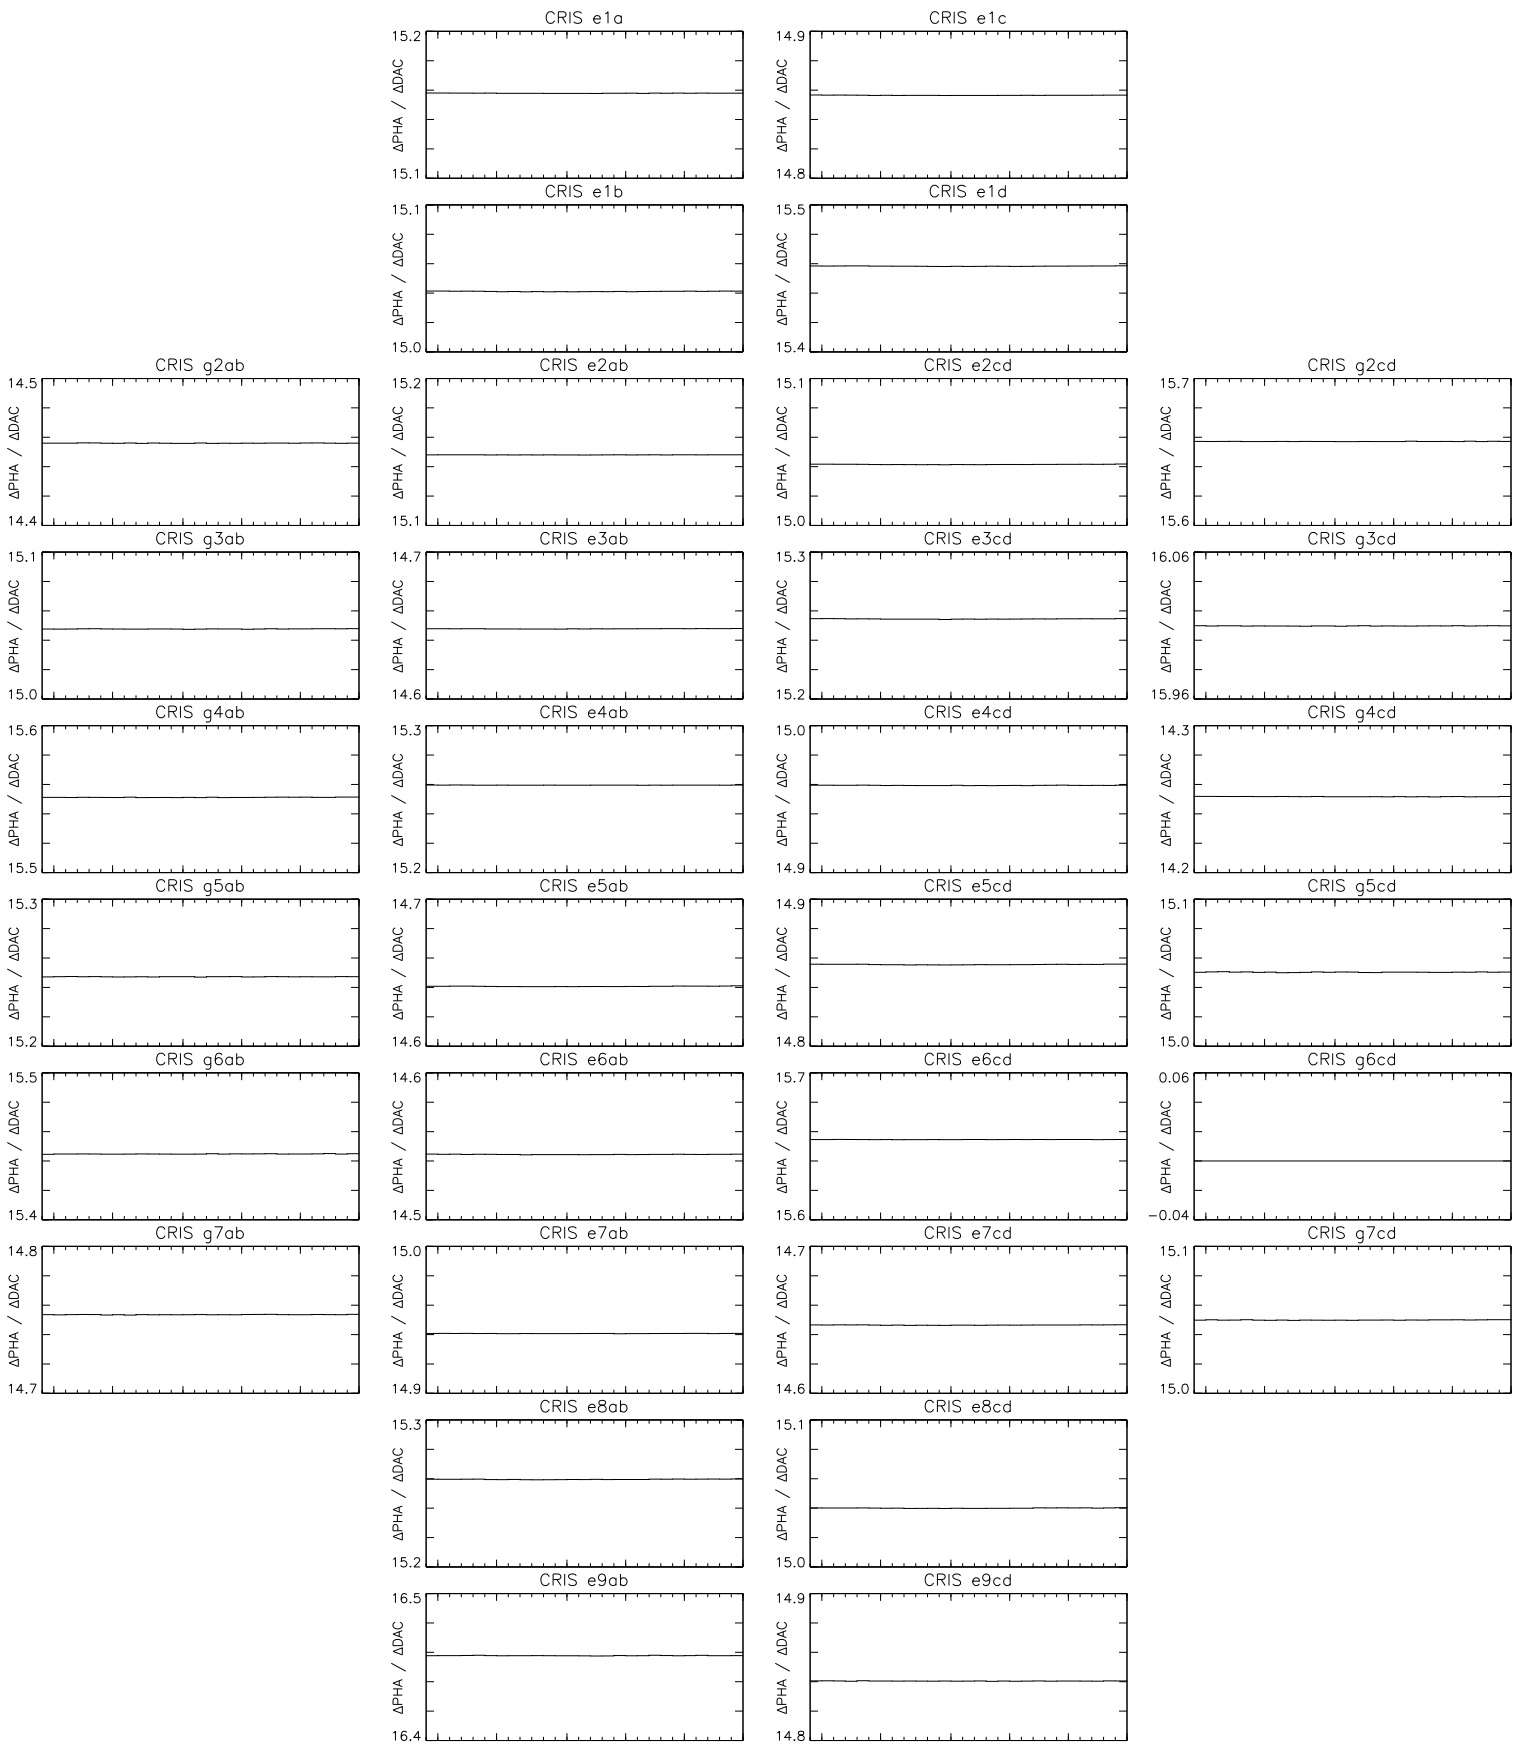

Bartels Rotation 2575  
 Stim events – Daily fitted slope  
 (20–May–2022 thru 15–Jun–2022) (140/2022 thru 166/2022)

Bartels Rotation 2575  
 Stim events – Daily fitted offset  
 (20–May–2022 thru 15–Jun–2022) (140/2022 thru 166/2022)