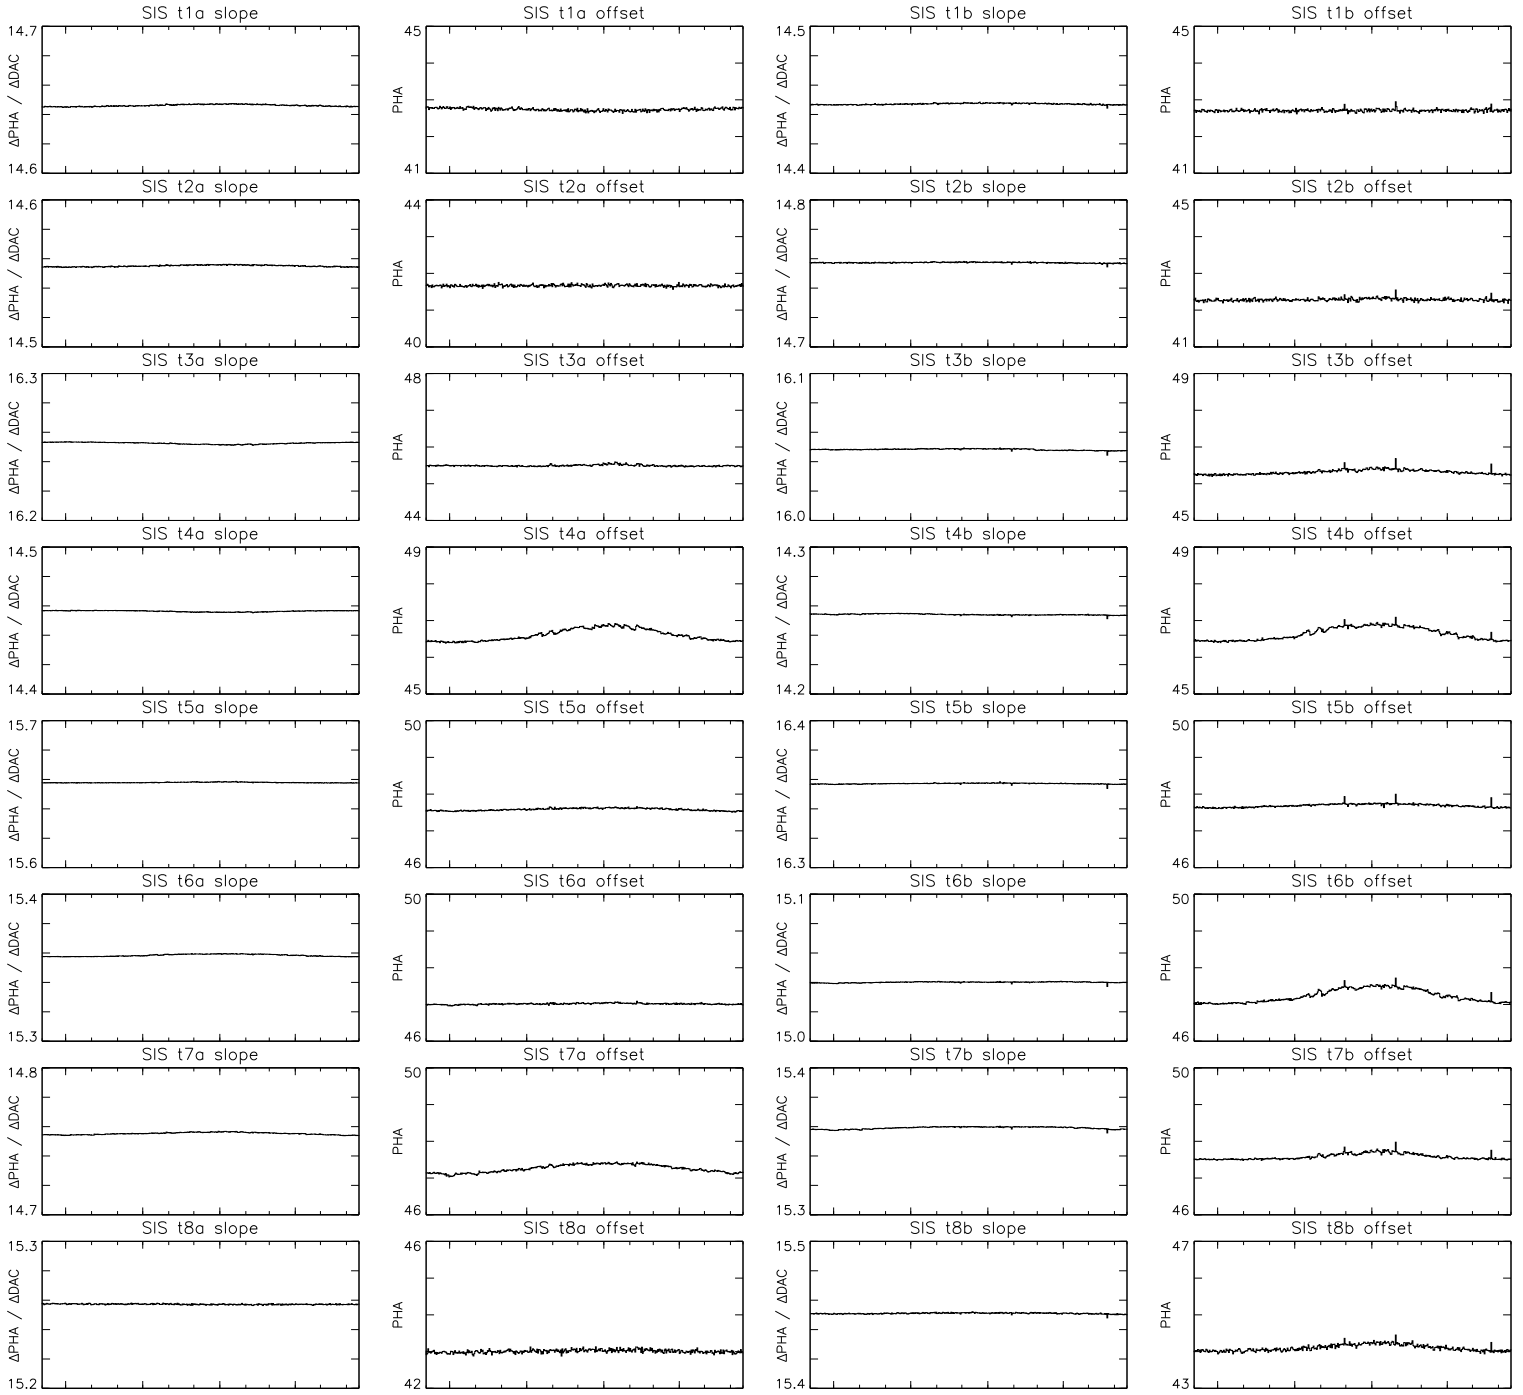

Bartels Rotation 2562–2575  
 Stim events – Daily fitted slope & offset  
 (03–Jun–2021 thru 15–Jun–2022) (154/2021 thru 166/2022)

Jul
Oct
Jan
Apr

time (03–Jun–2021 to 16–Jun–2022)