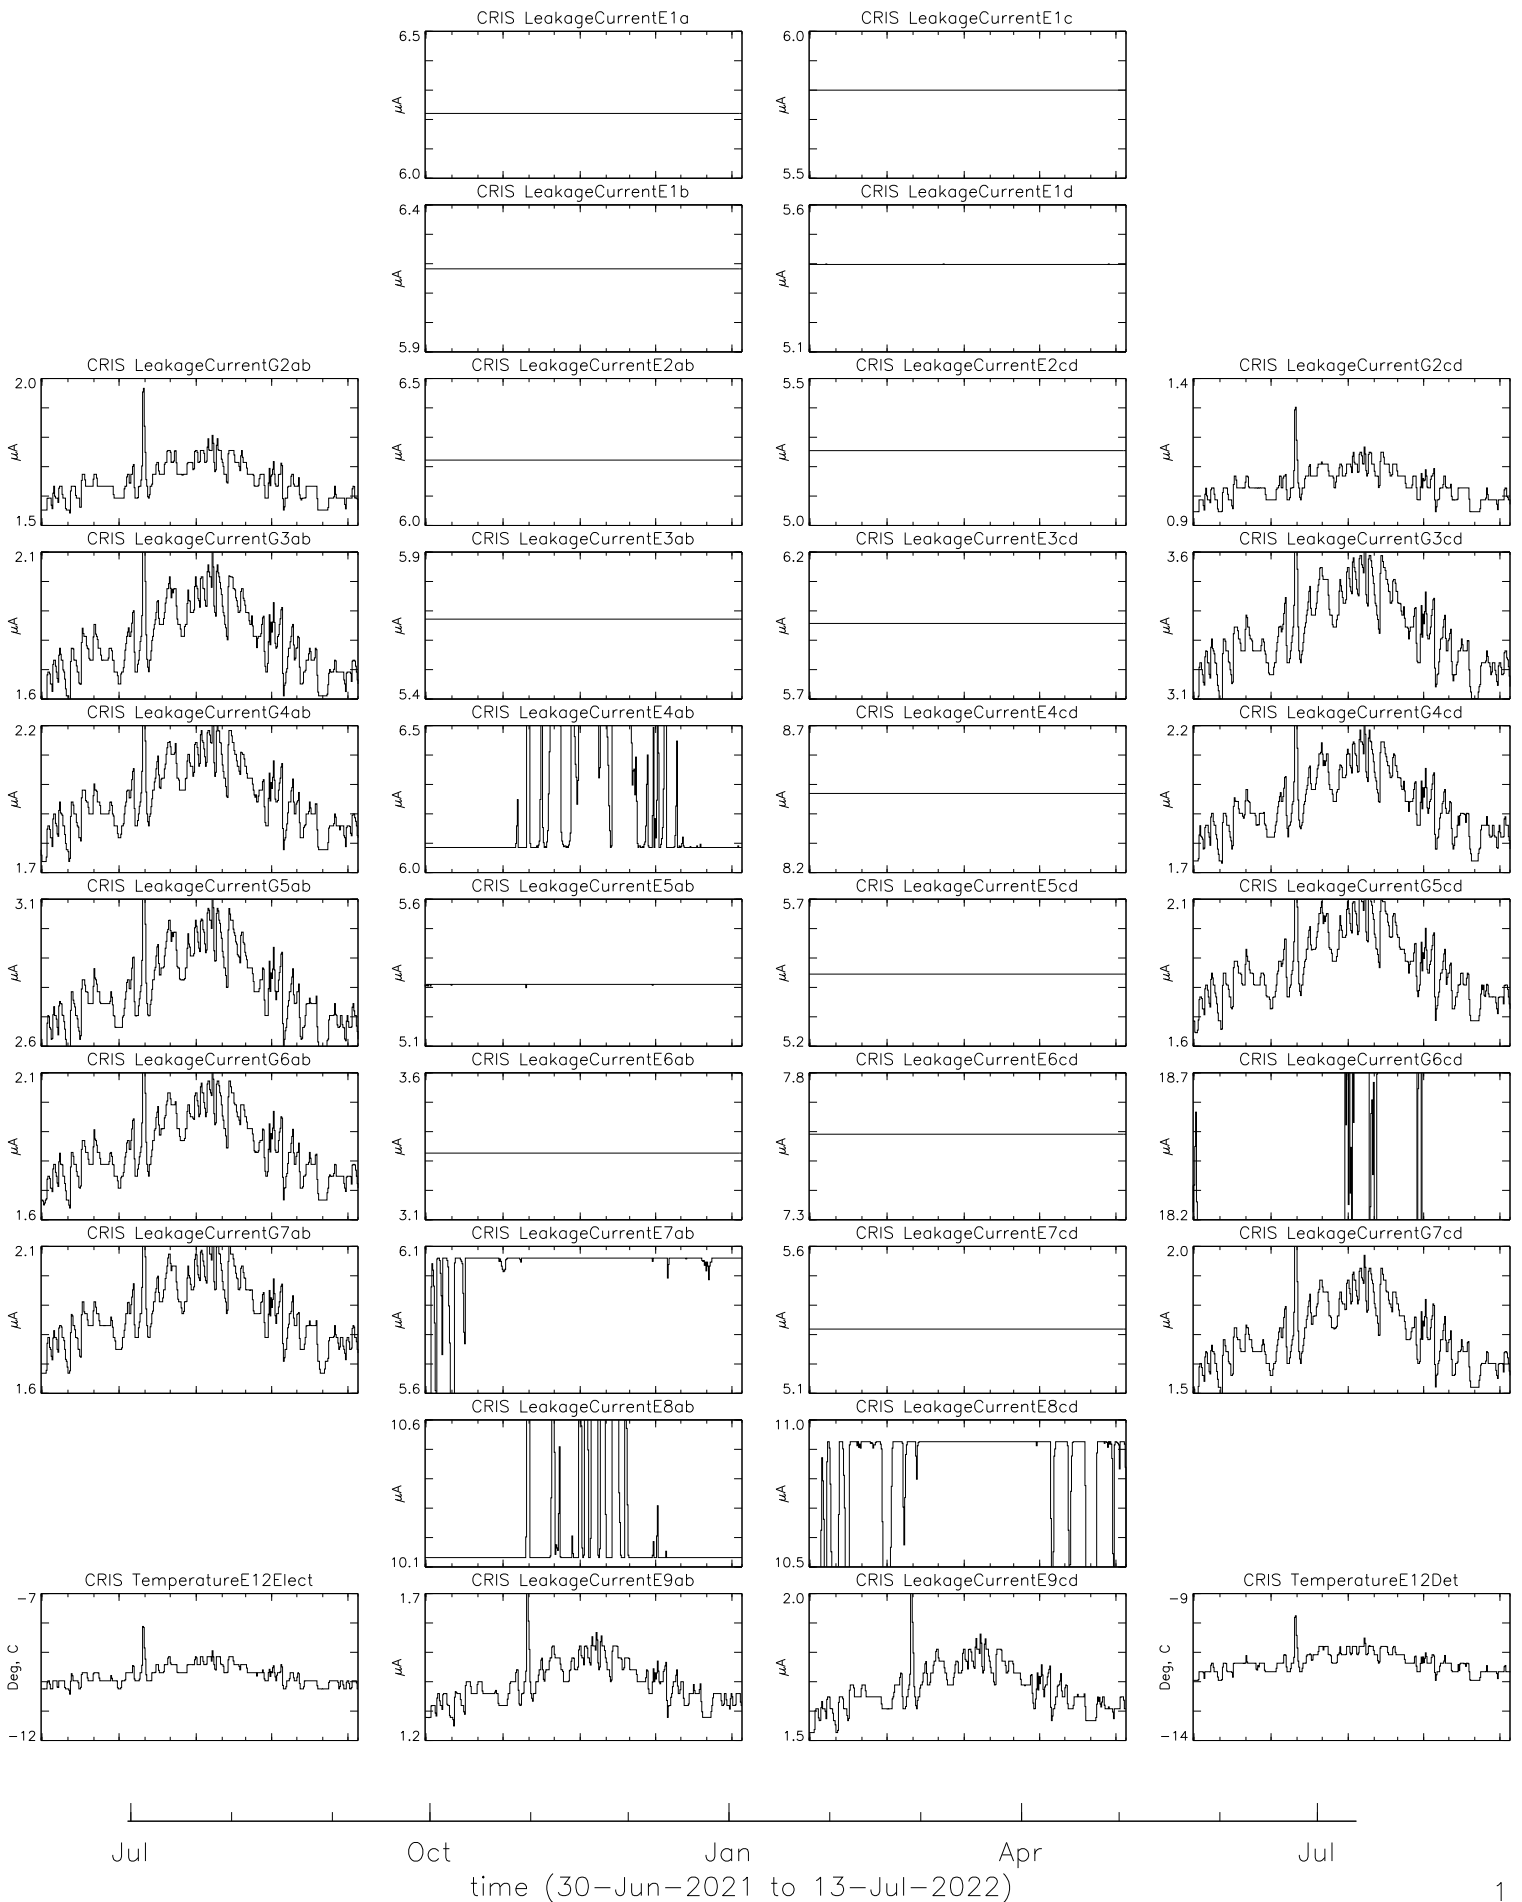

Bartels Rotation 2563-2576 – Daily Averages
 (30-Jun-2021 thru 12-Jul-2022)
 (181/2021 thru 193/2022)

Bartels Rotation 2563–2576 – Daily Averages
 (30–Jun–2021 thru 12–Jul–2022)
 (181/2021 thru 193/2022)

Jul Oct Jan Apr Jul
 time (30–Jun–2021 to 13–Jul–2022)

Bartels Rotation 2563-2576 – Daily Averages
 (30-Jun-2021 thru 12-Jul-2022)
 (181/2021 thru 193/2022)

Jul Oct Jan Apr Jul
 time (30-Jun-2021 to 13-Jul-2022)

Bartels Rotation 2563-2576 – Daily Averages
 (30-Jun-2021 thru 12-Jul-2022)
 (181/2021 thru 193/2022)