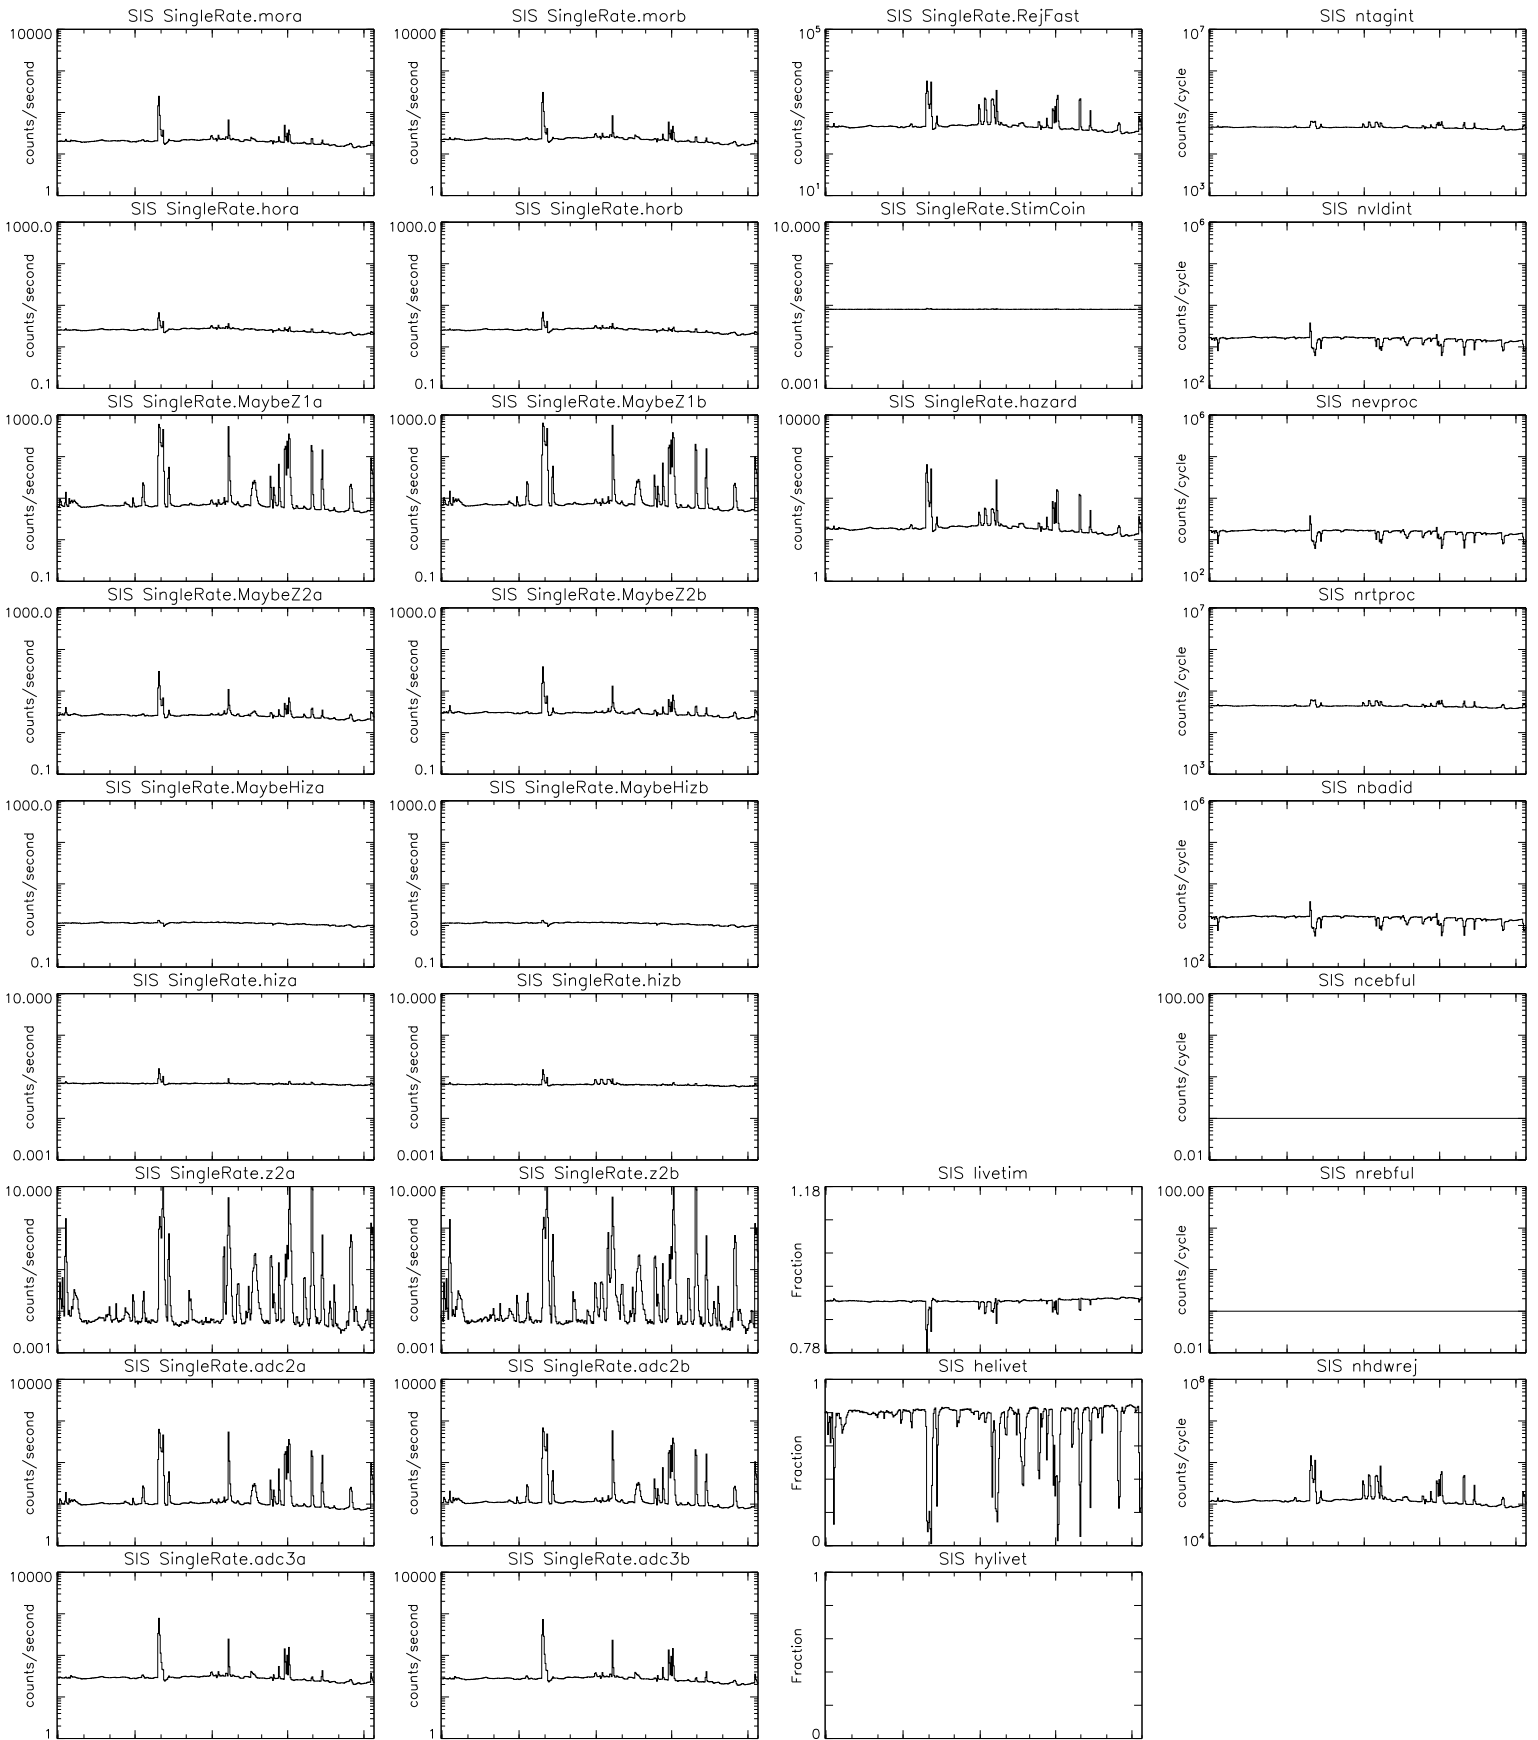

Bartels Rotation 2563–2576 – Daily Averages (30–Jun–2021 thru 12–Jul–2022) (181/2021 thru 193/2022)

Bartels Rotation 2563-2576 – Daily Averages
(30-Jun-2021 thru 12-Jul-2022)
(181/2021 thru 193/2022)

Jul Oct Jan Apr Jul
time (30-Jun-2021 to 13-Jul-2022)

Bartels Rotation 2563-2576 – Daily Averages (30-Jun-2021 thru 12-Jul-2022) (181/2021 thru 193/2022)

time (30-Jun-2021 to 13-Jul-2022)