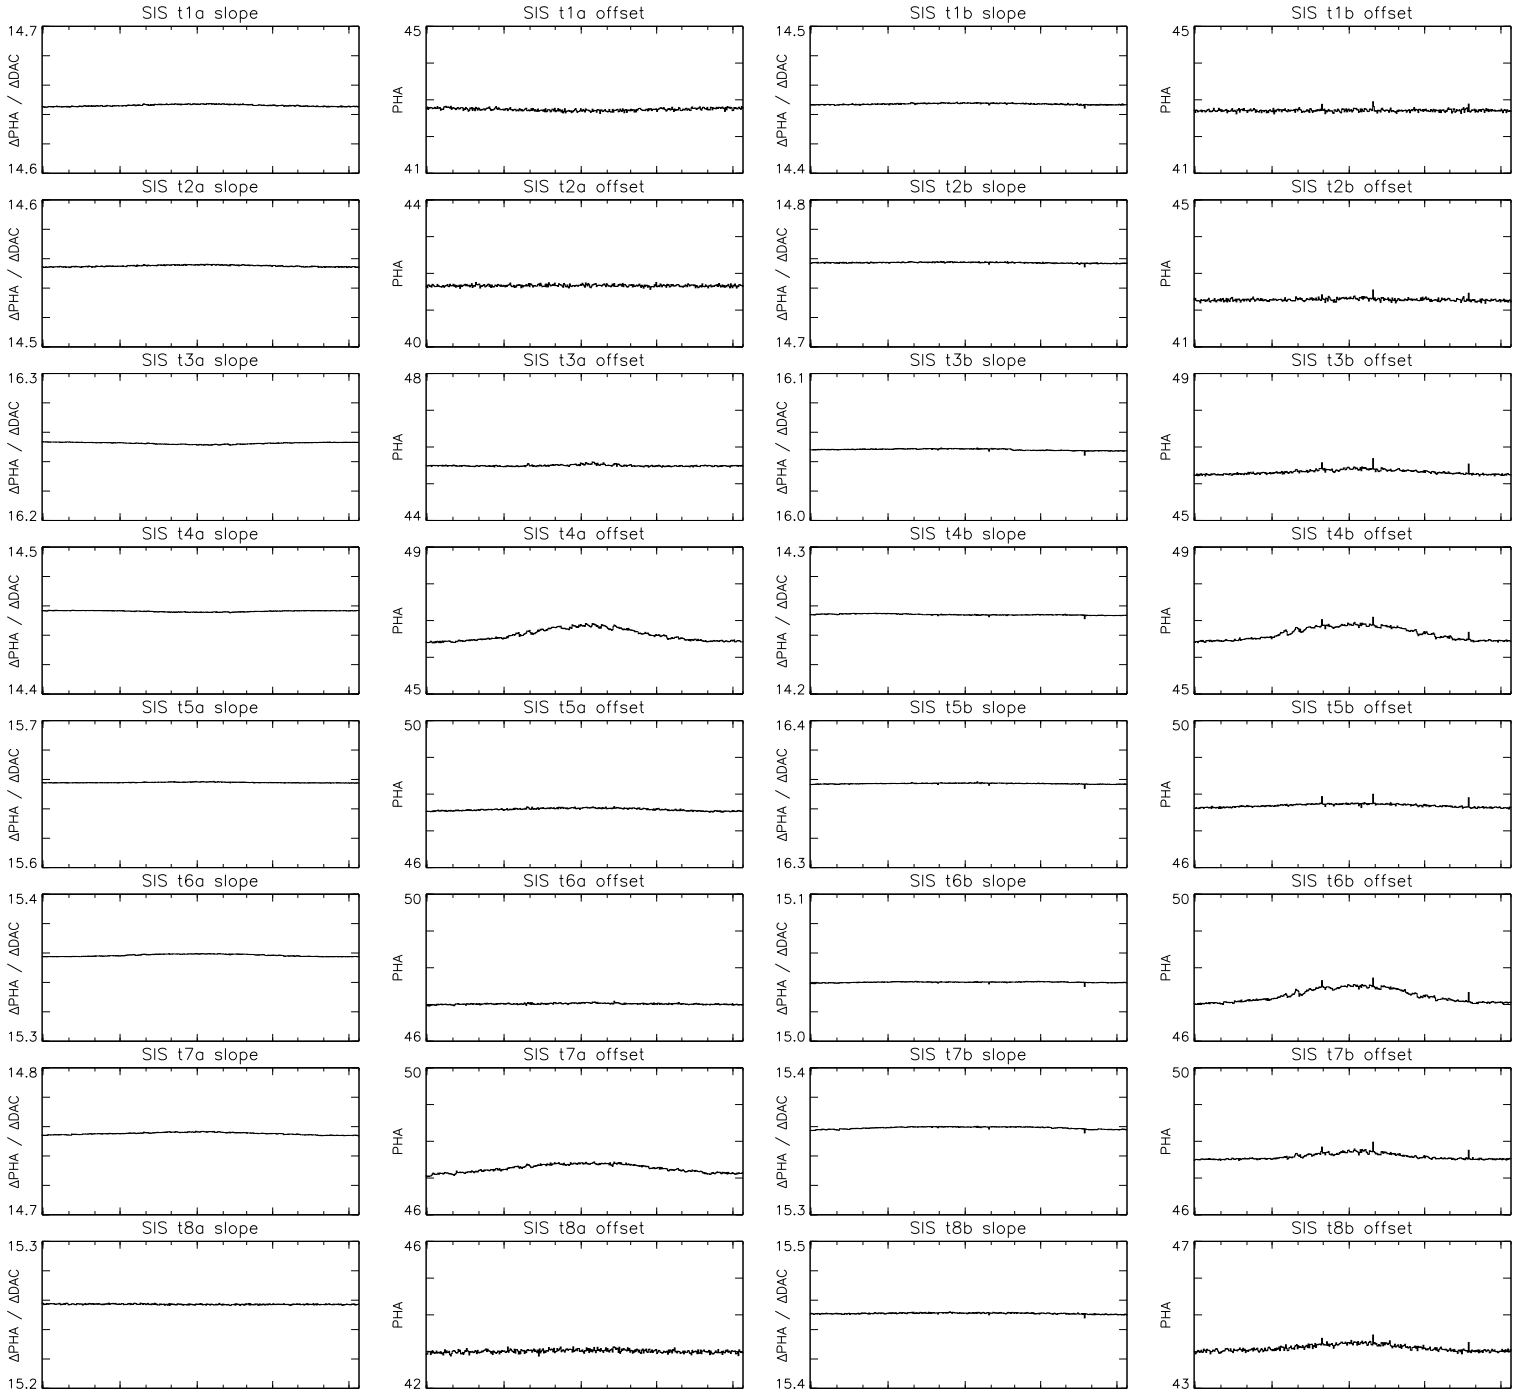

Bartels Rotation 2563–2576  
 Stim events – Daily fitted slope & offset  
 (30–Jun–2021 thru 12–Jul–2022) (181/2021 thru 193/2022)

time (30–Jun–2021 to 13–Jul–2022)