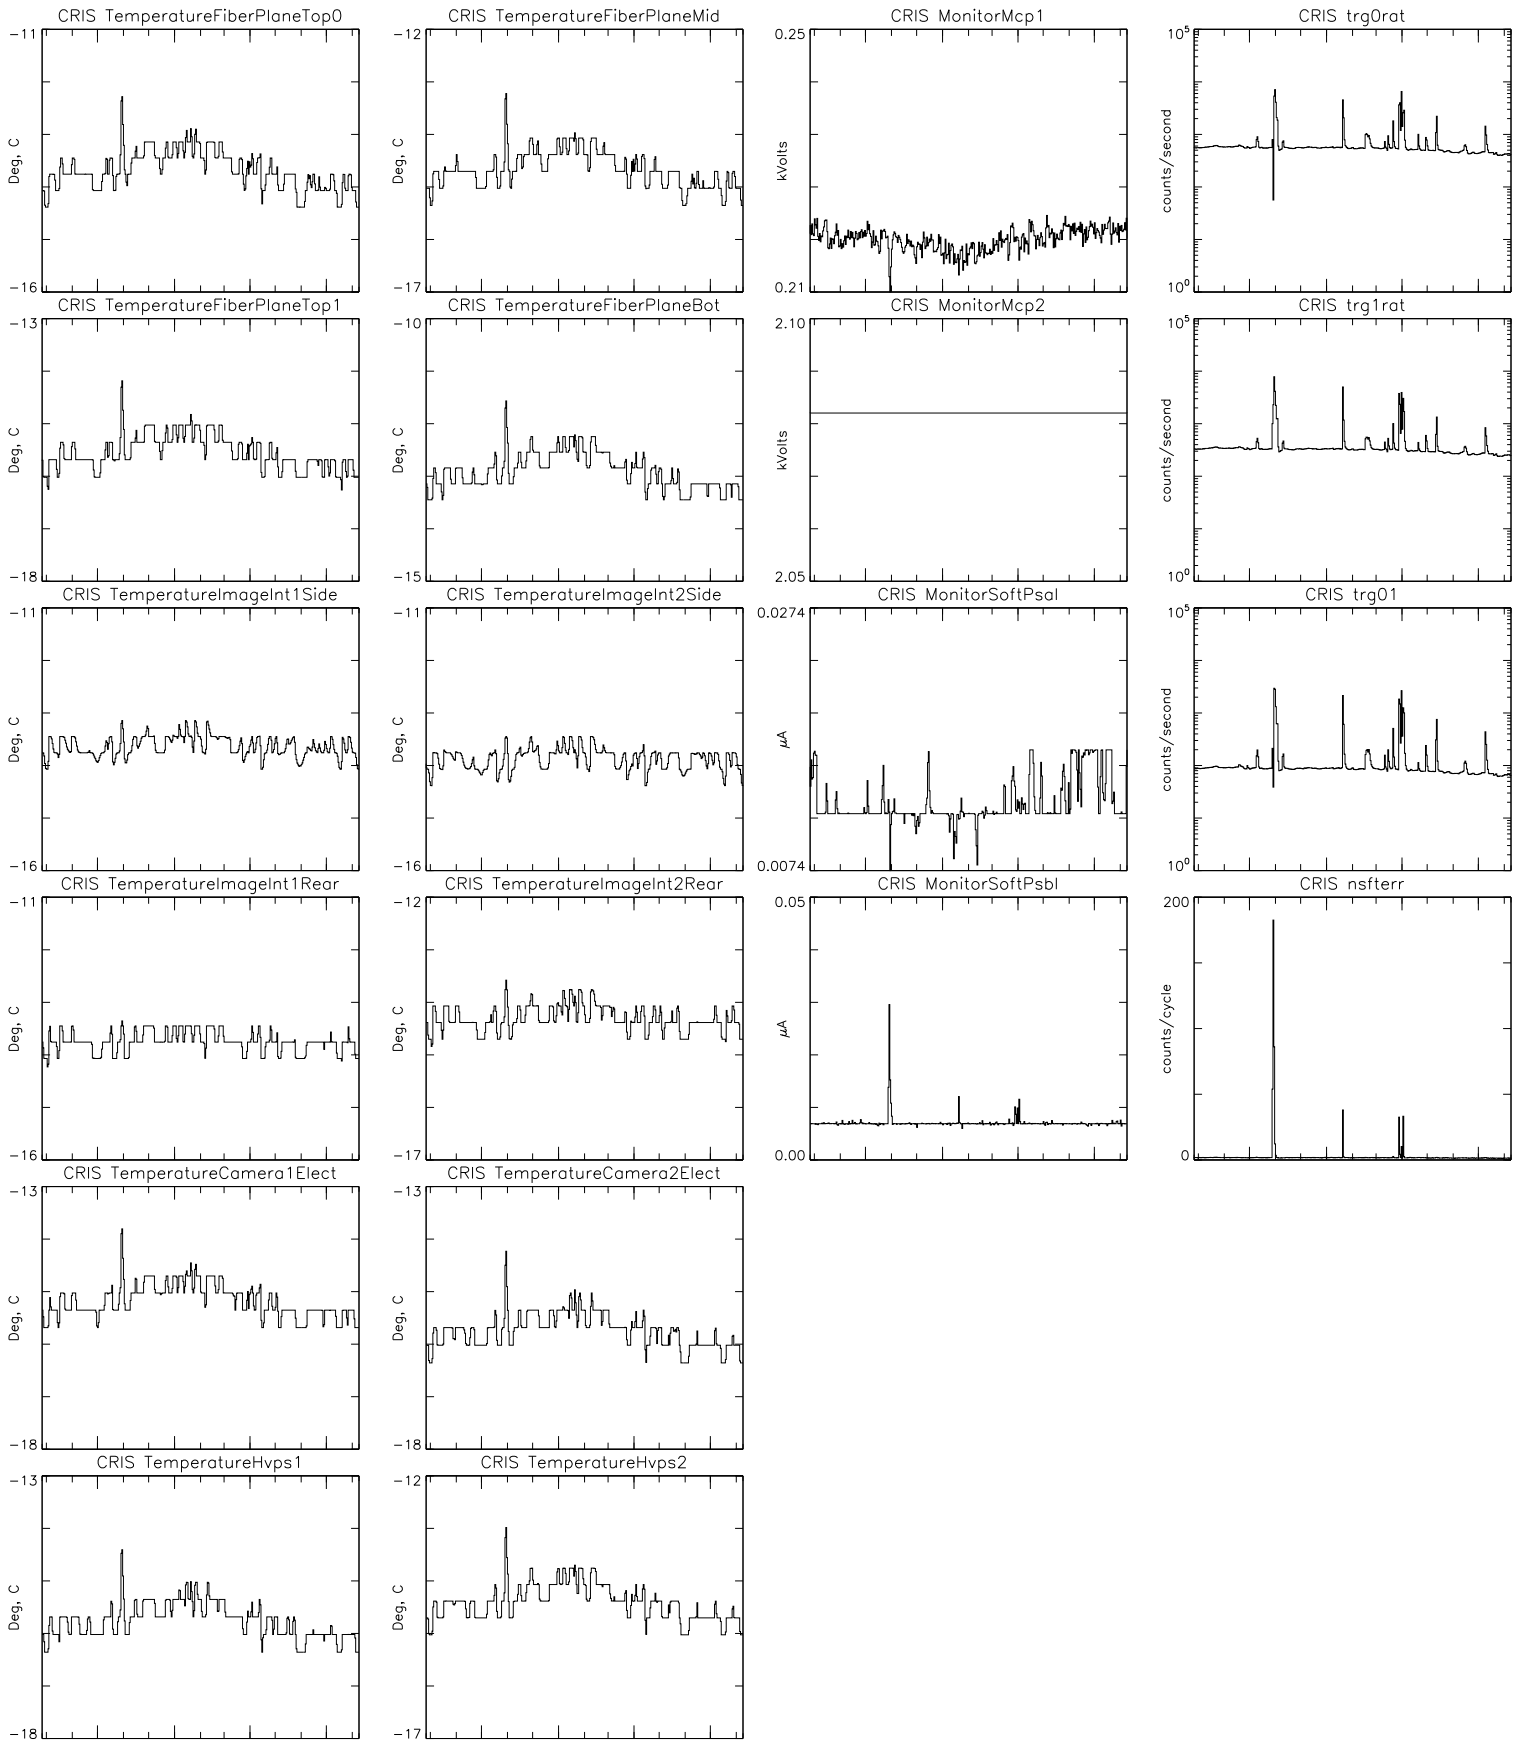

Bartels Rotation 2564-2577 – Daily Averages
 (27-Jul-2021 thru 08-Aug-2022)
 (208/2021 thru 220/2022)

Oct Jan Apr Jul
 time (27-Jul-2021 to 09-Aug-2022)

Bartels Rotation 2564-2577 – Daily Averages
 (27-Jul-2021 thru 08-Aug-2022)
 (208/2021 thru 220/2022)

Oct Jan Apr Jul
 time (27-Jul-2021 to 09-Aug-2022)

Bartels Rotation 2564-2577 – Daily Averages
(27-Jul-2021 thru 08-Aug-2022)
(208/2021 thru 220/2022)

Oct Jan Apr Jul
time (27-Jul-2021 to 09-Aug-2022)

Bartels Rotation 2564-2577 – Daily Averages
 (27-Jul-2021 thru 08-Aug-2022)
 (208/2021 thru 220/2022)

Oct Jan Apr Jul
 time (27-Jul-2021 to 09-Aug-2022)