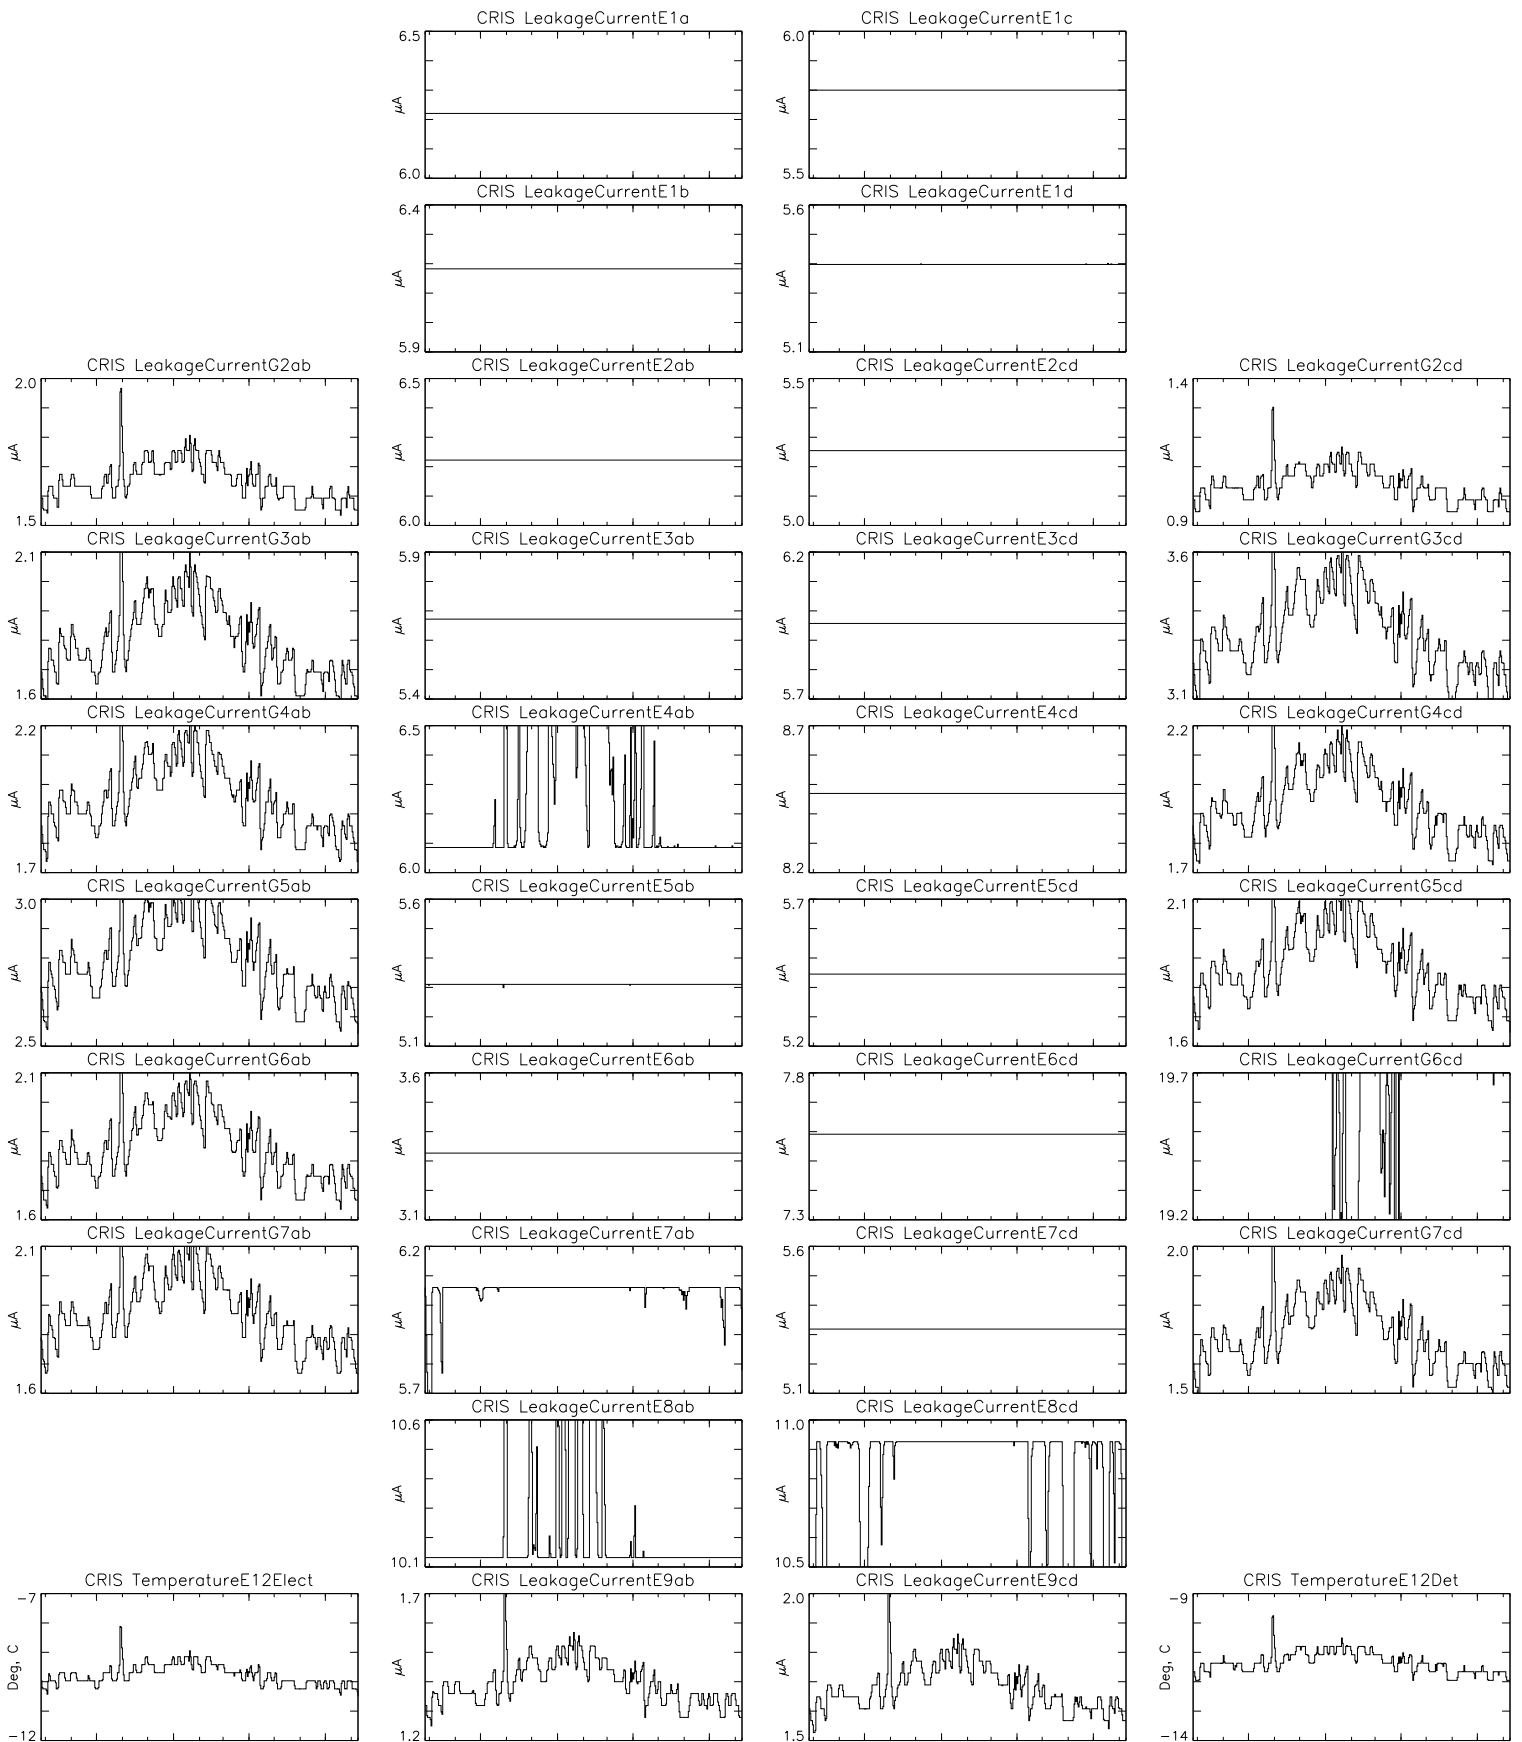

Bartels Rotation 2564-2577 – Daily Averages
 (27-Jul-2021 thru 08-Aug-2022)
 (208/2021 thru 220/2022)

Oct Jan Apr Jul
 time (27-Jul-2021 to 09-Aug-2022)

Bartels Rotation 2564-2577 – Daily Averages
 (27-Jul-2021 thru 08-Aug-2022)
 (208/2021 thru 220/2022)

Oct Jan Apr Jul
 time (27-Jul-2021 to 09-Aug-2022)

Bartels Rotation 2564-2577 – Daily Averages
(27-Jul-2021 thru 08-Aug-2022)
(208/2021 thru 220/2022)

Oct Jan Apr Jul
time (27-Jul-2021 to 09-Aug-2022)

Bartels Rotation 2564-2577 – Daily Averages
 (27-Jul-2021 thru 08-Aug-2022)
 (208/2021 thru 220/2022)

Oct Jan Apr Jul
 time (27-Jul-2021 to 09-Aug-2022)