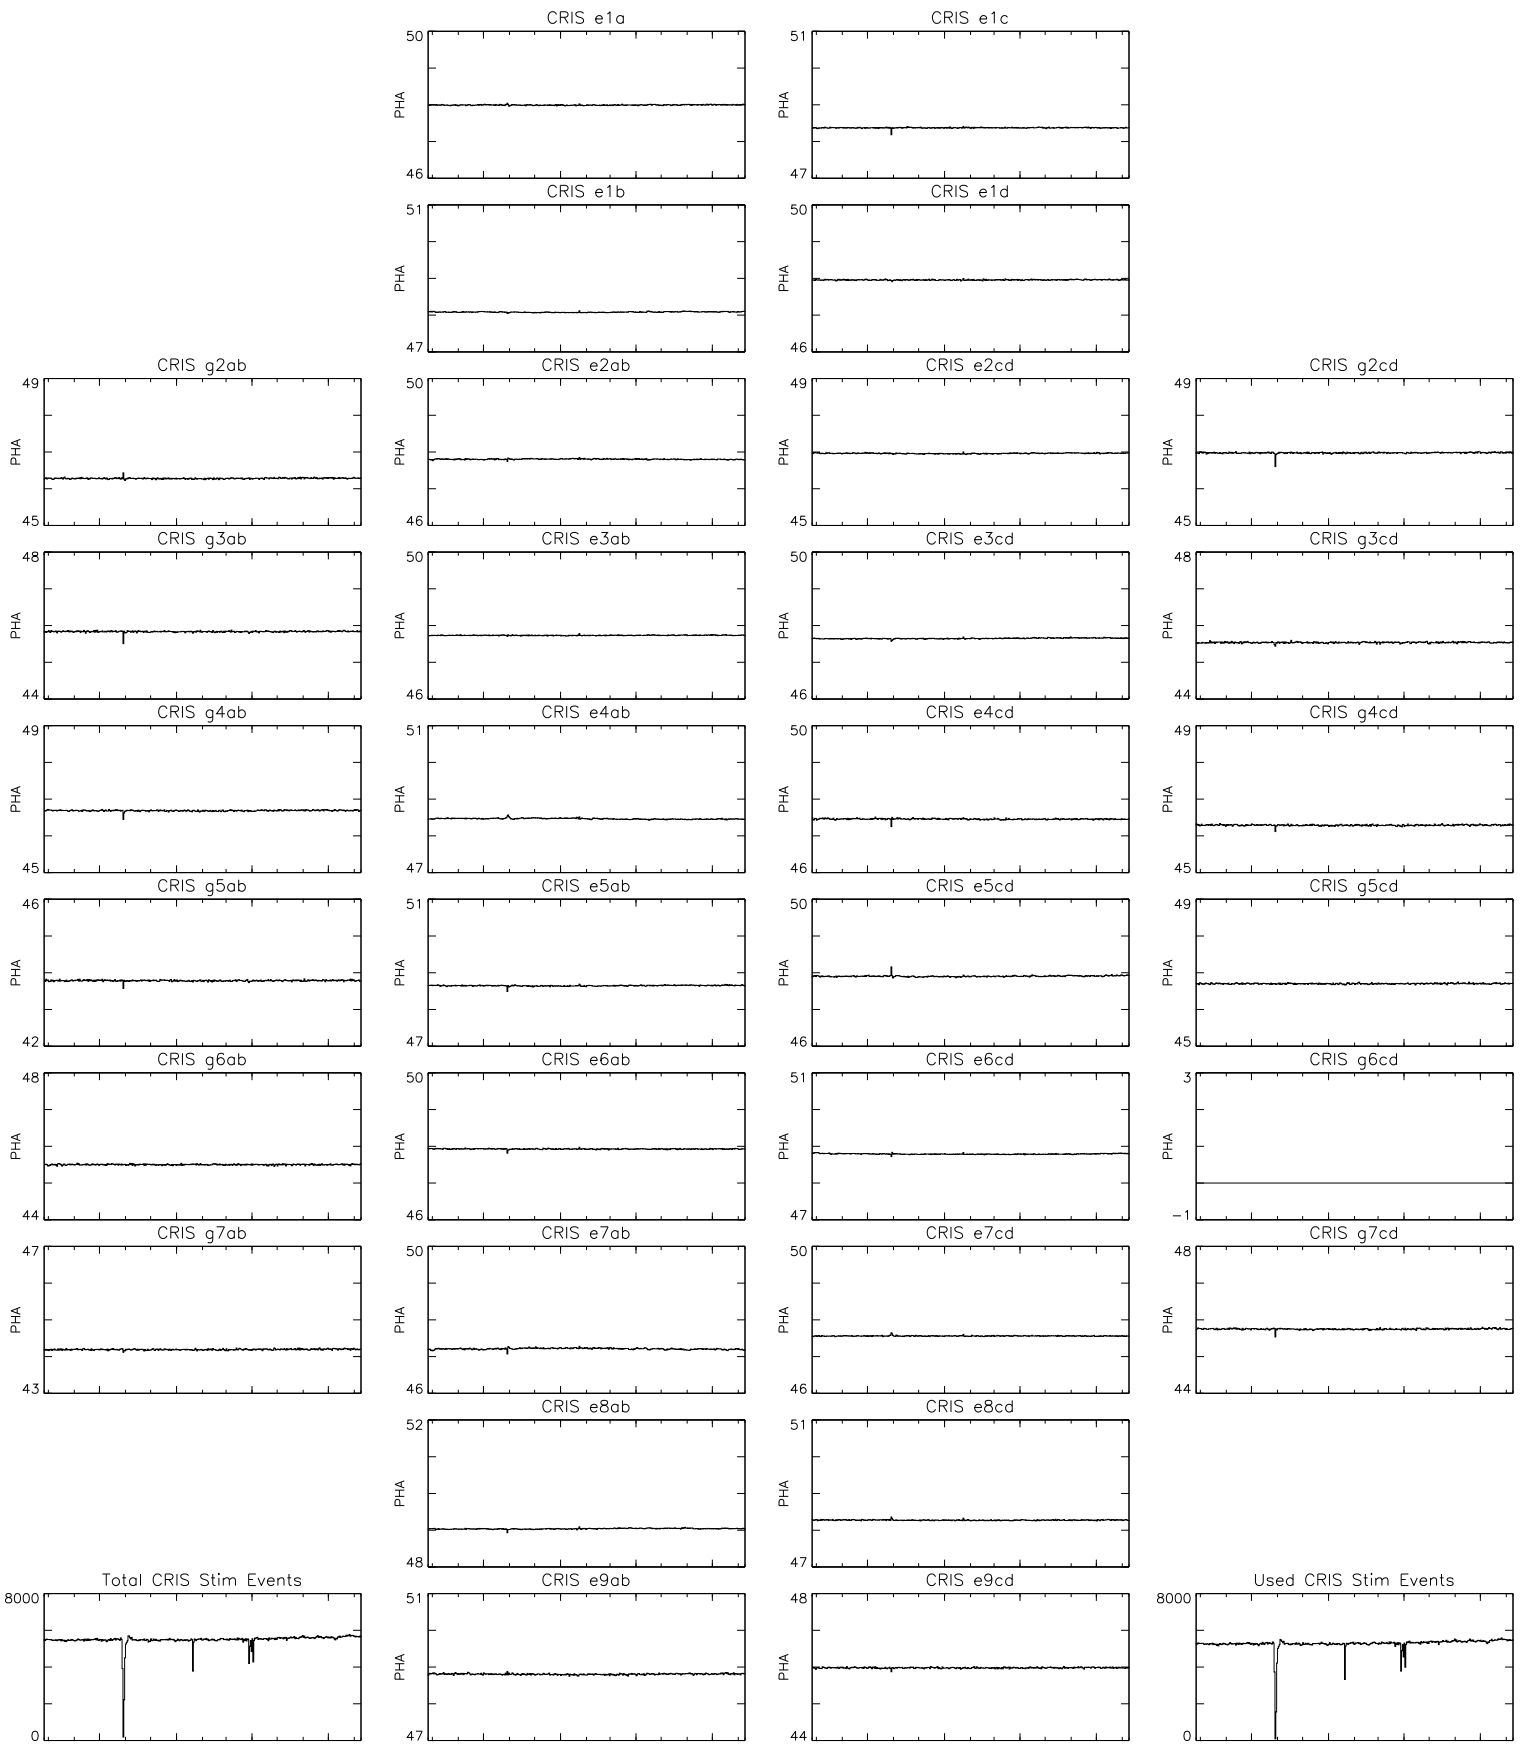

Bartels Rotation 2564–2577  
 Stim events – Daily fitted slope  
 (27-Jul-2021 thru 08-Aug-2022) (208/2021 thru 220/2022)

Oct Jan Apr Jul  
 time (27-Jul-2021 to 09-Aug-2022)

Bartels Rotation 2564–2577  
 Stim events – Daily fitted offset  
 (27-Jul-2021 thru 08-Aug-2022) (208/2021 thru 220/2022)

Oct

Jan

Apr

Jul

time (27-Jul-2021 to 09-Aug-2022)