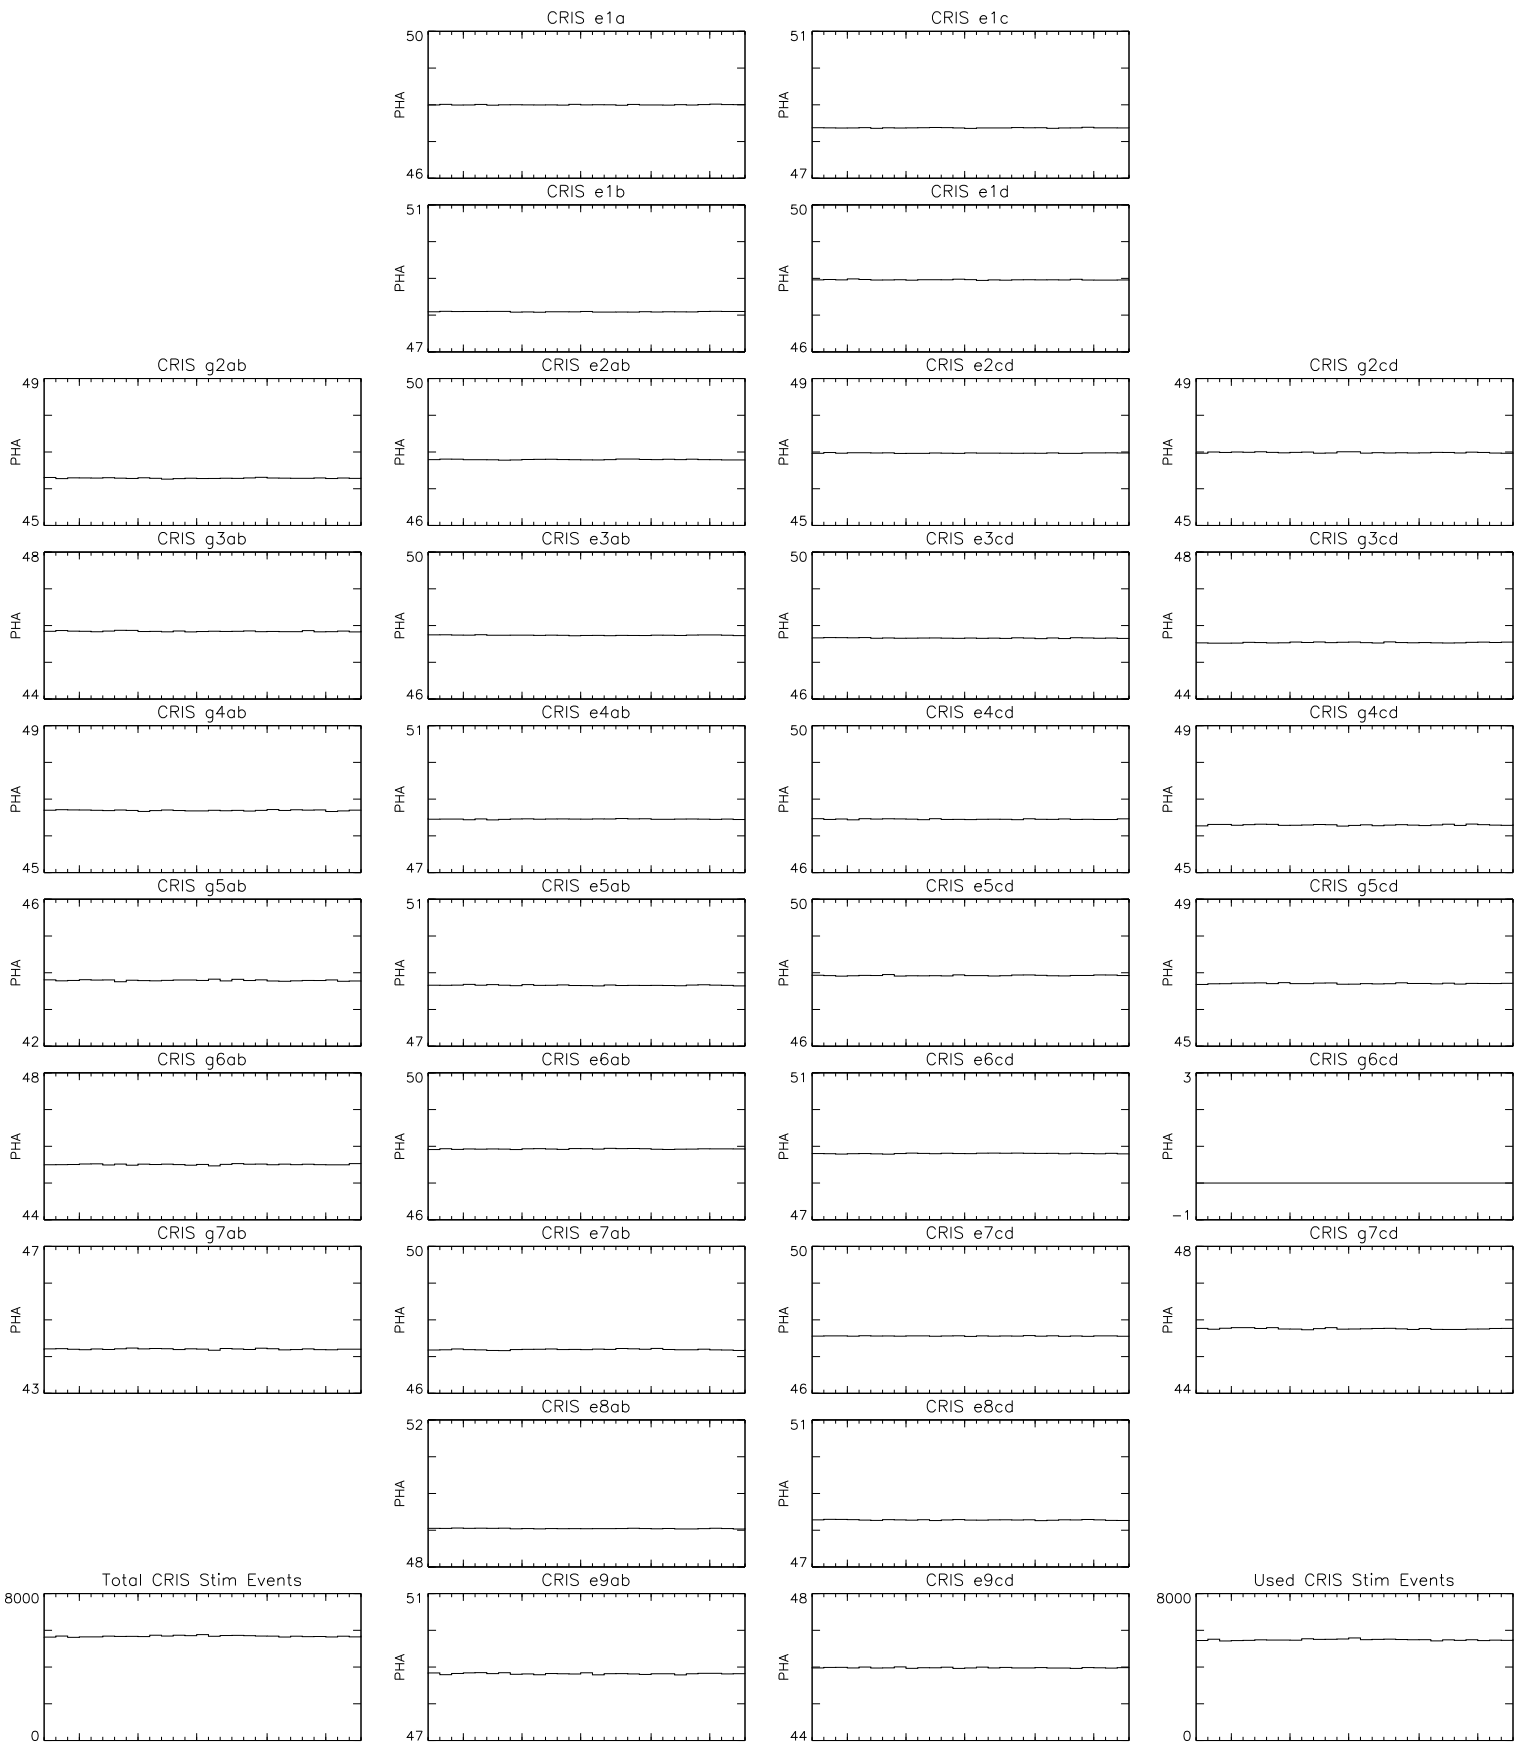

Bartels Rotation 2577
 Stim events – Daily fitted slope
 (13-Jul-2022 thru 08-Aug-2022) (194/2022 thru 220/2022)

Bartels Rotation 2577
Stim events – Daily fitted offset
(13-Jul-2022 thru 08-Aug-2022) (194/2022 thru 220/2022)

16 21 26 Aug 1 6
time (13-Jul-2022 to 09-Aug-2022)