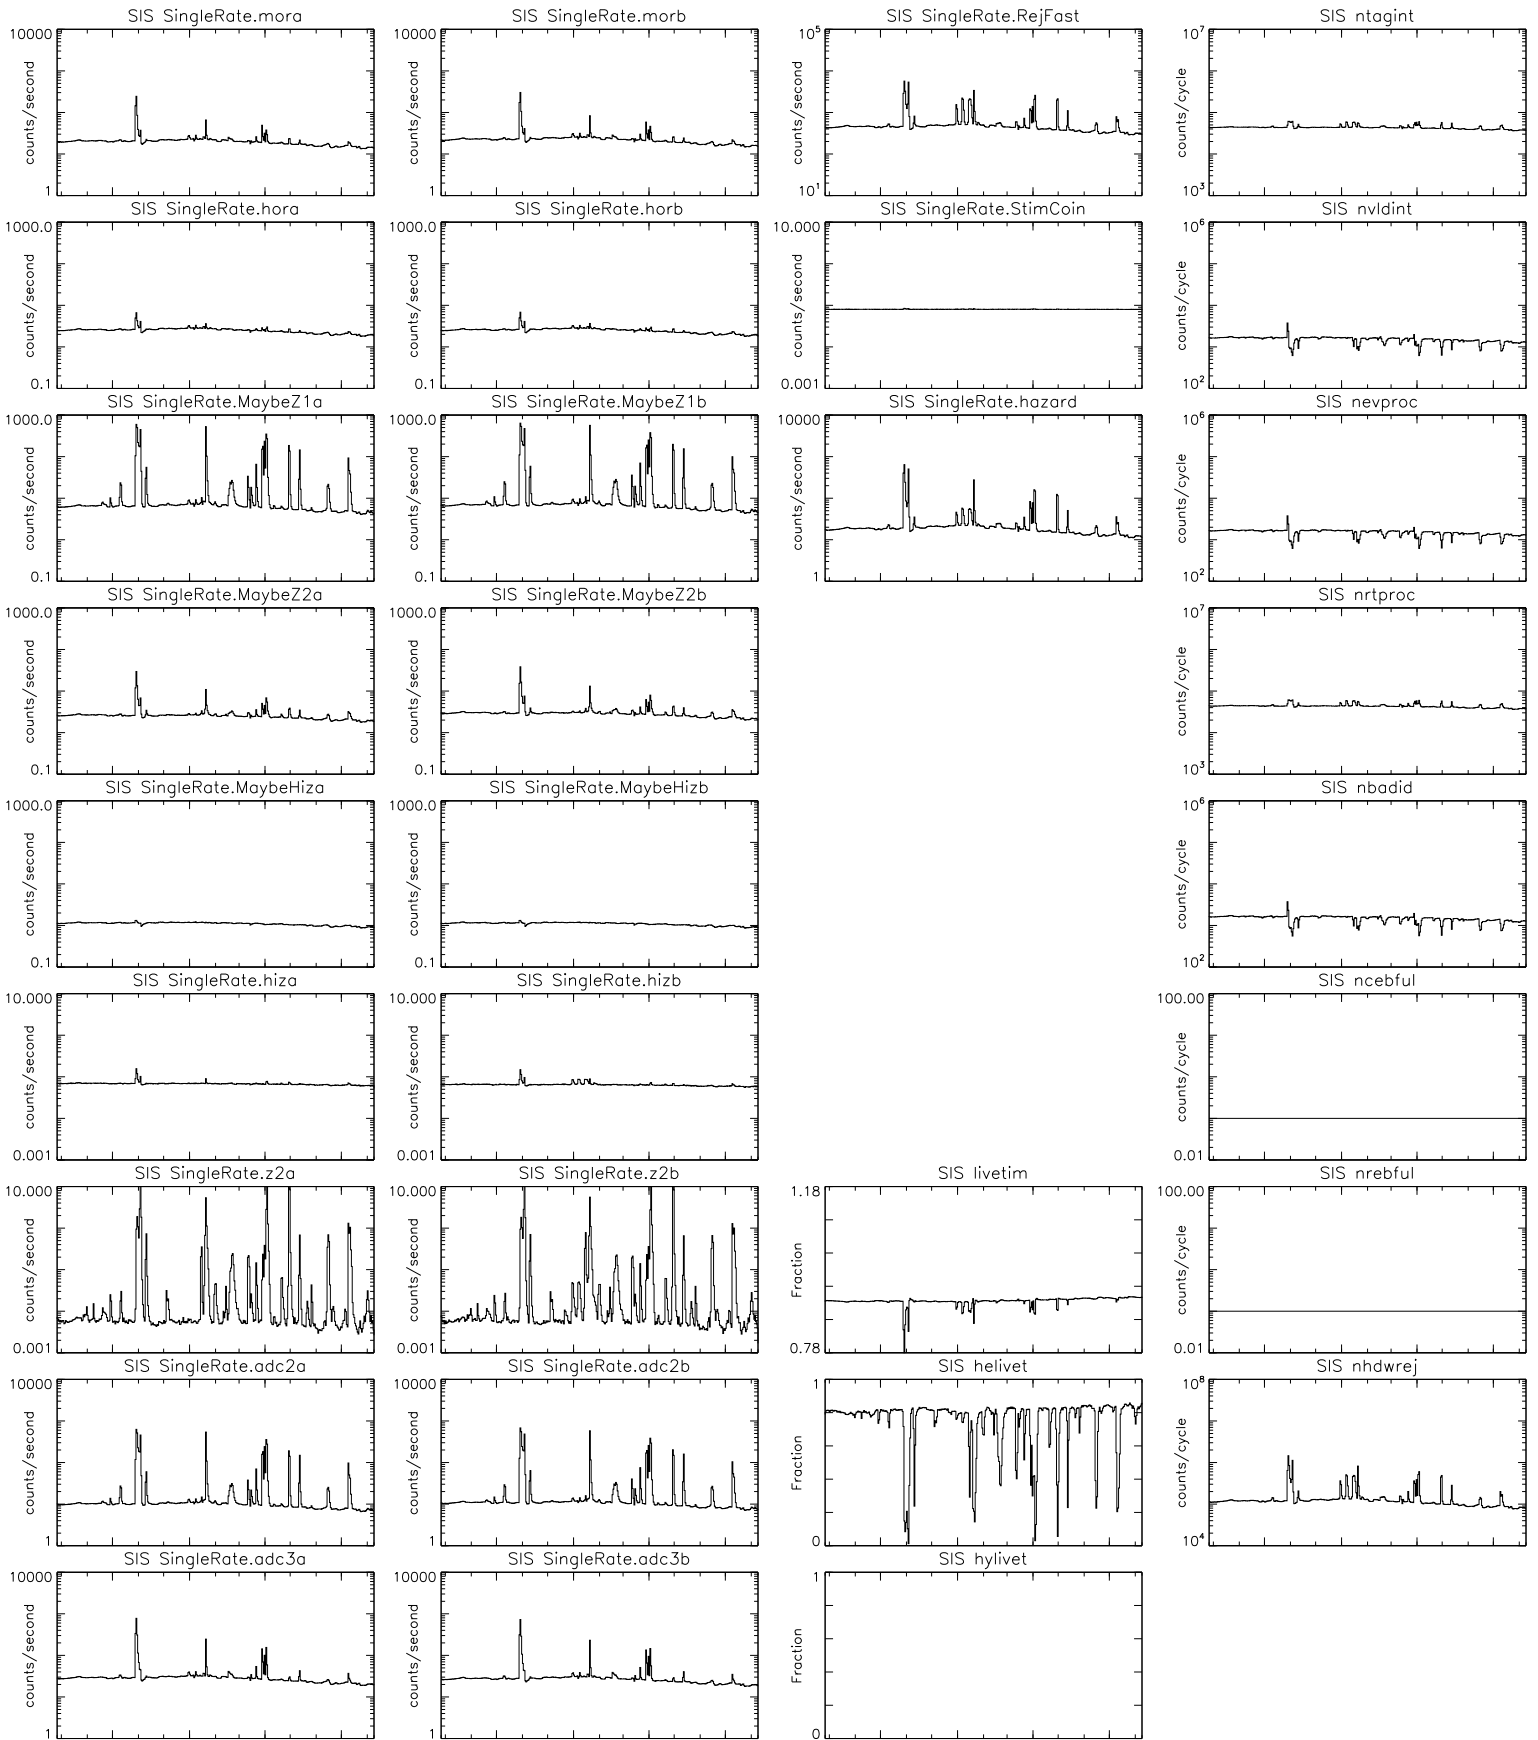

# Bartels Rotation 2564-2577 – Daily Averages (27-Jul-2021 thru 08-Aug-2022) (208/2021 thru 220/2022)

Oct

Jan

Apr

Jul

time (27-Jul-2021 to 09-Aug-2022)

Bartels Rotation 2564-2577 – Daily Averages  
(27-Jul-2021 thru 08-Aug-2022)  
(208/2021 thru 220/2022)

Oct Jan Apr Jul  
time (27-Jul-2021 to 09-Aug-2022)

# Bartels Rotation 2564-2577 – Daily Averages (27-Jul-2021 thru 08-Aug-2022) (208/2021 thru 220/2022)

Oct

Jan

Apr

Jul

time (27-Jul-2021 to 09-Aug-2022)