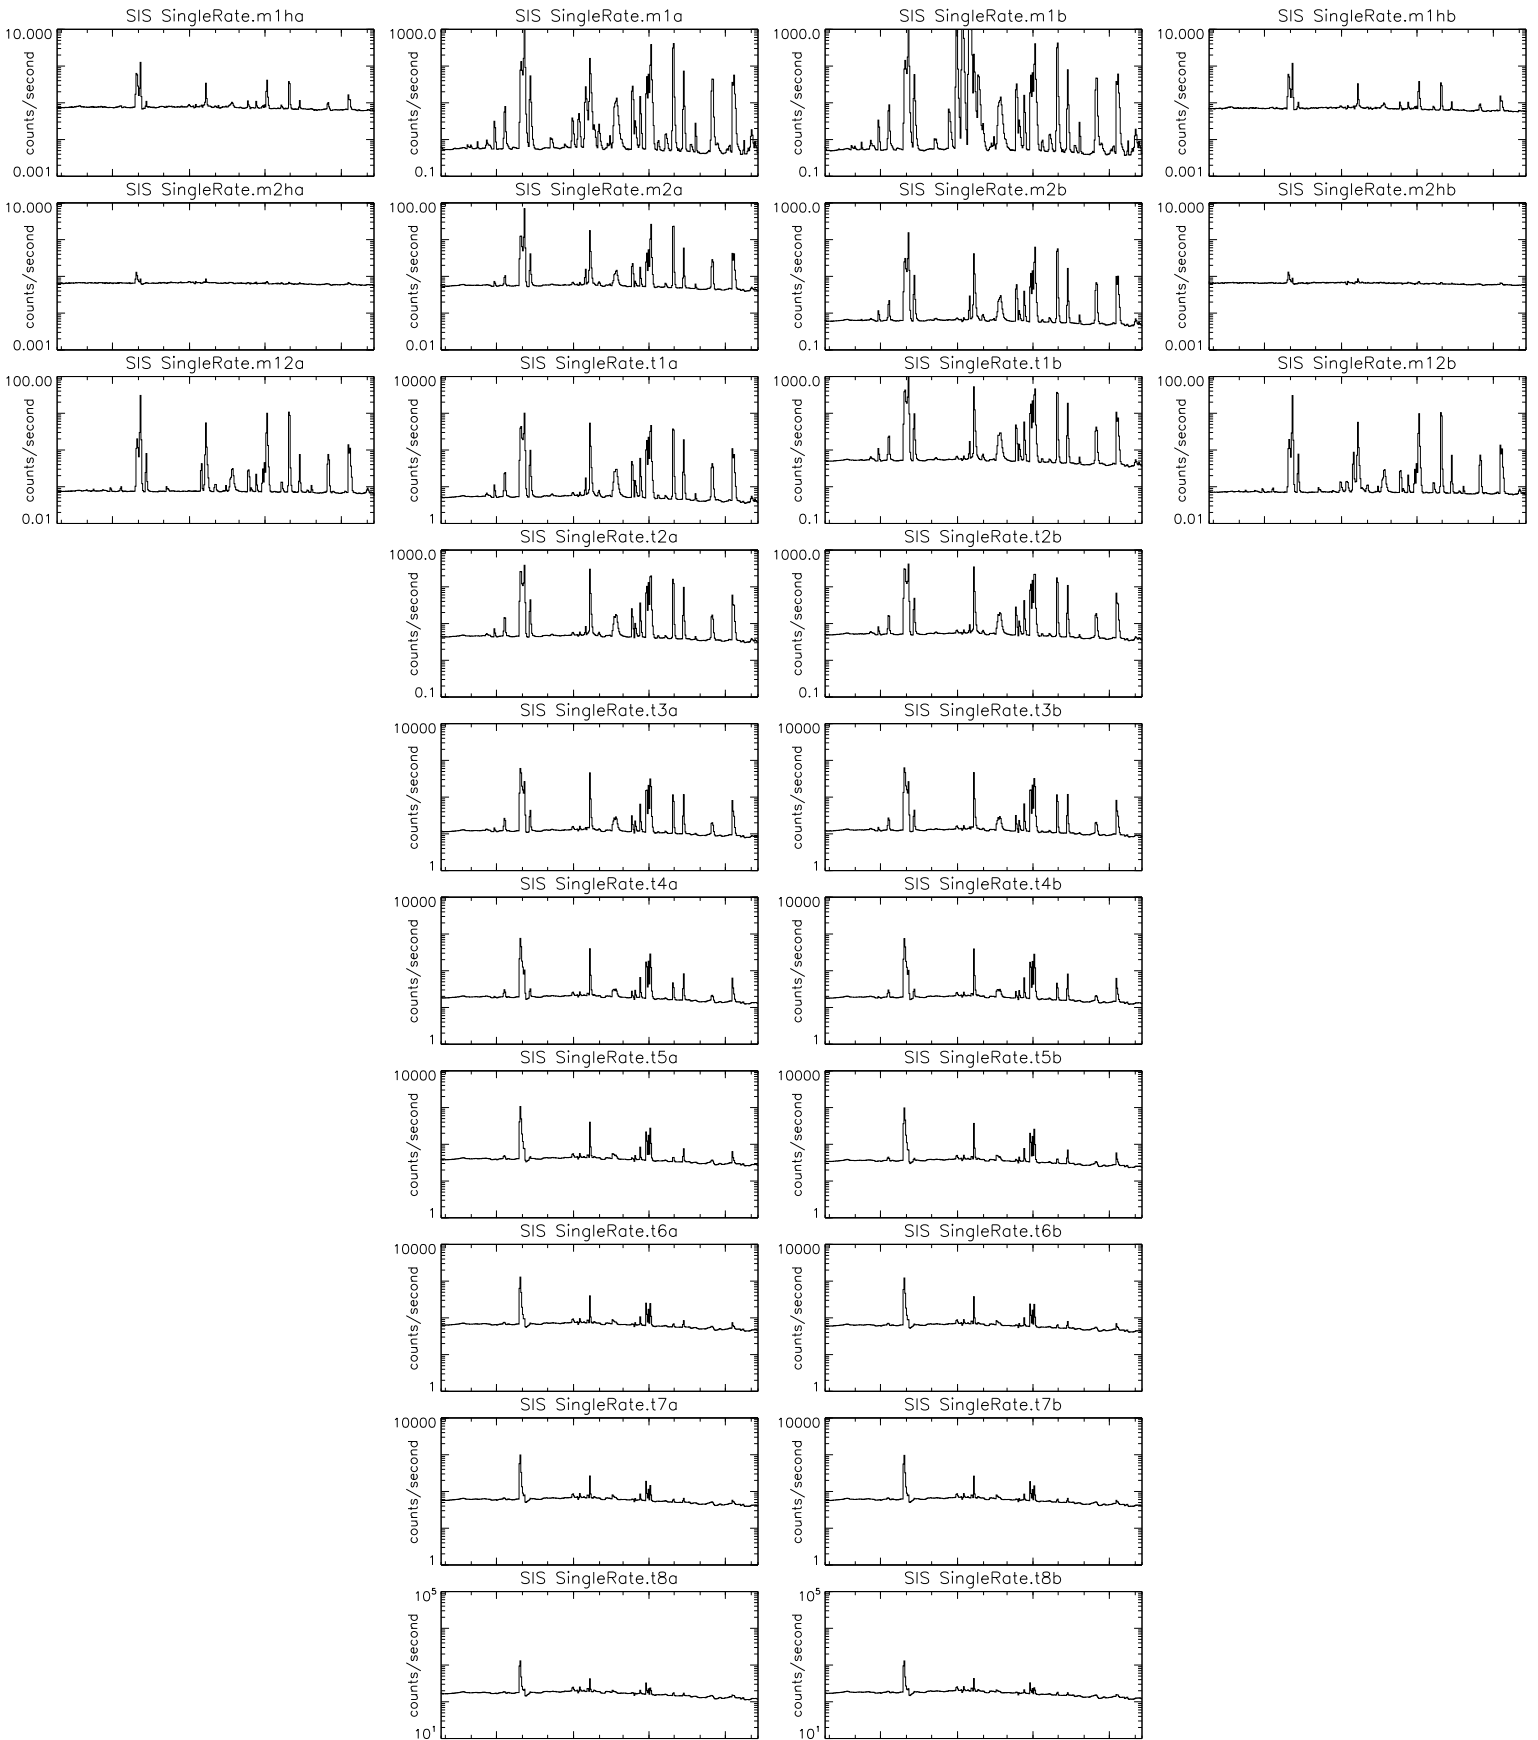

# Bartels Rotation 2564-2577 – Daily Averages (27-Jul-2021 thru 08-Aug-2022) (208/2021 thru 220/2022)

Oct

Jan

Apr

Jul

time (27-Jul-2021 to 09-Aug-2022)

Bartels Rotation 2564-2577 – Daily Averages  
(27-Jul-2021 thru 08-Aug-2022)  
(208/2021 thru 220/2022)

Oct Jan Apr Jul  
time (27-Jul-2021 to 09-Aug-2022)

# Bartels Rotation 2564-2577 – Daily Averages (27-Jul-2021 thru 08-Aug-2022) (208/2021 thru 220/2022)

Oct

Jan

Apr

Jul

time (27-Jul-2021 to 09-Aug-2022)