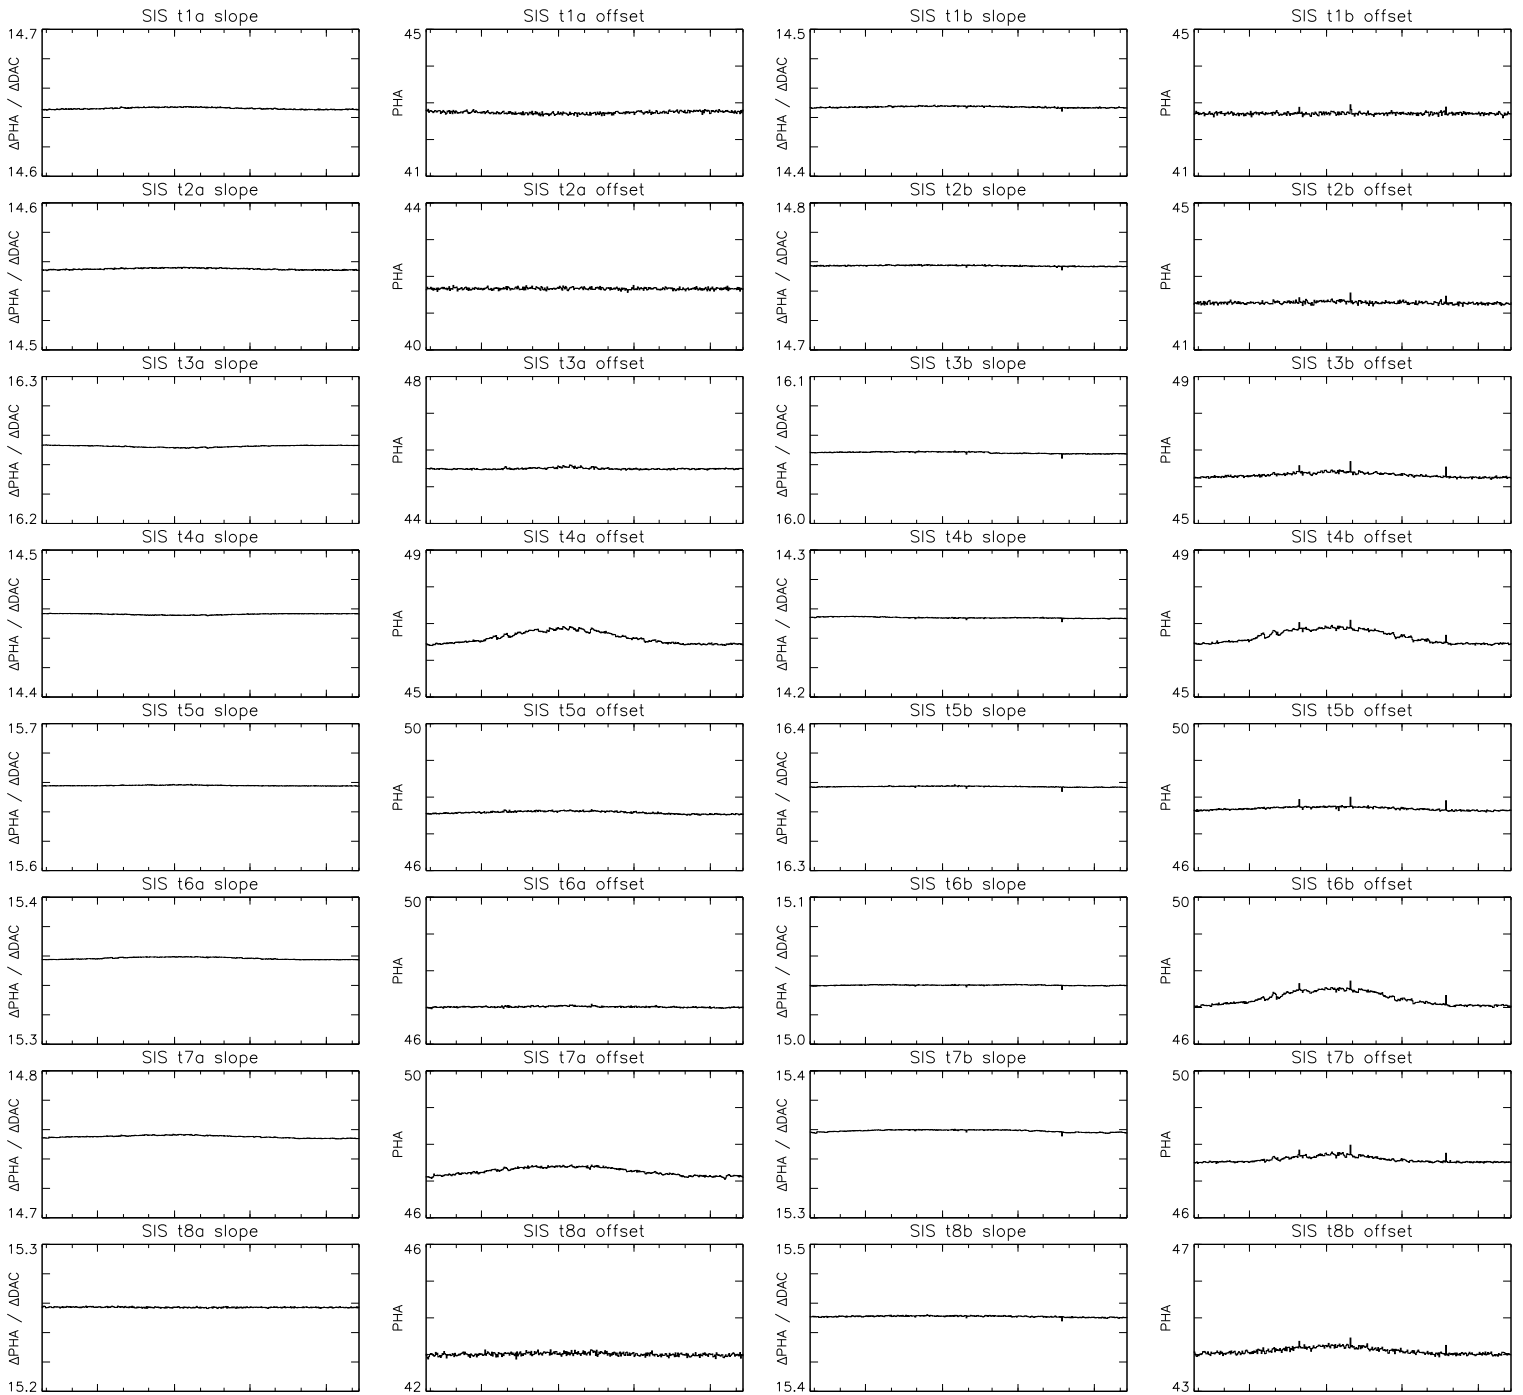

Bartels Rotation 2564–2577
 Stim events – Daily fitted slope & offset
 (27-Jul-2021 thru 08-Aug-2022) (208/2021 thru 220/2022)

Oct
Jan
Apr
Jul
 time (27-Jul-2021 to 09-Aug-2022)