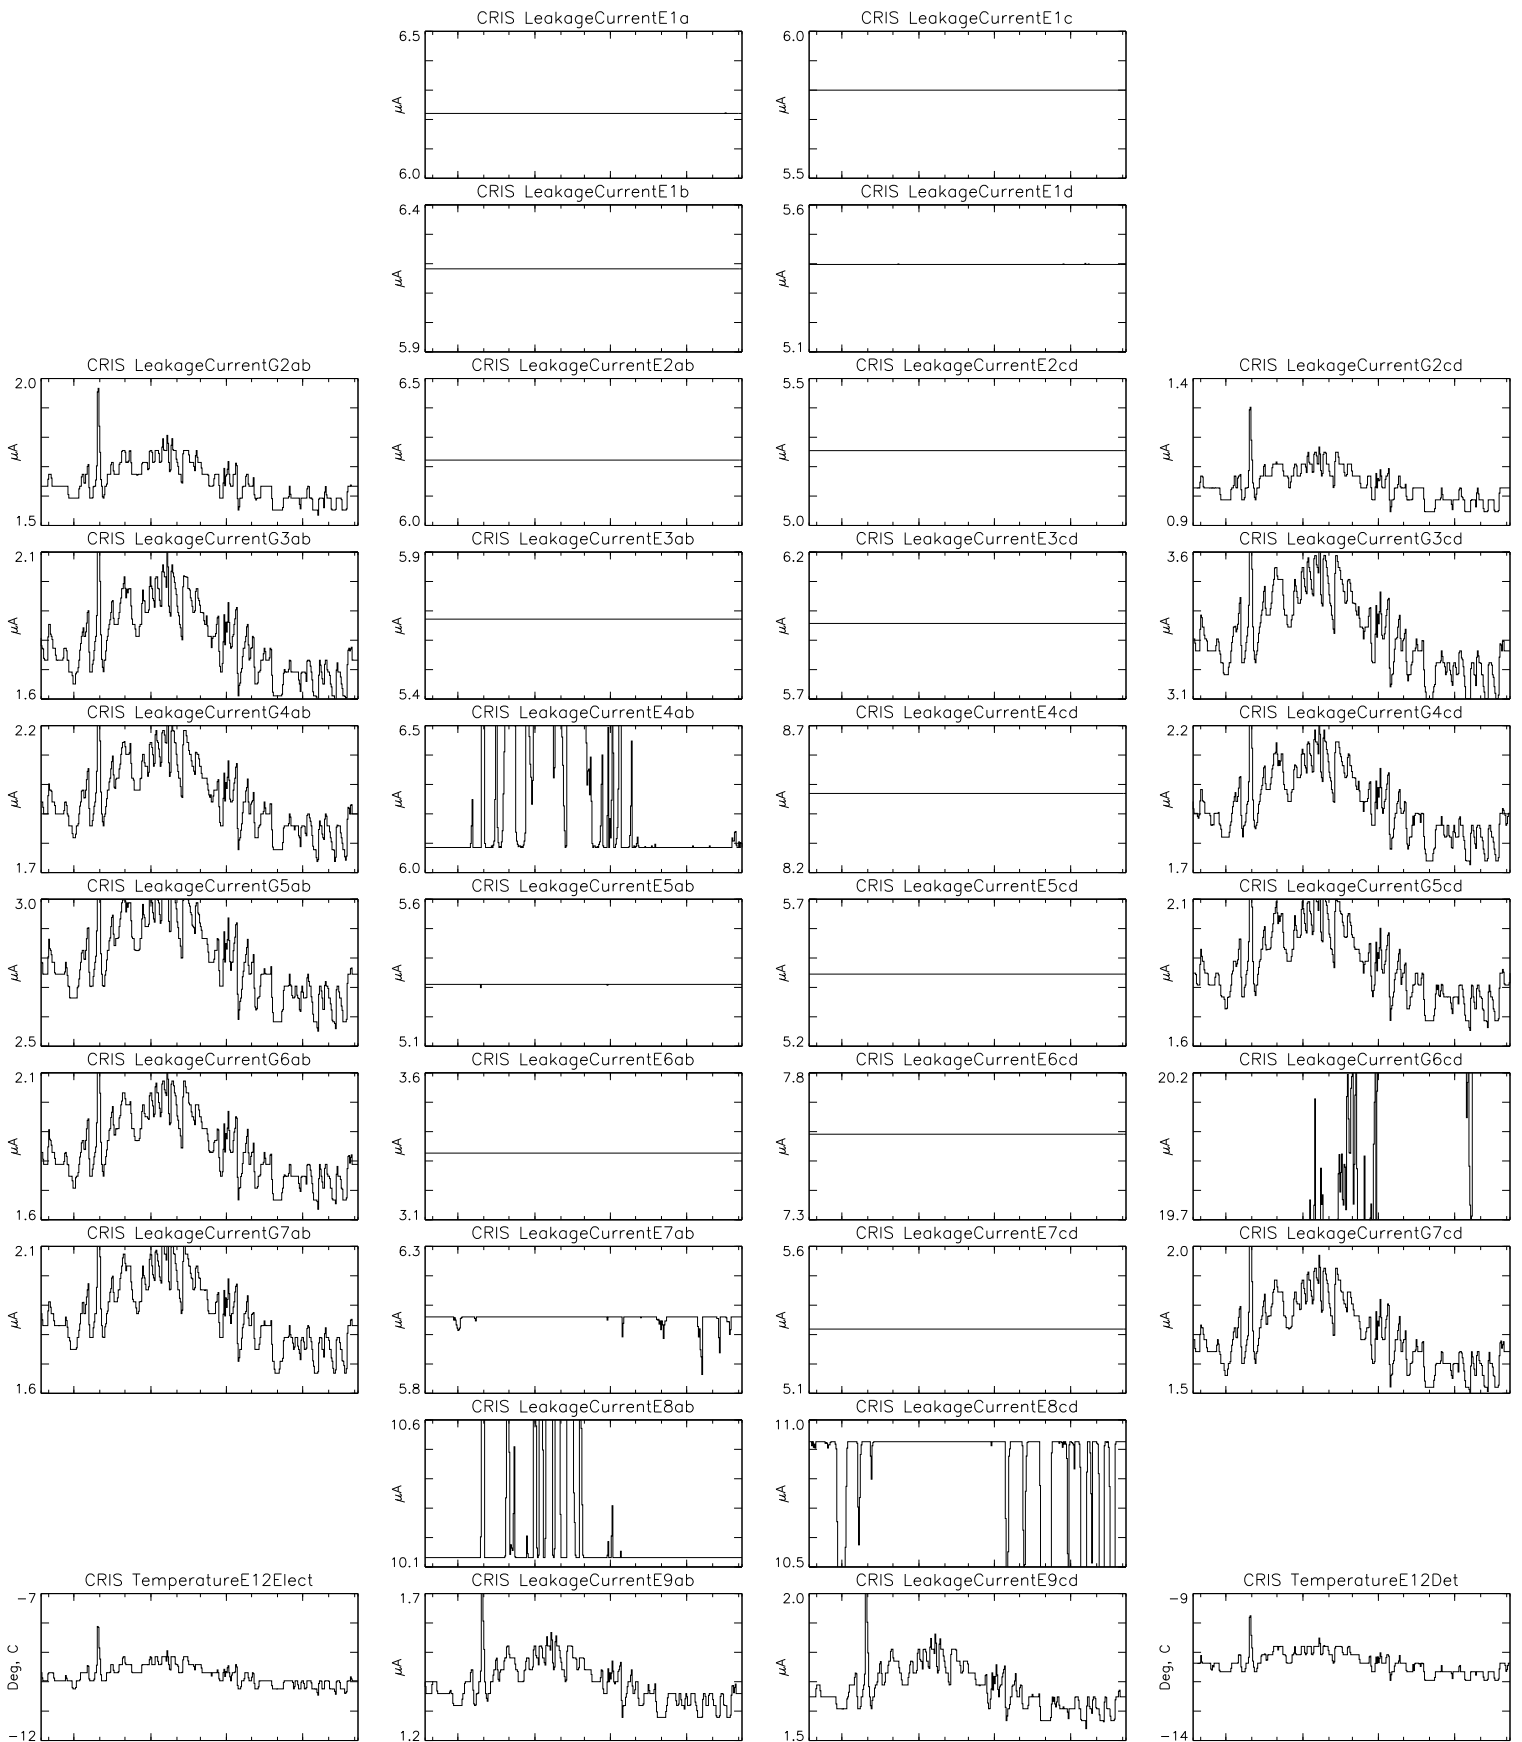

Bartels Rotation 2565-2578 – Daily Averages
 (23-Aug-2021 thru 04-Sep-2022)
 (235/2021 thru 247/2022)

Oct Jan Apr Jul
 time (23-Aug-2021 to 05-Sep-2022)

Bartels Rotation 2565–2578 – Daily Averages
 (23-Aug-2021 thru 04-Sep-2022)
 (235/2021 thru 247/2022)

Oct

Jan

Apr

Jul

time (23-Aug-2021 to 05-Sep-2022)

Bartels Rotation 2565-2578 – Daily Averages
(23-Aug-2021 thru 04-Sep-2022)
(235/2021 thru 247/2022)

Oct Jan Apr Jul
time (23-Aug-2021 to 05-Sep-2022)

Bartels Rotation 2565–2578 – Daily Averages (23–Aug–2021 thru 04–Sep–2022) (235/2021 thru 247/2022)

Oct
Jan
Apr
Jul

time (23–Aug–2021 to 05–Sep–2022)