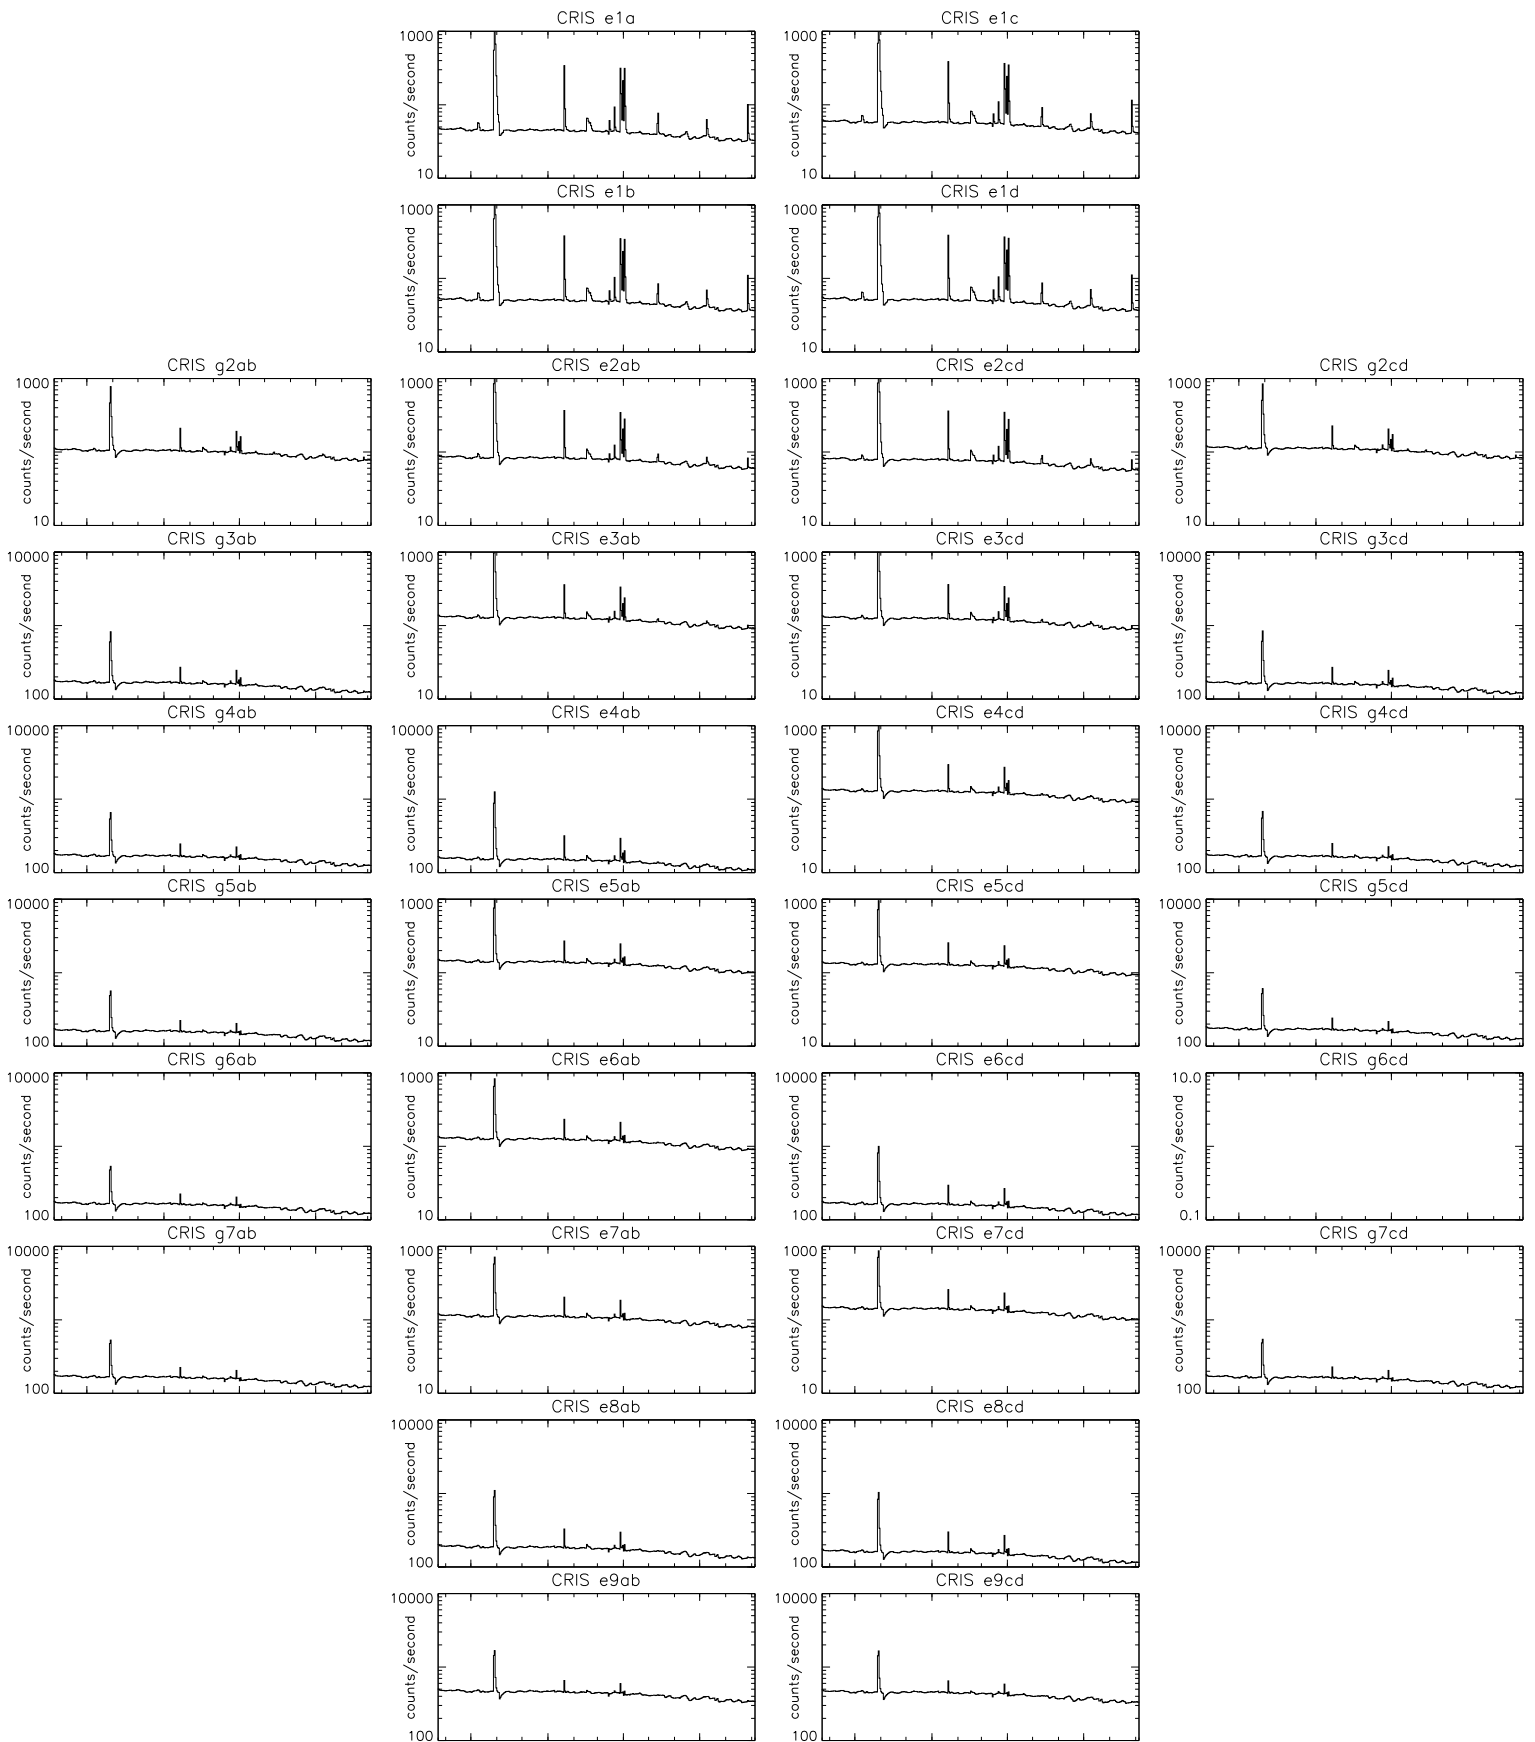

Bartels Rotation 2565-2578 – Daily Averages
 (23-Aug-2021 thru 04-Sep-2022)
 (235/2021 thru 247/2022)

Oct Jan Apr Jul
 time (23-Aug-2021 to 05-Sep-2022)

Bartels Rotation 2565–2578 – Daily Averages
 (23-Aug-2021 thru 04-Sep-2022)
 (235/2021 thru 247/2022)

Oct

Jan

Apr

Jul

time (23-Aug-2021 to 05-Sep-2022)

Bartels Rotation 2565-2578 – Daily Averages
(23-Aug-2021 thru 04-Sep-2022)
(235/2021 thru 247/2022)

Oct Jan Apr Jul
time (23-Aug-2021 to 05-Sep-2022)

Bartels Rotation 2565–2578 – Daily Averages (23–Aug–2021 thru 04–Sep–2022) (235/2021 thru 247/2022)

Oct
Jan
Apr
Jul

time (23–Aug–2021 to 05–Sep–2022)