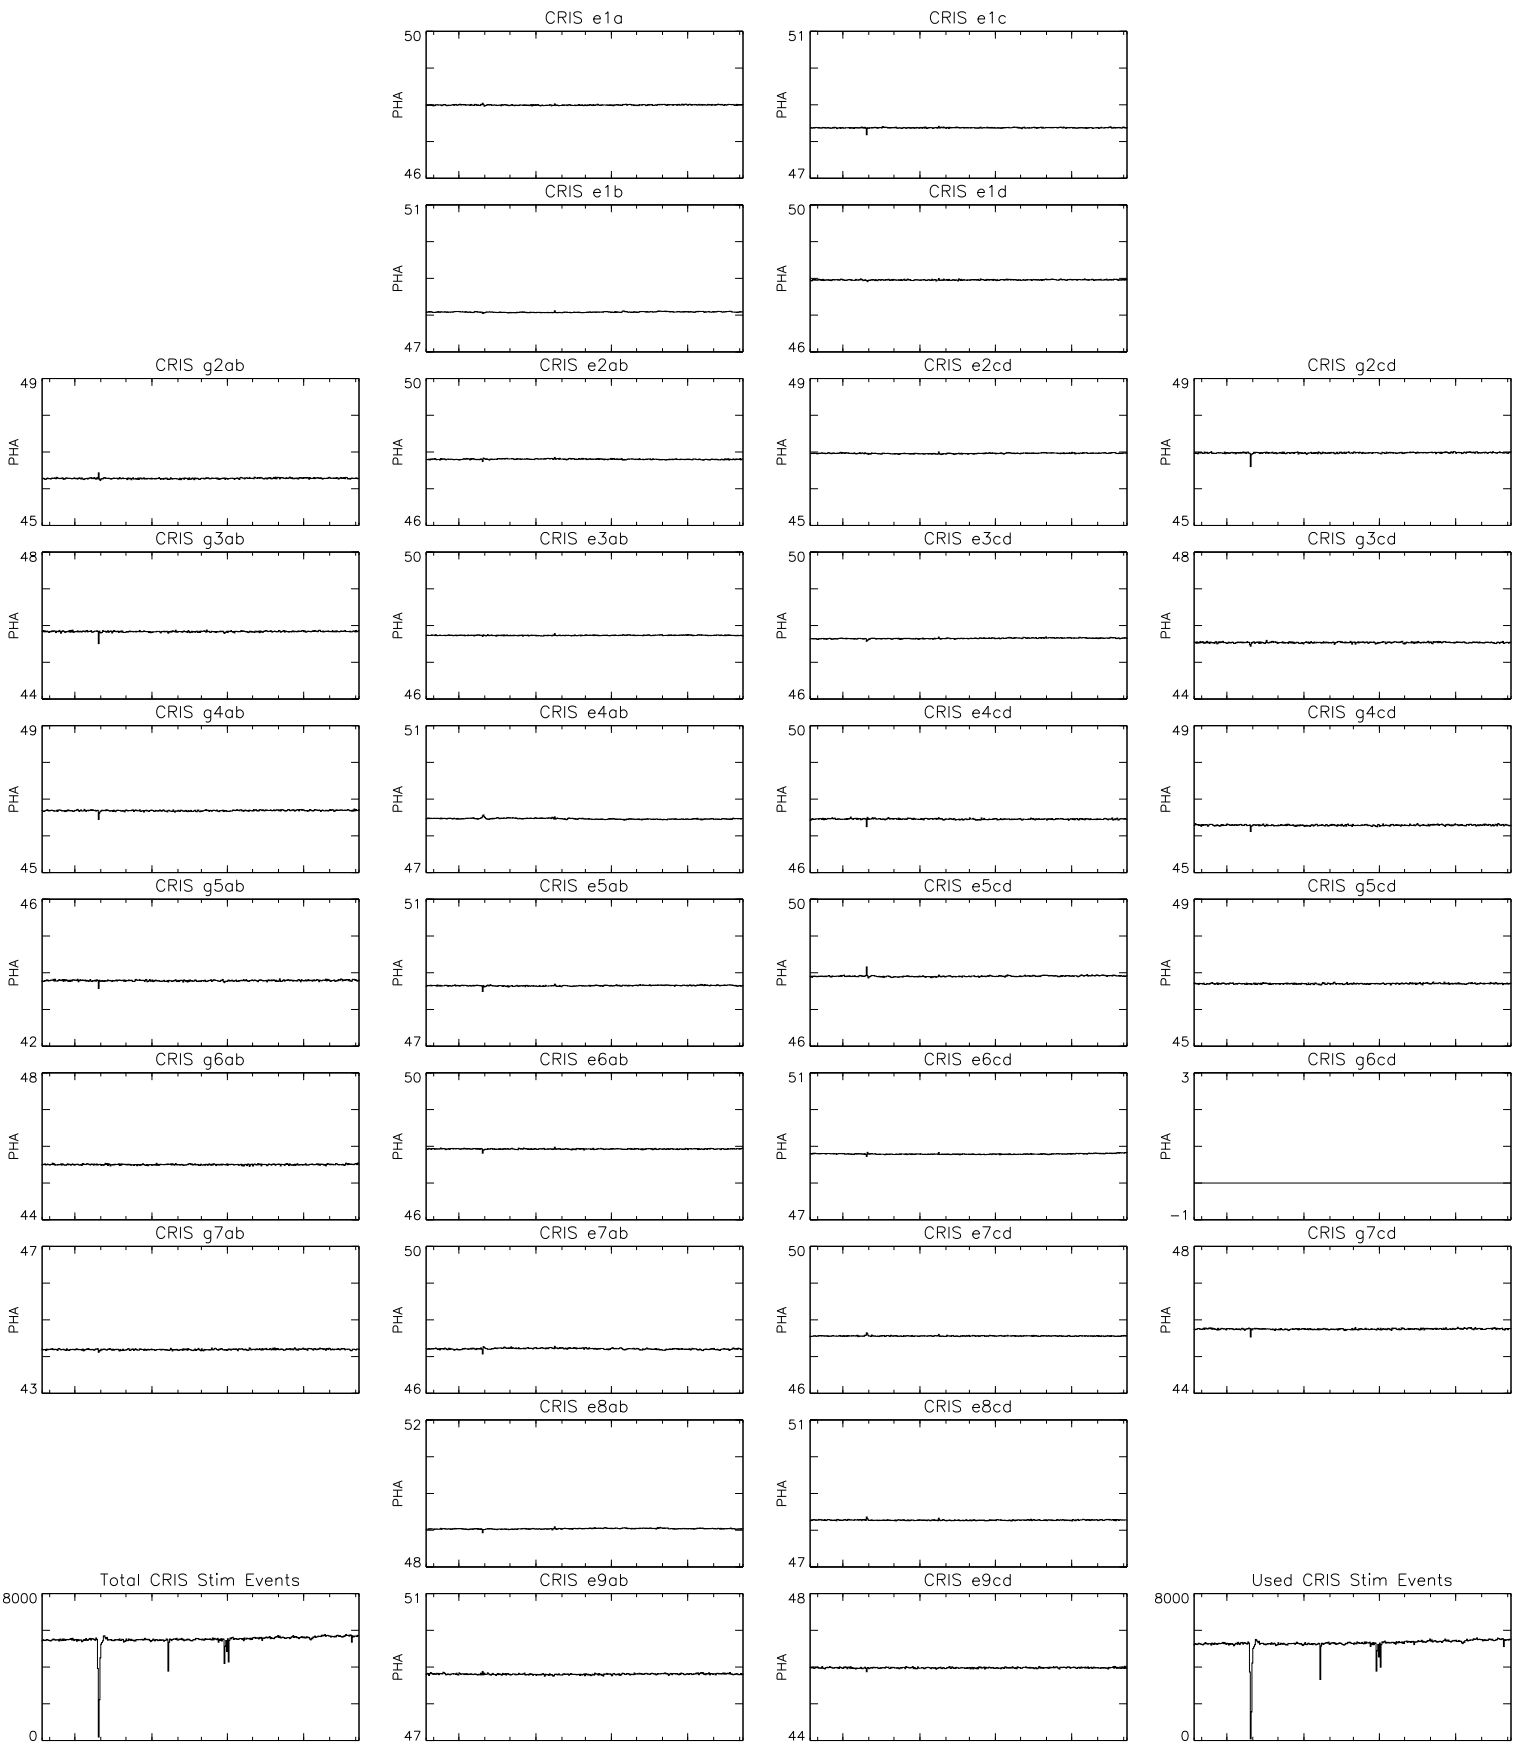

Bartels Rotation 2565–2578
 Stim events – Daily fitted slope
 (23–Aug–2021 thru 04–Sep–2022) (235/2021 thru 247/2022)

time (23–Aug–2021 to 05–Sep–2022)

Bartels Rotation 2565–2578
 Stim events – Daily fitted offset
 (23–Aug–2021 thru 04–Sep–2022) (235/2021 thru 247/2022)

Oct Jan Apr Jul
 time (23–Aug–2021 to 05–Sep–2022)