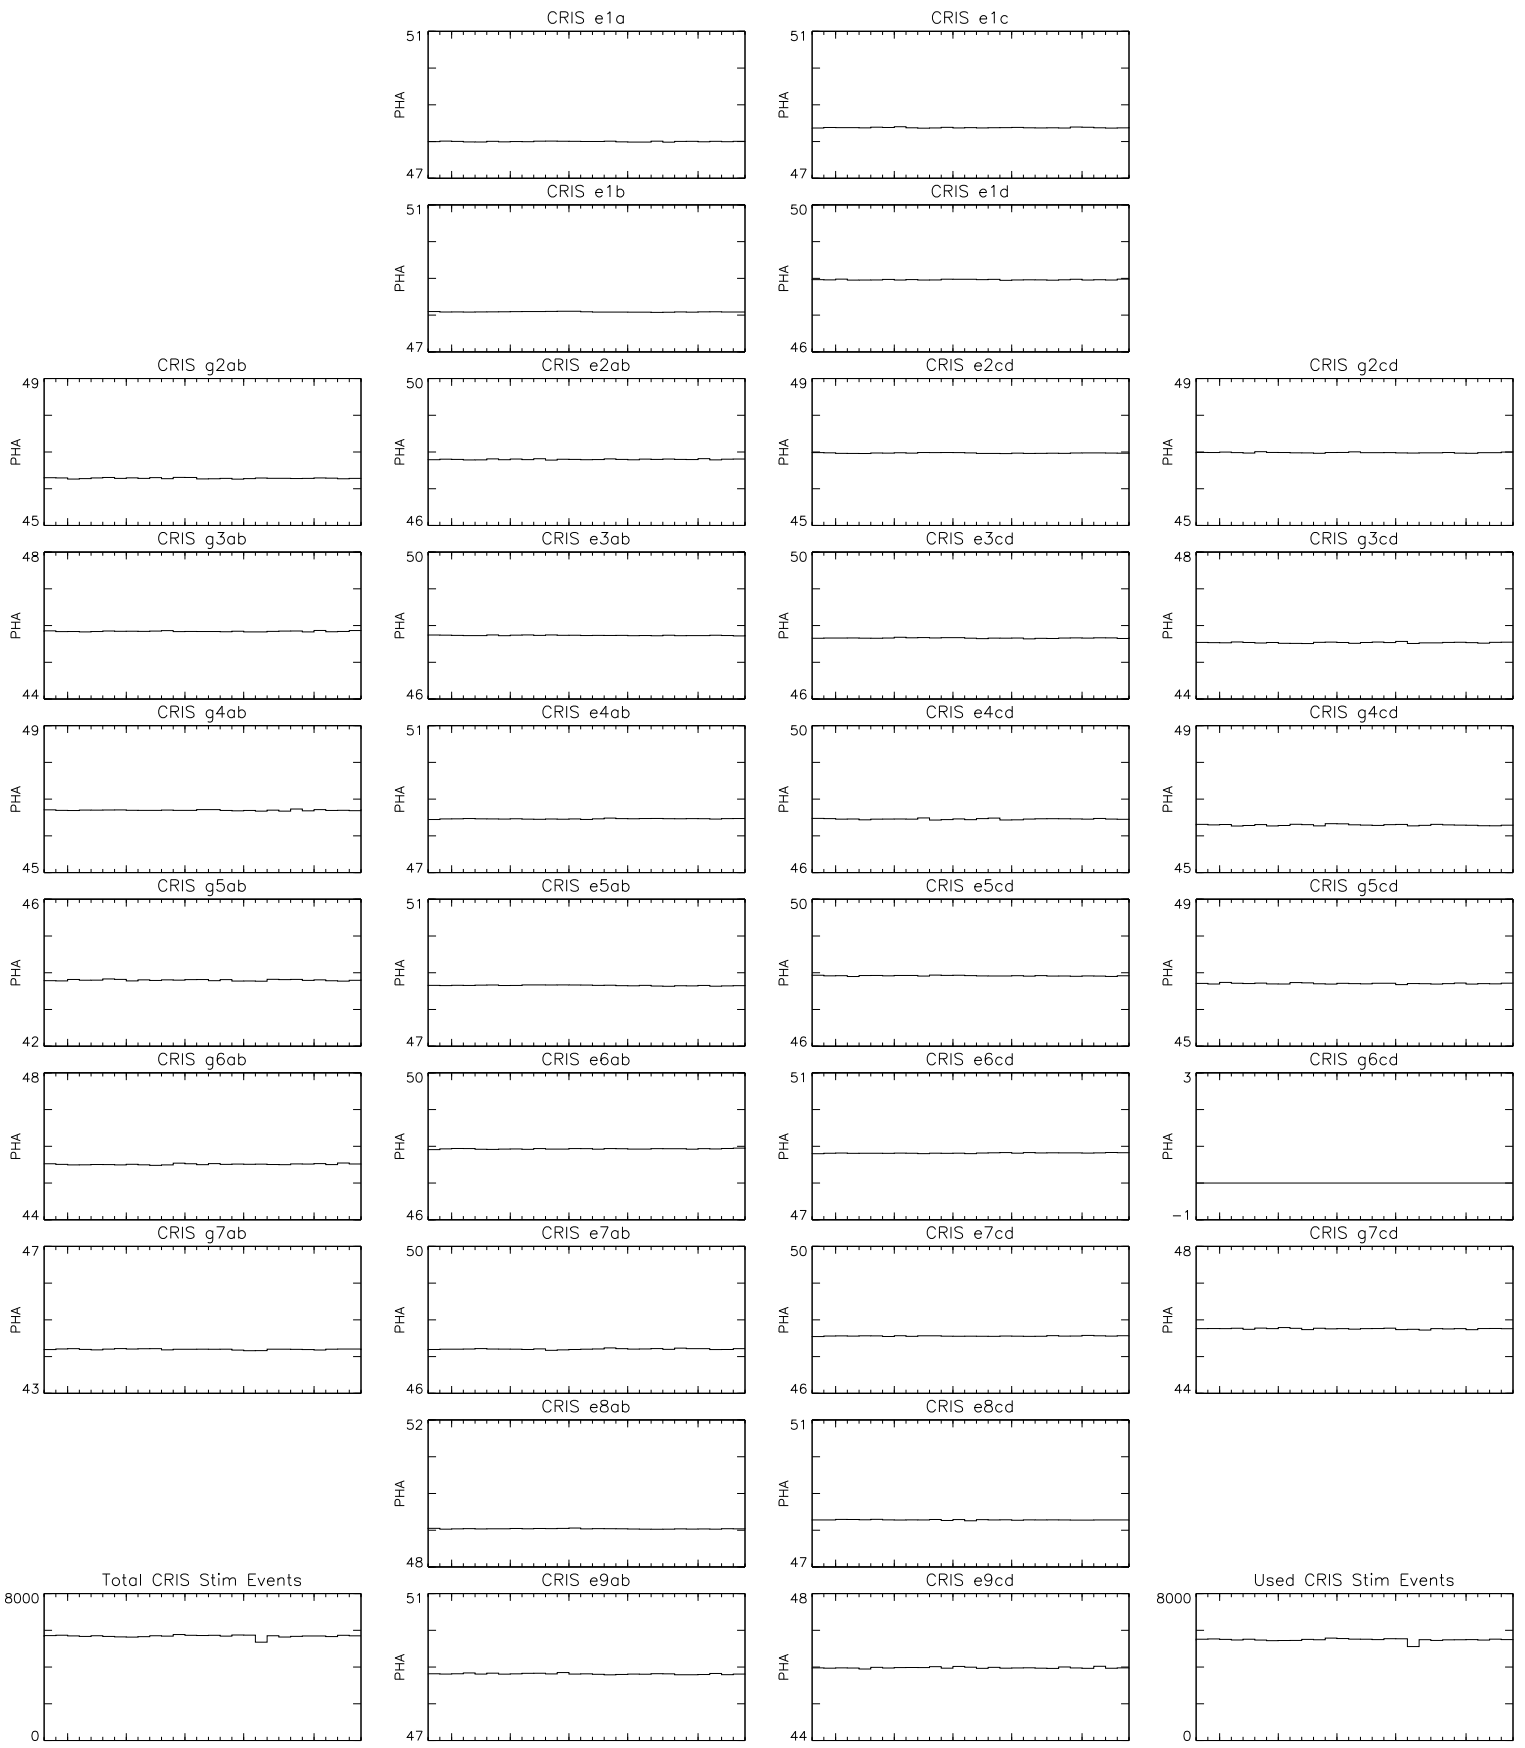

Bartels Rotation 2578  
 Stim events – Daily fitted slope  
 (09-Aug-2022 thru 04-Sep-2022) (221/2022 thru 247/2022)

Bartels Rotation 2578  
 Stim events – Daily fitted offset  
 (09-Aug-2022 thru 04-Sep-2022) (221/2022 thru 247/2022)

11                      16                      21                      26                      Sep 1  
 time (09-Aug-2022 to 05-Sep-2022)