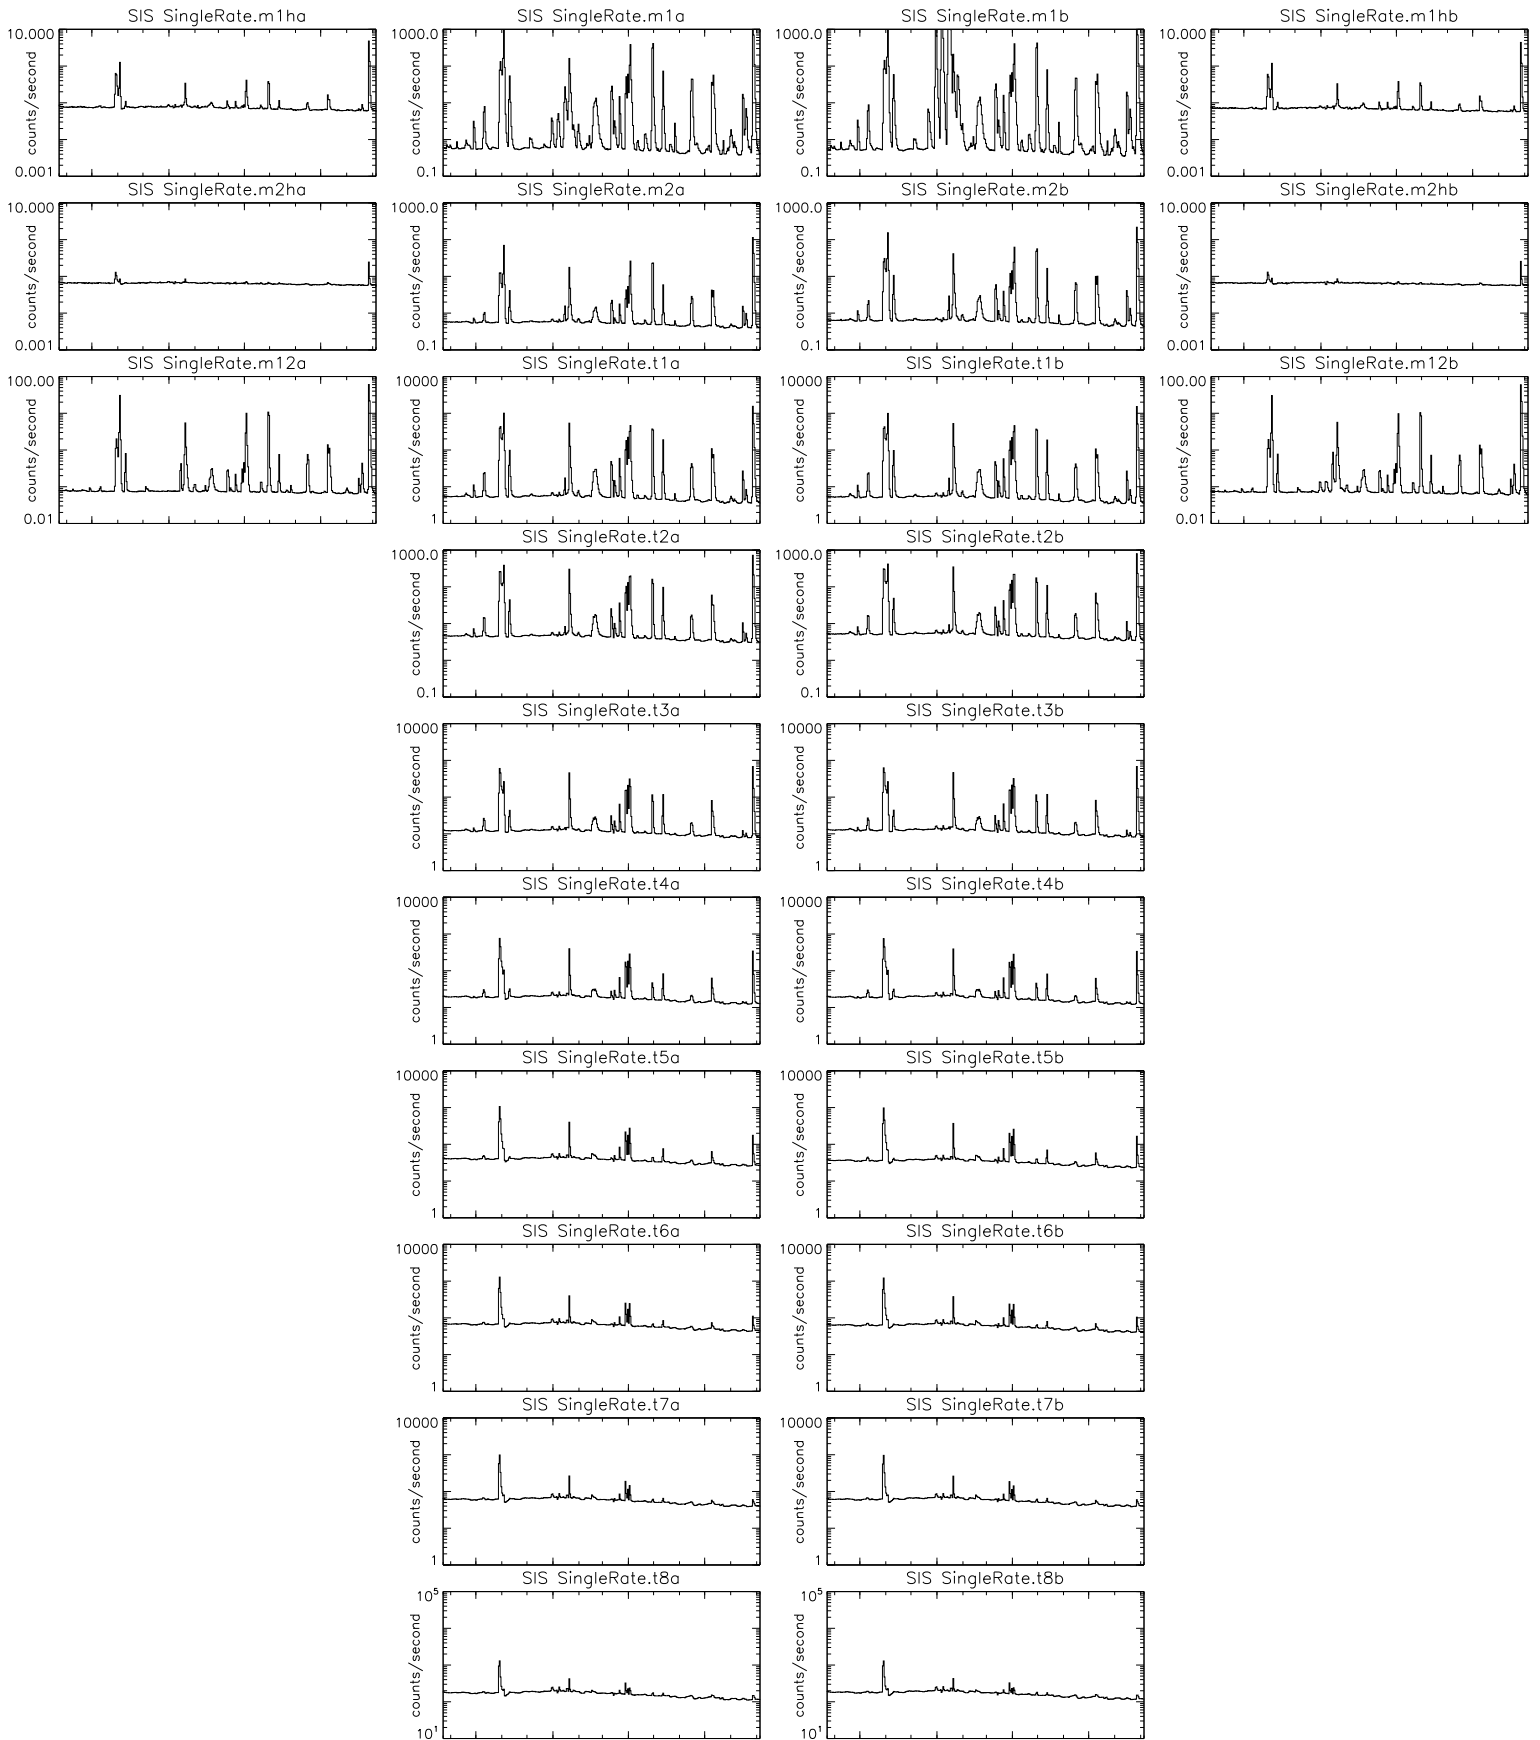

Bartels Rotation 2565-2578 – Daily Averages (23-Aug-2021 thru 04-Sep-2022) (235/2021 thru 247/2022)

Oct

Jan

Apr

Jul

time (23-Aug-2021 to 05-Sep-2022)

Bartels Rotation 2565-2578 – Daily Averages
(23-Aug-2021 thru 04-Sep-2022)
(235/2021 thru 247/2022)

Oct Jan Apr Jul
time (23-Aug-2021 to 05-Sep-2022)

Bartels Rotation 2565-2578 – Daily Averages (23-Aug-2021 thru 04-Sep-2022) (235/2021 thru 247/2022)

Oct

Jan

Apr

Jul

time (23-Aug-2021 to 05-Sep-2022)