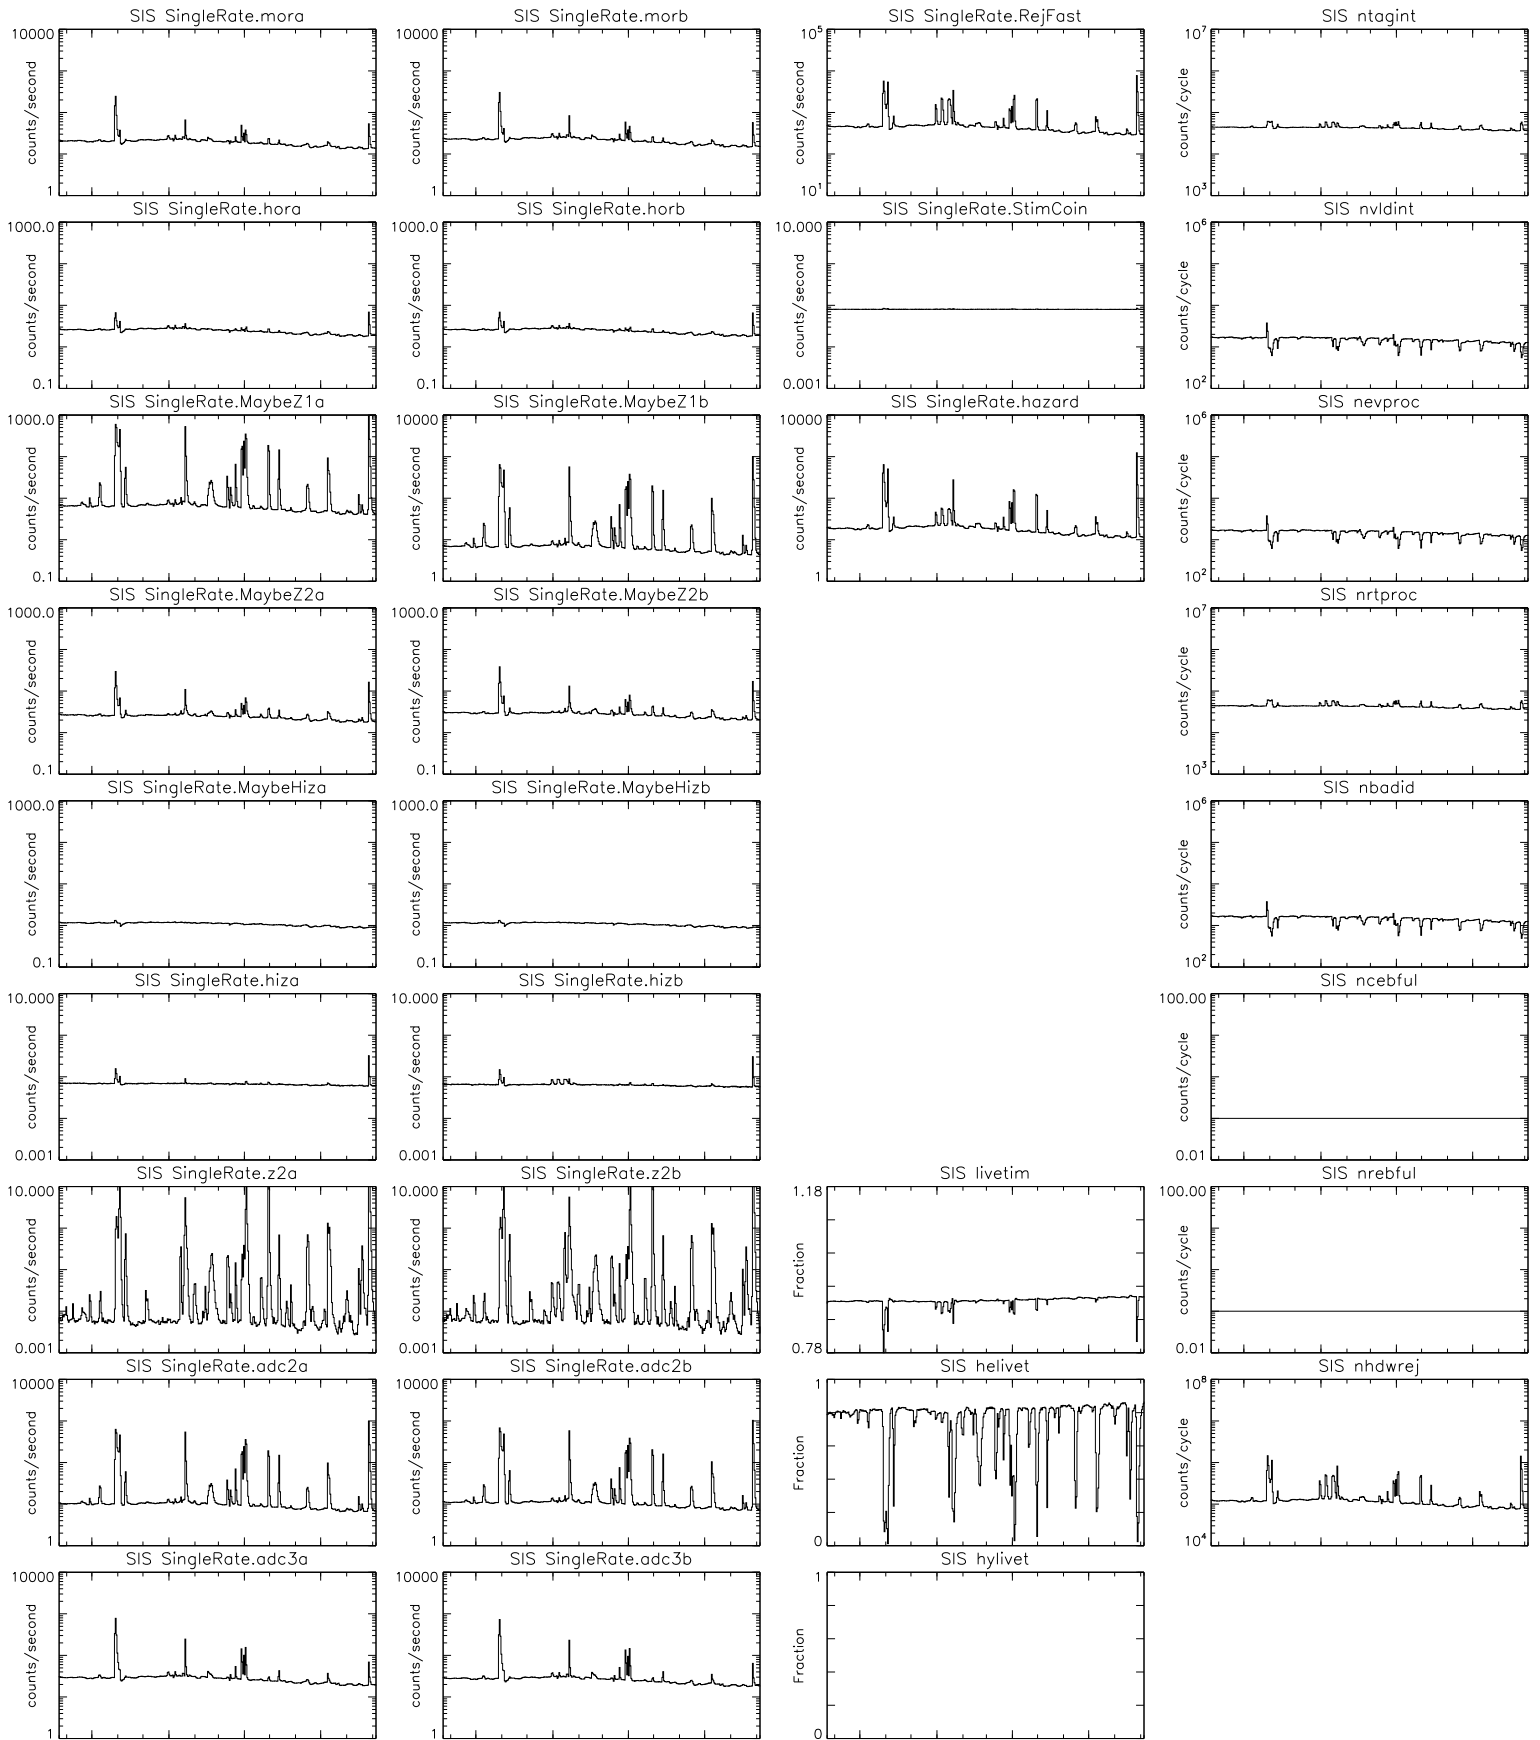

Bartels Rotation 2565-2578 – Daily Averages (23-Aug-2021 thru 04-Sep-2022) (235/2021 thru 247/2022)

Oct

Jan

Apr

Jul

time (23-Aug-2021 to 05-Sep-2022)

Bartels Rotation 2565-2578 – Daily Averages
(23-Aug-2021 thru 04-Sep-2022)
(235/2021 thru 247/2022)

Oct Jan Apr Jul
time (23-Aug-2021 to 05-Sep-2022)

Bartels Rotation 2565-2578 – Daily Averages (23-Aug-2021 thru 04-Sep-2022) (235/2021 thru 247/2022)

Oct

Jan

Apr

Jul

time (23-Aug-2021 to 05-Sep-2022)