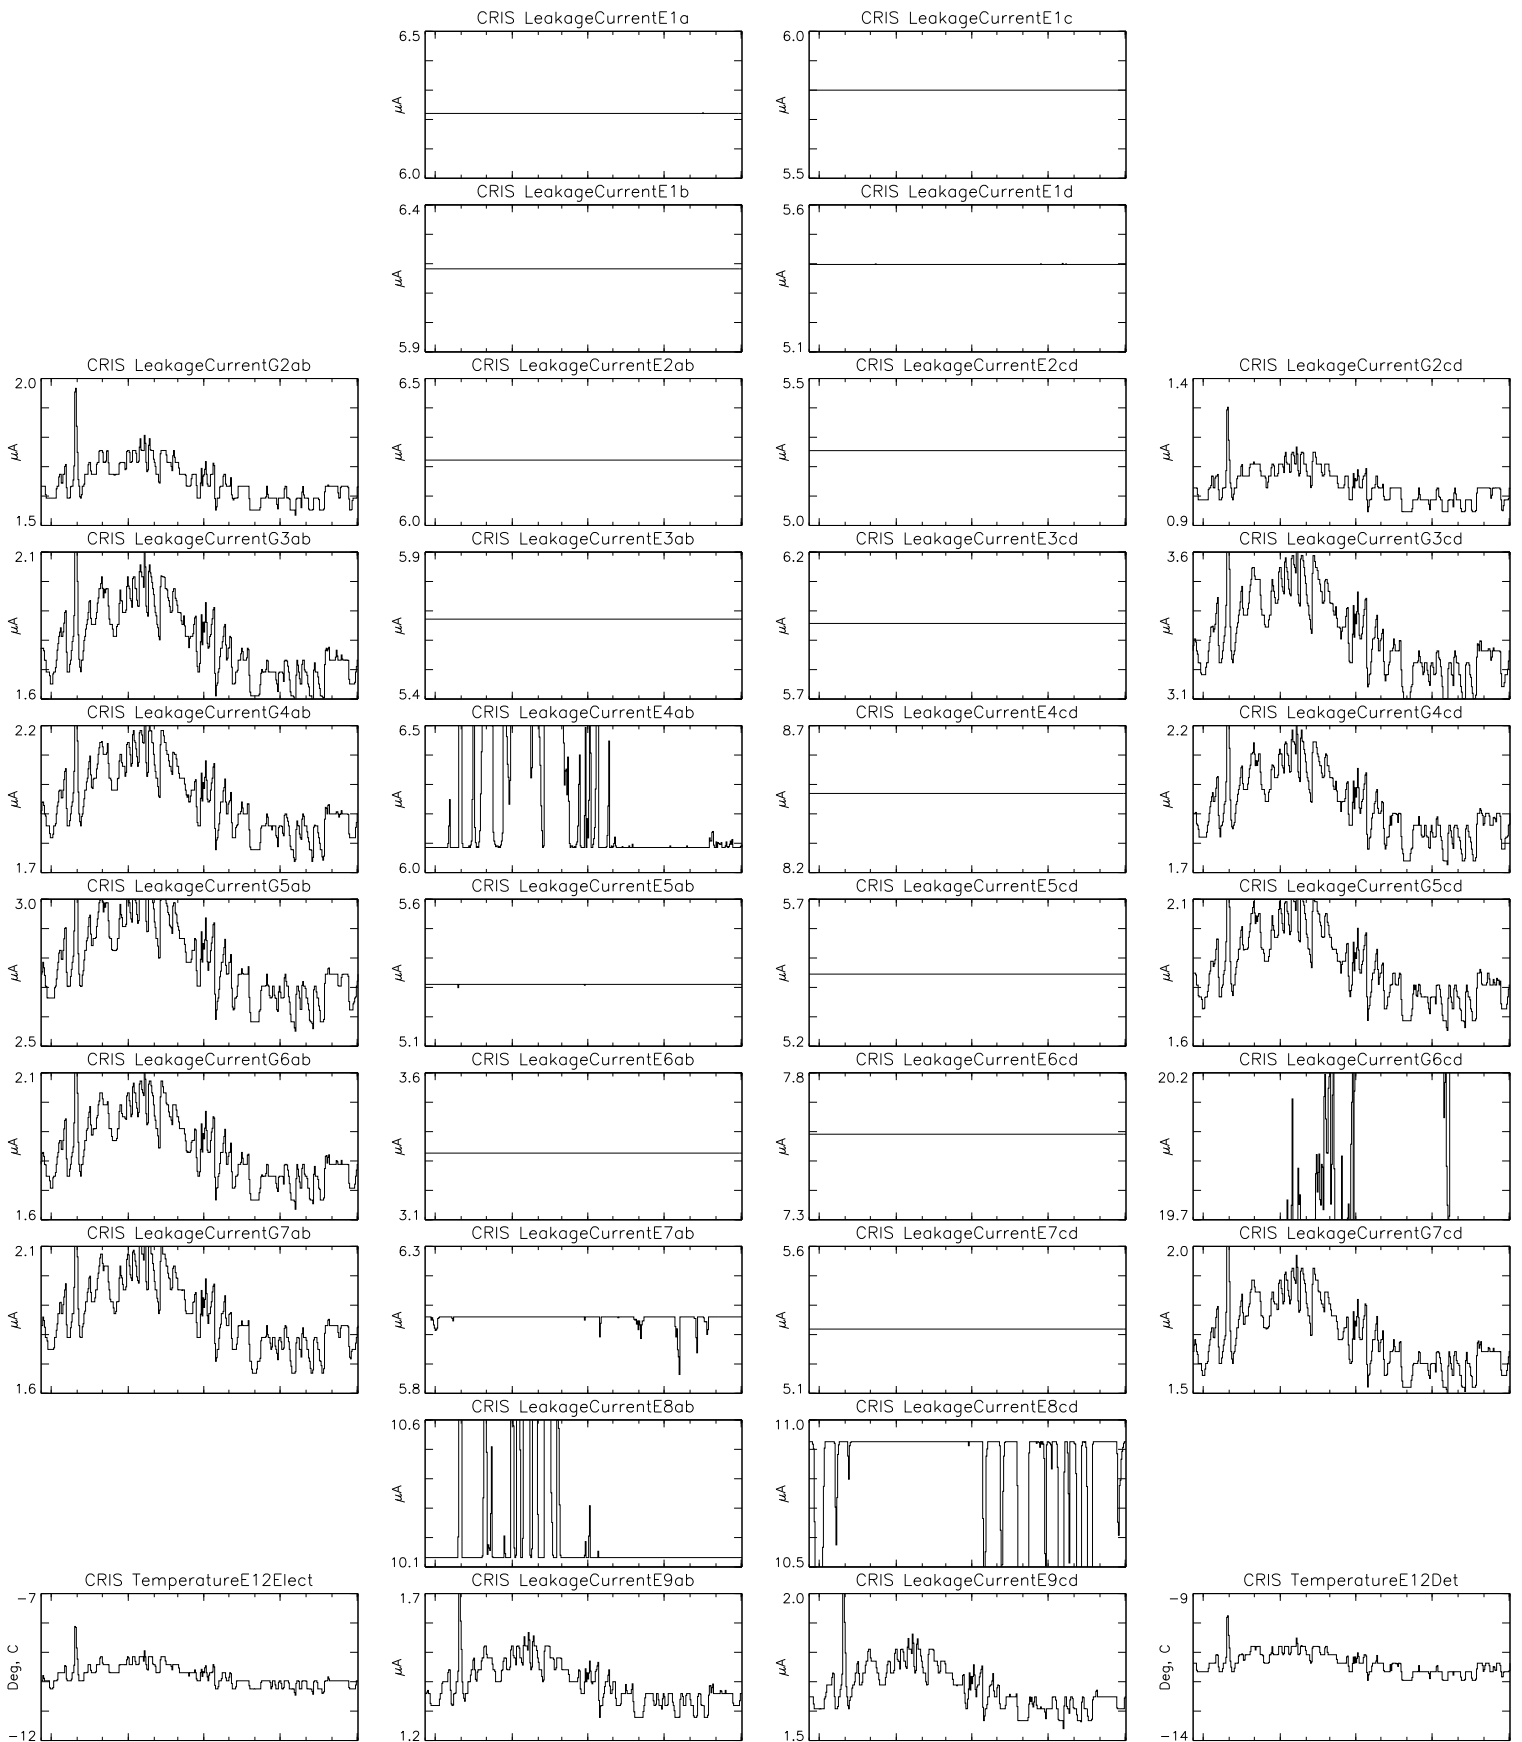

Bartels Rotation 2566-2579 – Daily Averages
 (19-Sep-2021 thru 01-Oct-2022)
 (262/2021 thru 274/2022)

Oct Jan Apr Jul Oct
 time (19-Sep-2021 to 02-Oct-2022)

Bartels Rotation 2566–2579 – Daily Averages
 (19–Sep–2021 thru 01–Oct–2022)
 (262/2021 thru 274/2022)

Oct Jan Apr Jul Oct
 time (19–Sep–2021 to 02–Oct–2022)

Bartels Rotation 2566-2579 – Daily Averages
(19-Sep-2021 thru 01-Oct-2022)
(262/2021 thru 274/2022)

Oct Jan Apr Jul Oct
time (19-Sep-2021 to 02-Oct-2022)

Bartels Rotation 2566–2579 – Daily Averages (19-Sep-2021 thru 01-Oct-2022) (262/2021 thru 274/2022)