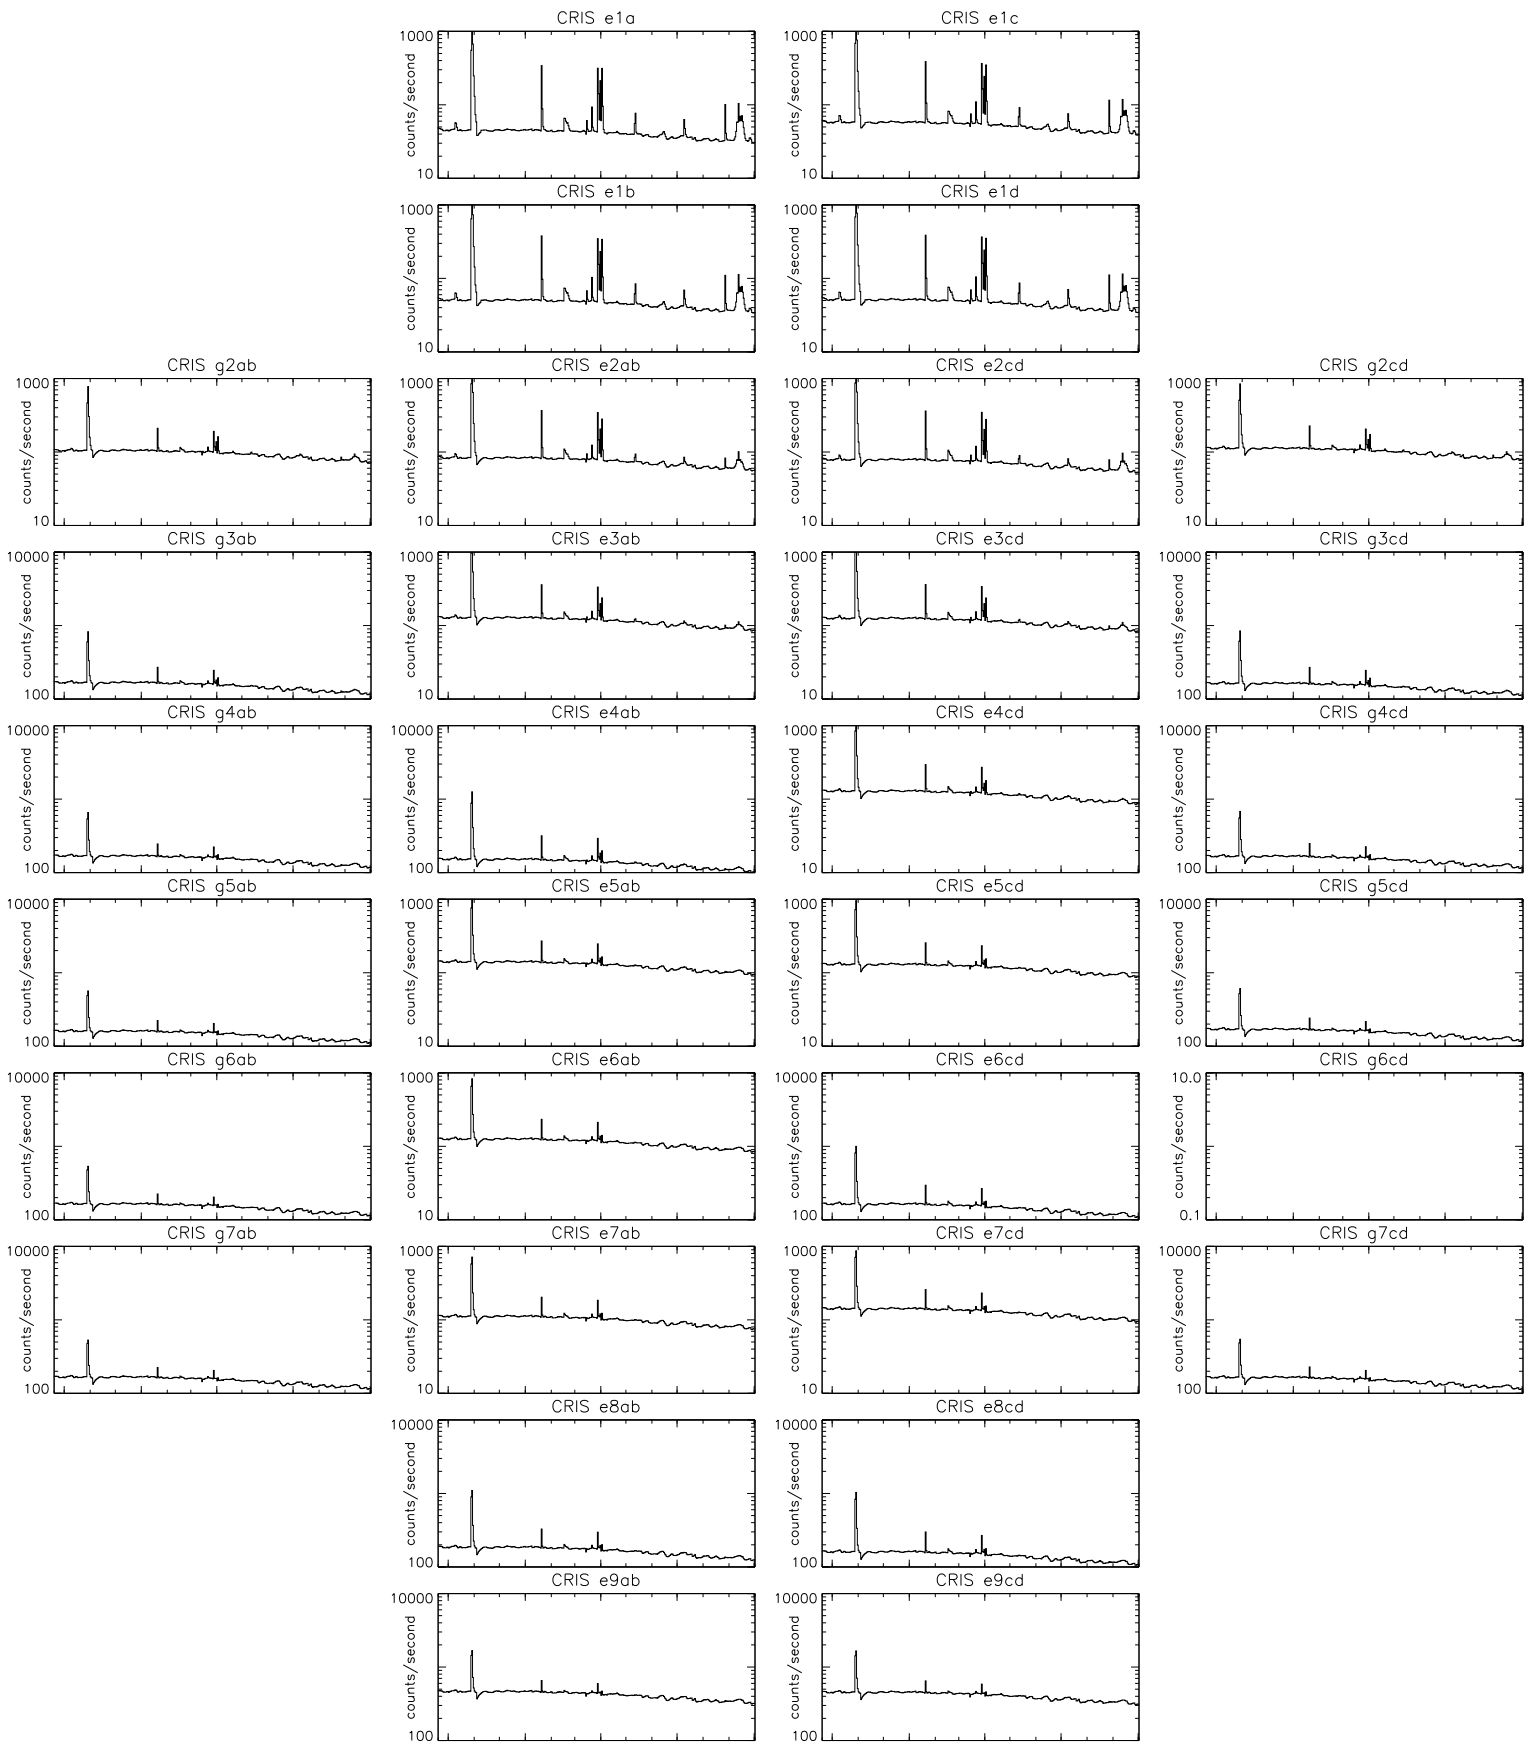

Bartels Rotation 2566-2579 – Daily Averages
 (19-Sep-2021 thru 01-Oct-2022)
 (262/2021 thru 274/2022)

Oct Jan Apr Jul Oct
 time (19-Sep-2021 to 02-Oct-2022)

Bartels Rotation 2566–2579 – Daily Averages
 (19–Sep–2021 thru 01–Oct–2022)
 (262/2021 thru 274/2022)

Oct Jan Apr Jul Oct
 time (19–Sep–2021 to 02–Oct–2022)

Bartels Rotation 2566-2579 – Daily Averages
(19-Sep-2021 thru 01-Oct-2022)
(262/2021 thru 274/2022)

Oct Jan Apr Jul Oct
time (19-Sep-2021 to 02-Oct-2022)

Bartels Rotation 2566–2579 – Daily Averages (19-Sep-2021 thru 01-Oct-2022) (262/2021 thru 274/2022)