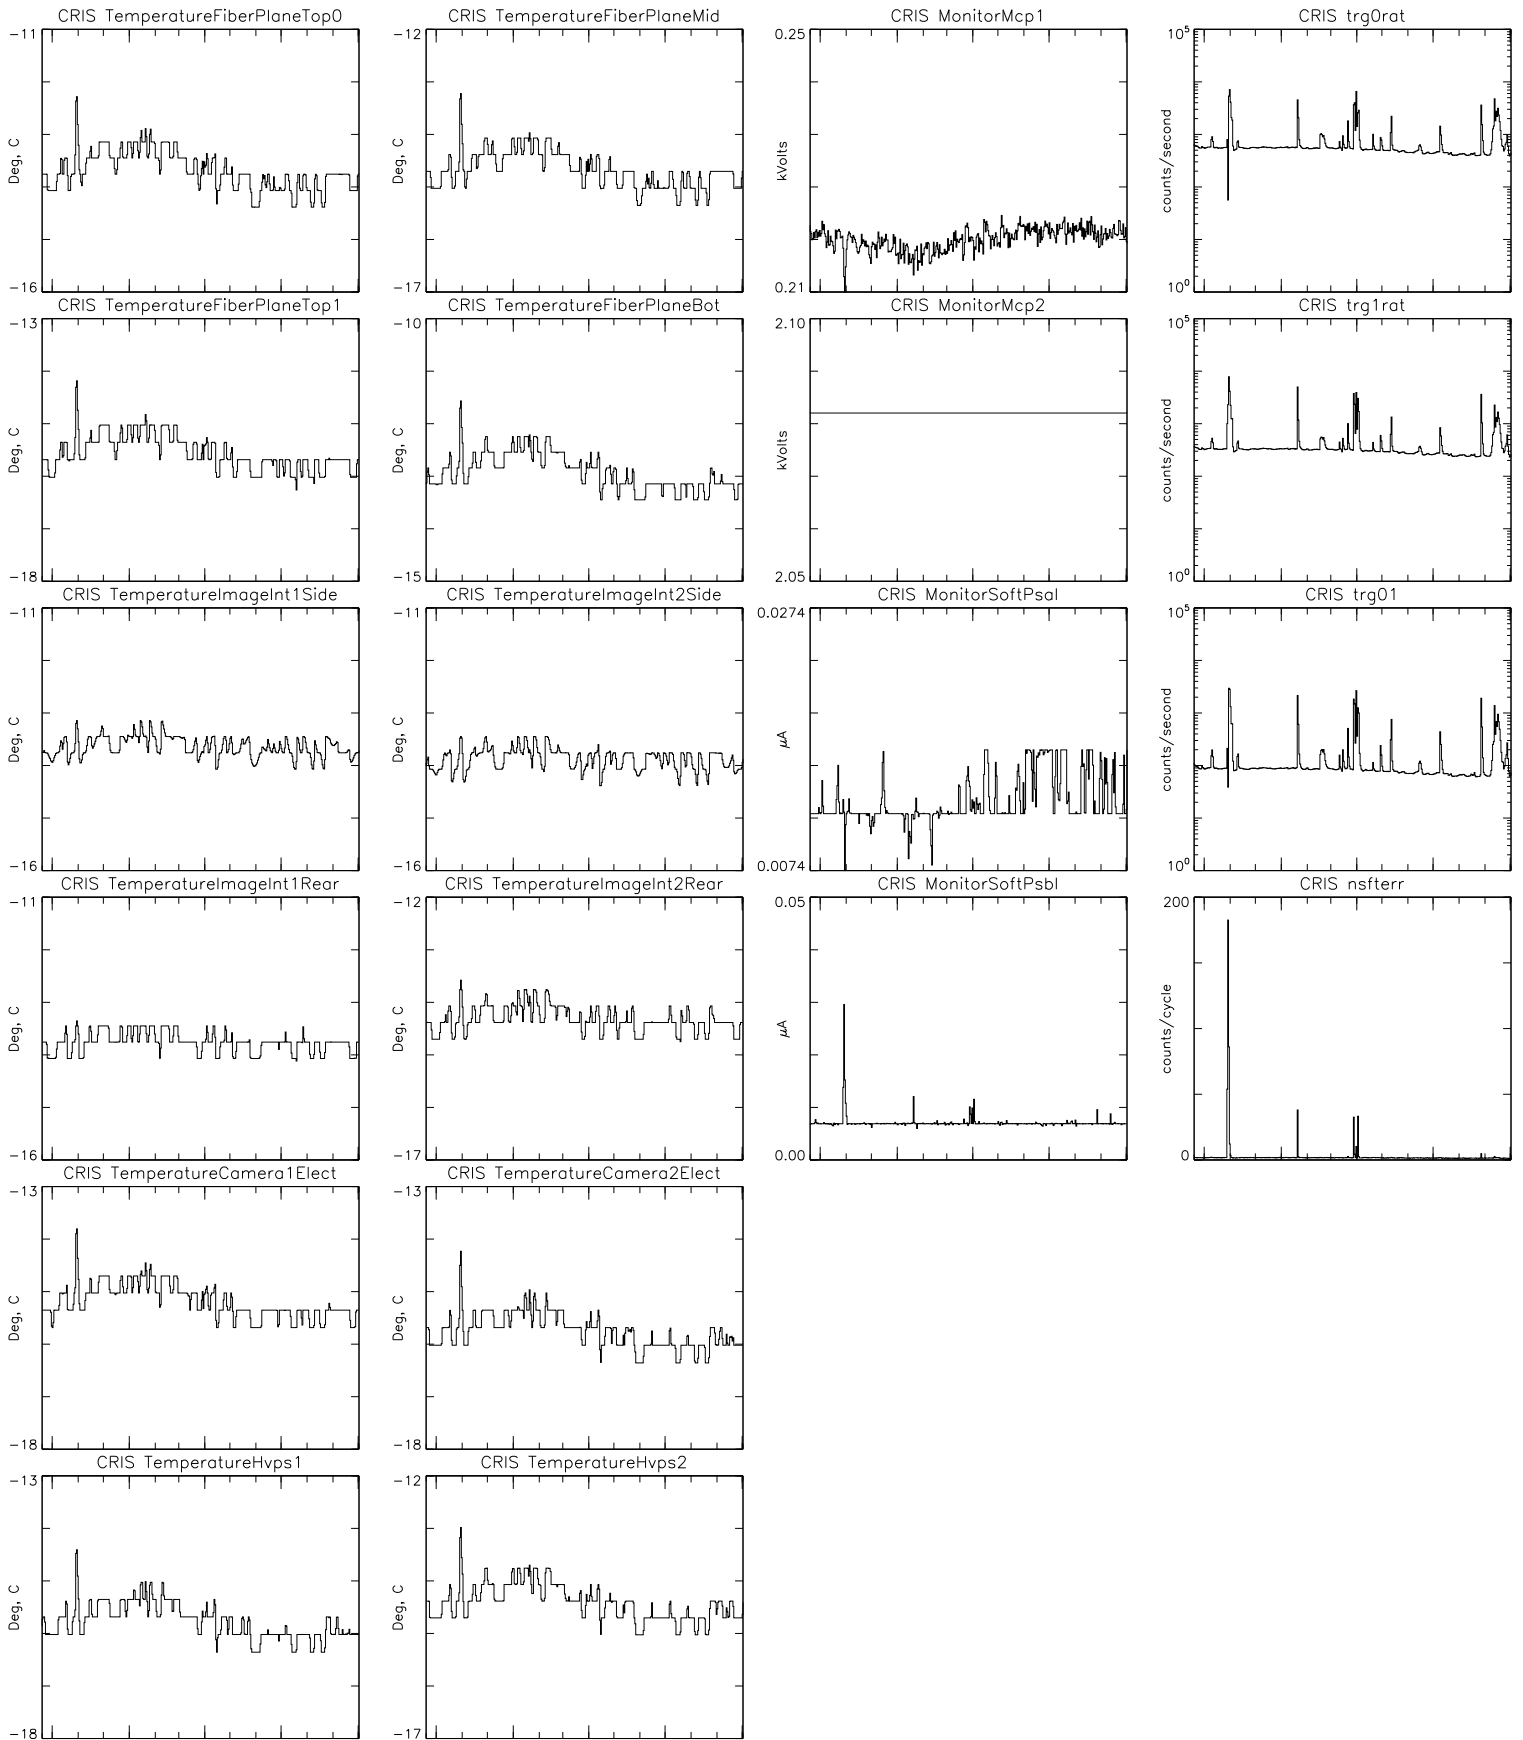

Bartels Rotation 2566-2579 – Daily Averages
 (19-Sep-2021 thru 01-Oct-2022)
 (262/2021 thru 274/2022)

Oct Jan Apr Jul Oct
 time (19-Sep-2021 to 02-Oct-2022)

Bartels Rotation 2566–2579 – Daily Averages
 (19–Sep–2021 thru 01–Oct–2022)
 (262/2021 thru 274/2022)

Oct Jan Apr Jul Oct
 time (19–Sep–2021 to 02–Oct–2022)

Bartels Rotation 2566-2579 – Daily Averages
(19-Sep-2021 thru 01-Oct-2022)
(262/2021 thru 274/2022)

Oct Jan Apr Jul Oct
time (19-Sep-2021 to 02-Oct-2022)

Bartels Rotation 2566–2579 – Daily Averages (19-Sep-2021 thru 01-Oct-2022) (262/2021 thru 274/2022)