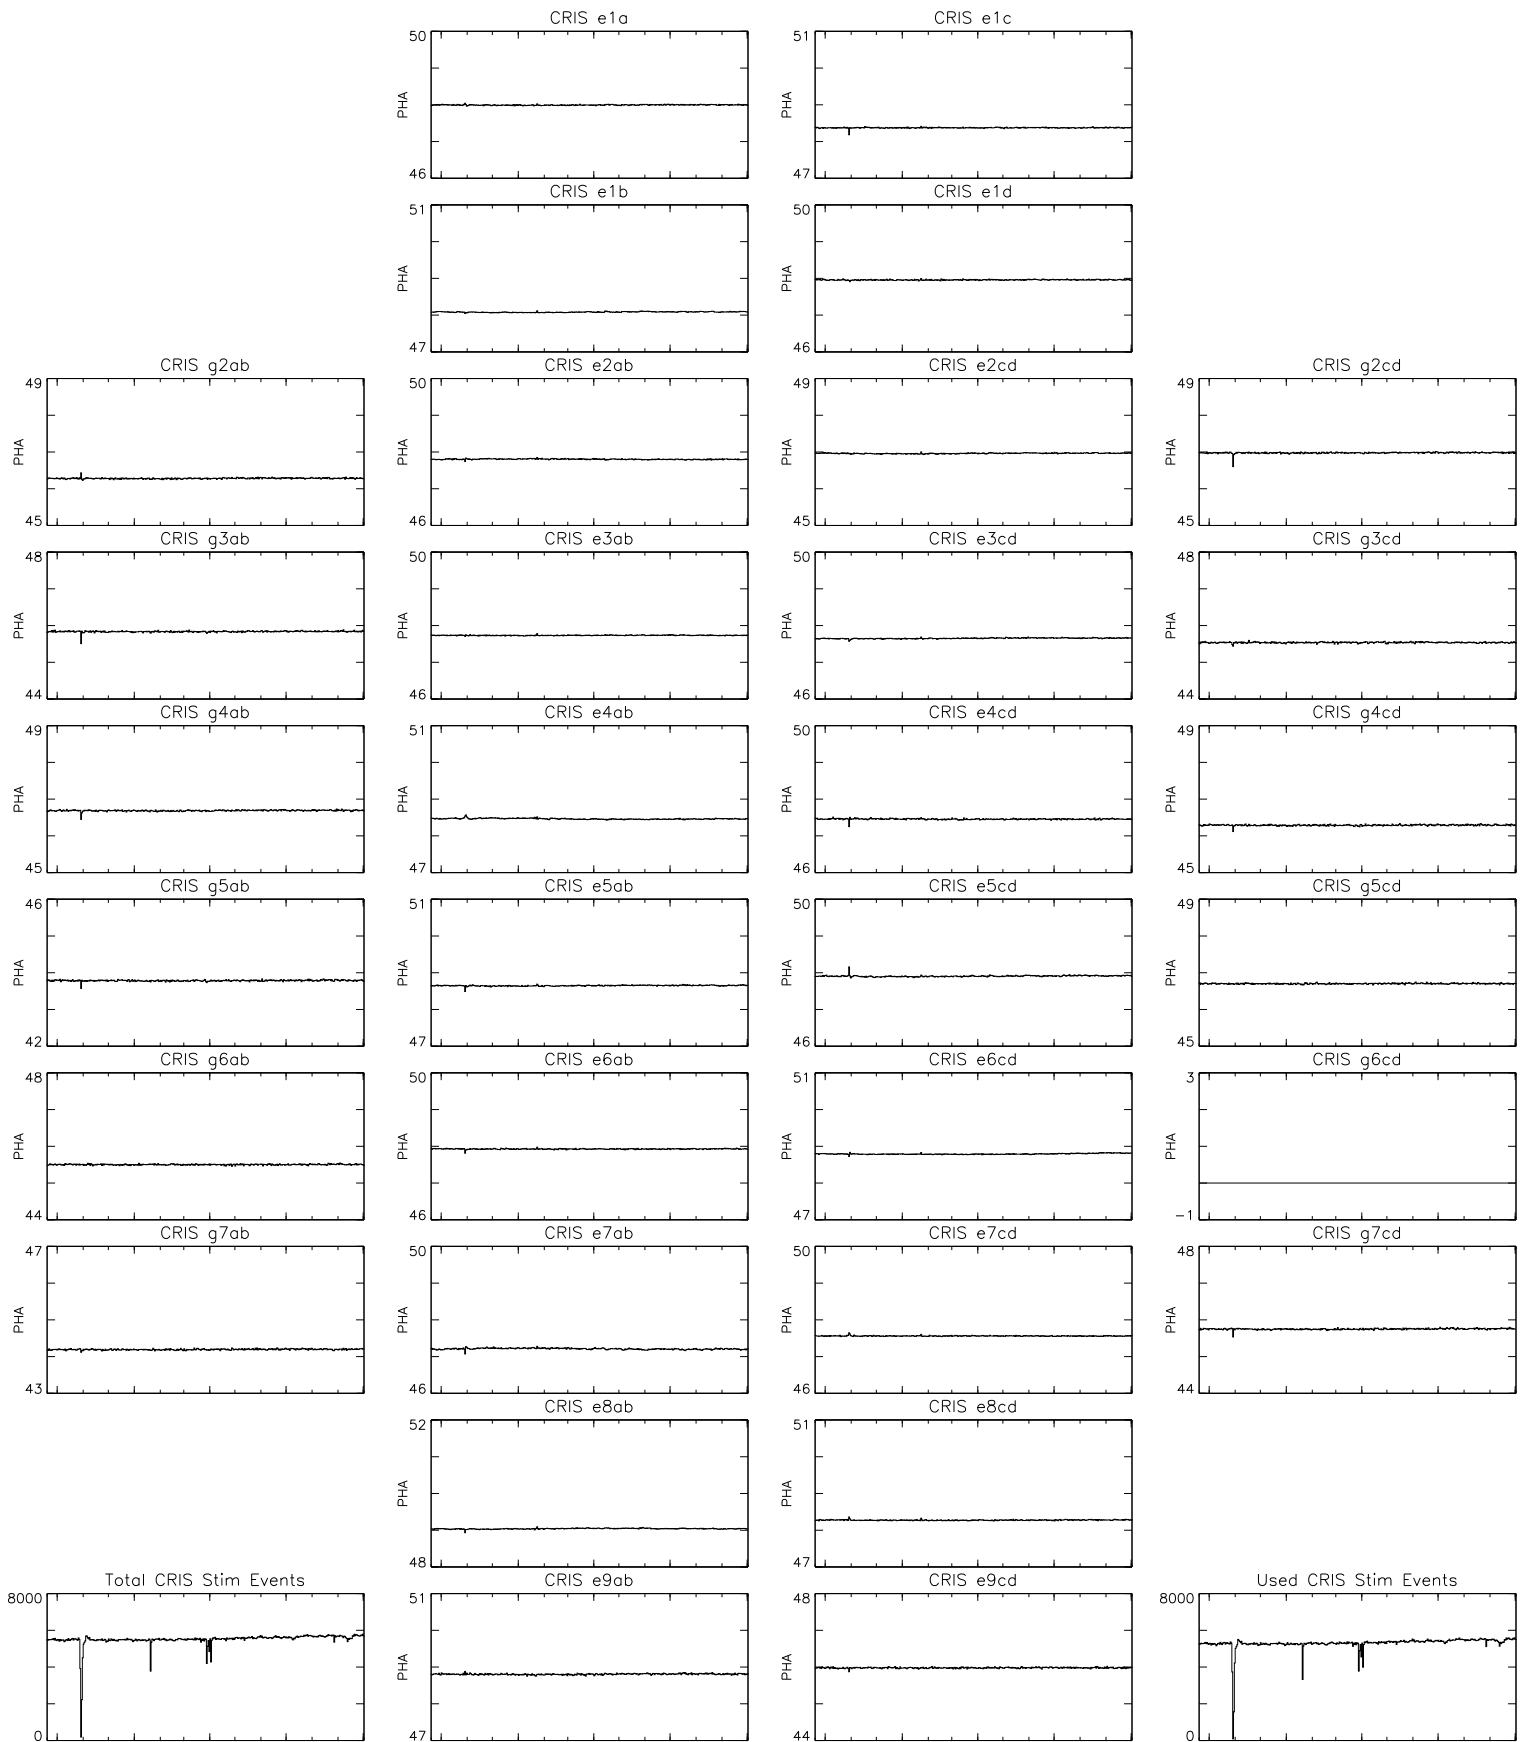

Bartels Rotation 2566–2579
 Stim events – Daily fitted slope
 (19–Sep–2021 thru 01–Oct–2022) (262/2021 thru 274/2022)

Oct Jan Apr Jul Oct
 time (19–Sep–2021 to 02–Oct–2022)

Bartels Rotation 2566–2579
 Stim events – Daily fitted offset
 (19–Sep–2021 thru 01–Oct–2022) (262/2021 thru 274/2022)

Oct Jan Apr Jul Oct
 time (19–Sep–2021 to 02–Oct–2022)