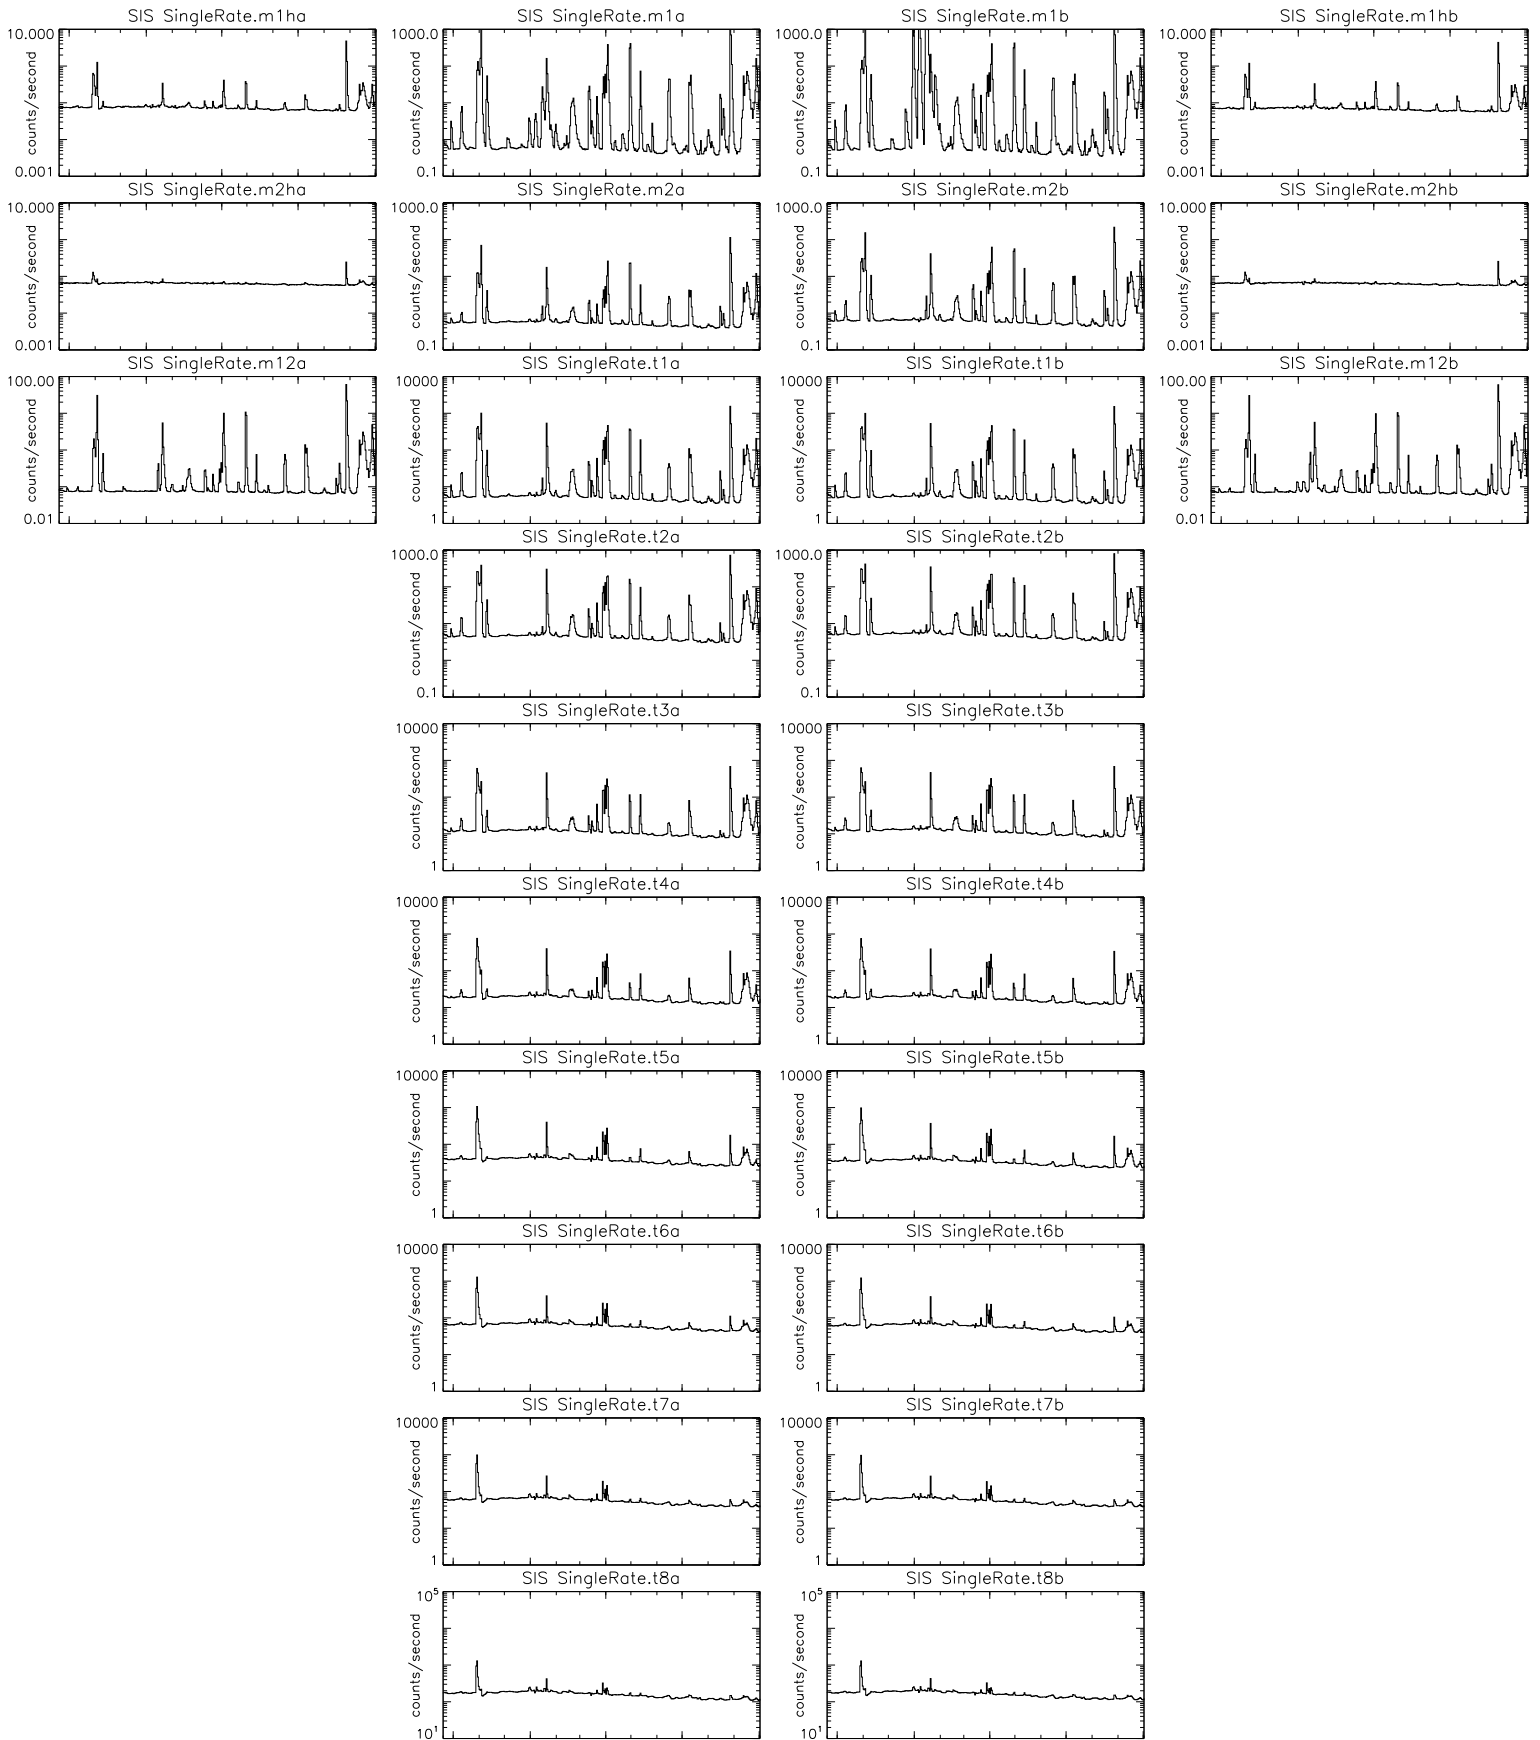

Bartels Rotation 2566–2579 – Daily Averages
 (19-Sep-2021 thru 01-Oct-2022)
 (262/2021 thru 274/2022)

Bartels Rotation 2566-2579 – Daily Averages
(19-Sep-2021 thru 01-Oct-2022)
(262/2021 thru 274/2022)

Oct Jan Apr Jul Oct
time (19-Sep-2021 to 02-Oct-2022)

Bartels Rotation 2566-2579 – Daily Averages
 (19-Sep-2021 thru 01-Oct-2022)
 (262/2021 thru 274/2022)

Oct Jan Apr Jul Oct
 time (19-Sep-2021 to 02-Oct-2022)