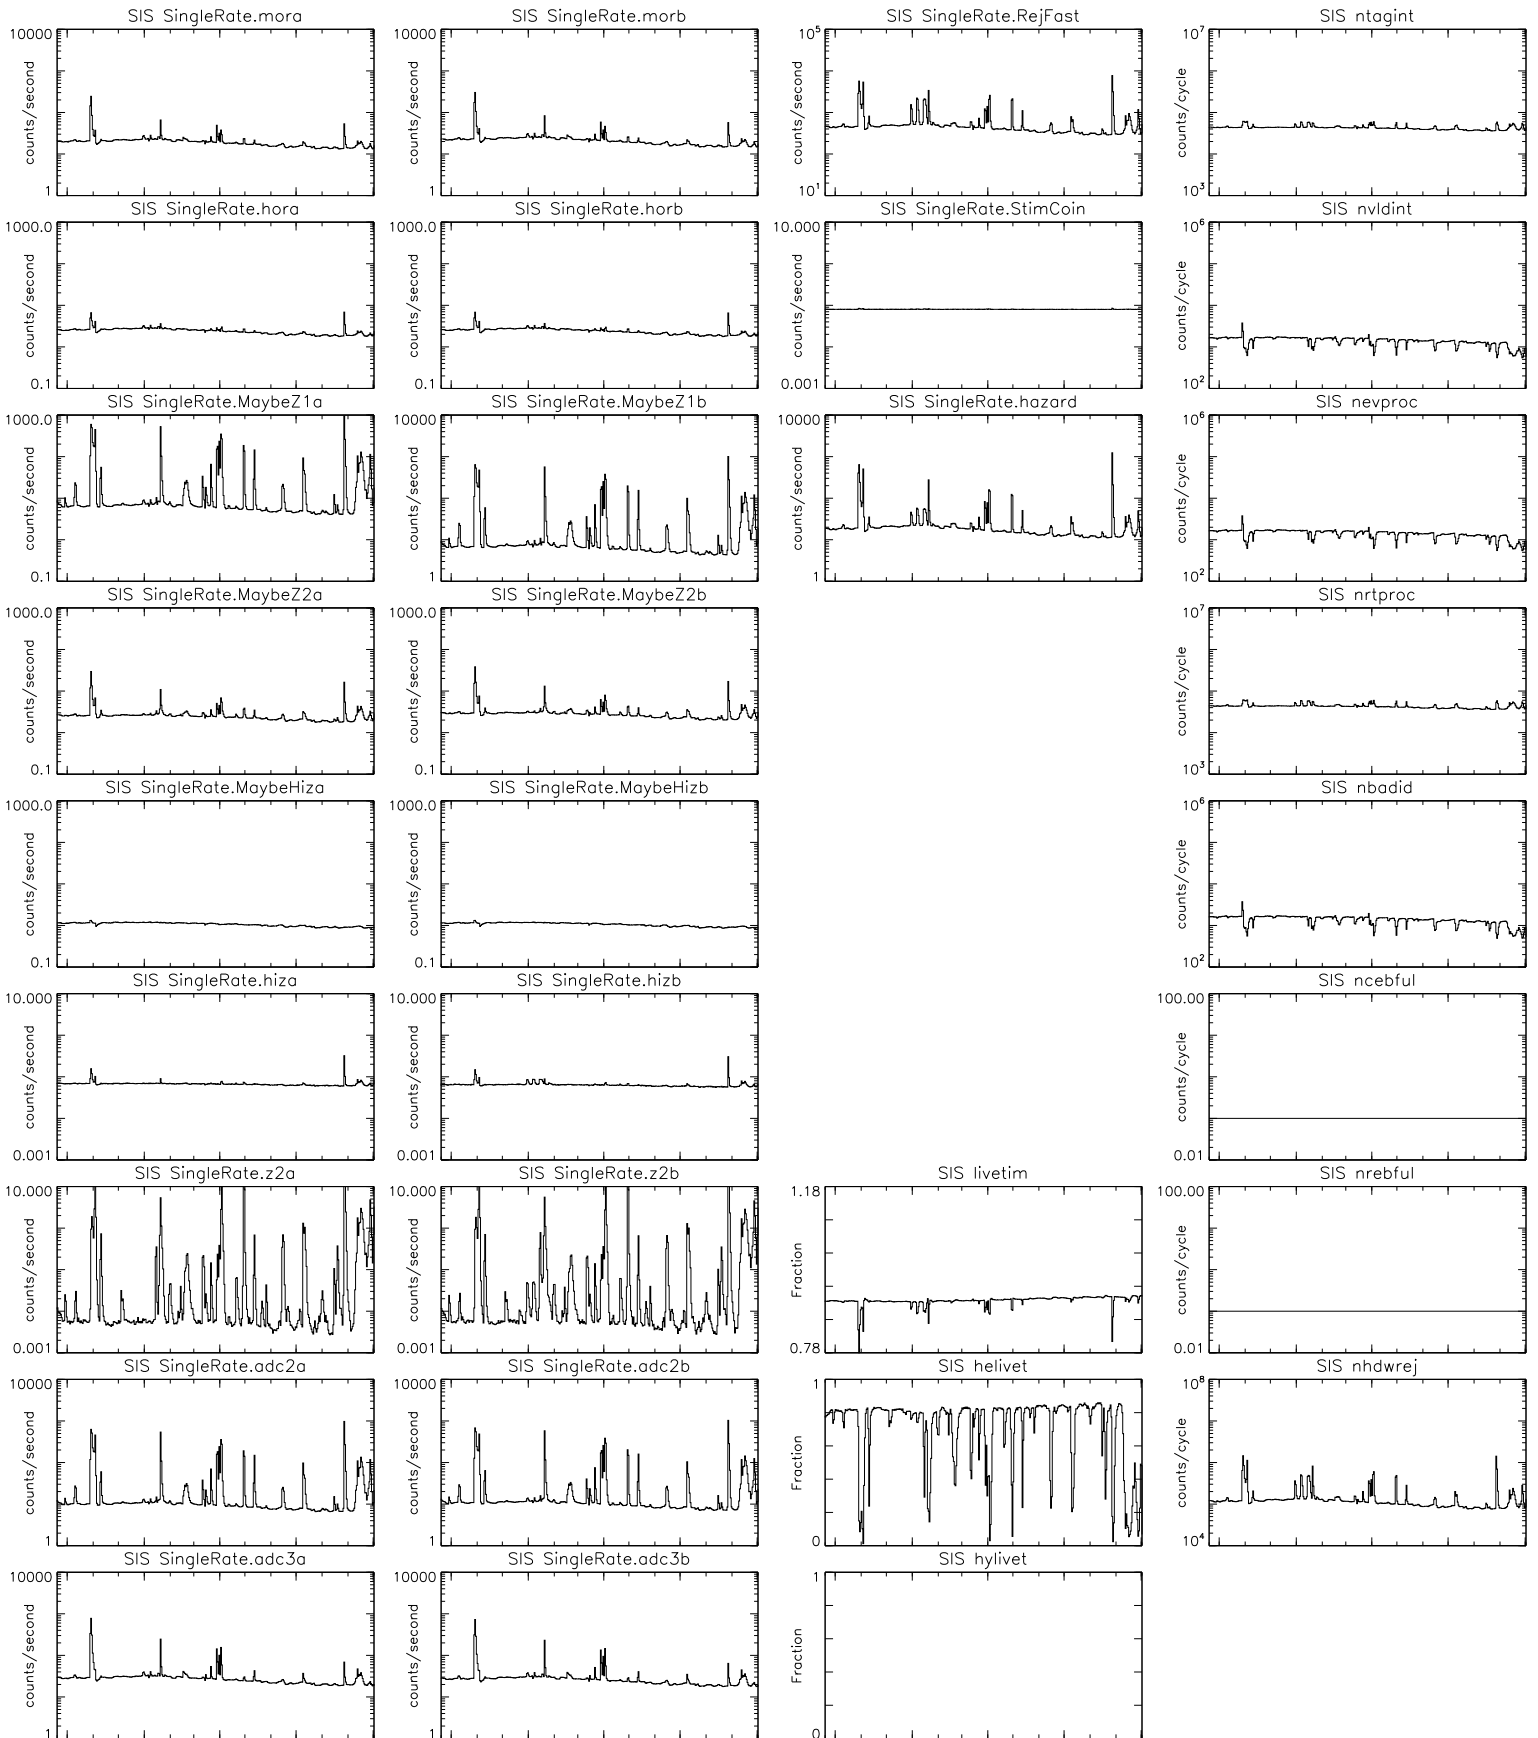

Bartels Rotation 2566–2579 – Daily Averages
 (19-Sep-2021 thru 01-Oct-2022)
 (262/2021 thru 274/2022)

Bartels Rotation 2566-2579 – Daily Averages
(19-Sep-2021 thru 01-Oct-2022)
(262/2021 thru 274/2022)

Oct Jan Apr Jul Oct
time (19-Sep-2021 to 02-Oct-2022)

Bartels Rotation 2566-2579 – Daily Averages
 (19-Sep-2021 thru 01-Oct-2022)
 (262/2021 thru 274/2022)

Oct Jan Apr Jul Oct
 time (19-Sep-2021 to 02-Oct-2022)