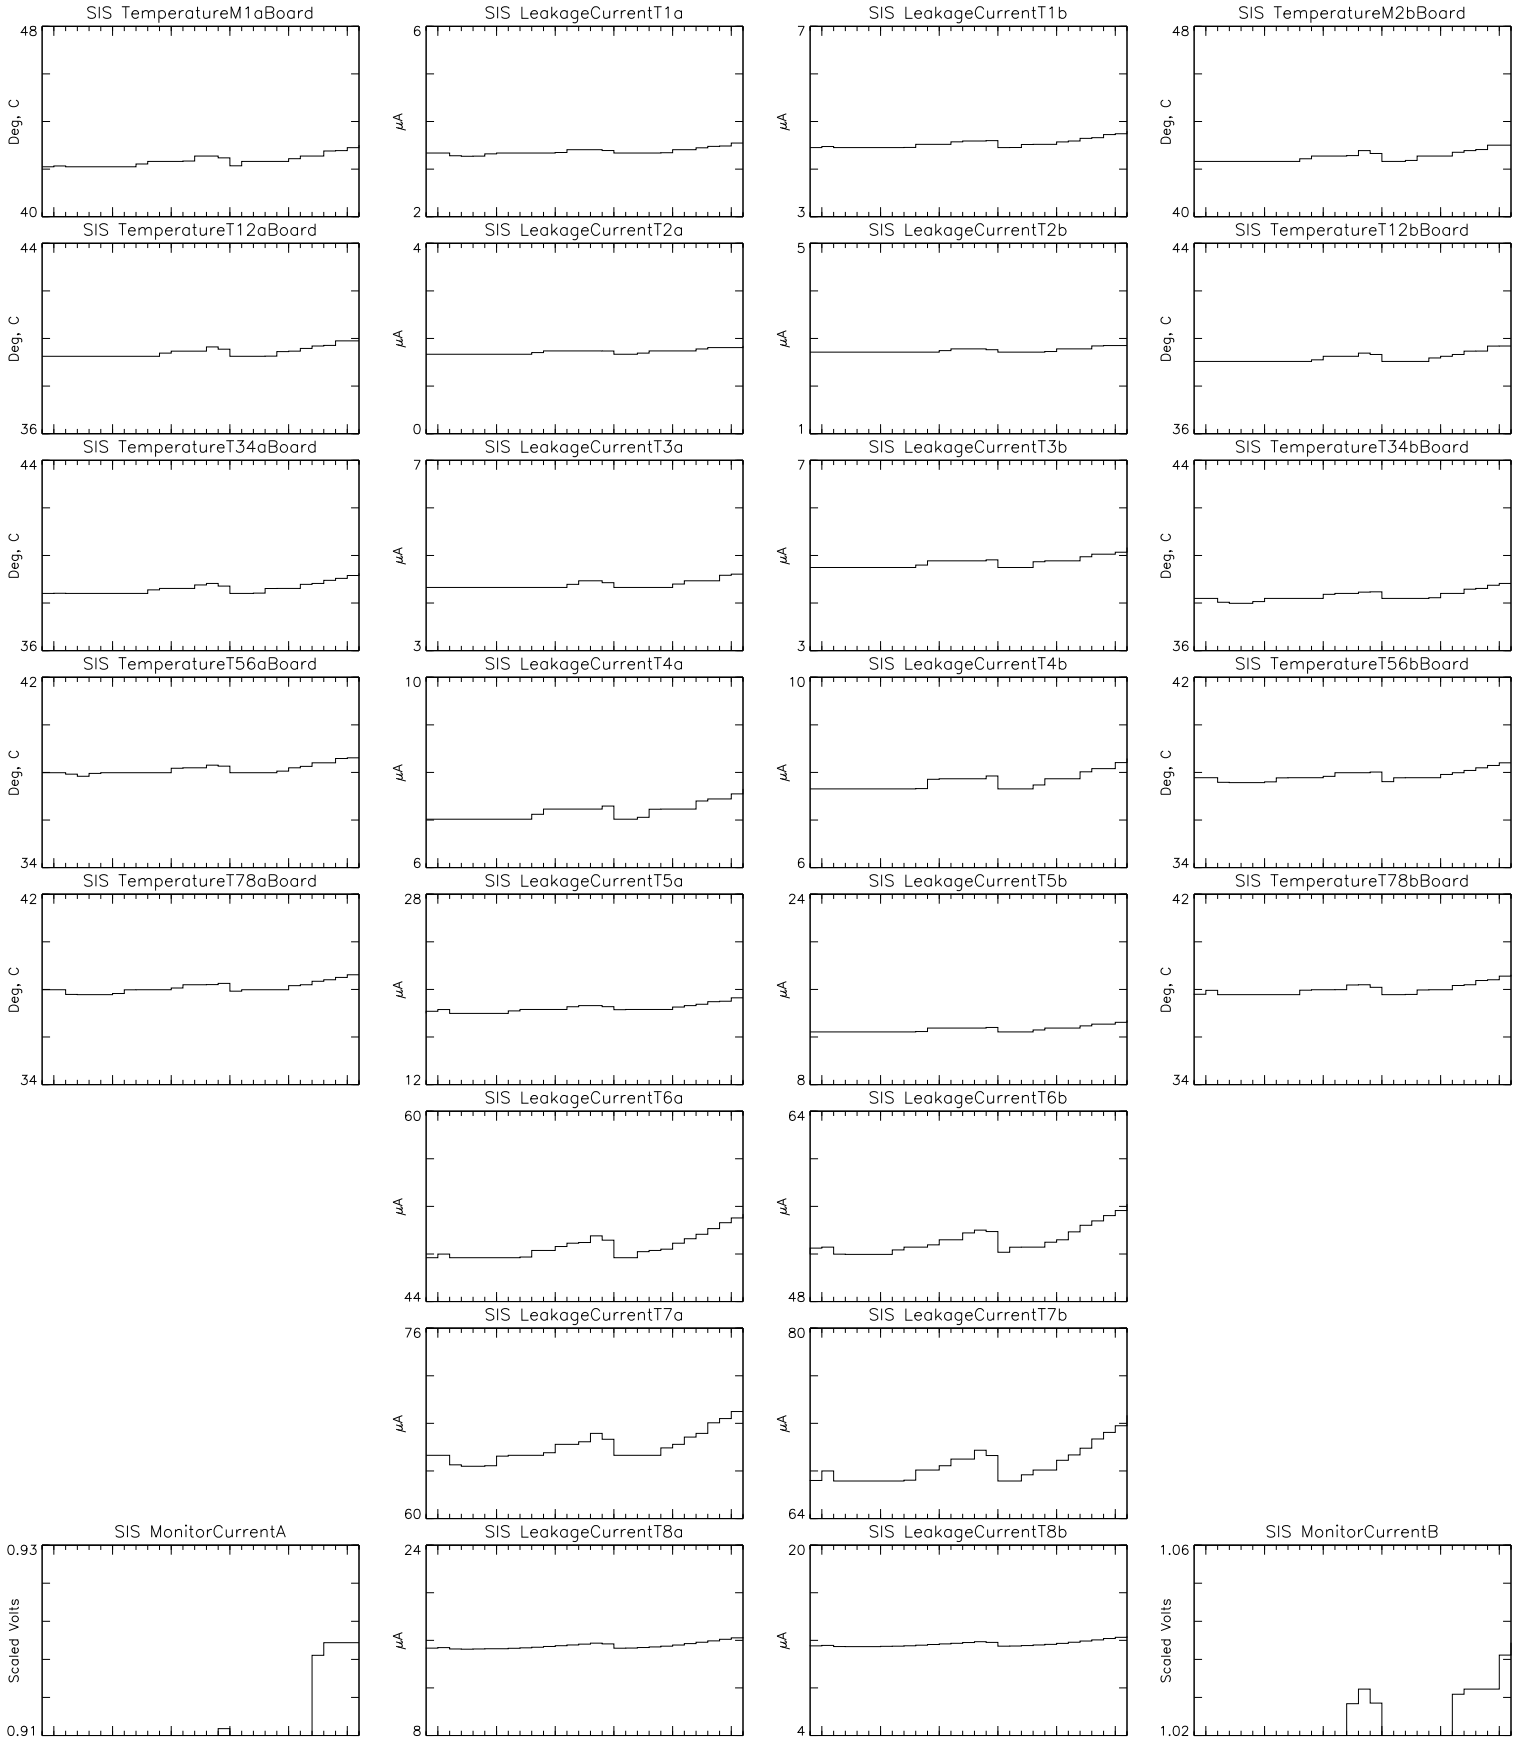

Bartels Rotation 2579 – Daily Averages  
 (05-Sep-2022 thru 01-Oct-2022)  
 (248/2022 thru 274/2022)

6 11 16 21 26 Oct 1  
 time (05-Sep-2022 to 02-Oct-2022)

Bartels Rotation 2579 – Daily Averages  
(05-Sep-2022 thru 01-Oct-2022)  
(248/2022 thru 274/2022)

Bartels Rotation 2579 – Daily Averages  
 (05-Sep-2022 thru 01-Oct-2022)  
 (248/2022 thru 274/2022)