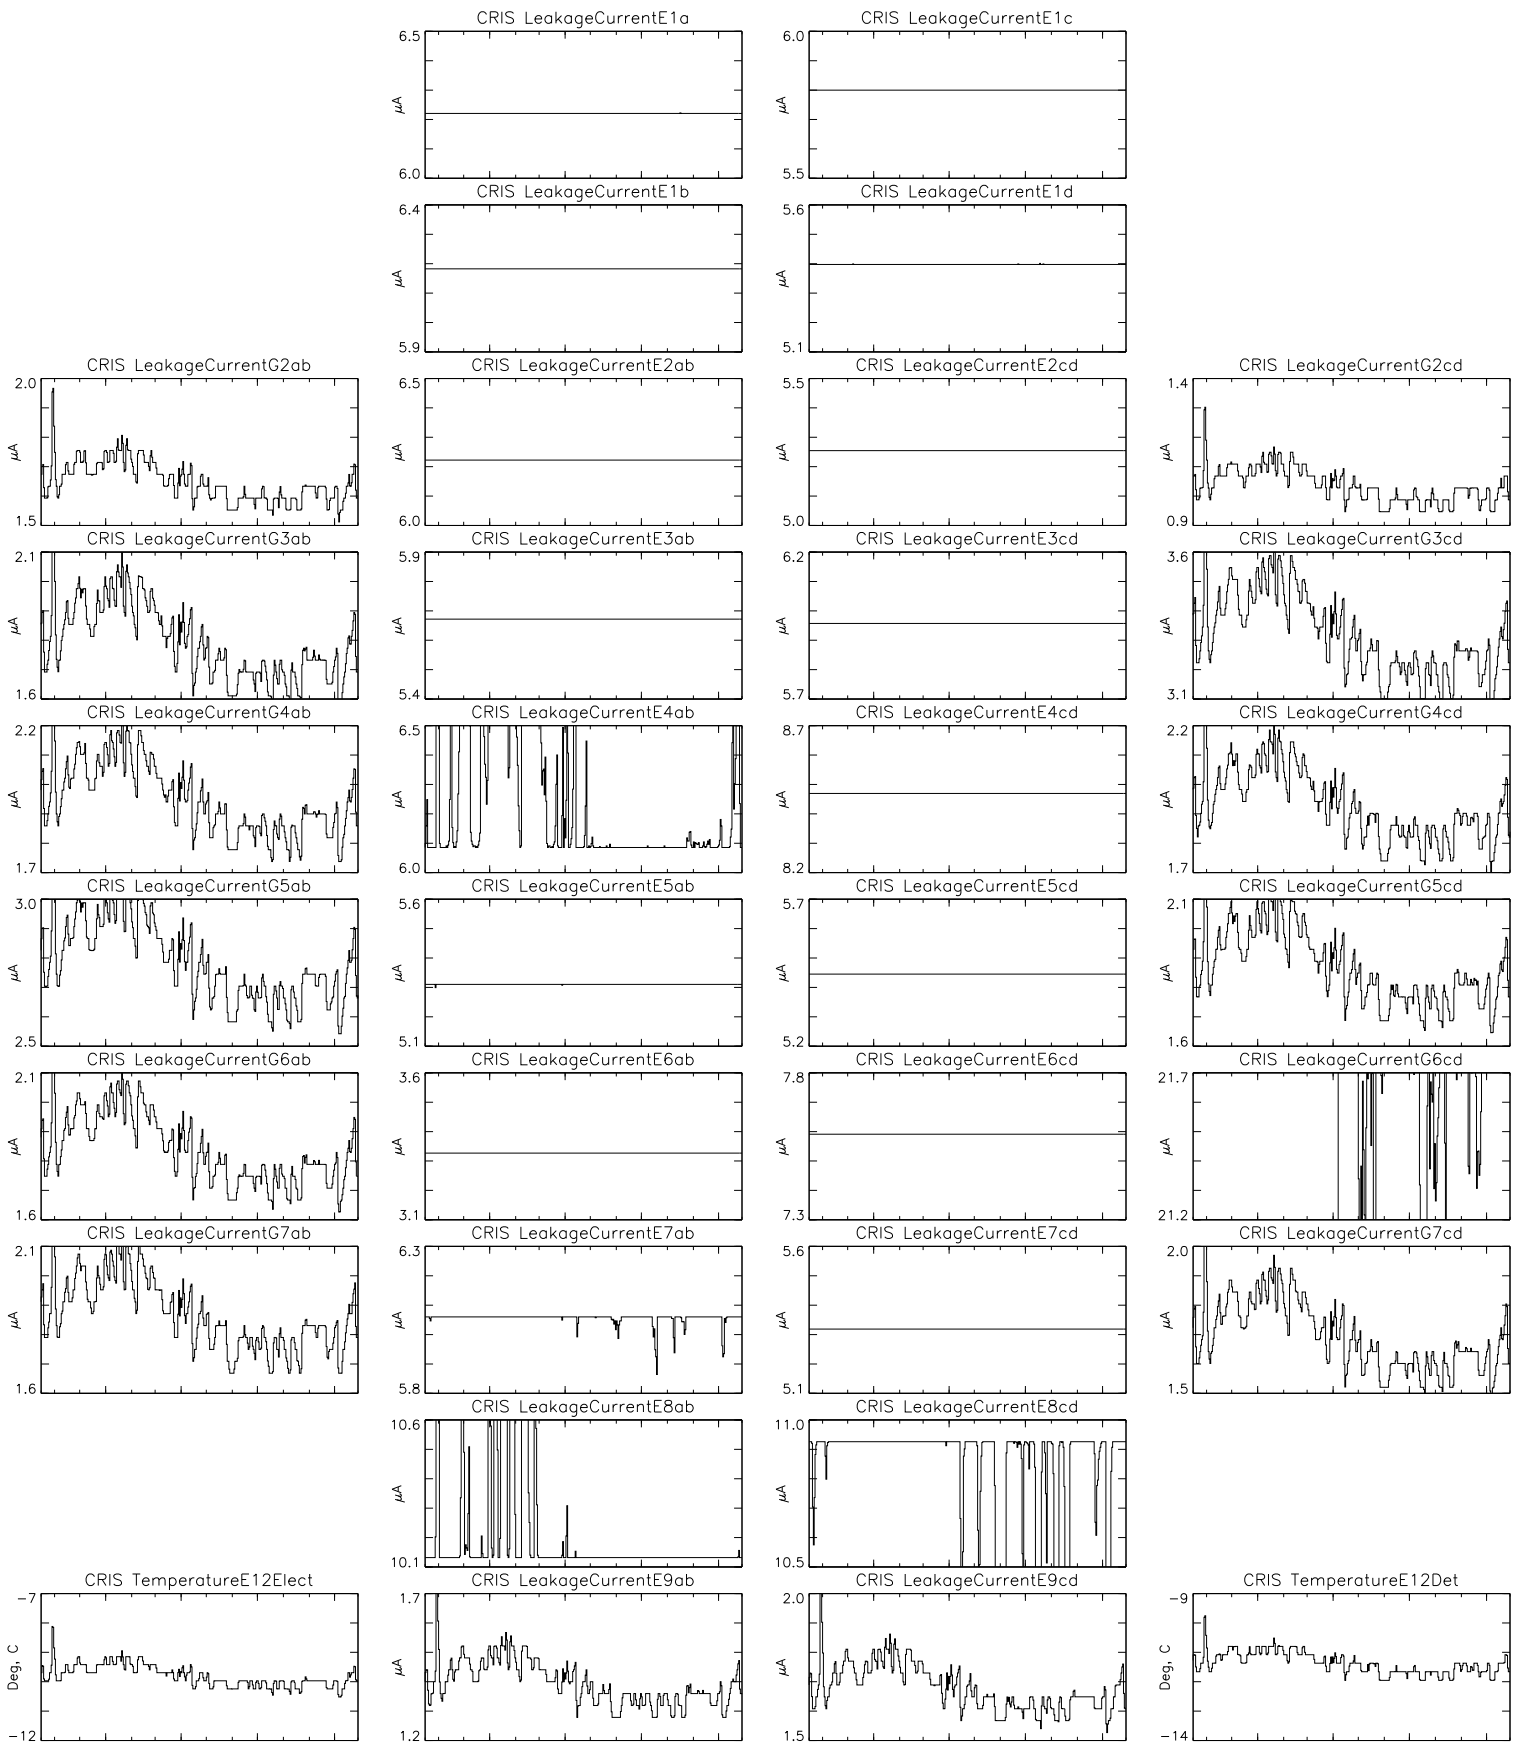

Bartels Rotation 2567-2580 – Daily Averages  
(16-Oct-2021 thru 28-Oct-2022)  
(289/2021 thru 301/2022)

Jan

Apr

Jul

Oct

time (16-Oct-2021 to 29-Oct-2022)

Bartels Rotation 2567–2580 – Daily Averages  
 (16–Oct–2021 thru 28–Oct–2022)  
 (289/2021 thru 301/2022)

Jan Apr Jul Oct  
 time (16–Oct–2021 to 29–Oct–2022)

Bartels Rotation 2567-2580 – Daily Averages  
(16-Oct-2021 thru 28-Oct-2022)  
(289/2021 thru 301/2022)

Jan Apr Jul Oct  
time (16-Oct-2021 to 29-Oct-2022)

Bartels Rotation 2567-2580 – Daily Averages  
(16-Oct-2021 thru 28-Oct-2022)  
(289/2021 thru 301/2022)

Jan Apr Jul Oct  
time (16-Oct-2021 to 29-Oct-2022)