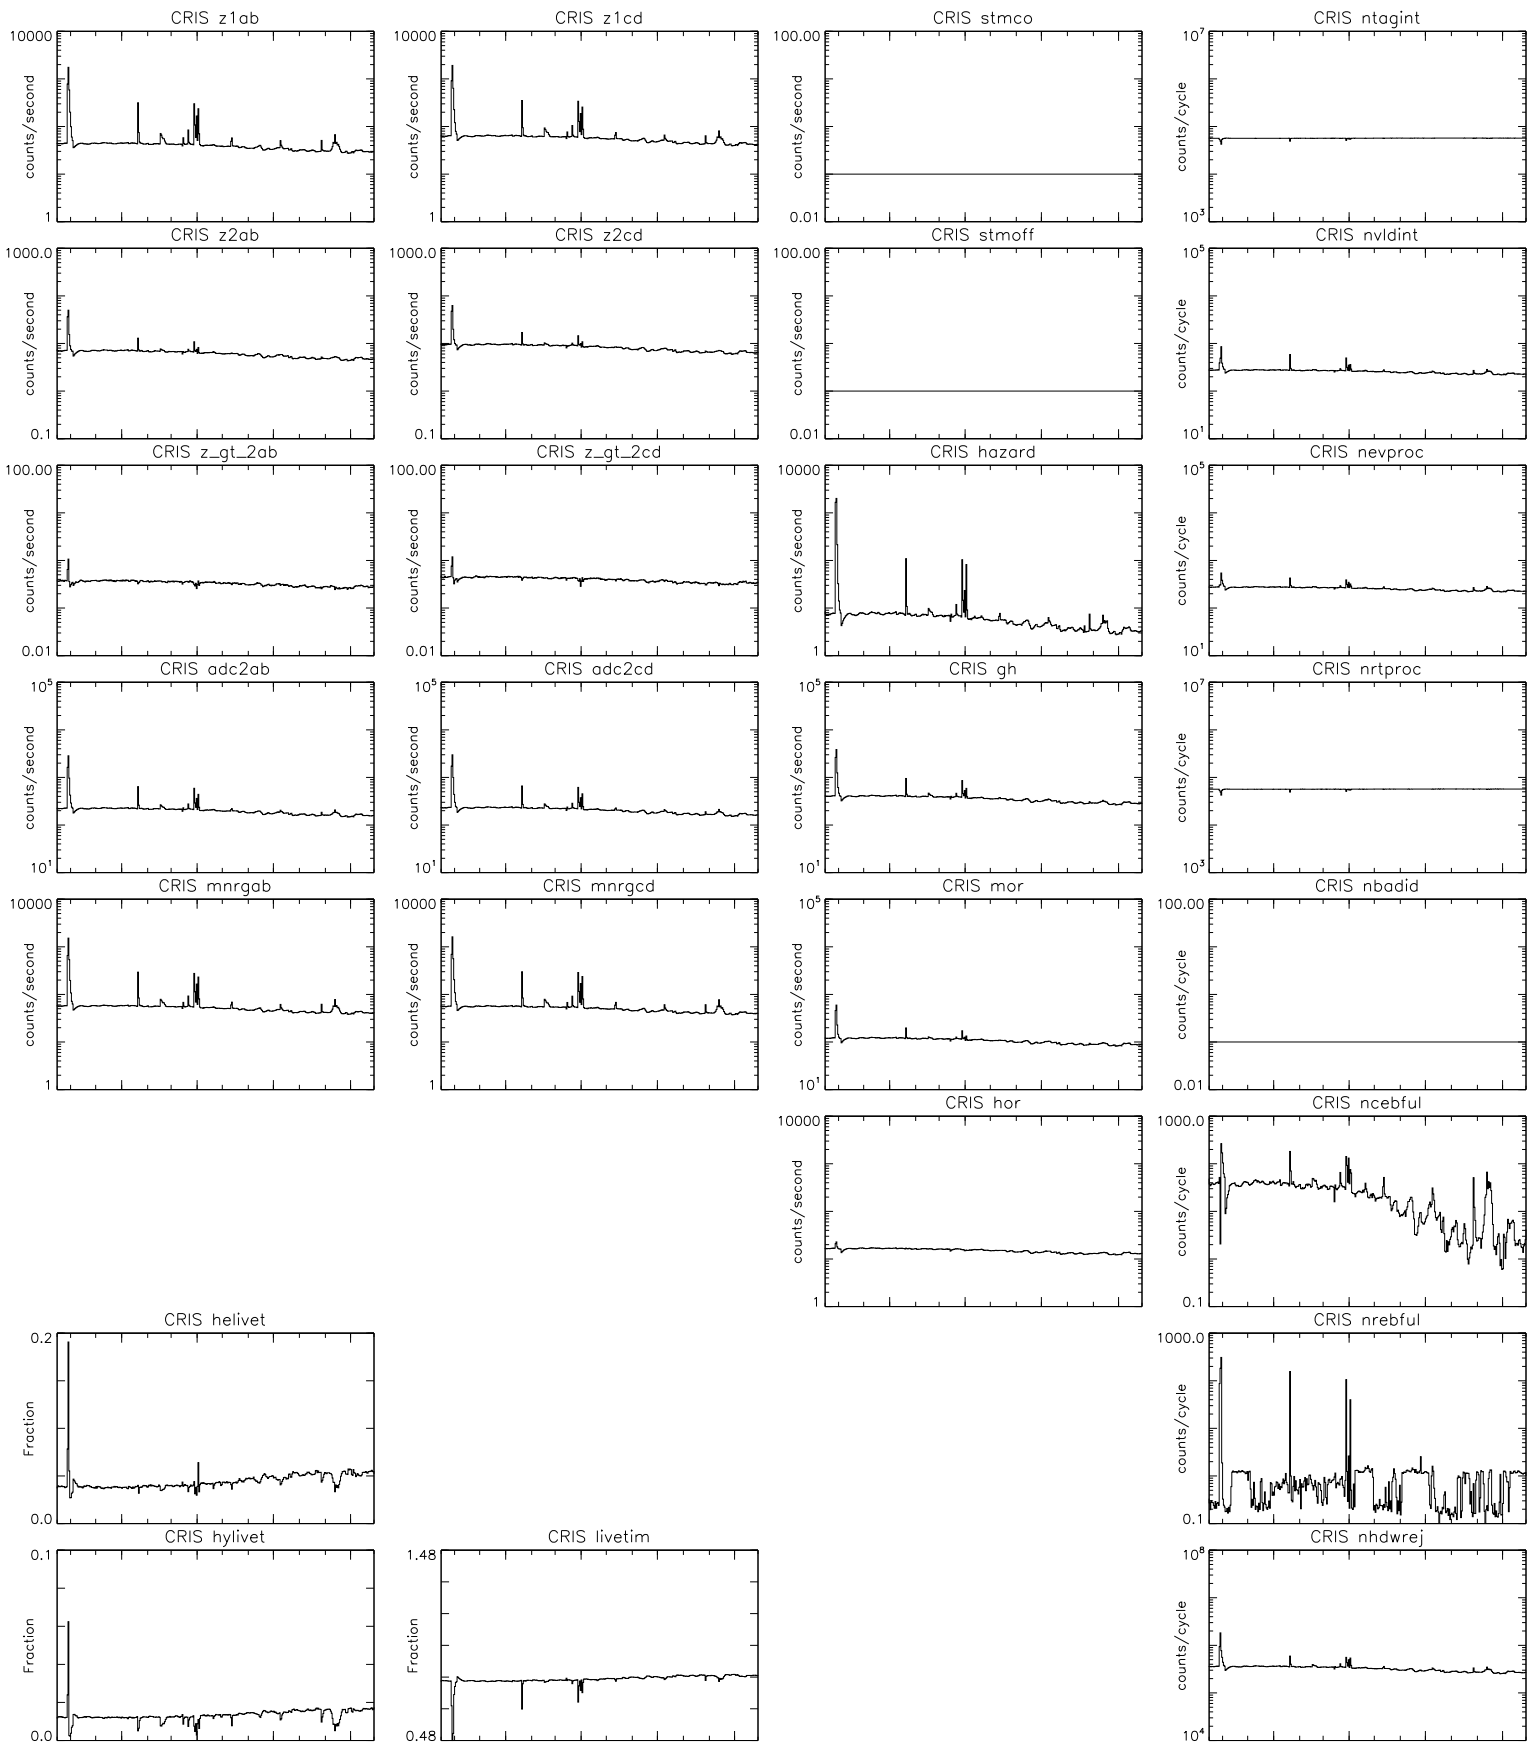

Bartels Rotation 2567-2580 – Daily Averages  
(16-Oct-2021 thru 28-Oct-2022)  
(289/2021 thru 301/2022)

Jan

Apr

Jul

Oct

time (16-Oct-2021 to 29-Oct-2022)

Bartels Rotation 2567–2580 – Daily Averages  
 (16–Oct–2021 thru 28–Oct–2022)  
 (289/2021 thru 301/2022)

Jan Apr Jul Oct  
 time (16–Oct–2021 to 29–Oct–2022)

Bartels Rotation 2567-2580 – Daily Averages  
(16-Oct-2021 thru 28-Oct-2022)  
(289/2021 thru 301/2022)

Jan Apr Jul Oct  
time (16-Oct-2021 to 29-Oct-2022)

Bartels Rotation 2567-2580 – Daily Averages  
(16-Oct-2021 thru 28-Oct-2022)  
(289/2021 thru 301/2022)

Jan Apr Jul Oct  
time (16-Oct-2021 to 29-Oct-2022)