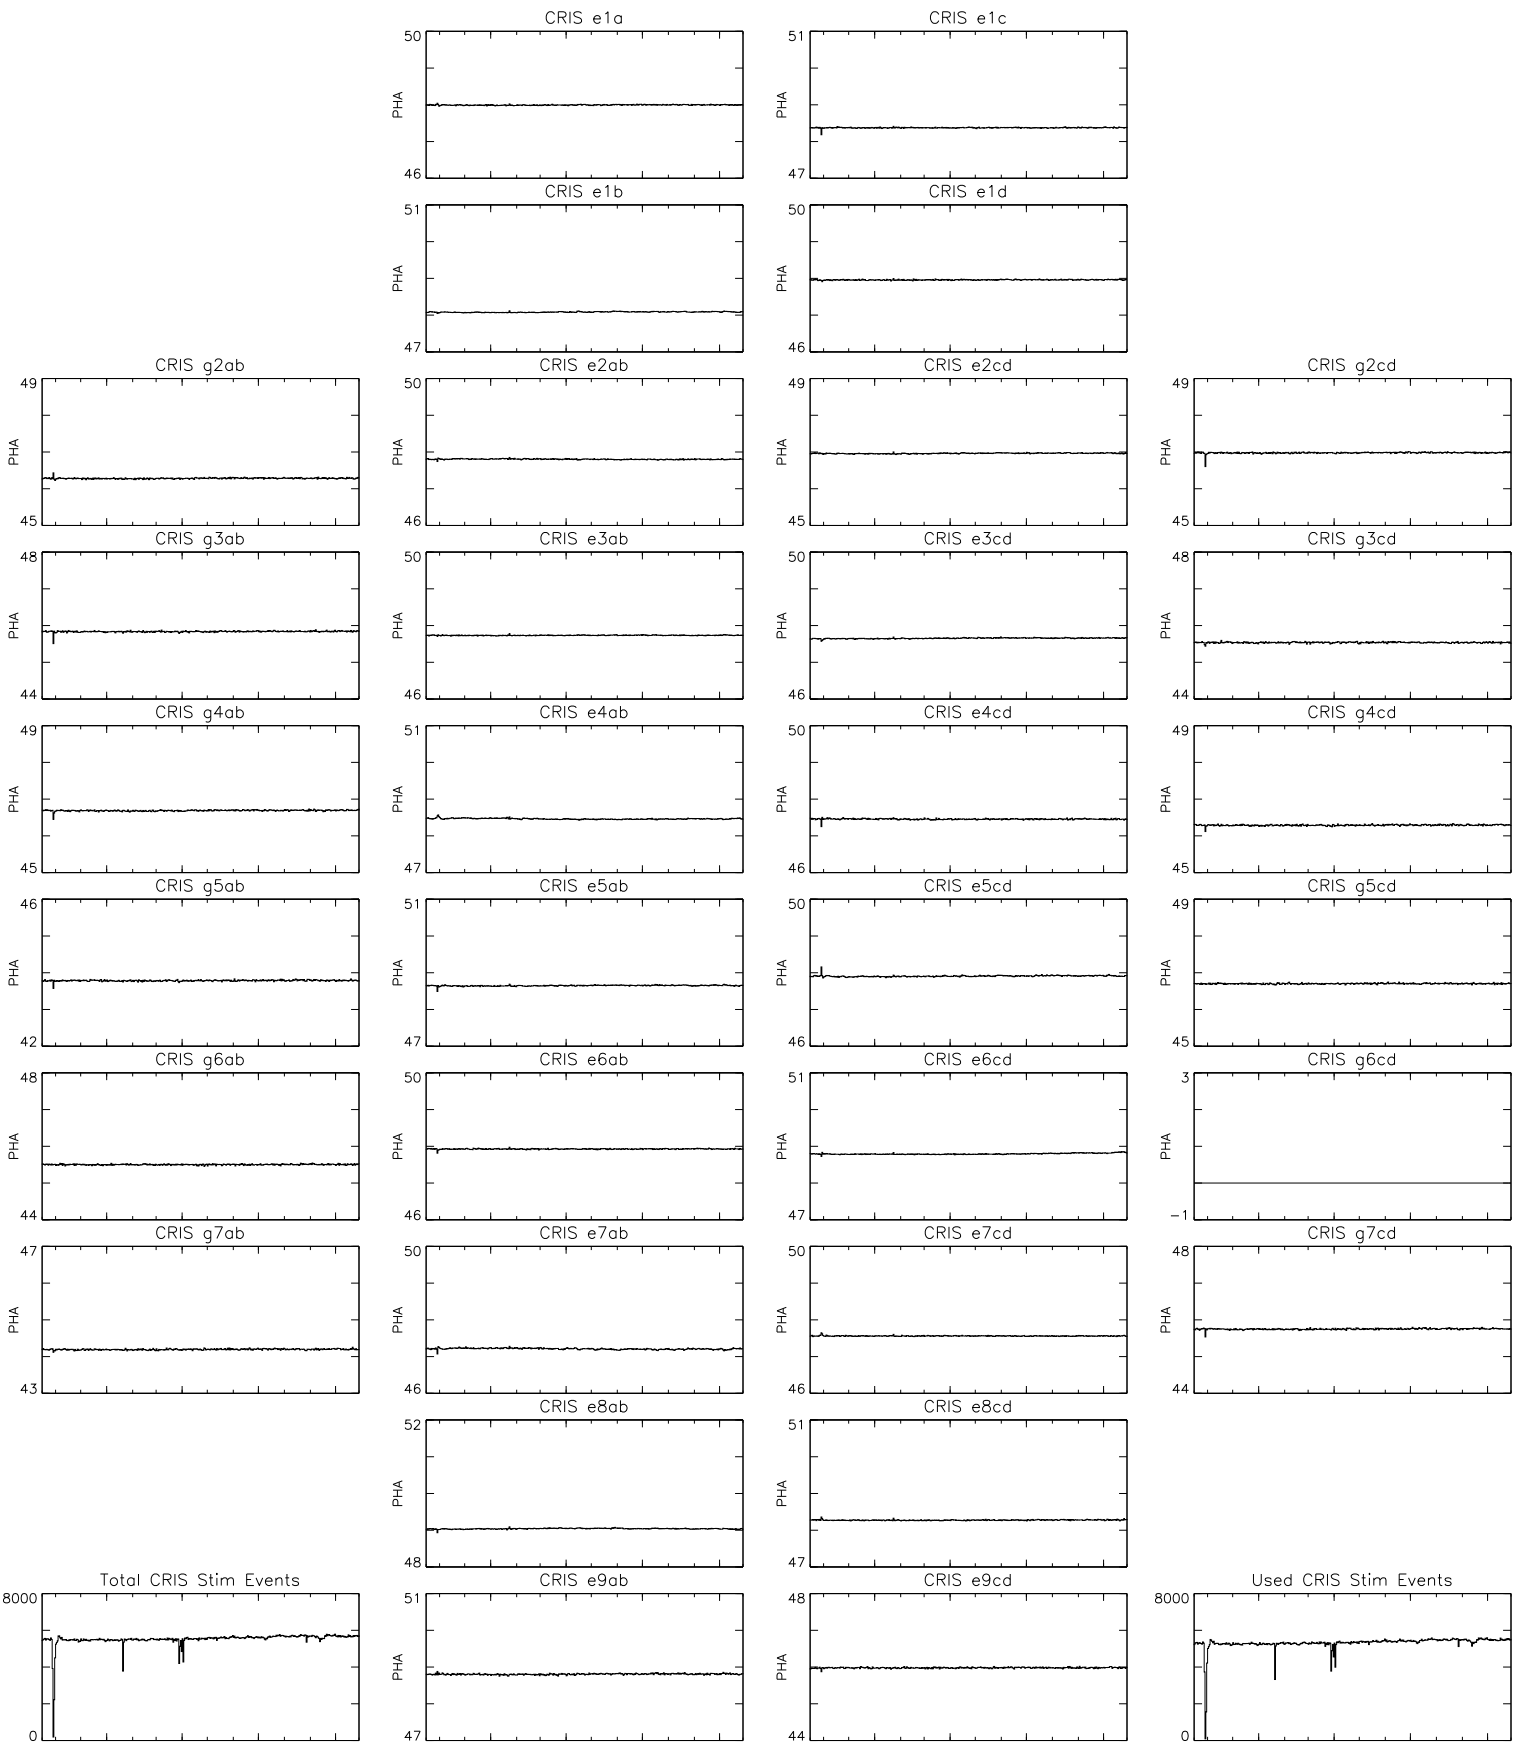

Bartels Rotation 2567–2580
 Stim events – Daily fitted slope
 (16–Oct–2021 thru 28–Oct–2022) (289/2021 thru 301/2022)

Bartels Rotation 2567–2580
 Stim events – Daily fitted offset
 (16–Oct–2021 thru 28–Oct–2022) (289/2021 thru 301/2022)

Jan Apr Jul Oct
 time (16–Oct–2021 to 29–Oct–2022)