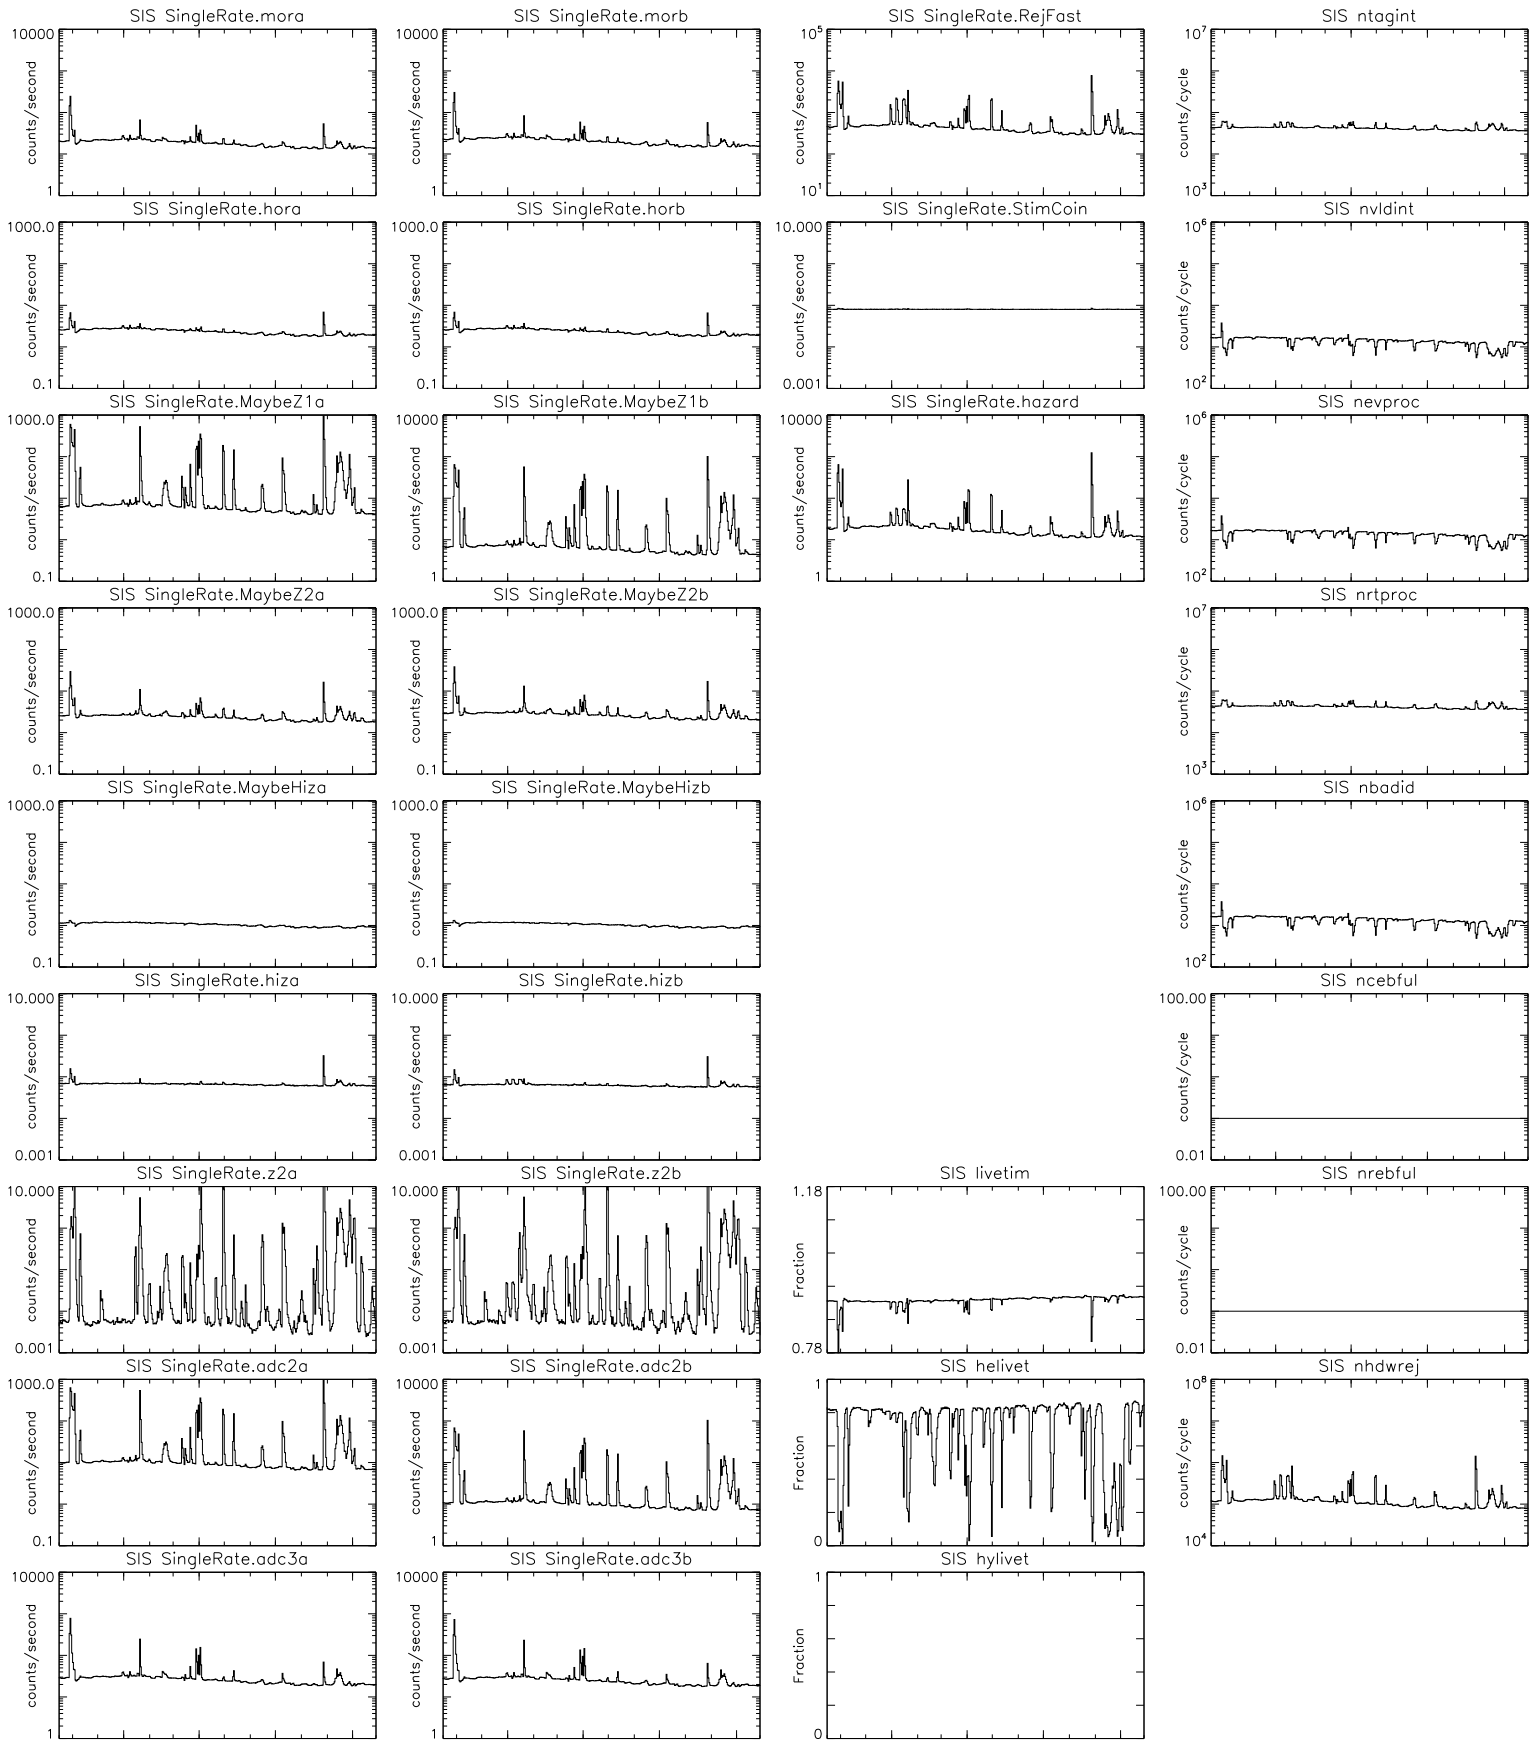

Bartels Rotation 2567-2580 – Daily Averages (16-Oct-2021 thru 28-Oct-2022) (289/2021 thru 301/2022)

Jan

Apr

Jul

Oct

time (16-Oct-2021 to 29-Oct-2022)

Bartels Rotation 2567-2580 – Daily Averages
(16-Oct-2021 thru 28-Oct-2022)
(289/2021 thru 301/2022)

Bartels Rotation 2567-2580 – Daily Averages
 (16-Oct-2021 thru 28-Oct-2022)
 (289/2021 thru 301/2022)

Jan Apr Jul Oct
 time (16-Oct-2021 to 29-Oct-2022)