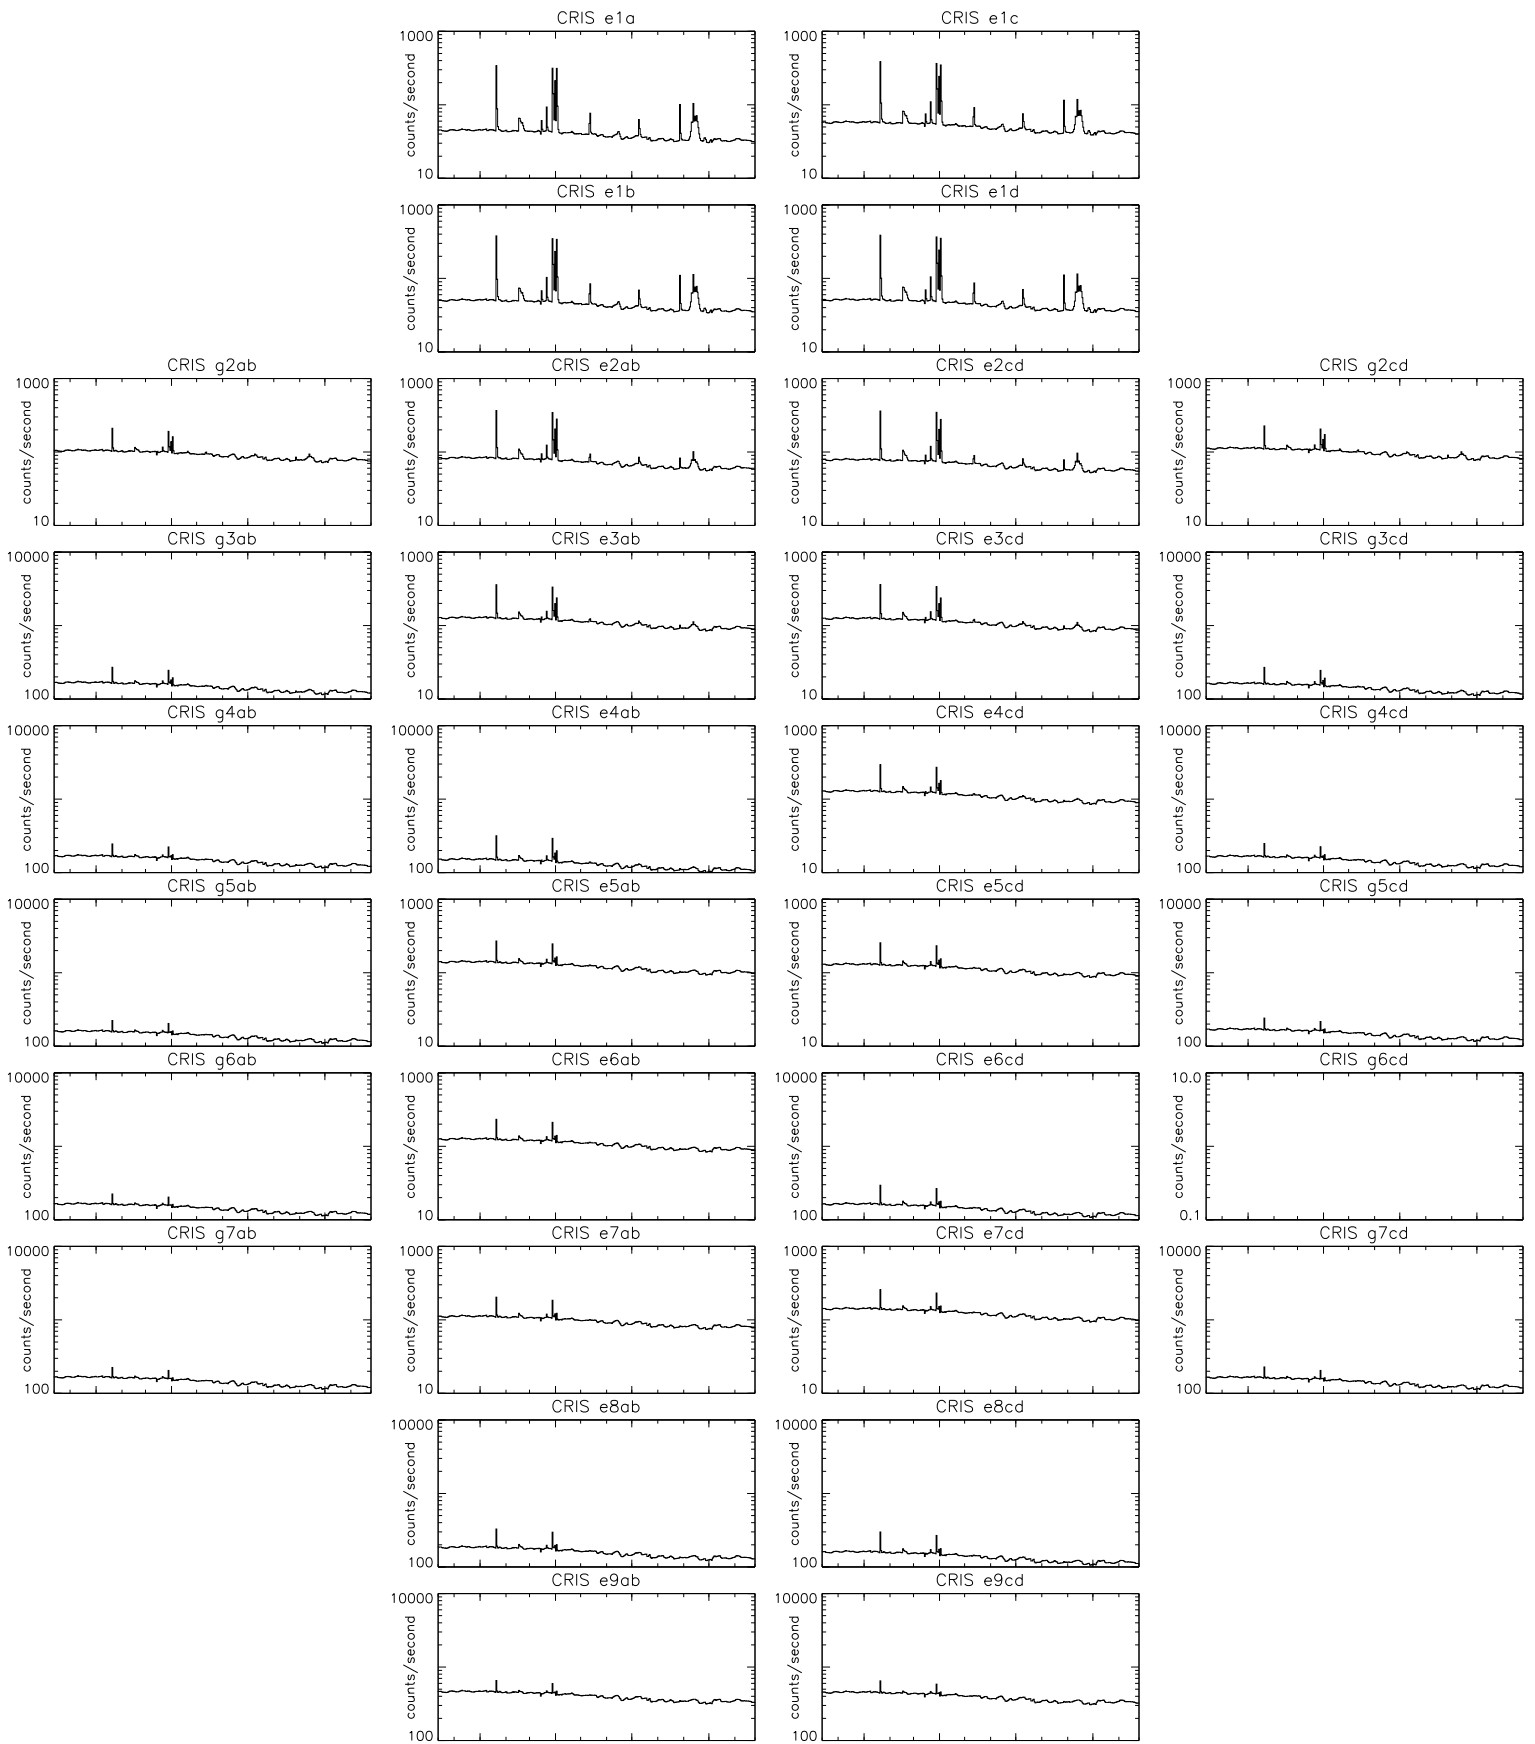

Bartels Rotation 2568-2581 – Daily Averages  
(12-Nov-2021 thru 24-Nov-2022)  
(316/2021 thru 328/2022)

Jan Apr Jul Oct  
time (12-Nov-2021 to 25-Nov-2022)

Bartels Rotation 2568–2581 – Daily Averages  
 (12–Nov–2021 thru 24–Nov–2022)  
 (316/2021 thru 328/2022)

Jan Apr Jul Oct  
 time (12–Nov–2021 to 25–Nov–2022)

Bartels Rotation 2568-2581 – Daily Averages  
(12-Nov-2021 thru 24-Nov-2022)  
(316/2021 thru 328/2022)

Bartels Rotation 2568–2581 – Daily Averages  
 (12–Nov–2021 thru 24–Nov–2022)  
 (316/2021 thru 328/2022)

Jan Apr Jul Oct  
 time (12–Nov–2021 to 25–Nov–2022)