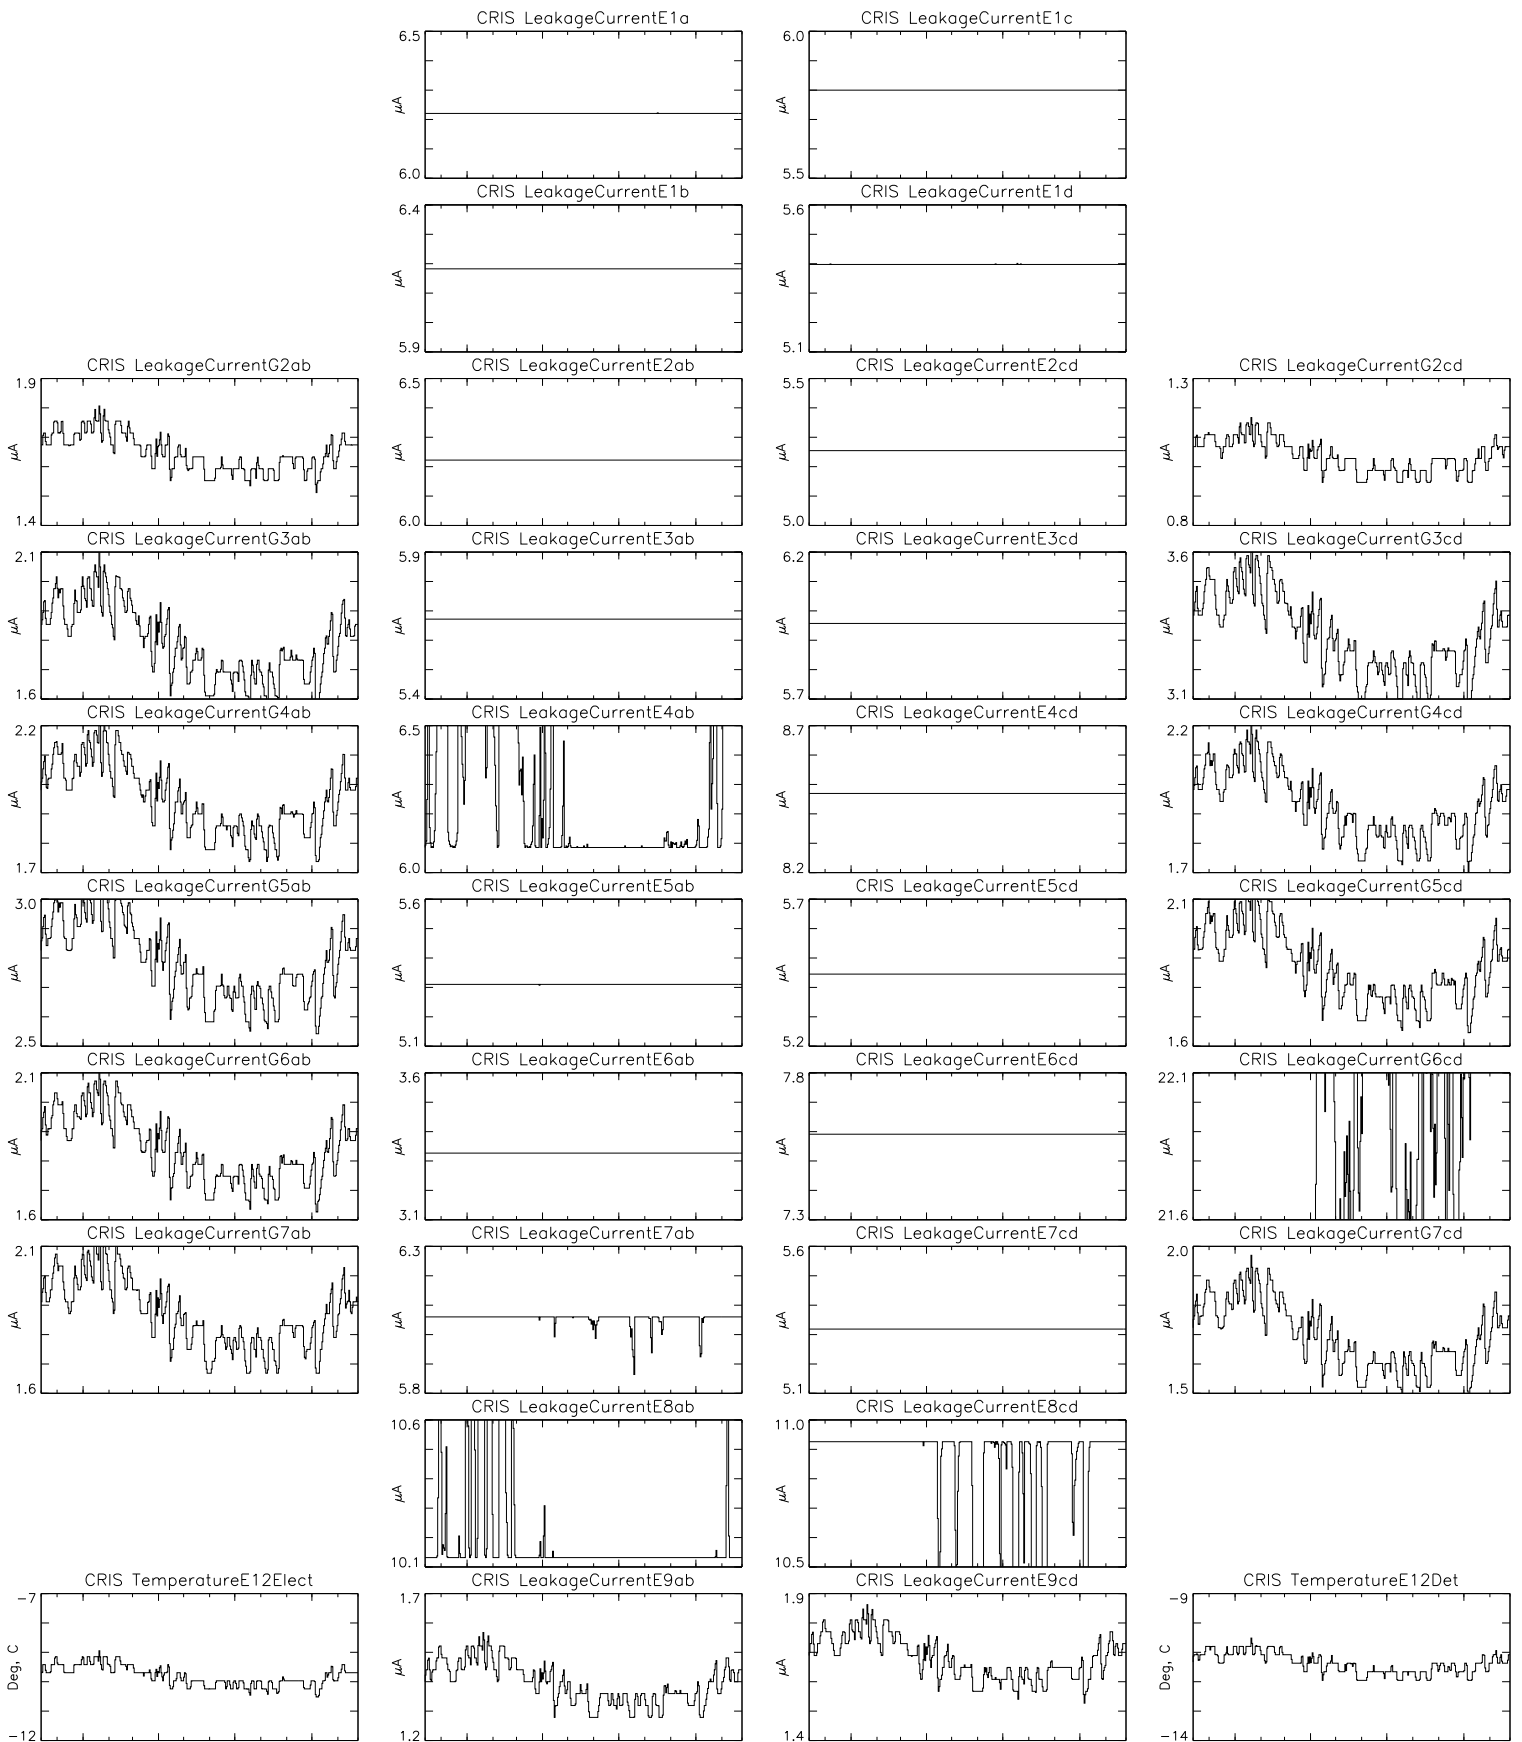

Bartels Rotation 2568-2581 – Daily Averages  
(12-Nov-2021 thru 24-Nov-2022)  
(316/2021 thru 328/2022)

Jan Apr Jul Oct  
time (12-Nov-2021 to 25-Nov-2022)

Bartels Rotation 2568–2581 – Daily Averages  
 (12–Nov–2021 thru 24–Nov–2022)  
 (316/2021 thru 328/2022)

Jan Apr Jul Oct  
 time (12–Nov–2021 to 25–Nov–2022)

Bartels Rotation 2568-2581 – Daily Averages  
(12-Nov-2021 thru 24-Nov-2022)  
(316/2021 thru 328/2022)

Bartels Rotation 2568–2581 – Daily Averages  
 (12–Nov–2021 thru 24–Nov–2022)  
 (316/2021 thru 328/2022)

Jan Apr Jul Oct  
 time (12–Nov–2021 to 25–Nov–2022)