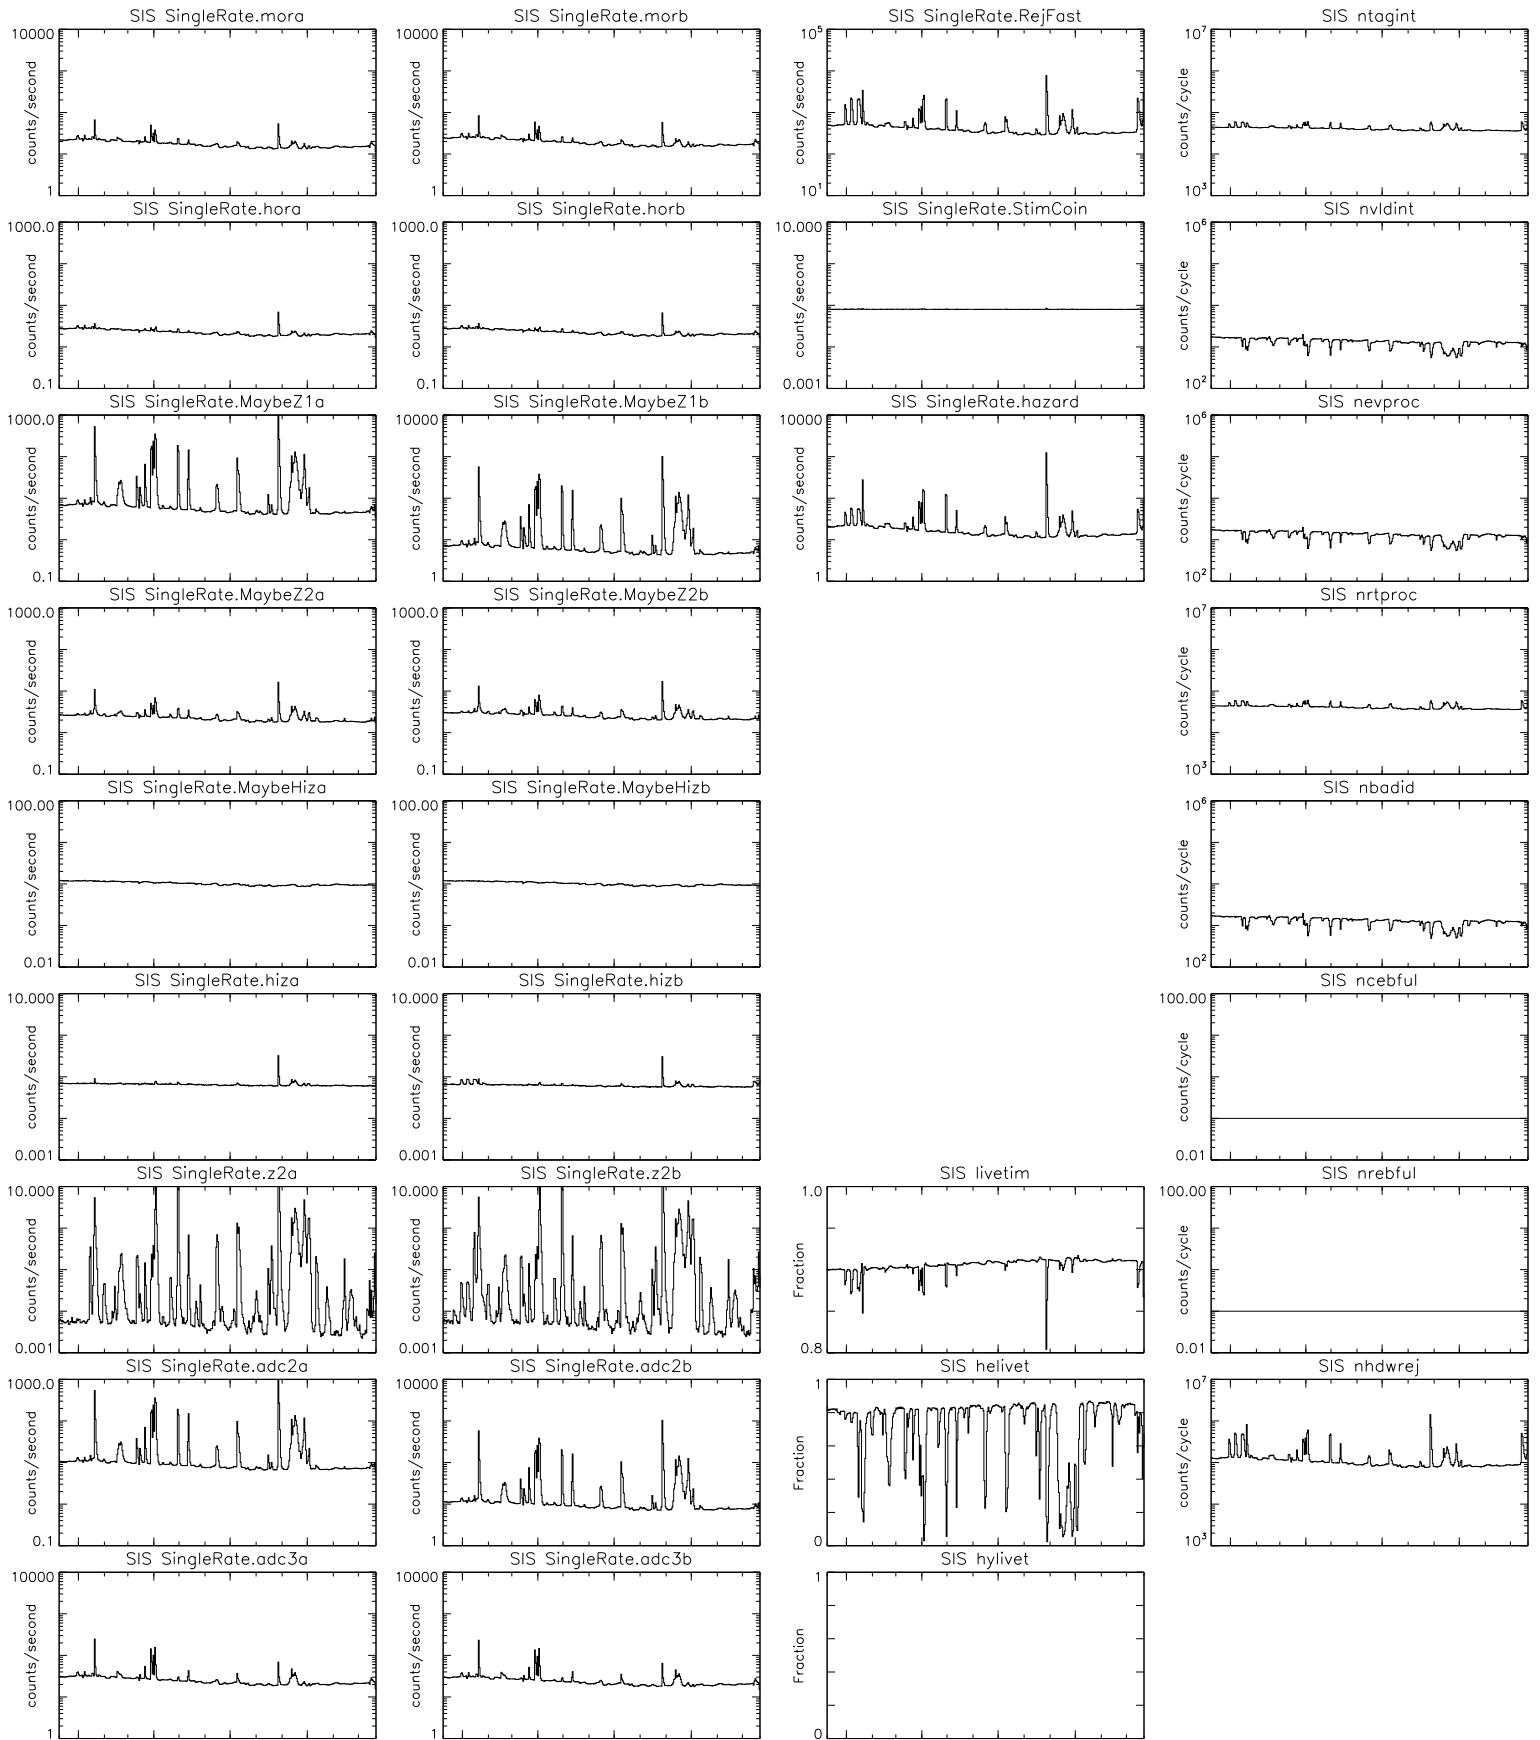

Bartels Rotation 2569-2582 – Daily Averages
(09-Dec-2021 thru 21-Dec-2022)
(343/2021 thru 355/2022)

Jan Apr Jul Oct
time (09-Dec-2021 to 22-Dec-2022)

Bartels Rotation 2569-2582 – Daily Averages
(09-Dec-2021 thru 21-Dec-2022)
(343/2021 thru 355/2022)

Jan Apr Jul Oct
time (09-Dec-2021 to 22-Dec-2022)

Bartels Rotation 2569-2582 – Daily Averages
 (09-Dec-2021 thru 21-Dec-2022)
 (343/2021 thru 355/2022)

Jan Apr Jul Oct
 time (09-Dec-2021 to 22-Dec-2022)