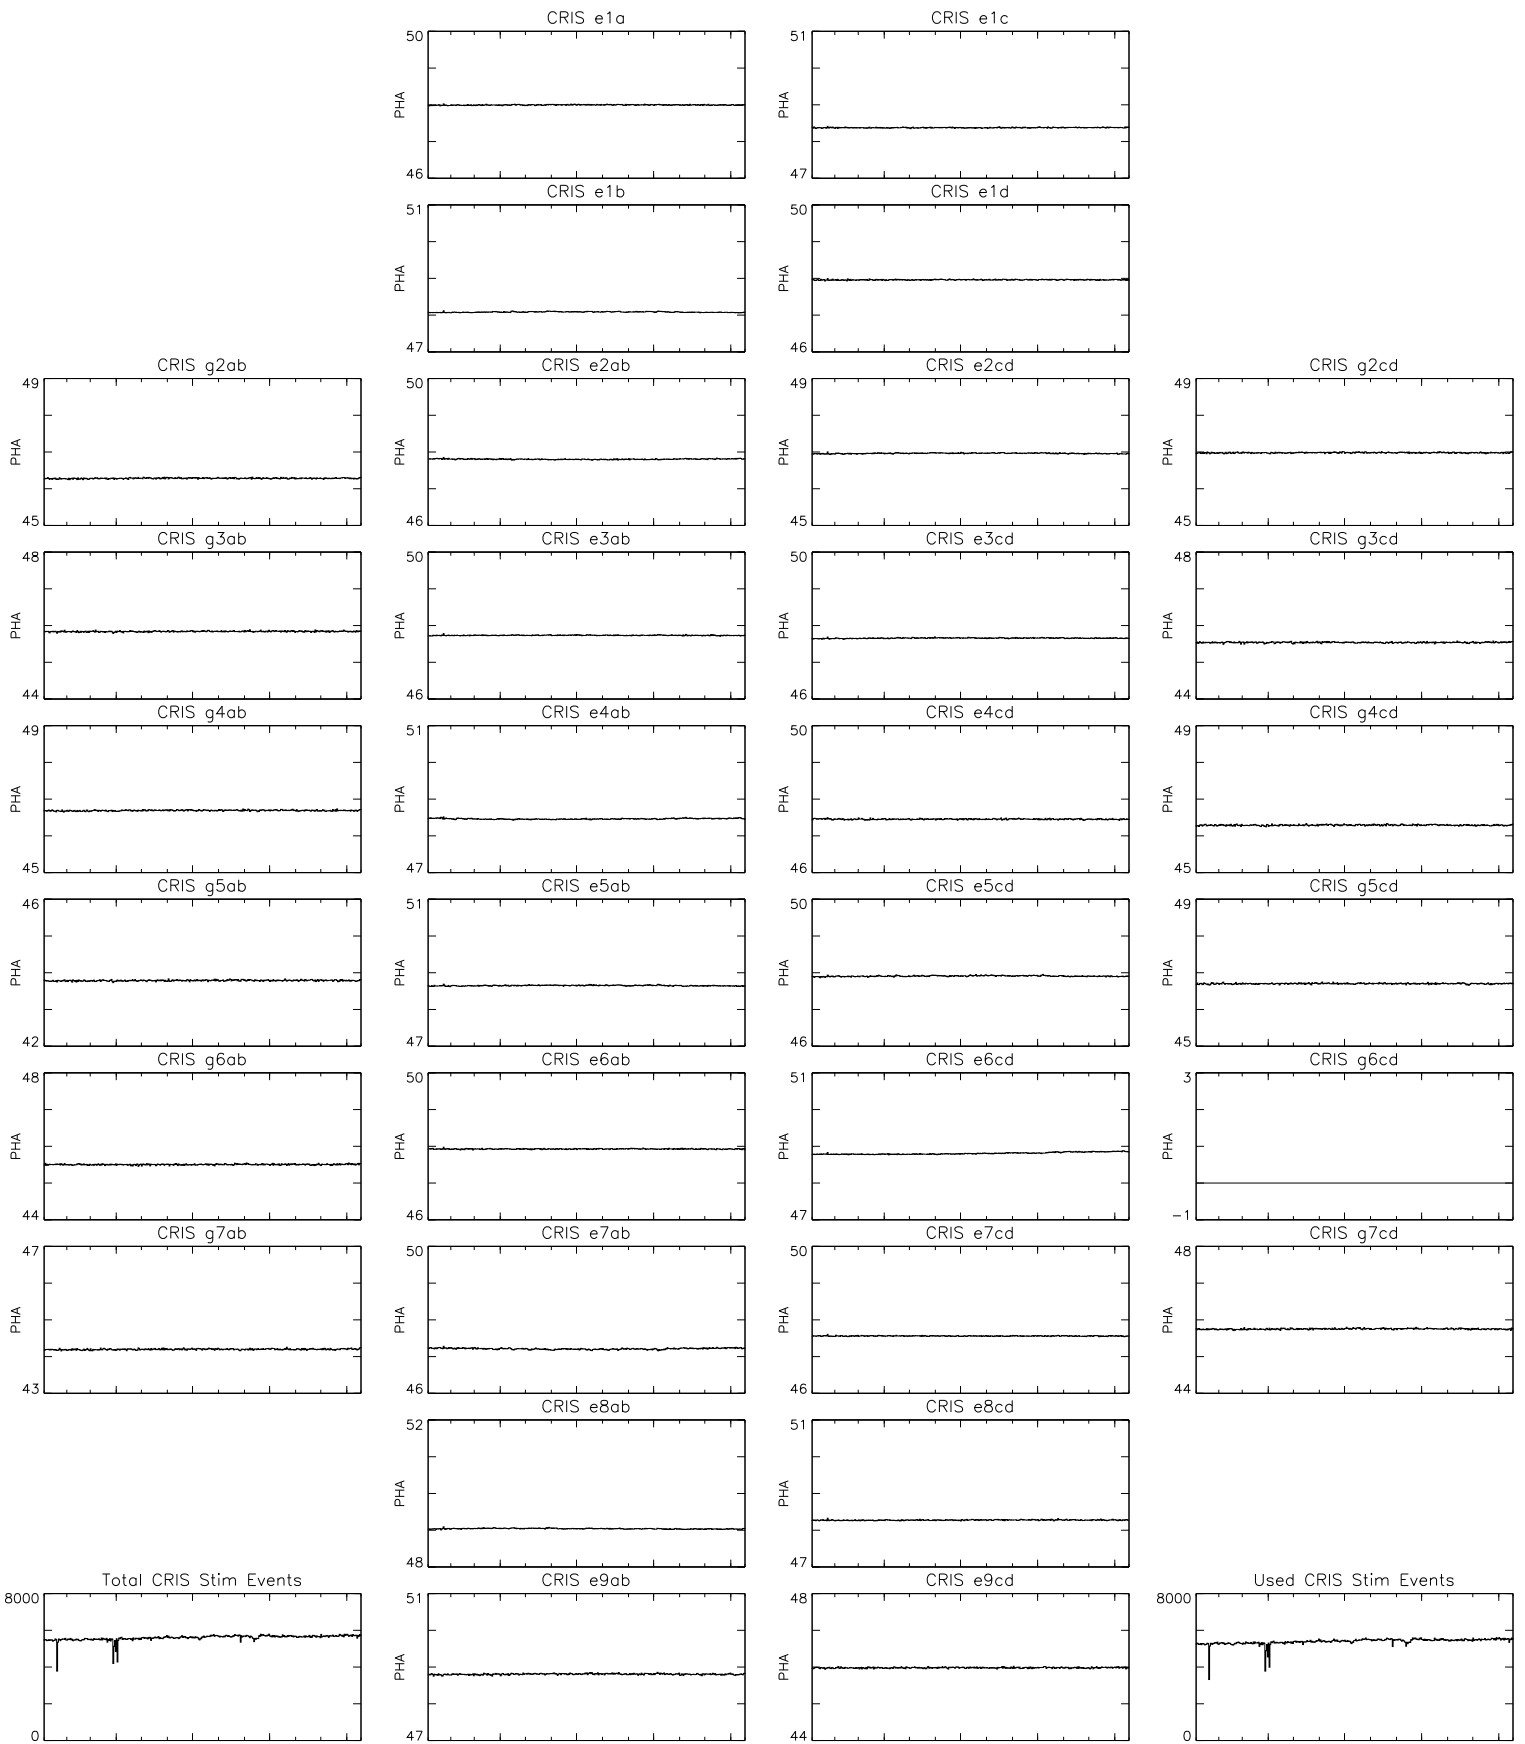

Bartels Rotation 2570–2583
 Stim events – Daily fitted slope
 (05–Jan–2022 thru 17–Jan–2023) (005/2022 thru 017/2023)

Bartels Rotation 2570–2583
 Stim events – Daily fitted offset
 (05–Jan–2022 thru 17–Jan–2023) (005/2022 thru 017/2023)

Apr Jul Oct Jan
 time (05–Jan–2022 to 18–Jan–2023)