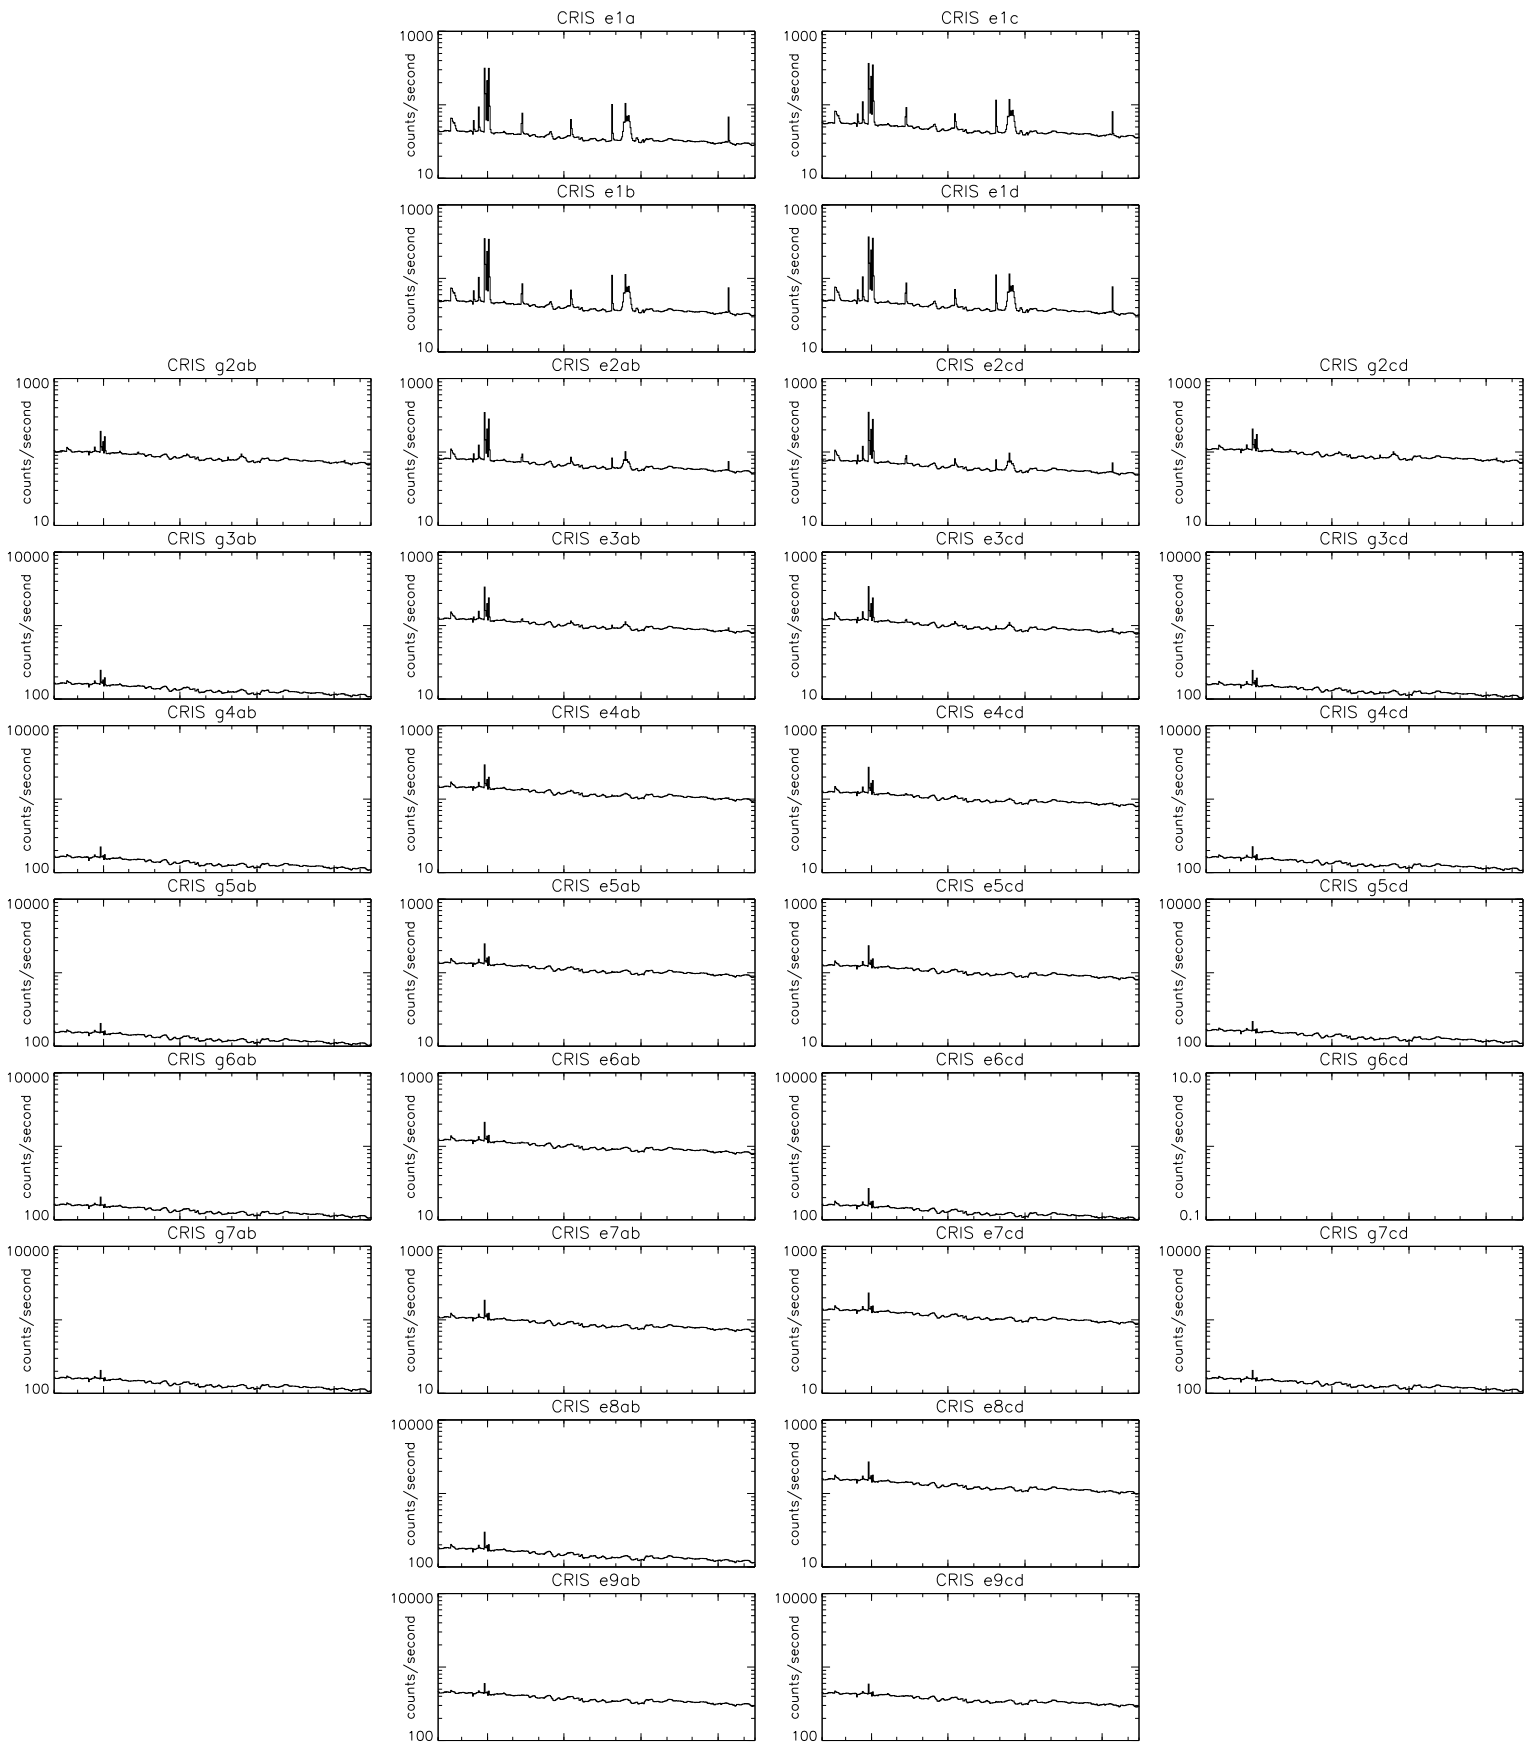

Bartels Rotation 2571-2584 – Daily Averages
(01-Feb-2022 thru 13-Feb-2023)
(032/2022 thru 044/2023)

Apr Jul Oct Jan
time (01-Feb-2022 to 14-Feb-2023)

Bartels Rotation 2571–2584 – Daily Averages
 (01–Feb–2022 thru 13–Feb–2023)
 (032/2022 thru 044/2023)

Apr Jul Oct Jan
 time (01–Feb–2022 to 14–Feb–2023)

Bartels Rotation 2571-2584 – Daily Averages
(01-Feb-2022 thru 13-Feb-2023)
(032/2022 thru 044/2023)

Apr Jul Oct Jan
time (01-Feb-2022 to 14-Feb-2023)

Bartels Rotation 2571-2584 – Daily Averages (01-Feb-2022 thru 13-Feb-2023) (032/2022 thru 044/2023)

time (01-Feb-2022 to 14-Feb-2023)