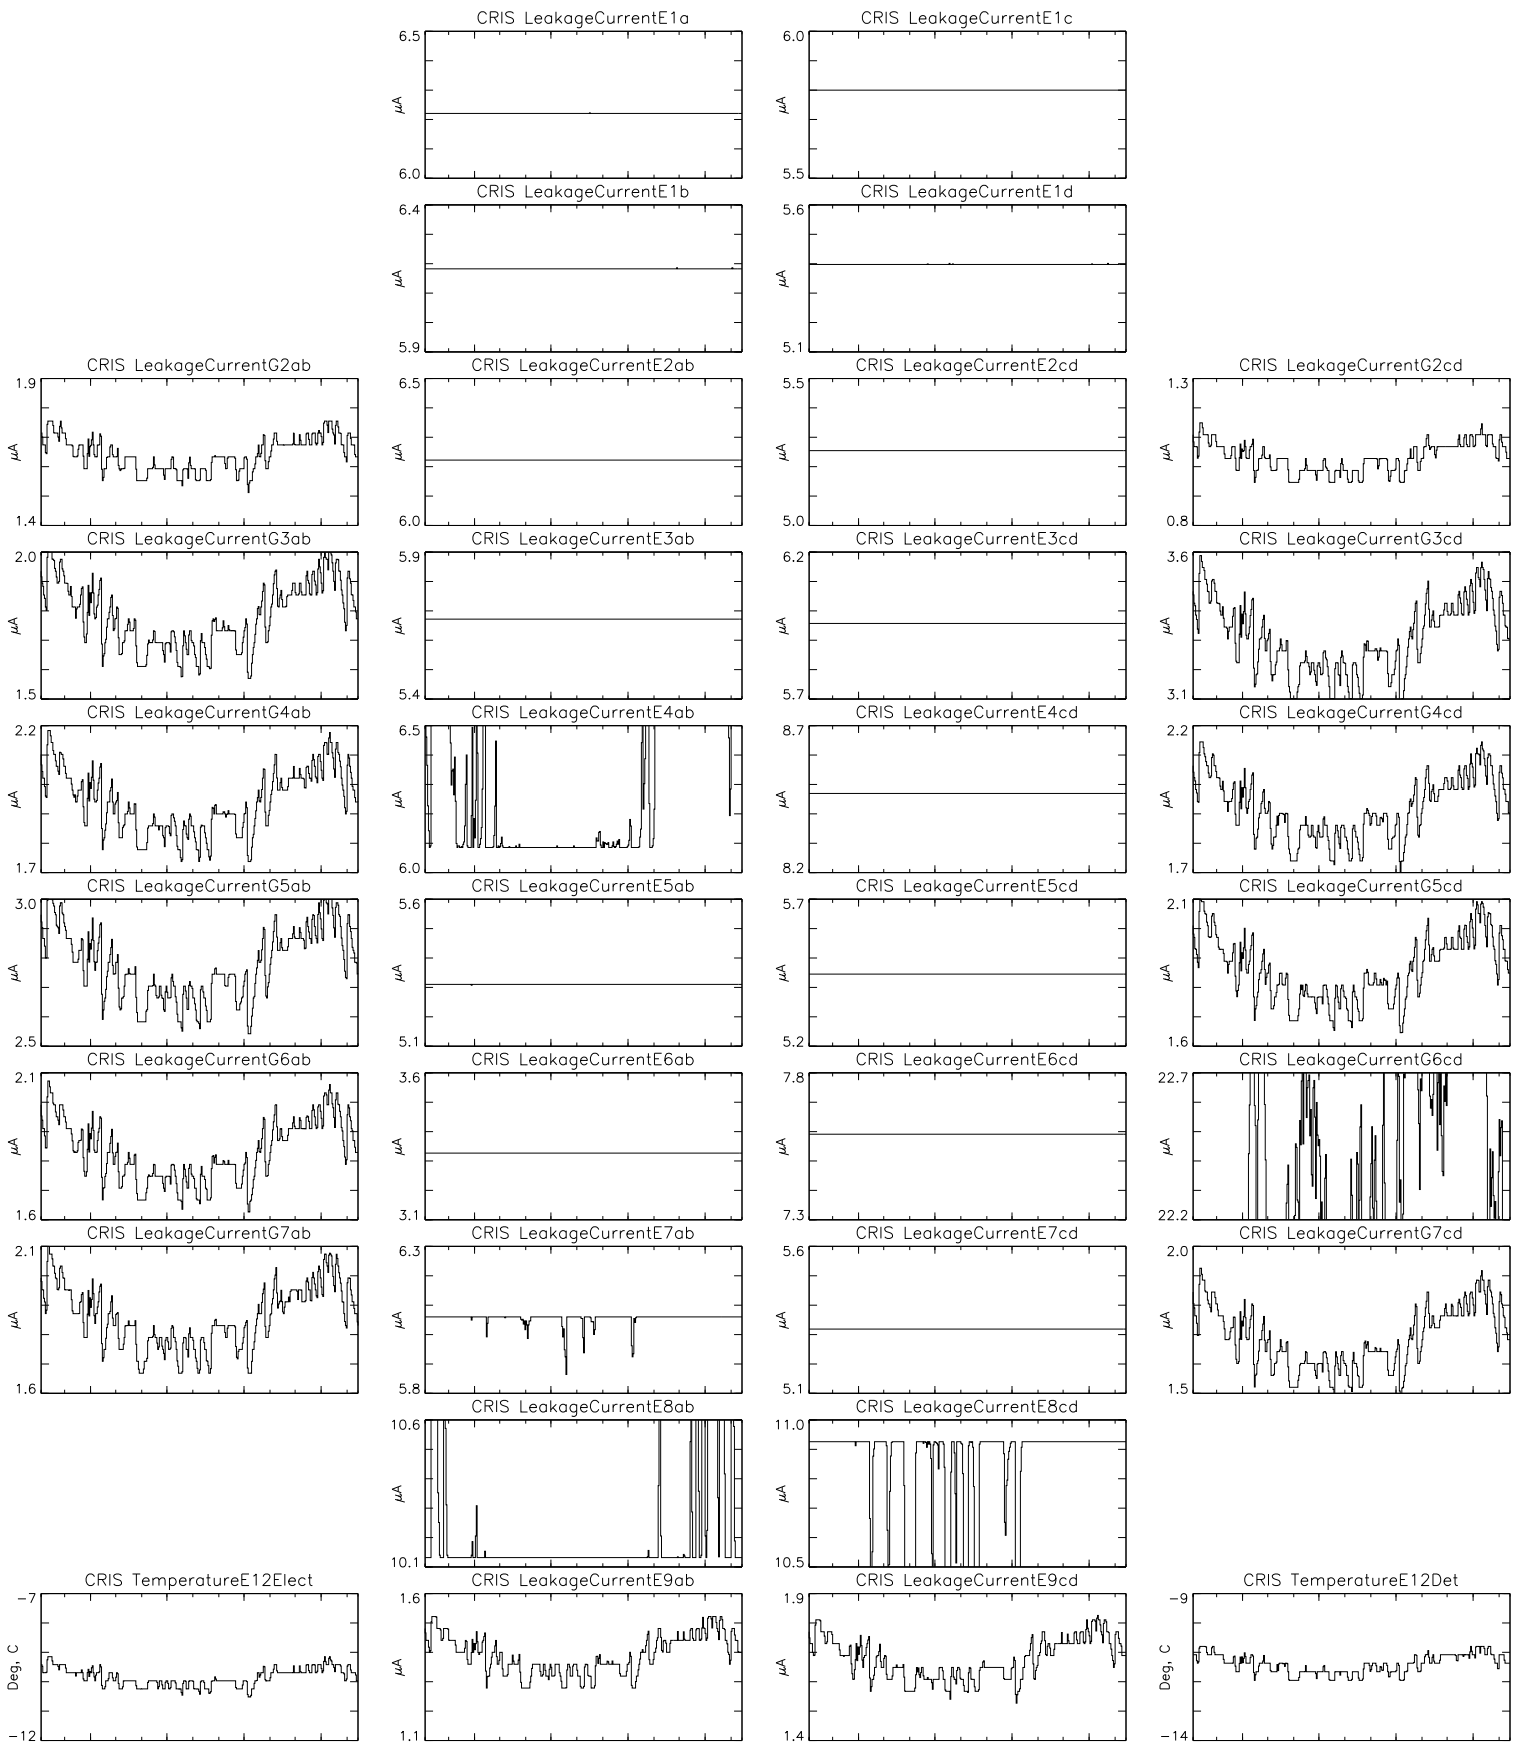

Bartels Rotation 2571-2584 – Daily Averages
(01-Feb-2022 thru 13-Feb-2023)
(032/2022 thru 044/2023)

Apr Jul Oct Jan
time (01-Feb-2022 to 14-Feb-2023)

Bartels Rotation 2571–2584 – Daily Averages
 (01–Feb–2022 thru 13–Feb–2023)
 (032/2022 thru 044/2023)

Apr Jul Oct Jan
 time (01–Feb–2022 to 14–Feb–2023)

Bartels Rotation 2571-2584 – Daily Averages
(01-Feb-2022 thru 13-Feb-2023)
(032/2022 thru 044/2023)

Apr Jul Oct Jan
time (01-Feb-2022 to 14-Feb-2023)

Bartels Rotation 2571-2584 – Daily Averages (01-Feb-2022 thru 13-Feb-2023) (032/2022 thru 044/2023)

time (01-Feb-2022 to 14-Feb-2023)