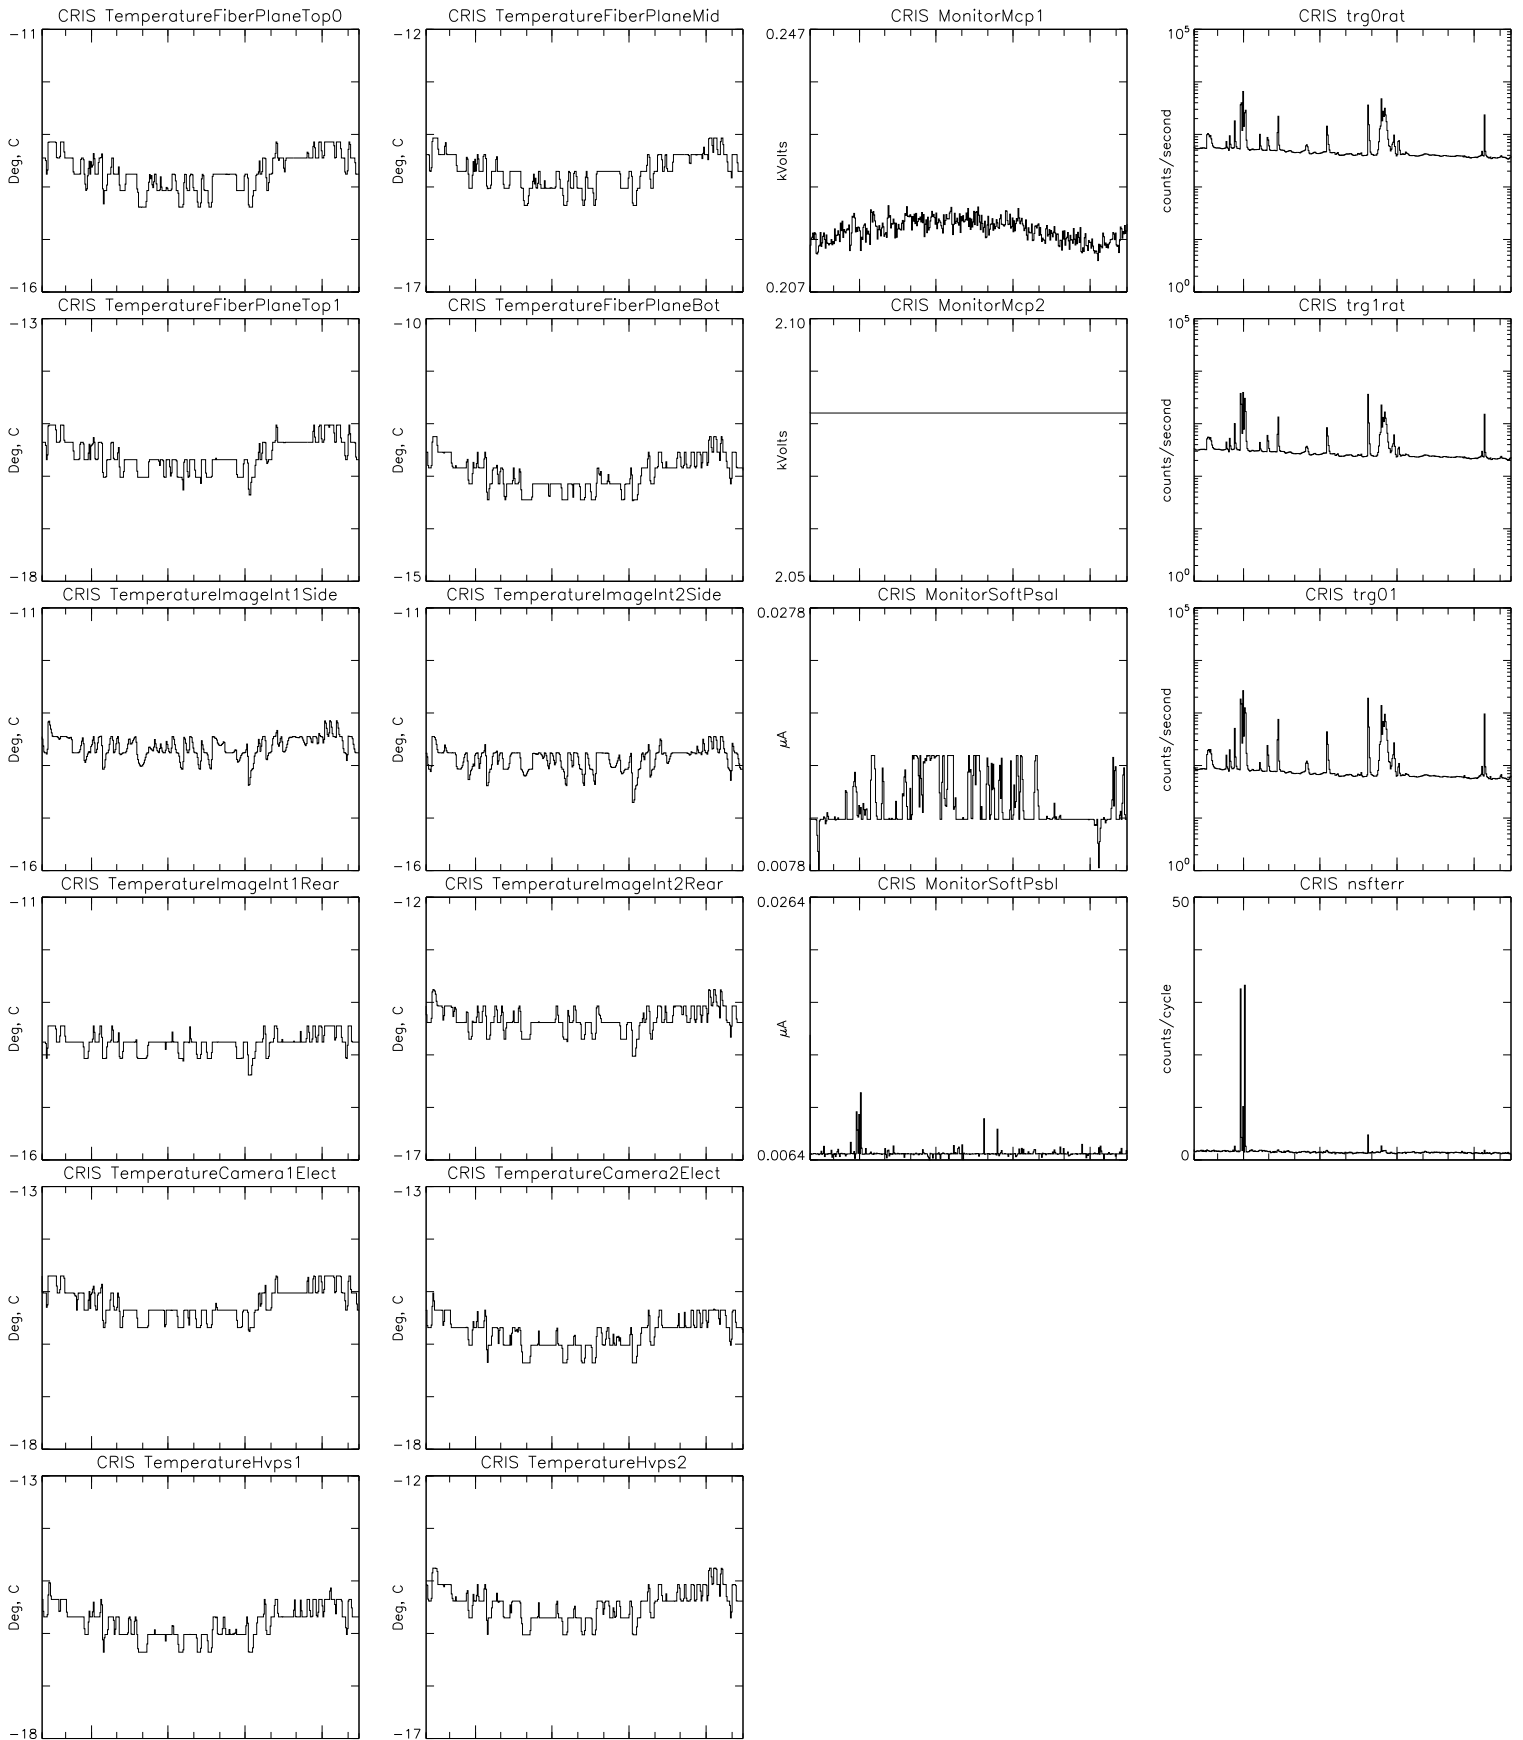

Bartels Rotation 2571-2584 – Daily Averages
(01-Feb-2022 thru 13-Feb-2023)
(032/2022 thru 044/2023)

Apr Jul Oct Jan
time (01-Feb-2022 to 14-Feb-2023)

Bartels Rotation 2571–2584 – Daily Averages
 (01–Feb–2022 thru 13–Feb–2023)
 (032/2022 thru 044/2023)

Apr Jul Oct Jan
 time (01–Feb–2022 to 14–Feb–2023)

Bartels Rotation 2571-2584 – Daily Averages
(01-Feb-2022 thru 13-Feb-2023)
(032/2022 thru 044/2023)

Apr Jul Oct Jan
time (01-Feb-2022 to 14-Feb-2023)

Bartels Rotation 2571-2584 – Daily Averages (01-Feb-2022 thru 13-Feb-2023) (032/2022 thru 044/2023)

time (01-Feb-2022 to 14-Feb-2023)