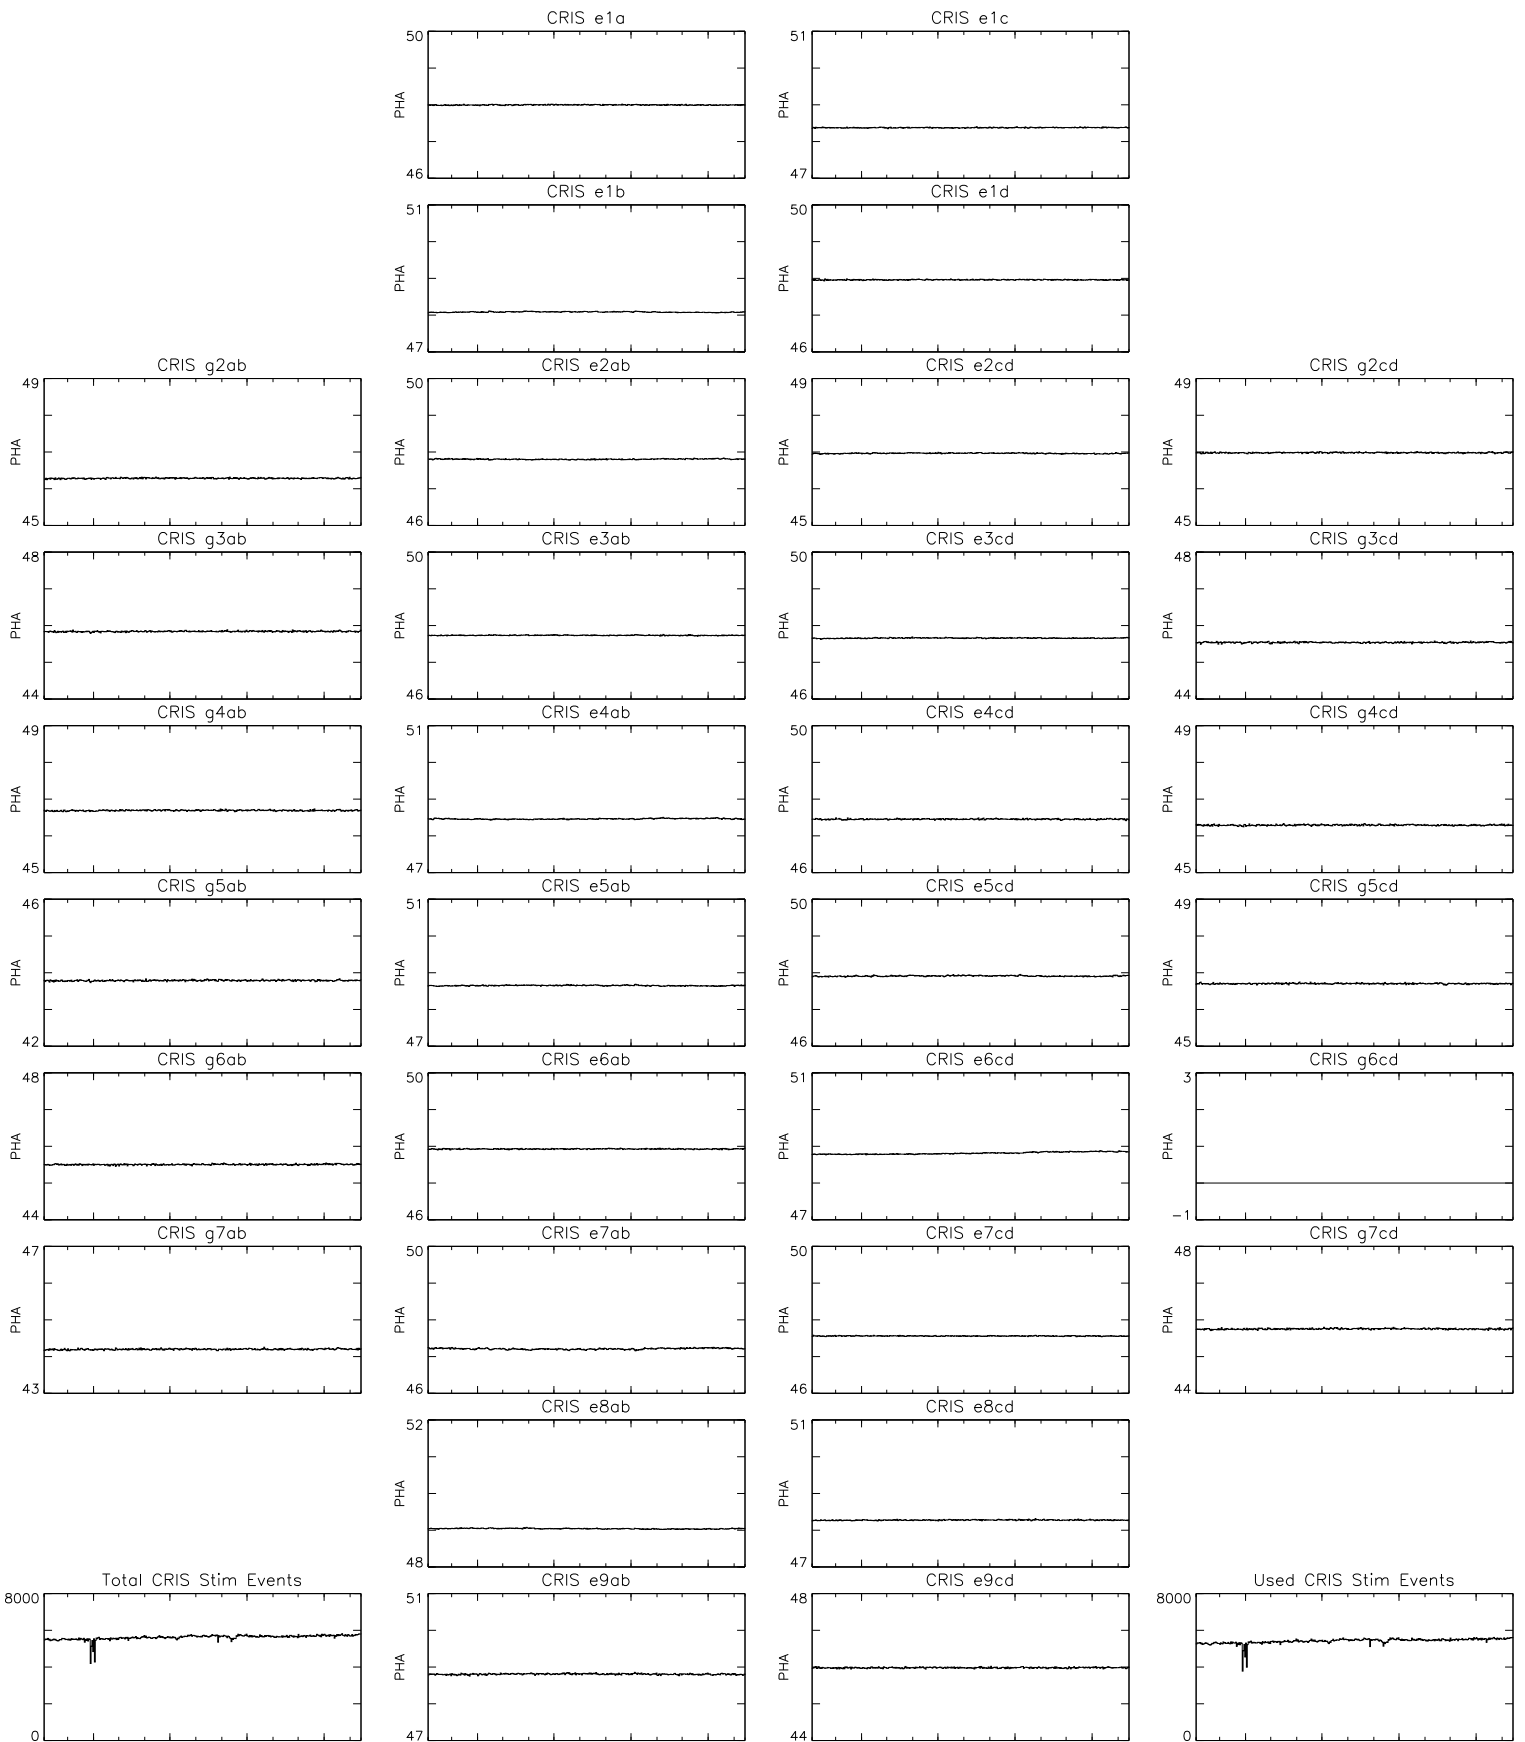

Bartels Rotation 2571–2584
 Stim events – Daily fitted slope
 (01–Feb–2022 thru 13–Feb–2023) (032/2022 thru 044/2023)

Apr Jul Oct Jan
 time (01–Feb–2022 to 14–Feb–2023)

Bartels Rotation 2571–2584
 Stim events – Daily fitted offset
 (01–Feb–2022 thru 13–Feb–2023) (032/2022 thru 044/2023)

Apr
Jul
Oct
Jan
 time (01–Feb–2022 to 14–Feb–2023)