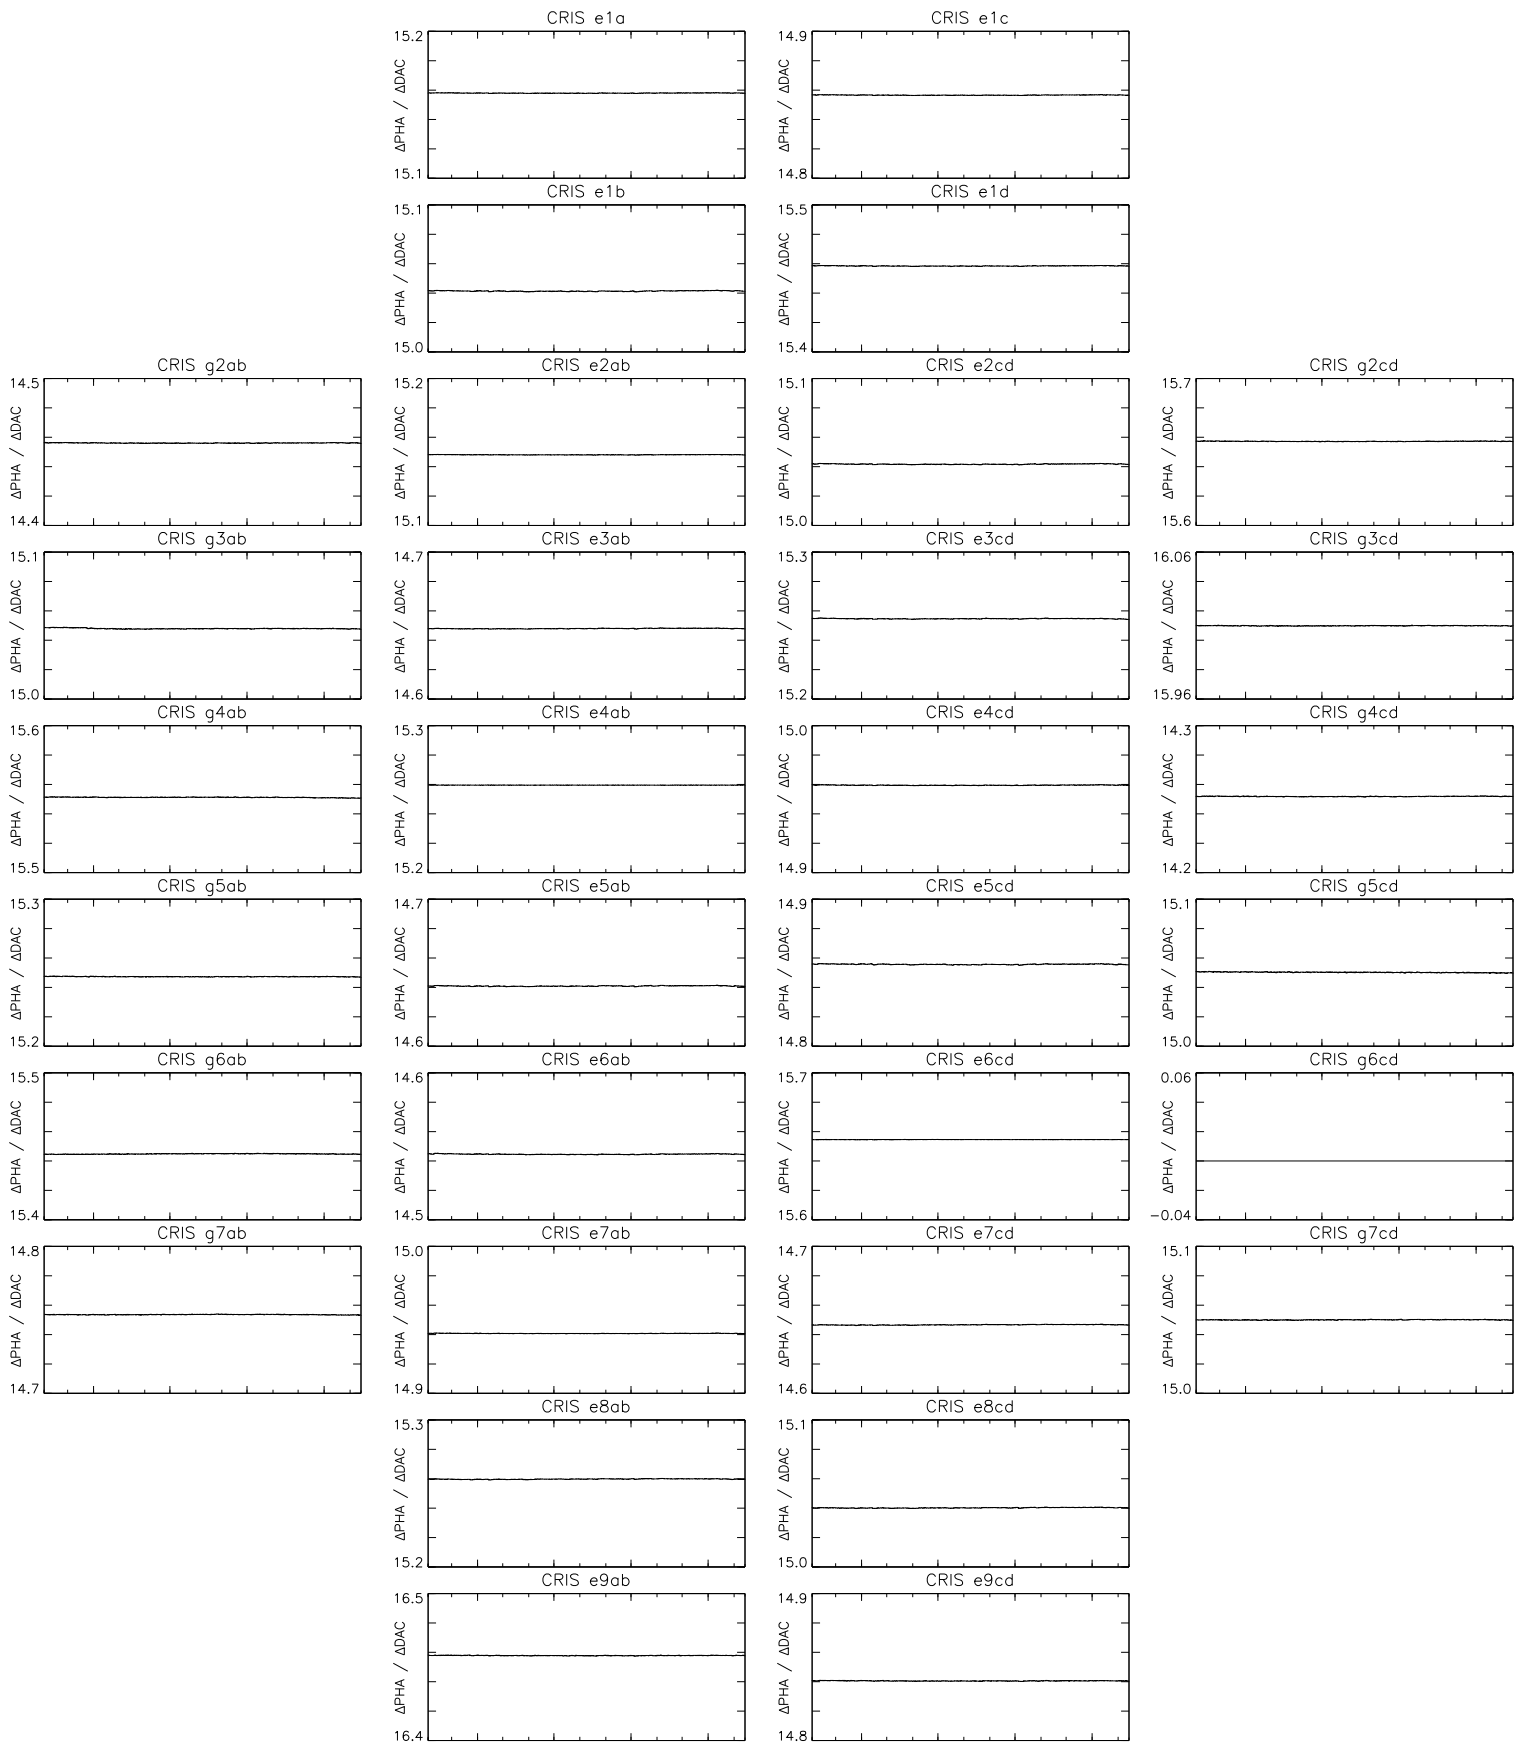

Bartels Rotation 2571–2584
 Stim events – Daily fitted slope
 (01–Feb–2022 thru 13–Feb–2023) (032/2022 thru 044/2023)

Apr Jul Oct Jan
 time (01–Feb–2022 to 14–Feb–2023)

Bartels Rotation 2571–2584
 Stim events – Daily fitted offset
 (01–Feb–2022 thru 13–Feb–2023) (032/2022 thru 044/2023)

Apr
Jul
Oct
Jan
 time (01–Feb–2022 to 14–Feb–2023)