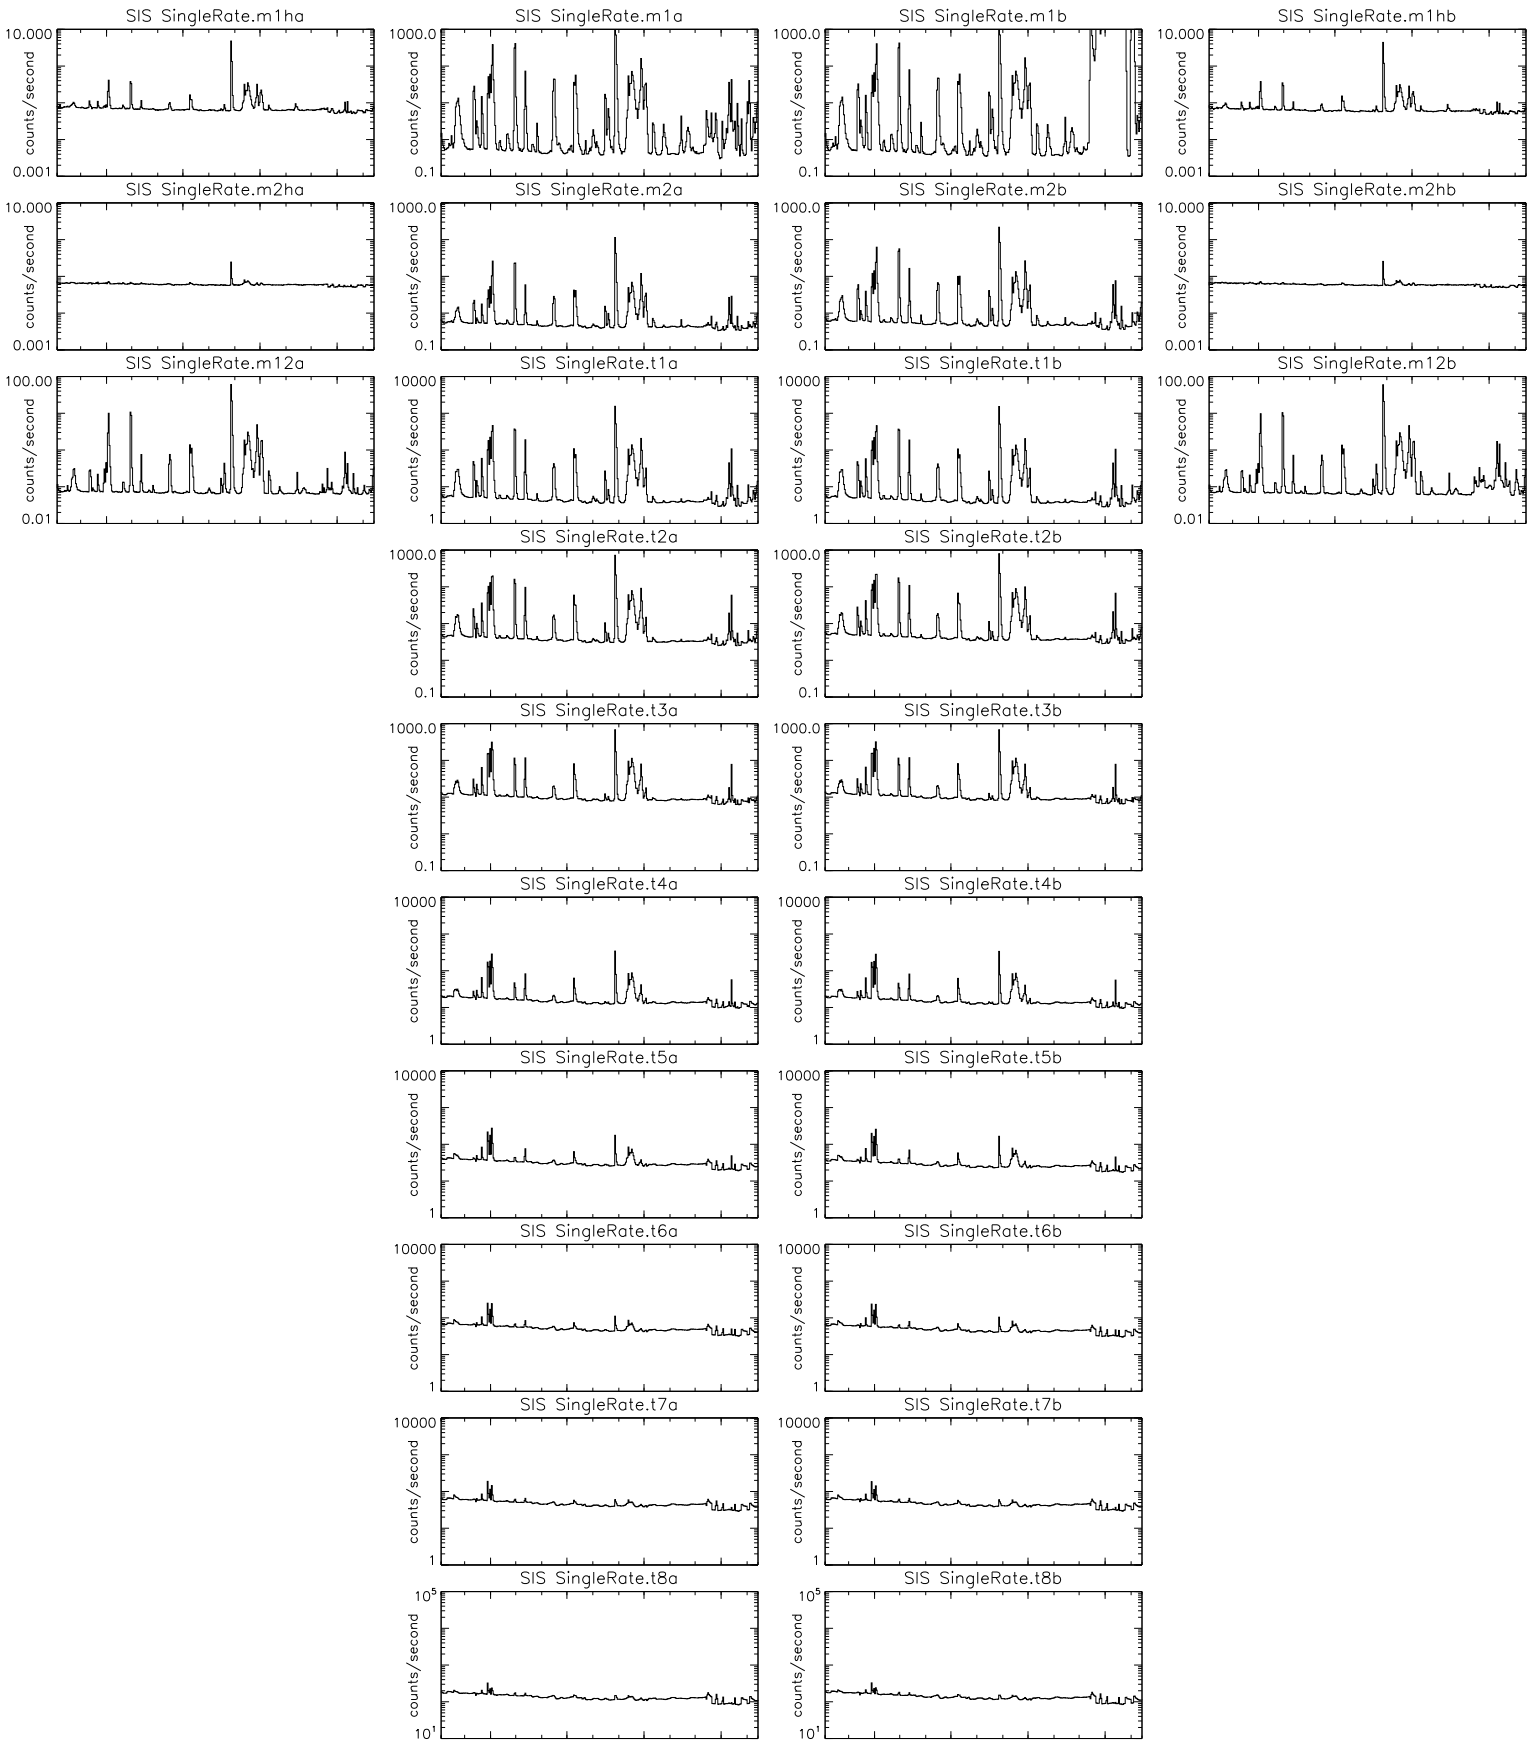

Bartels Rotation 2571-2584 – Daily Averages
(01-Feb-2022 thru 13-Feb-2023)
(032/2022 thru 044/2023)

Apr Jul Oct Jan
time (01-Feb-2022 to 14-Feb-2023)

Bartels Rotation 2571-2584 – Daily Averages
(01-Feb-2022 thru 13-Feb-2023)
(032/2022 thru 044/2023)

Apr Jul Oct Jan
time (01-Feb-2022 to 14-Feb-2023)

Bartels Rotation 2571-2584 – Daily Averages (01-Feb-2022 thru 13-Feb-2023) (032/2022 thru 044/2023)

Apr
Jul
Oct
Jan

time (01-Feb-2022 to 14-Feb-2023)