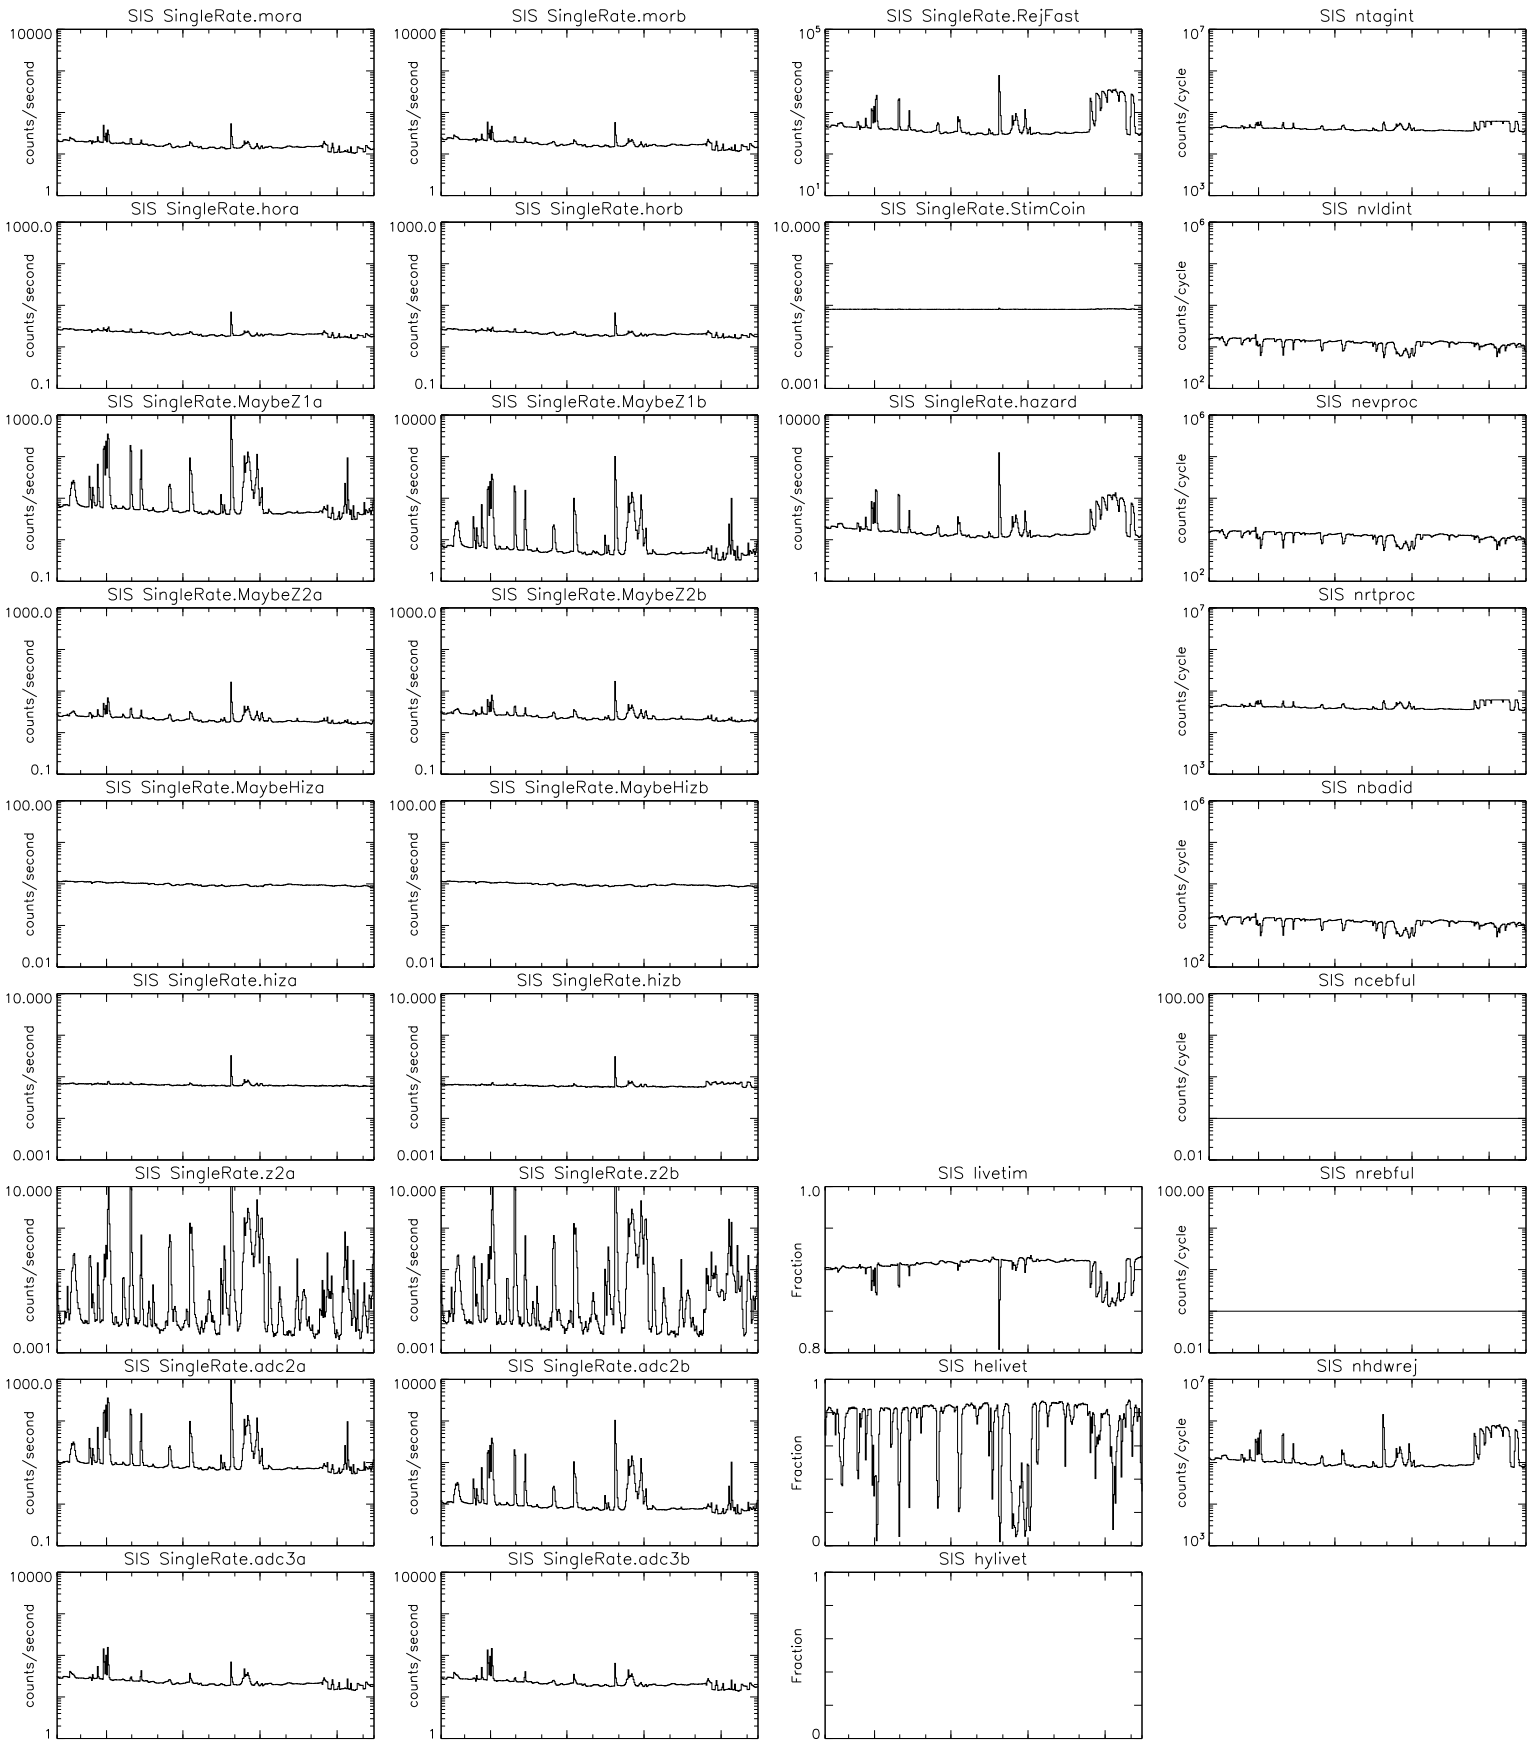

Bartels Rotation 2571-2584 – Daily Averages
(01-Feb-2022 thru 13-Feb-2023)
(032/2022 thru 044/2023)

Apr Jul Oct Jan
time (01-Feb-2022 to 14-Feb-2023)

Bartels Rotation 2571-2584 – Daily Averages
(01-Feb-2022 thru 13-Feb-2023)
(032/2022 thru 044/2023)

Apr Jul Oct Jan
time (01-Feb-2022 to 14-Feb-2023)

Bartels Rotation 2571-2584 – Daily Averages (01-Feb-2022 thru 13-Feb-2023) (032/2022 thru 044/2023)

Apr
Jul
Oct
Jan

time (01-Feb-2022 to 14-Feb-2023)