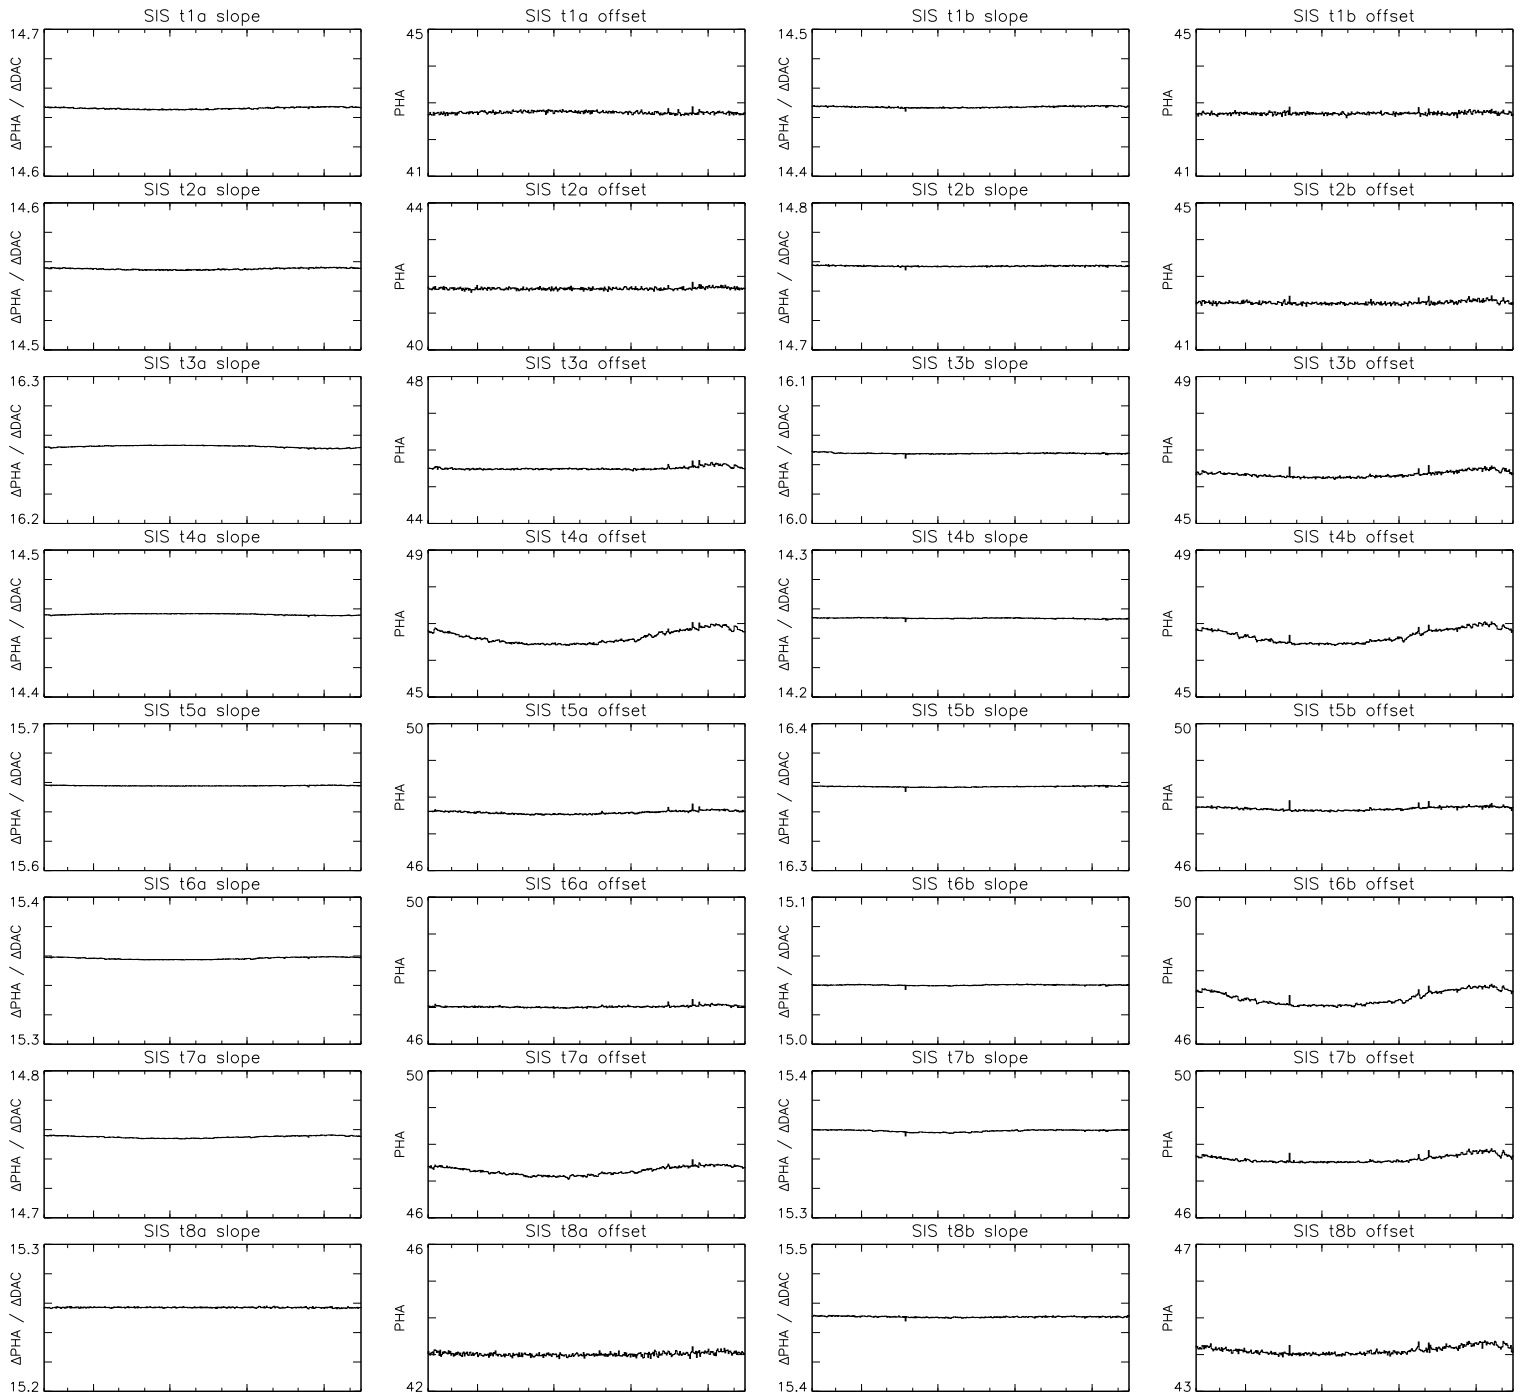

Bartels Rotation 2571–2584
 Stim events – Daily fitted slope & offset
 (01–Feb–2022 thru 13–Feb–2023) (032/2022 thru 044/2023)

Apr Jul Oct Jan
 time (01–Feb–2022 to 14–Feb–2023)