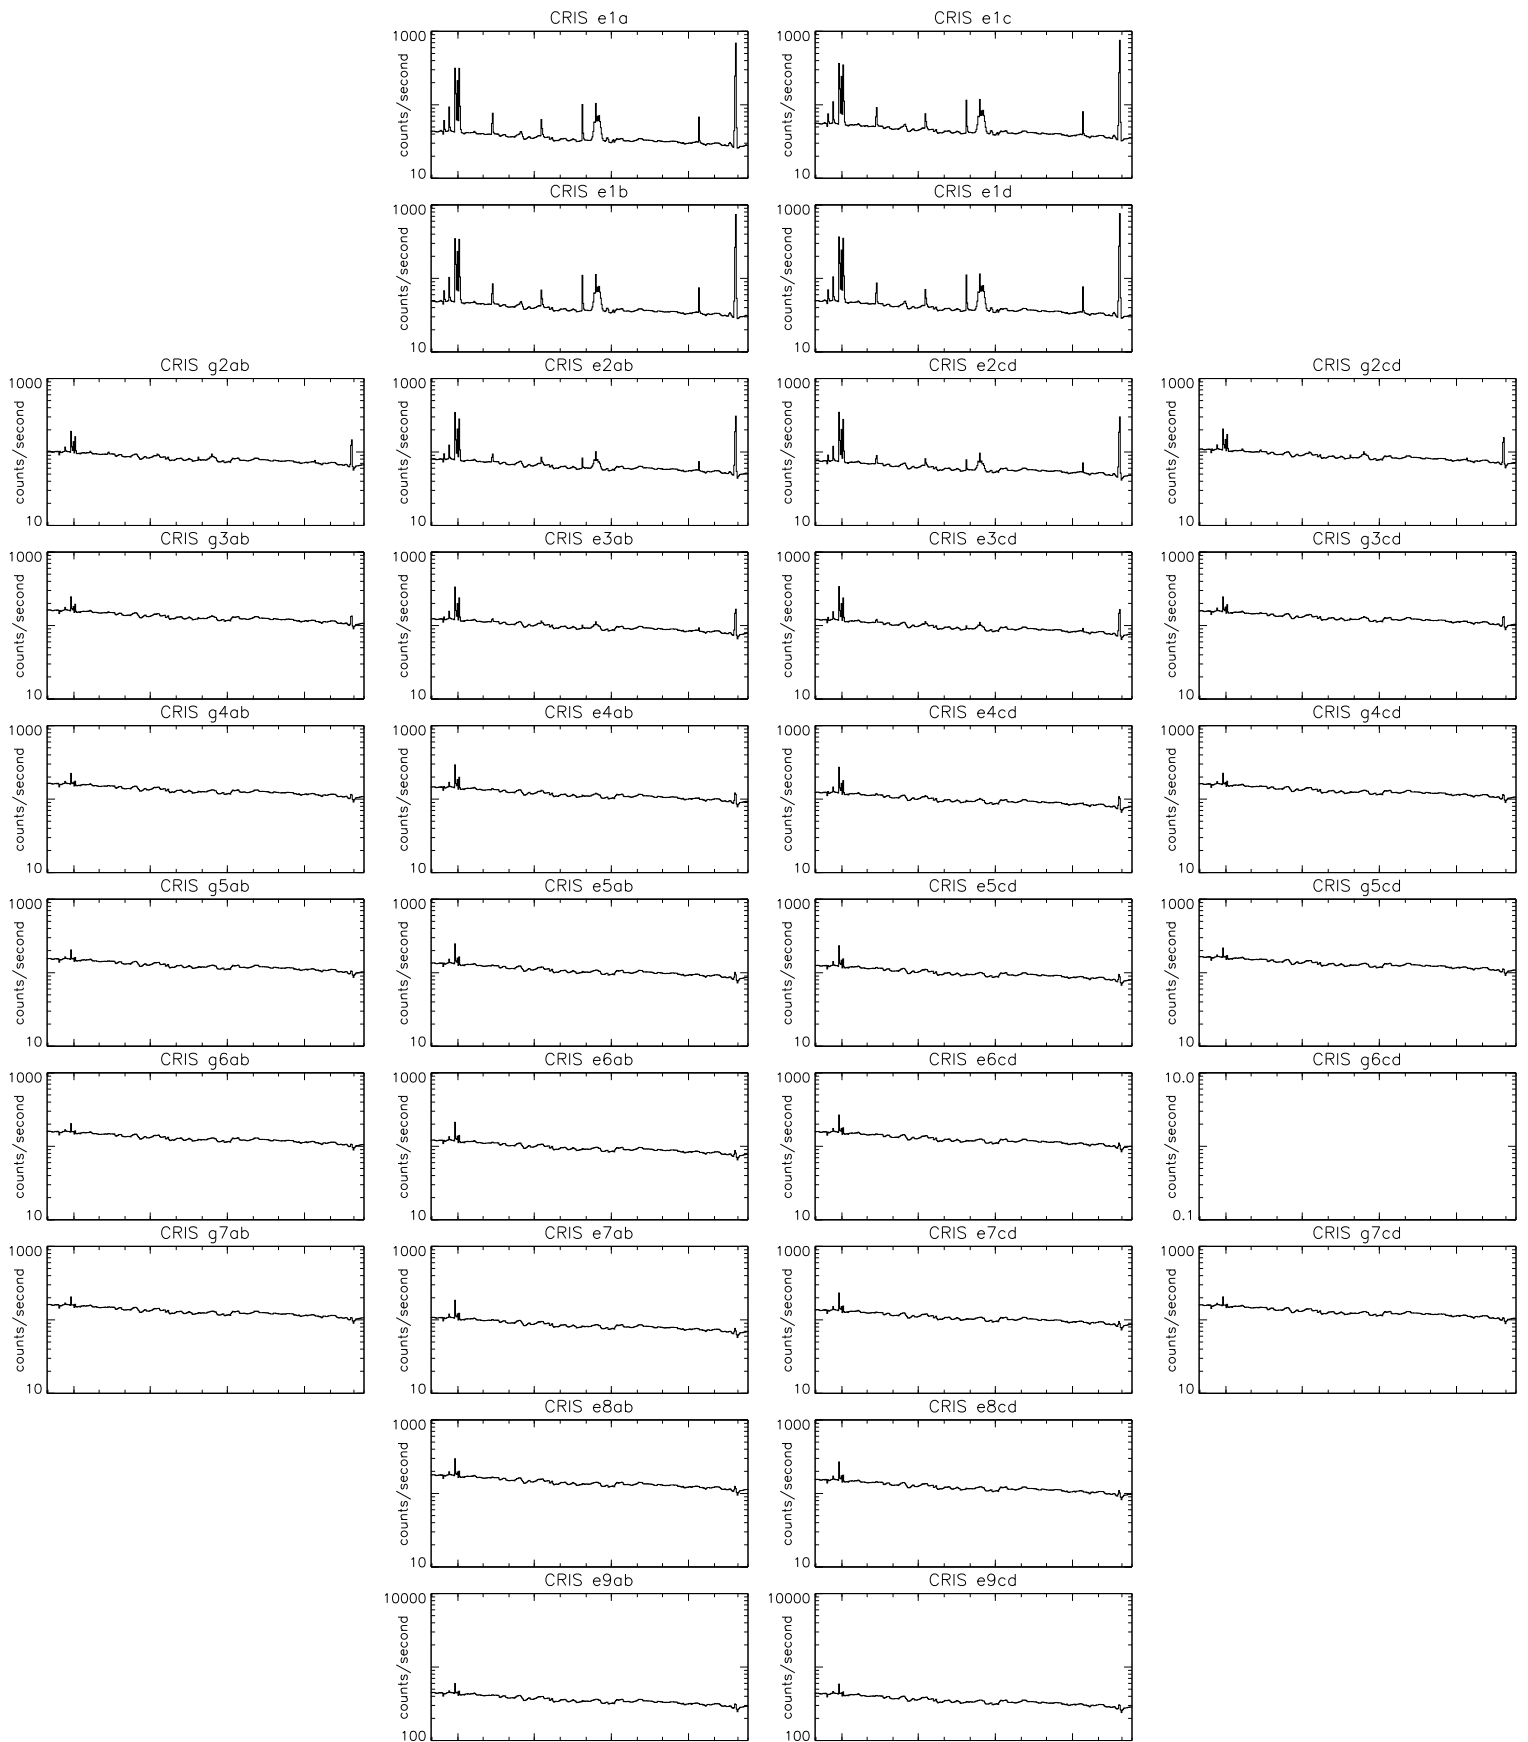

Bartels Rotation 2572-2585 – Daily Averages
(28-Feb-2022 thru 12-Mar-2023)
(059/2022 thru 071/2023)

Apr

Jul

Oct

Jan

time (28-Feb-2022 to 13-Mar-2023)

Bartels Rotation 2572-2585 – Daily Averages
 (28-Feb-2022 thru 12-Mar-2023)
 (059/2022 thru 071/2023)

Apr Jul Oct Jan
 time (28-Feb-2022 to 13-Mar-2023)

Bartels Rotation 2572-2585 – Daily Averages
(28-Feb-2022 thru 12-Mar-2023)
(059/2022 thru 071/2023)

Apr

Jul

Oct

Jan

time (28-Feb-2022 to 13-Mar-2023)

Bartels Rotation 2572–2585 – Daily Averages (28–Feb–2022 thru 12–Mar–2023) (059/2022 thru 071/2023)