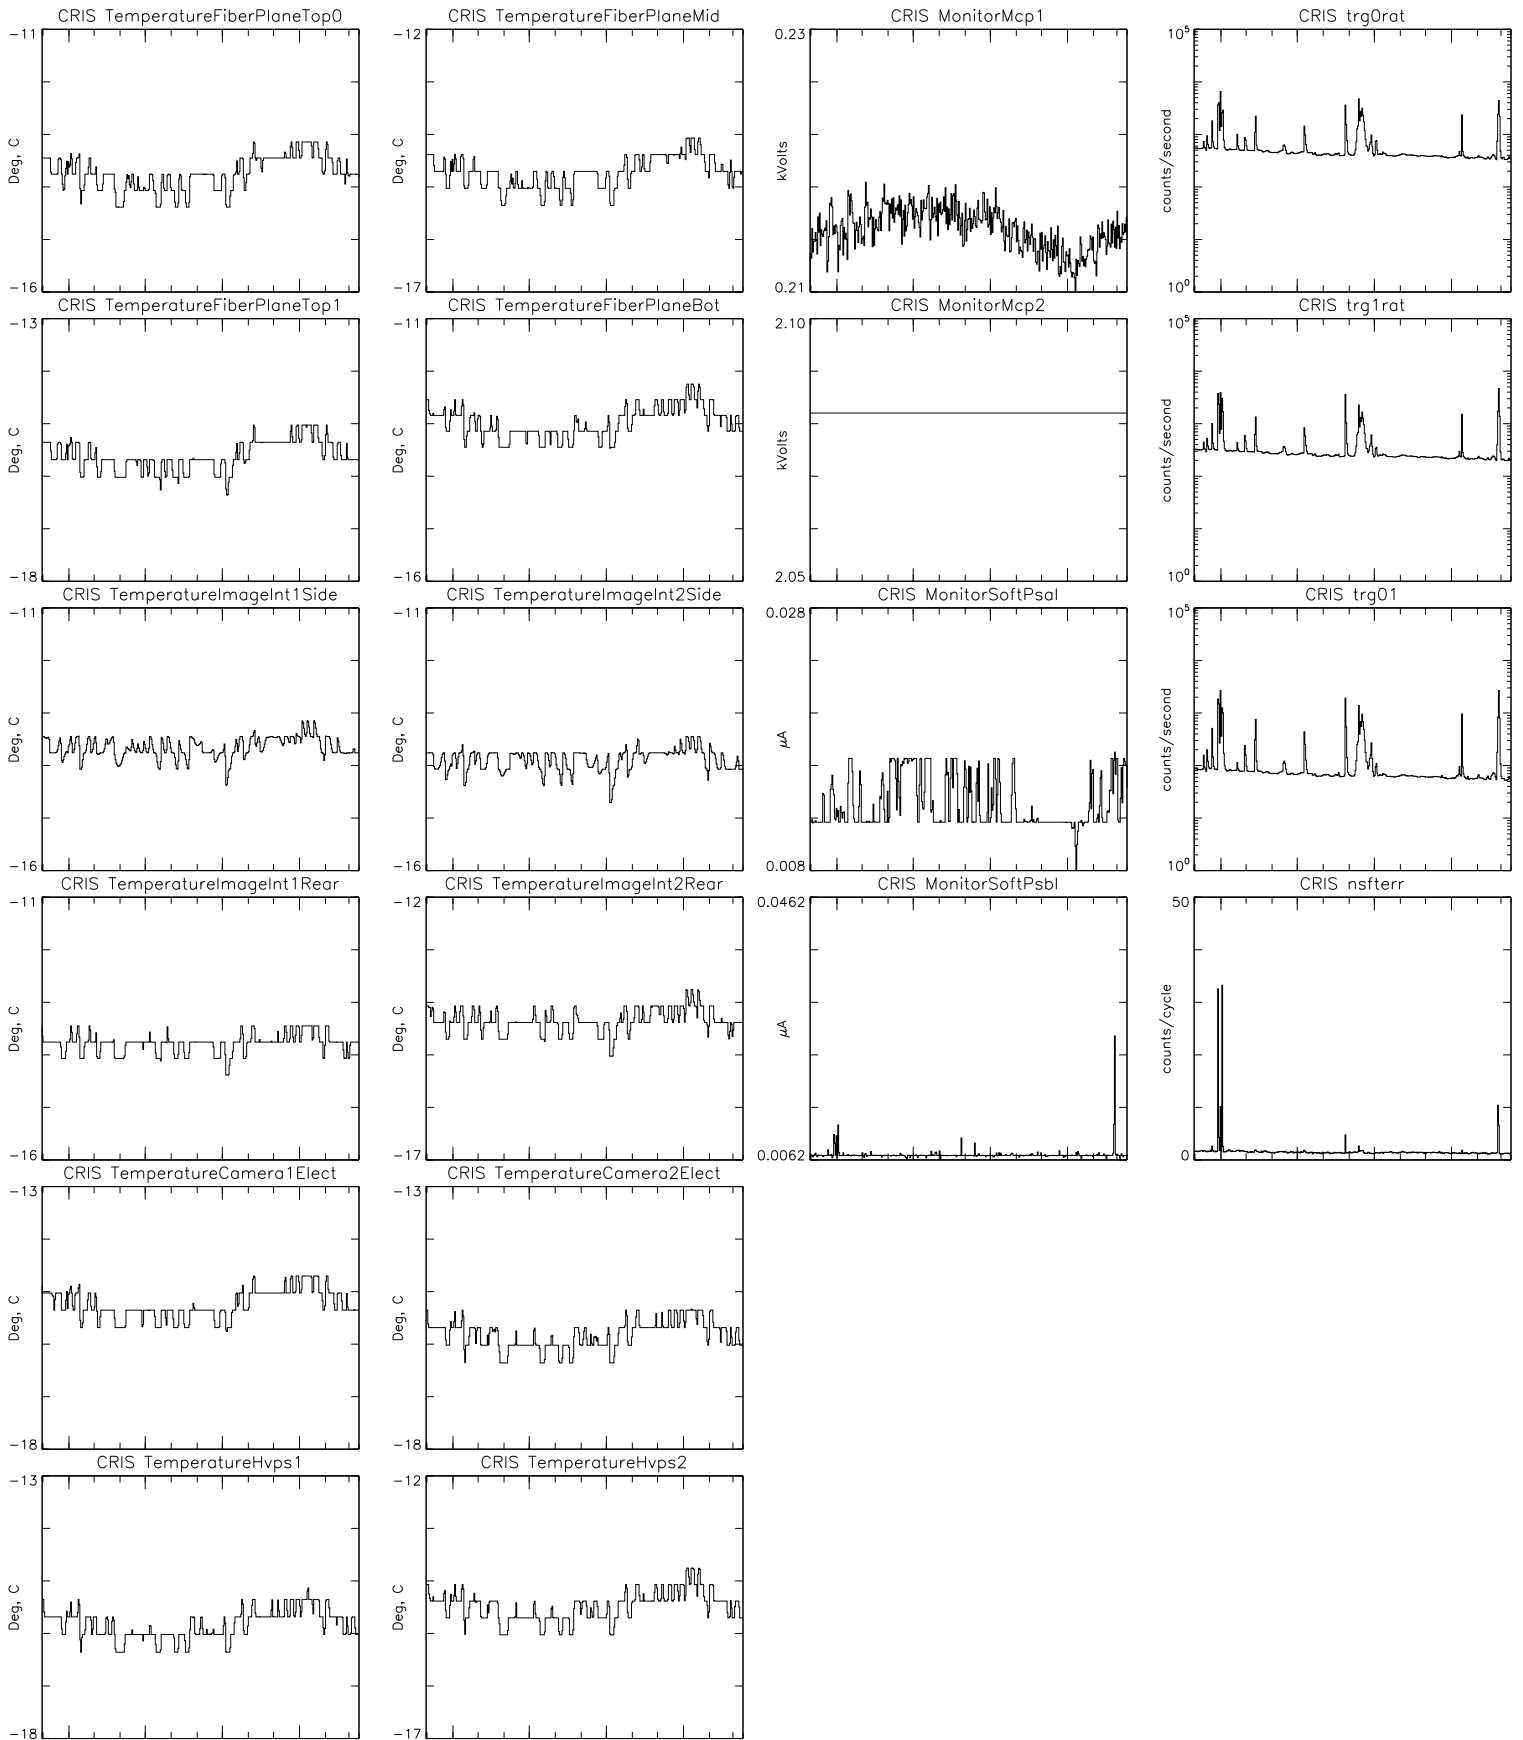

Bartels Rotation 2572-2585 – Daily Averages
(28-Feb-2022 thru 12-Mar-2023)
(059/2022 thru 071/2023)

Apr

Jul

Oct

Jan

time (28-Feb-2022 to 13-Mar-2023)

Bartels Rotation 2572-2585 – Daily Averages
 (28-Feb-2022 thru 12-Mar-2023)
 (059/2022 thru 071/2023)

Apr Jul Oct Jan
 time (28-Feb-2022 to 13-Mar-2023)

Bartels Rotation 2572-2585 – Daily Averages
(28-Feb-2022 thru 12-Mar-2023)
(059/2022 thru 071/2023)

Apr

Jul

Oct

Jan

time (28-Feb-2022 to 13-Mar-2023)

Bartels Rotation 2572–2585 – Daily Averages (28–Feb–2022 thru 12–Mar–2023) (059/2022 thru 071/2023)