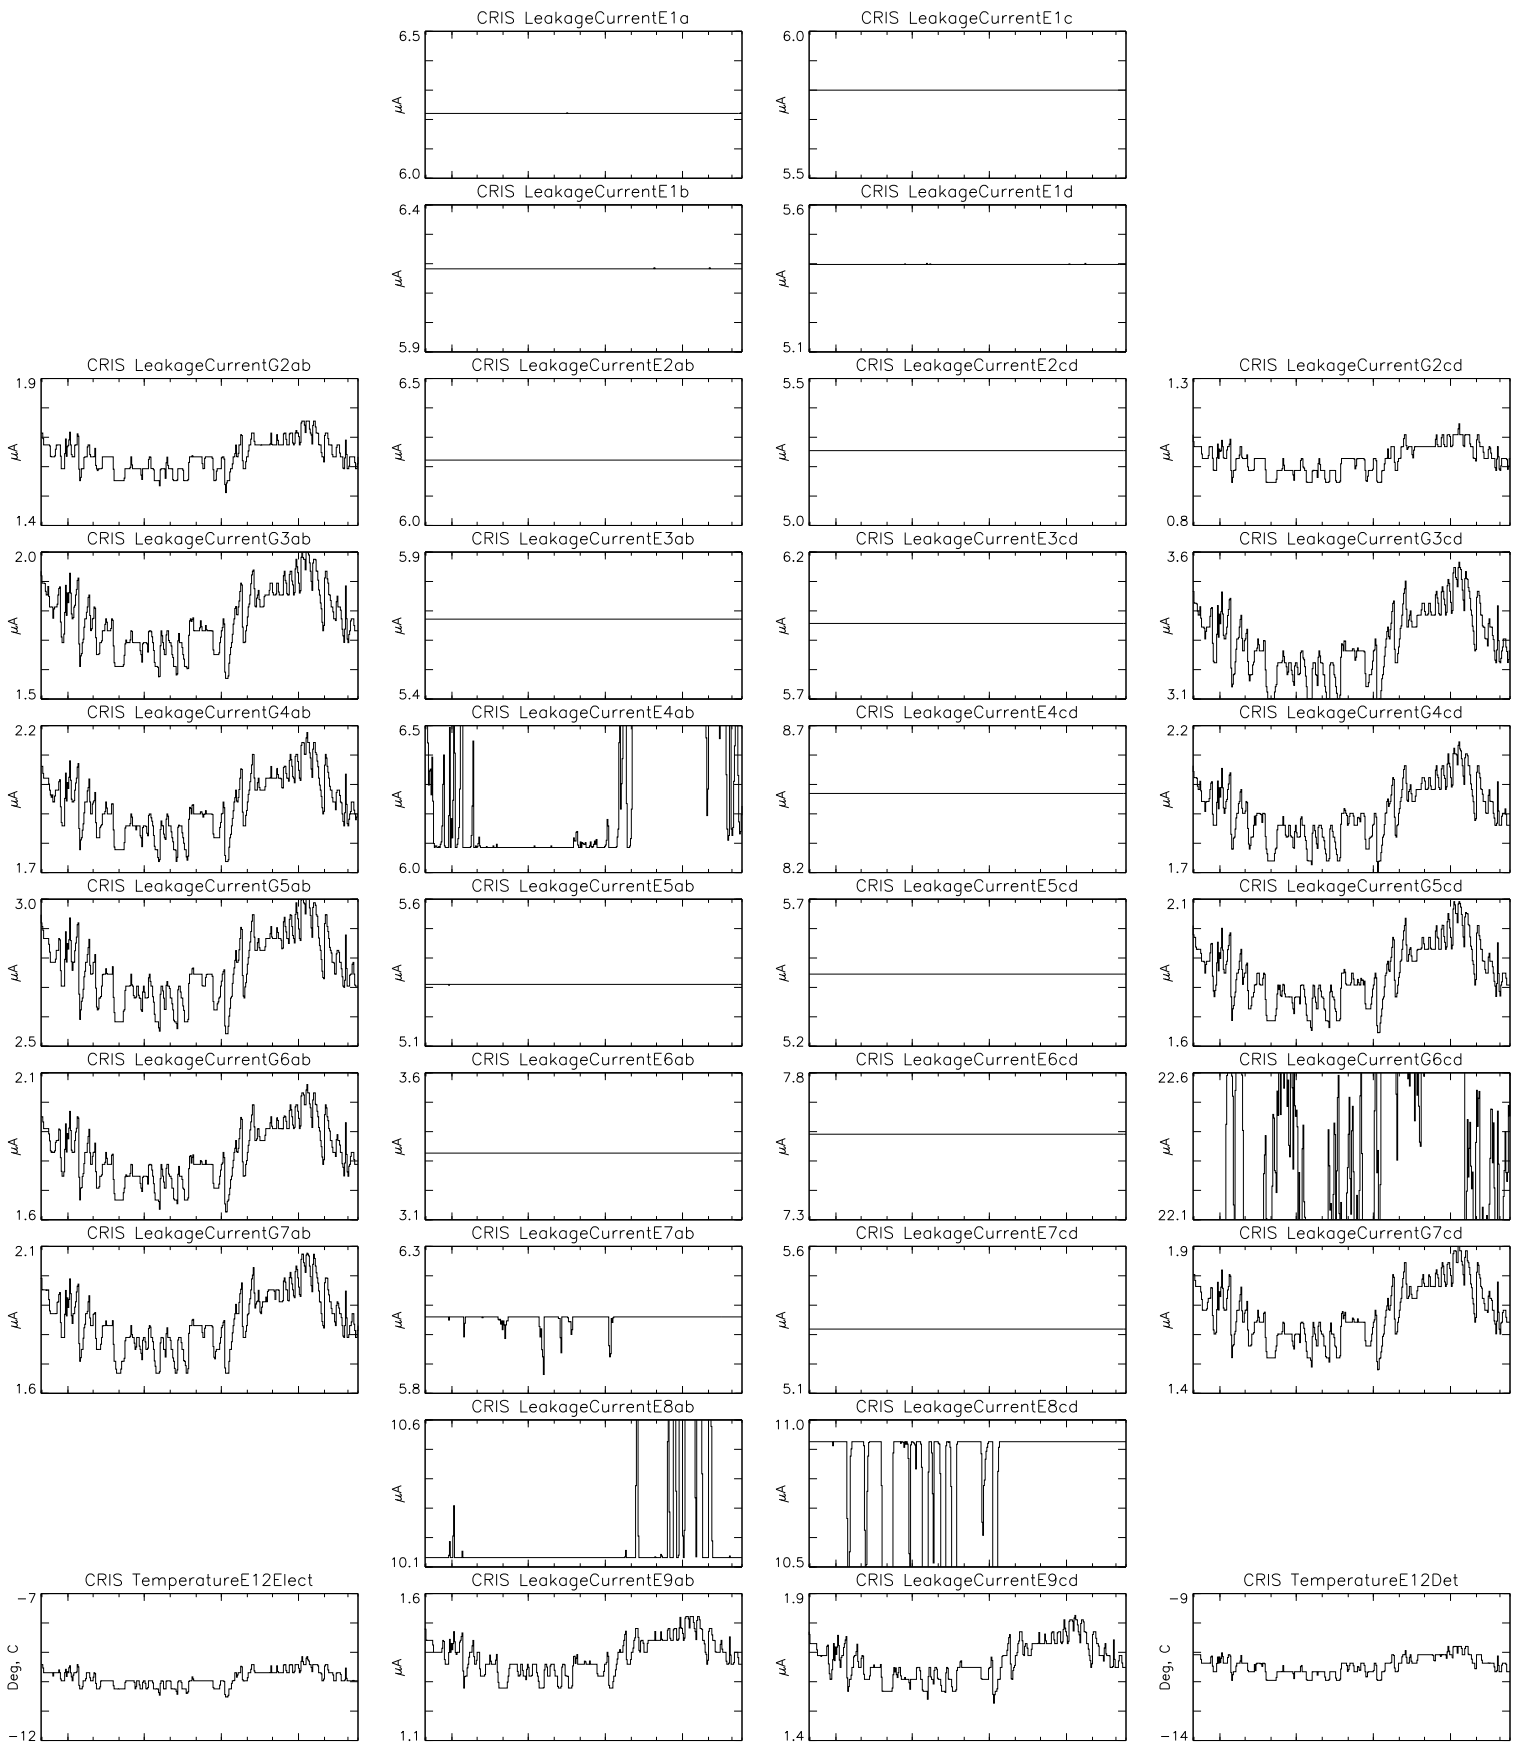

Bartels Rotation 2572-2585 – Daily Averages
(28-Feb-2022 thru 12-Mar-2023)
(059/2022 thru 071/2023)

Apr

Jul

Oct

Jan

time (28-Feb-2022 to 13-Mar-2023)

Bartels Rotation 2572-2585 – Daily Averages
 (28-Feb-2022 thru 12-Mar-2023)
 (059/2022 thru 071/2023)

Apr Jul Oct Jan
 time (28-Feb-2022 to 13-Mar-2023)

Bartels Rotation 2572-2585 – Daily Averages
(28-Feb-2022 thru 12-Mar-2023)
(059/2022 thru 071/2023)

Apr

Jul

Oct

Jan

time (28-Feb-2022 to 13-Mar-2023)

Bartels Rotation 2572–2585 – Daily Averages (28–Feb–2022 thru 12–Mar–2023) (059/2022 thru 071/2023)