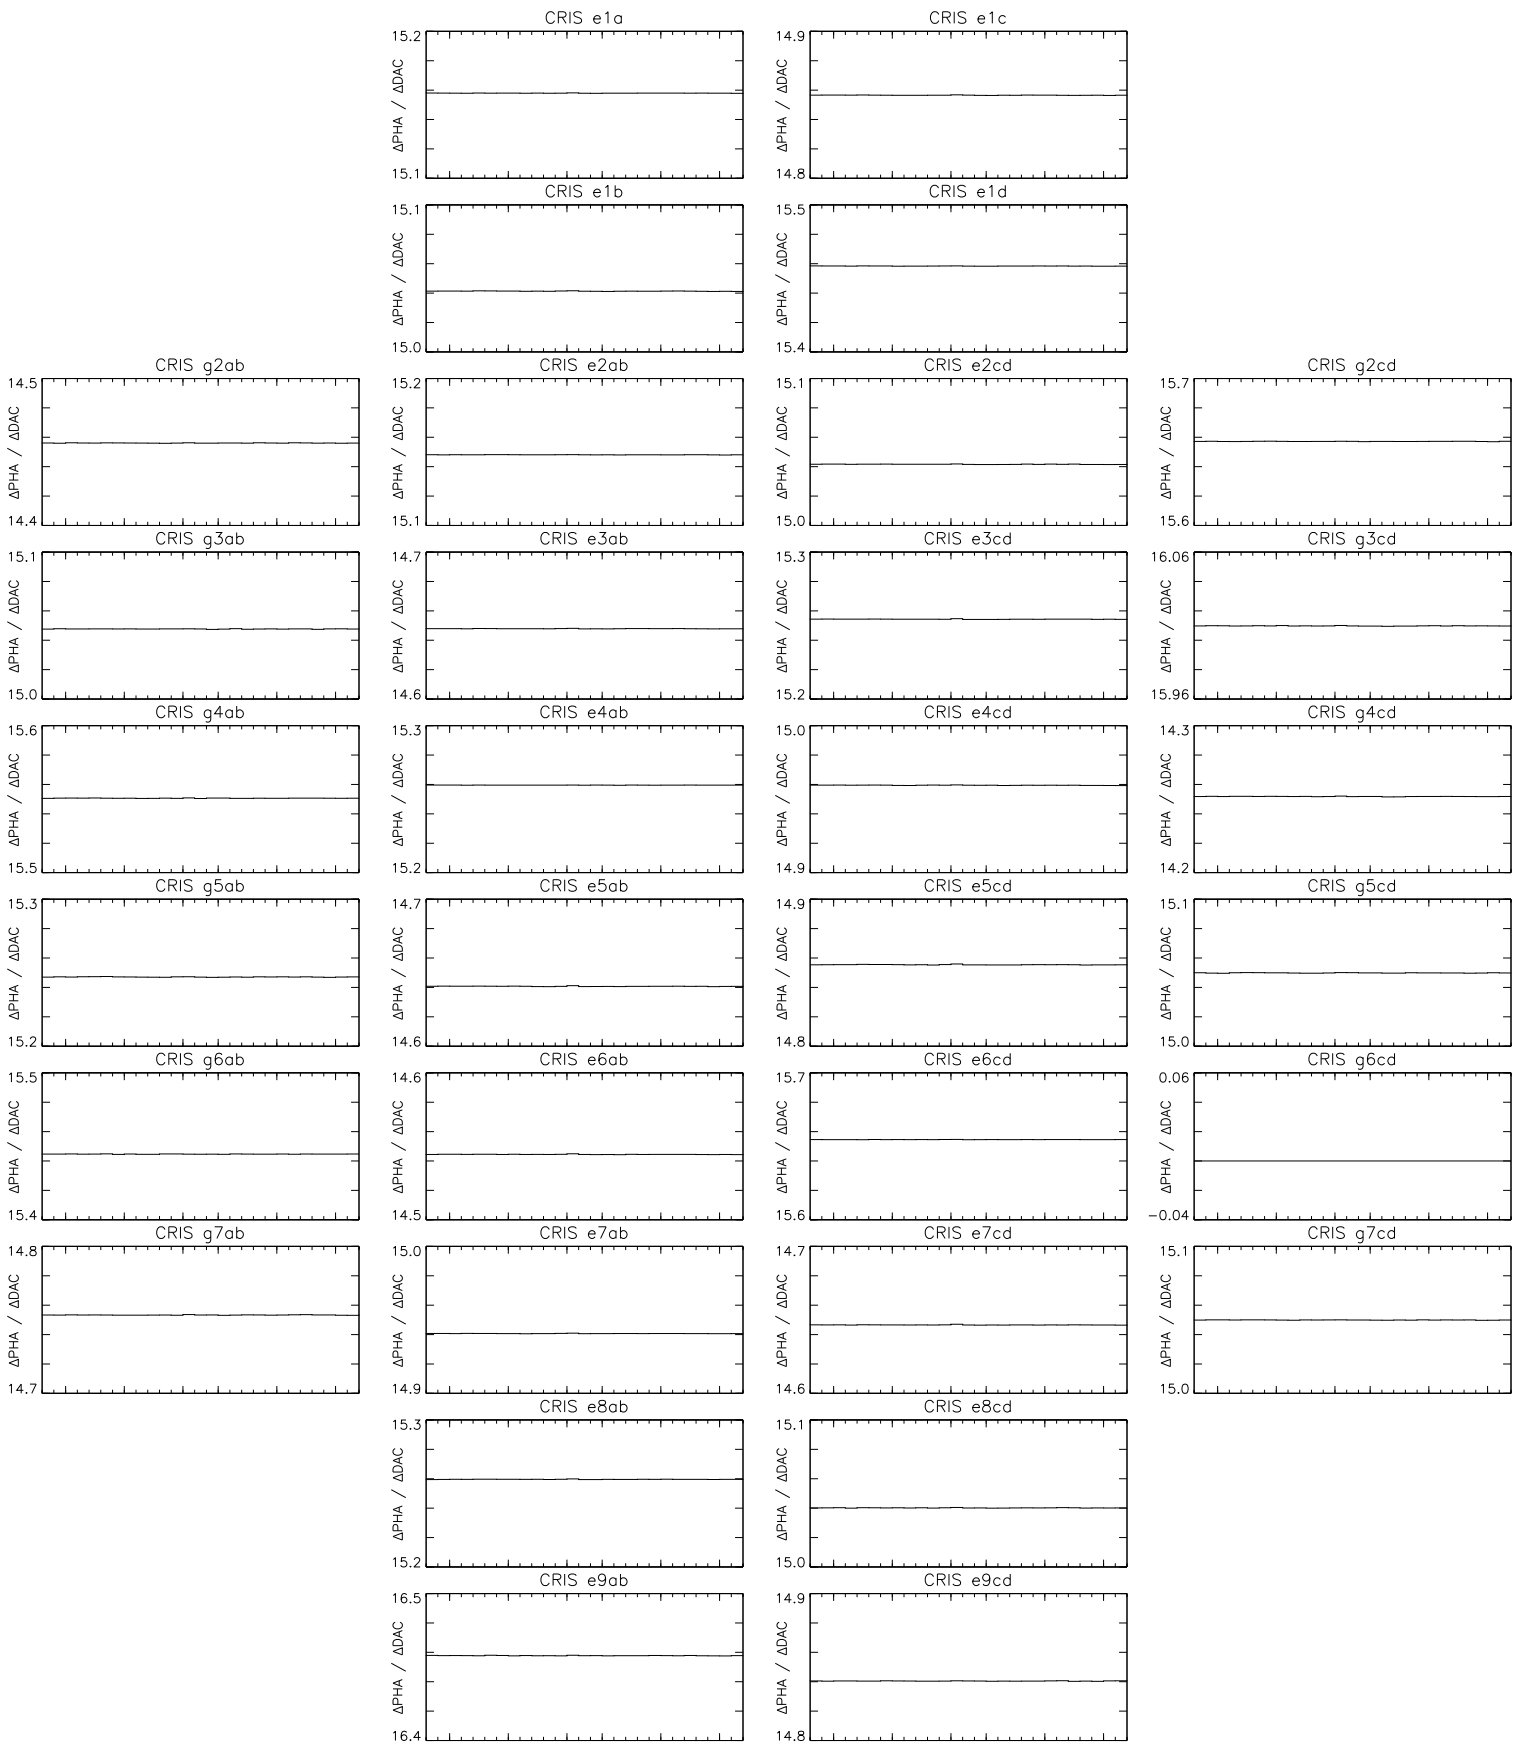

Bartels Rotation 2585
 Stim events – Daily fitted slope
 (14–Feb–2023 thru 12–Mar–2023) (045/2023 thru 071/2023)

Bartels Rotation 2585
 Stim events – Daily fitted offset
 (14–Feb–2023 thru 12–Mar–2023) (045/2023 thru 071/2023)