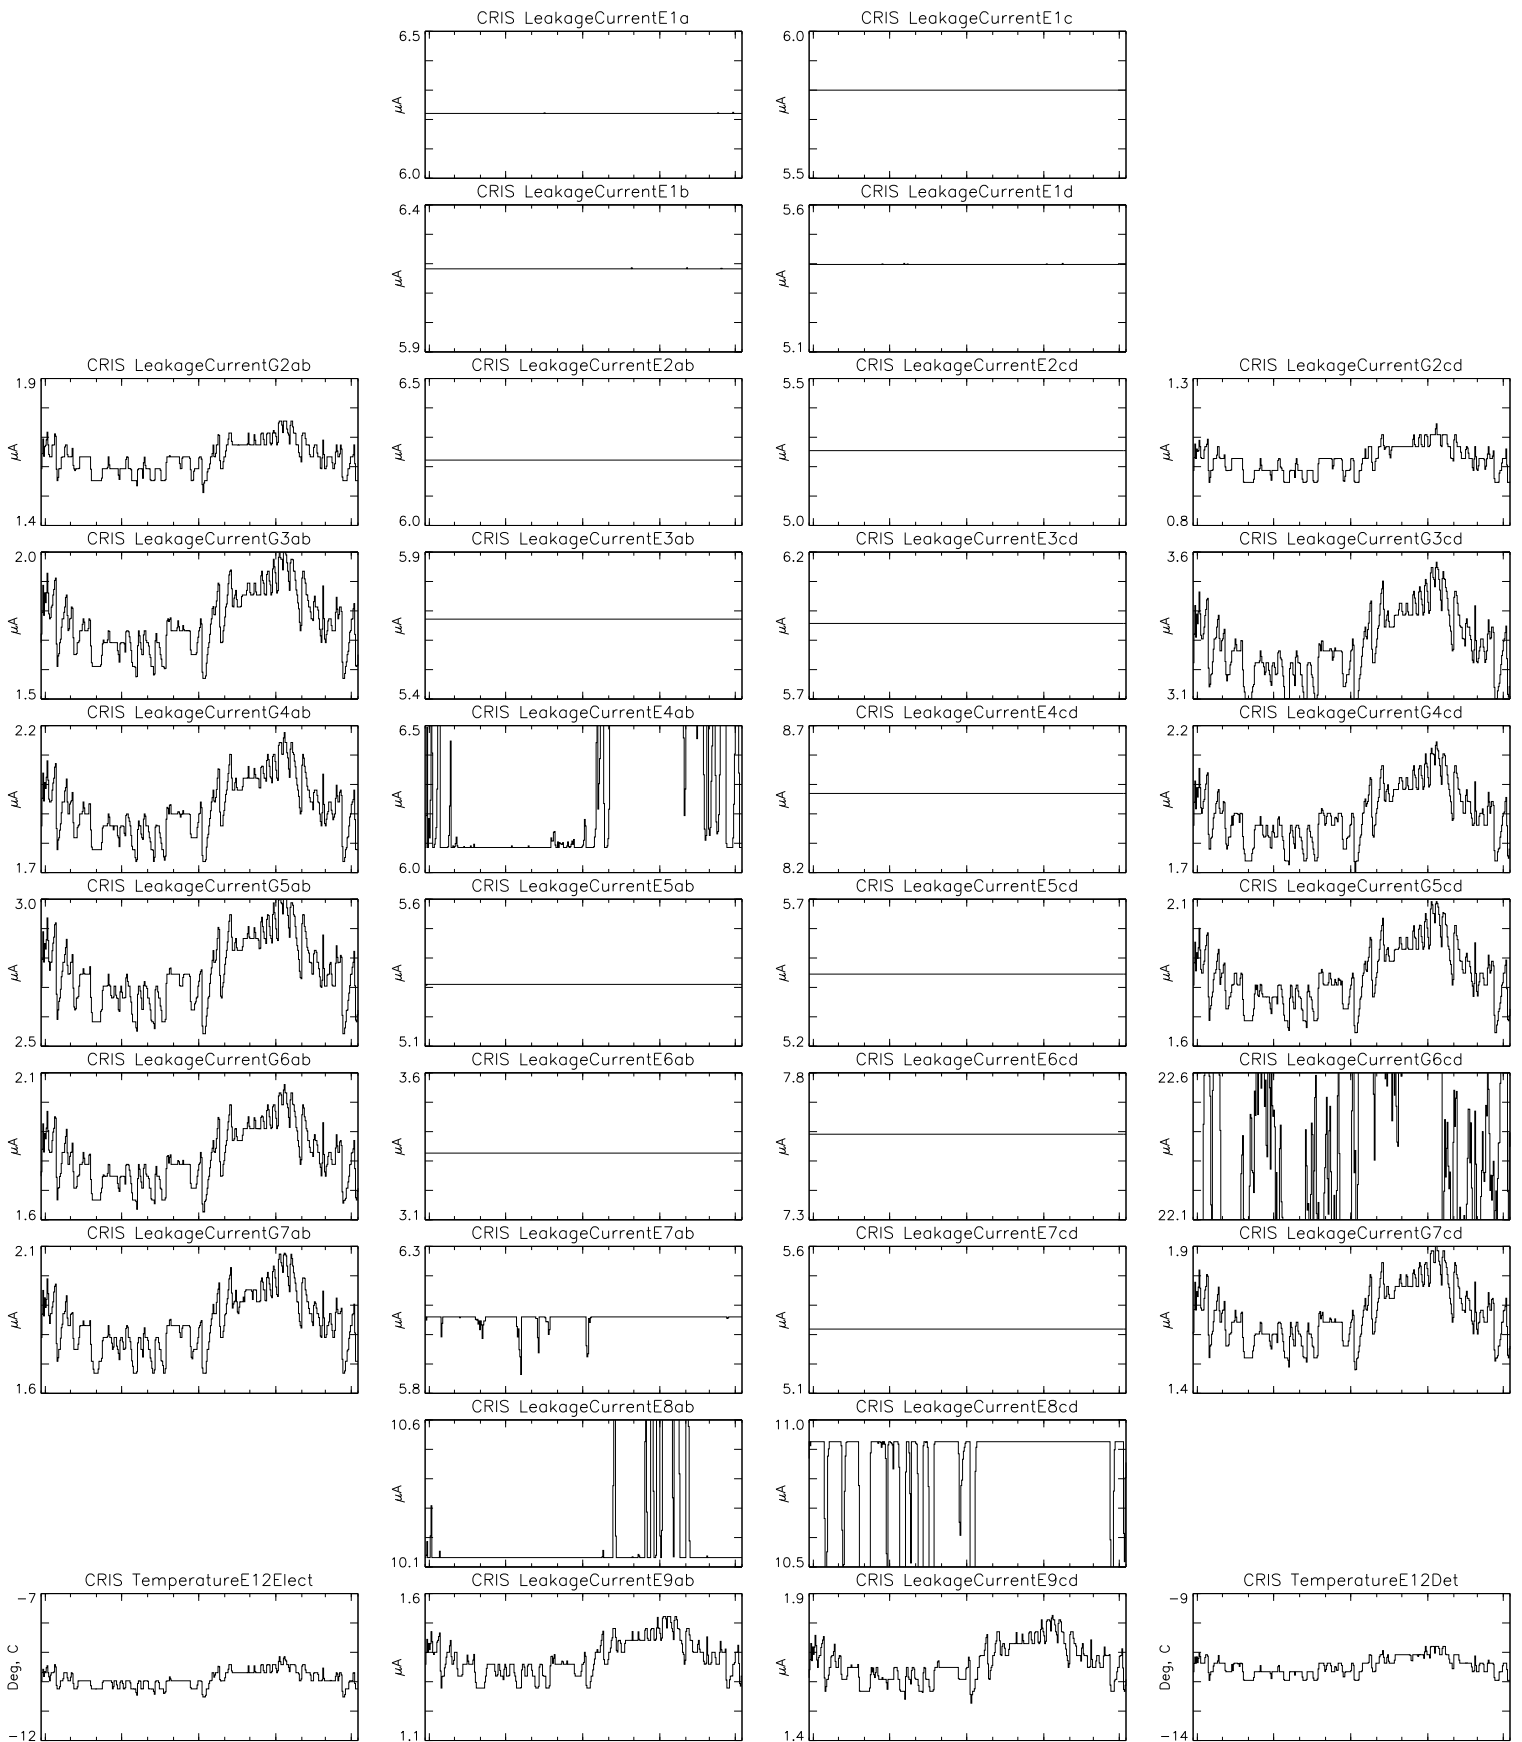

Bartels Rotation 2573-2586 – Daily Averages  
(27-Mar-2022 thru 08-Apr-2023)  
(086/2022 thru 098/2023)

Apr Jul Oct Jan Apr  
time (27-Mar-2022 to 09-Apr-2023)

Bartels Rotation 2573–2586 – Daily Averages  
 (27–Mar–2022 thru 08–Apr–2023)  
 (086/2022 thru 098/2023)

Apr Jul Oct Jan Apr  
 time (27–Mar–2022 to 09–Apr–2023)

Bartels Rotation 2573-2586 – Daily Averages  
(27-Mar-2022 thru 08-Apr-2023)  
(086/2022 thru 098/2023)

Apr Jul Oct Jan Apr  
time (27-Mar-2022 to 09-Apr-2023)

# Bartels Rotation 2573–2586 – Daily Averages (27–Mar–2022 thru 08–Apr–2023) (086/2022 thru 098/2023)