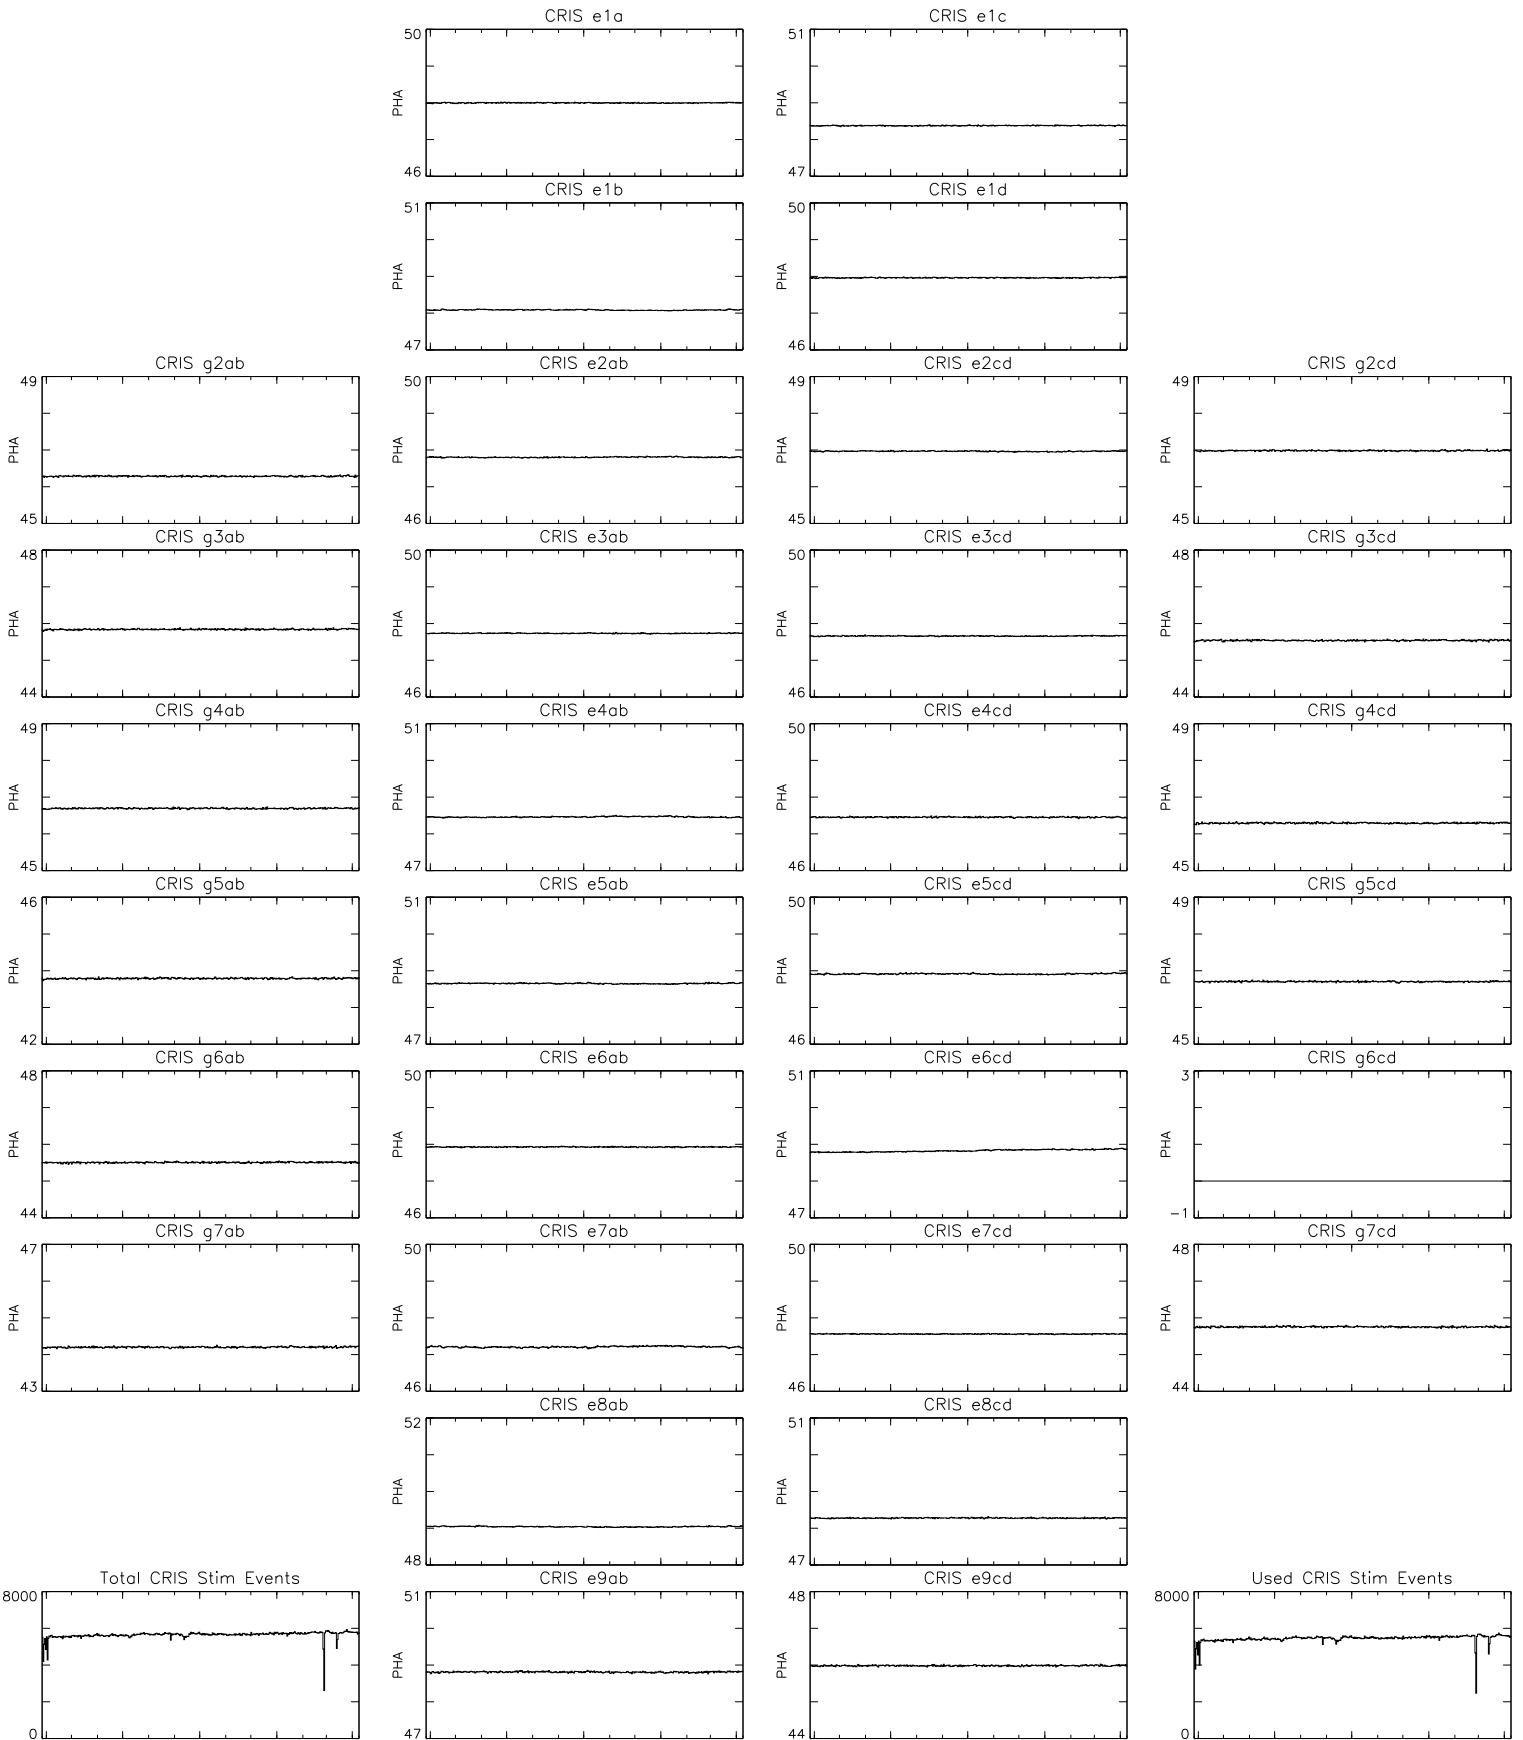

Bartels Rotation 2573–2586
 Stim events – Daily fitted slope
 (27–Mar–2022 thru 08–Apr–2023) (086/2022 thru 098/2023)

Apr Jul Oct Jan Apr
 time (27–Mar–2022 to 09–Apr–2023)

Bartels Rotation 2573–2586
 Stim events – Daily fitted offset
 (27–Mar–2022 thru 08–Apr–2023) (086/2022 thru 098/2023)

Apr Jul Oct Jan Apr
 time (27–Mar–2022 to 09–Apr–2023)