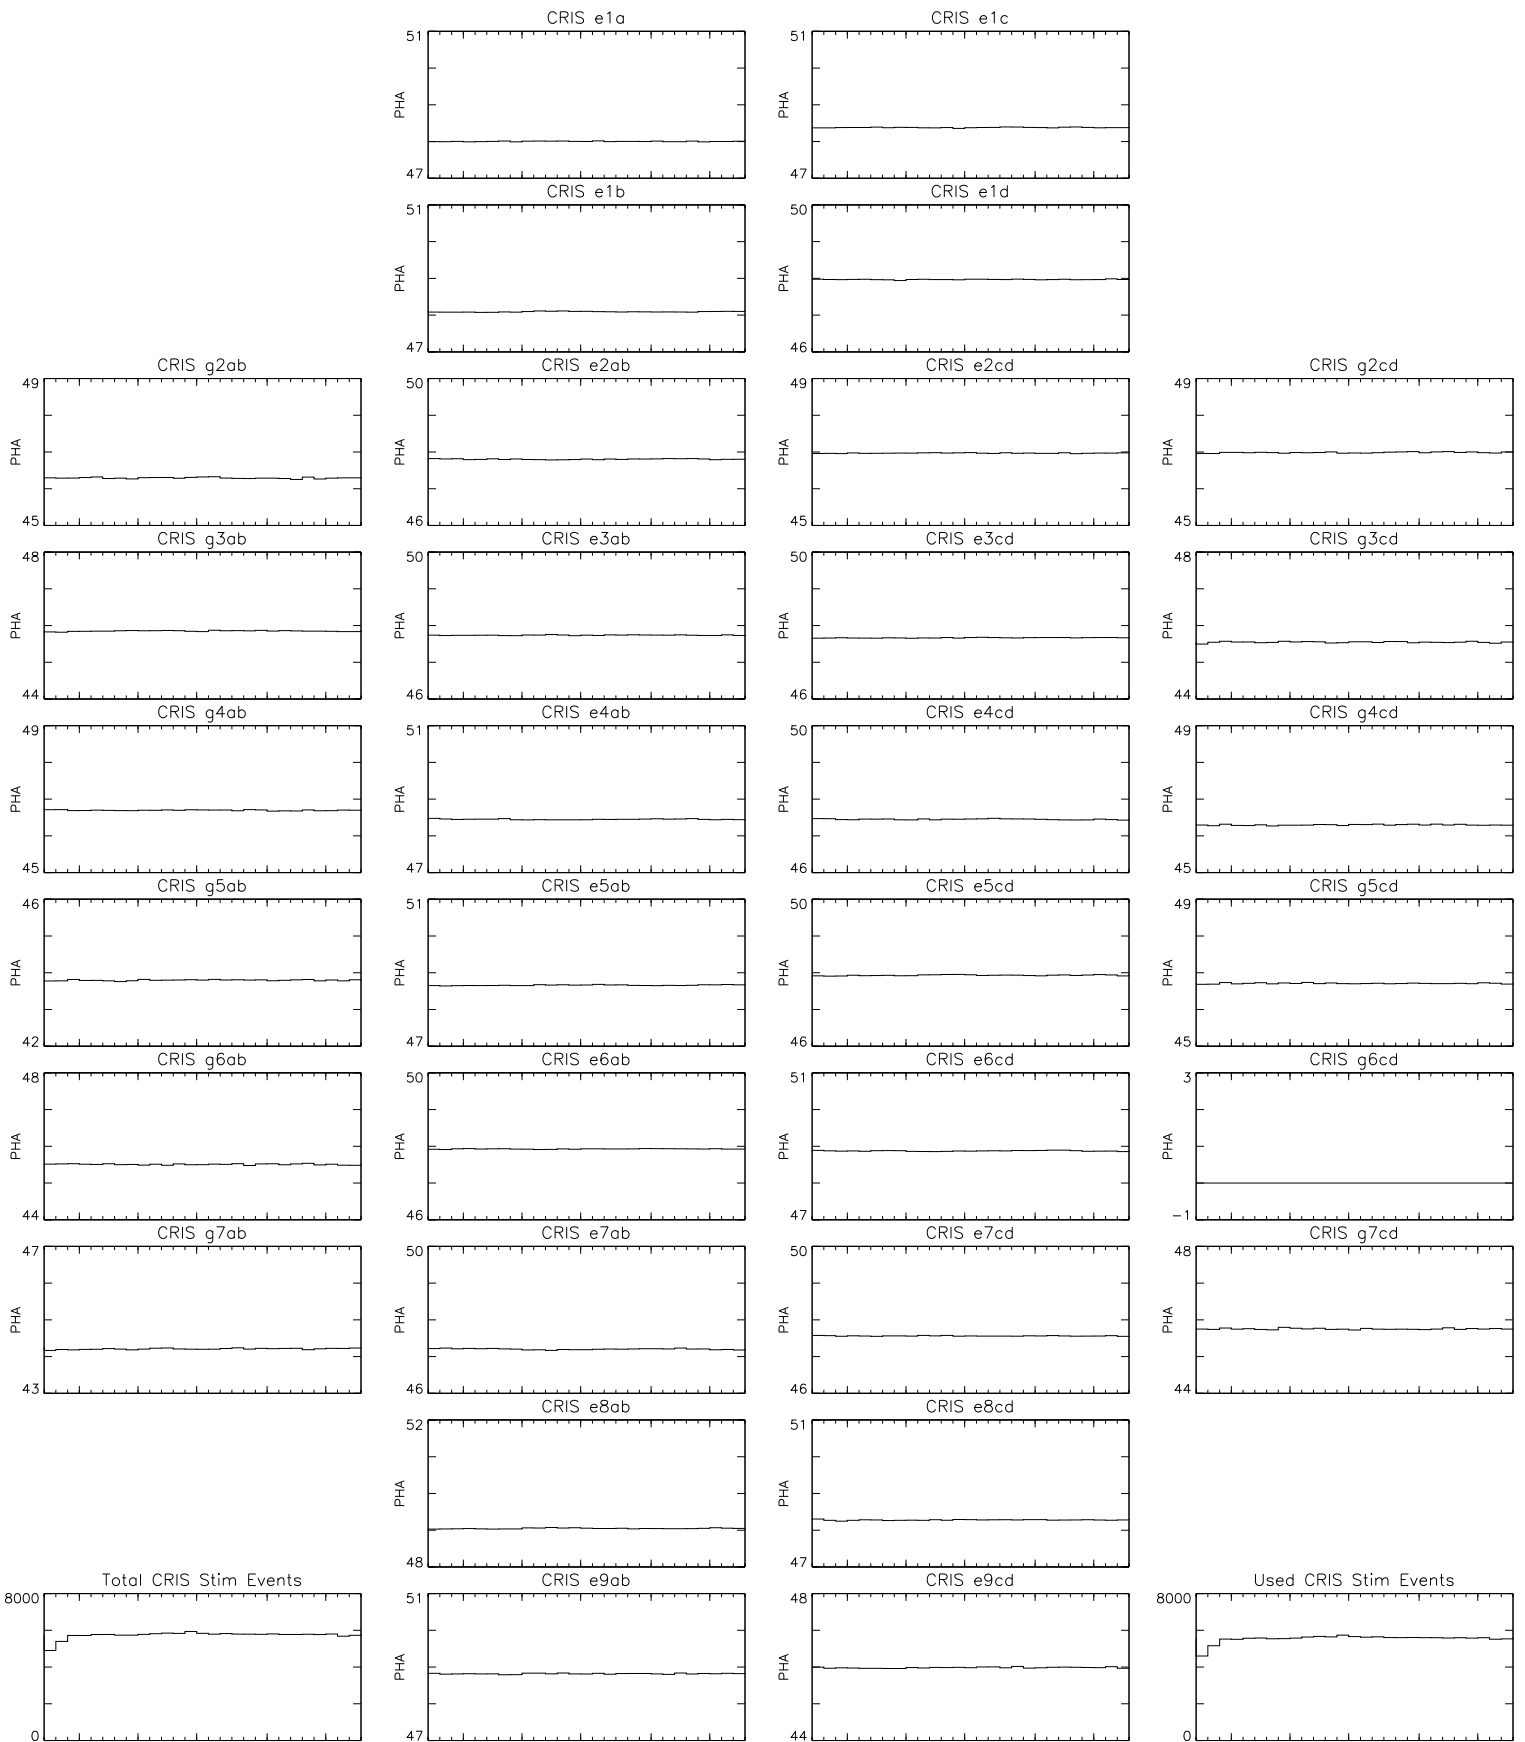

Bartels Rotation 2586
Stim events – Daily fitted slope
(13-Mar-2023 thru 08-Apr-2023) (072/2023 thru 098/2023)

Bartels Rotation 2586
 Stim events – Daily fitted offset
 (13-Mar-2023 thru 08-Apr-2023) (072/2023 thru 098/2023)

16 21 26 Apr 1 6

time (13-Mar-2023 to 09-Apr-2023)