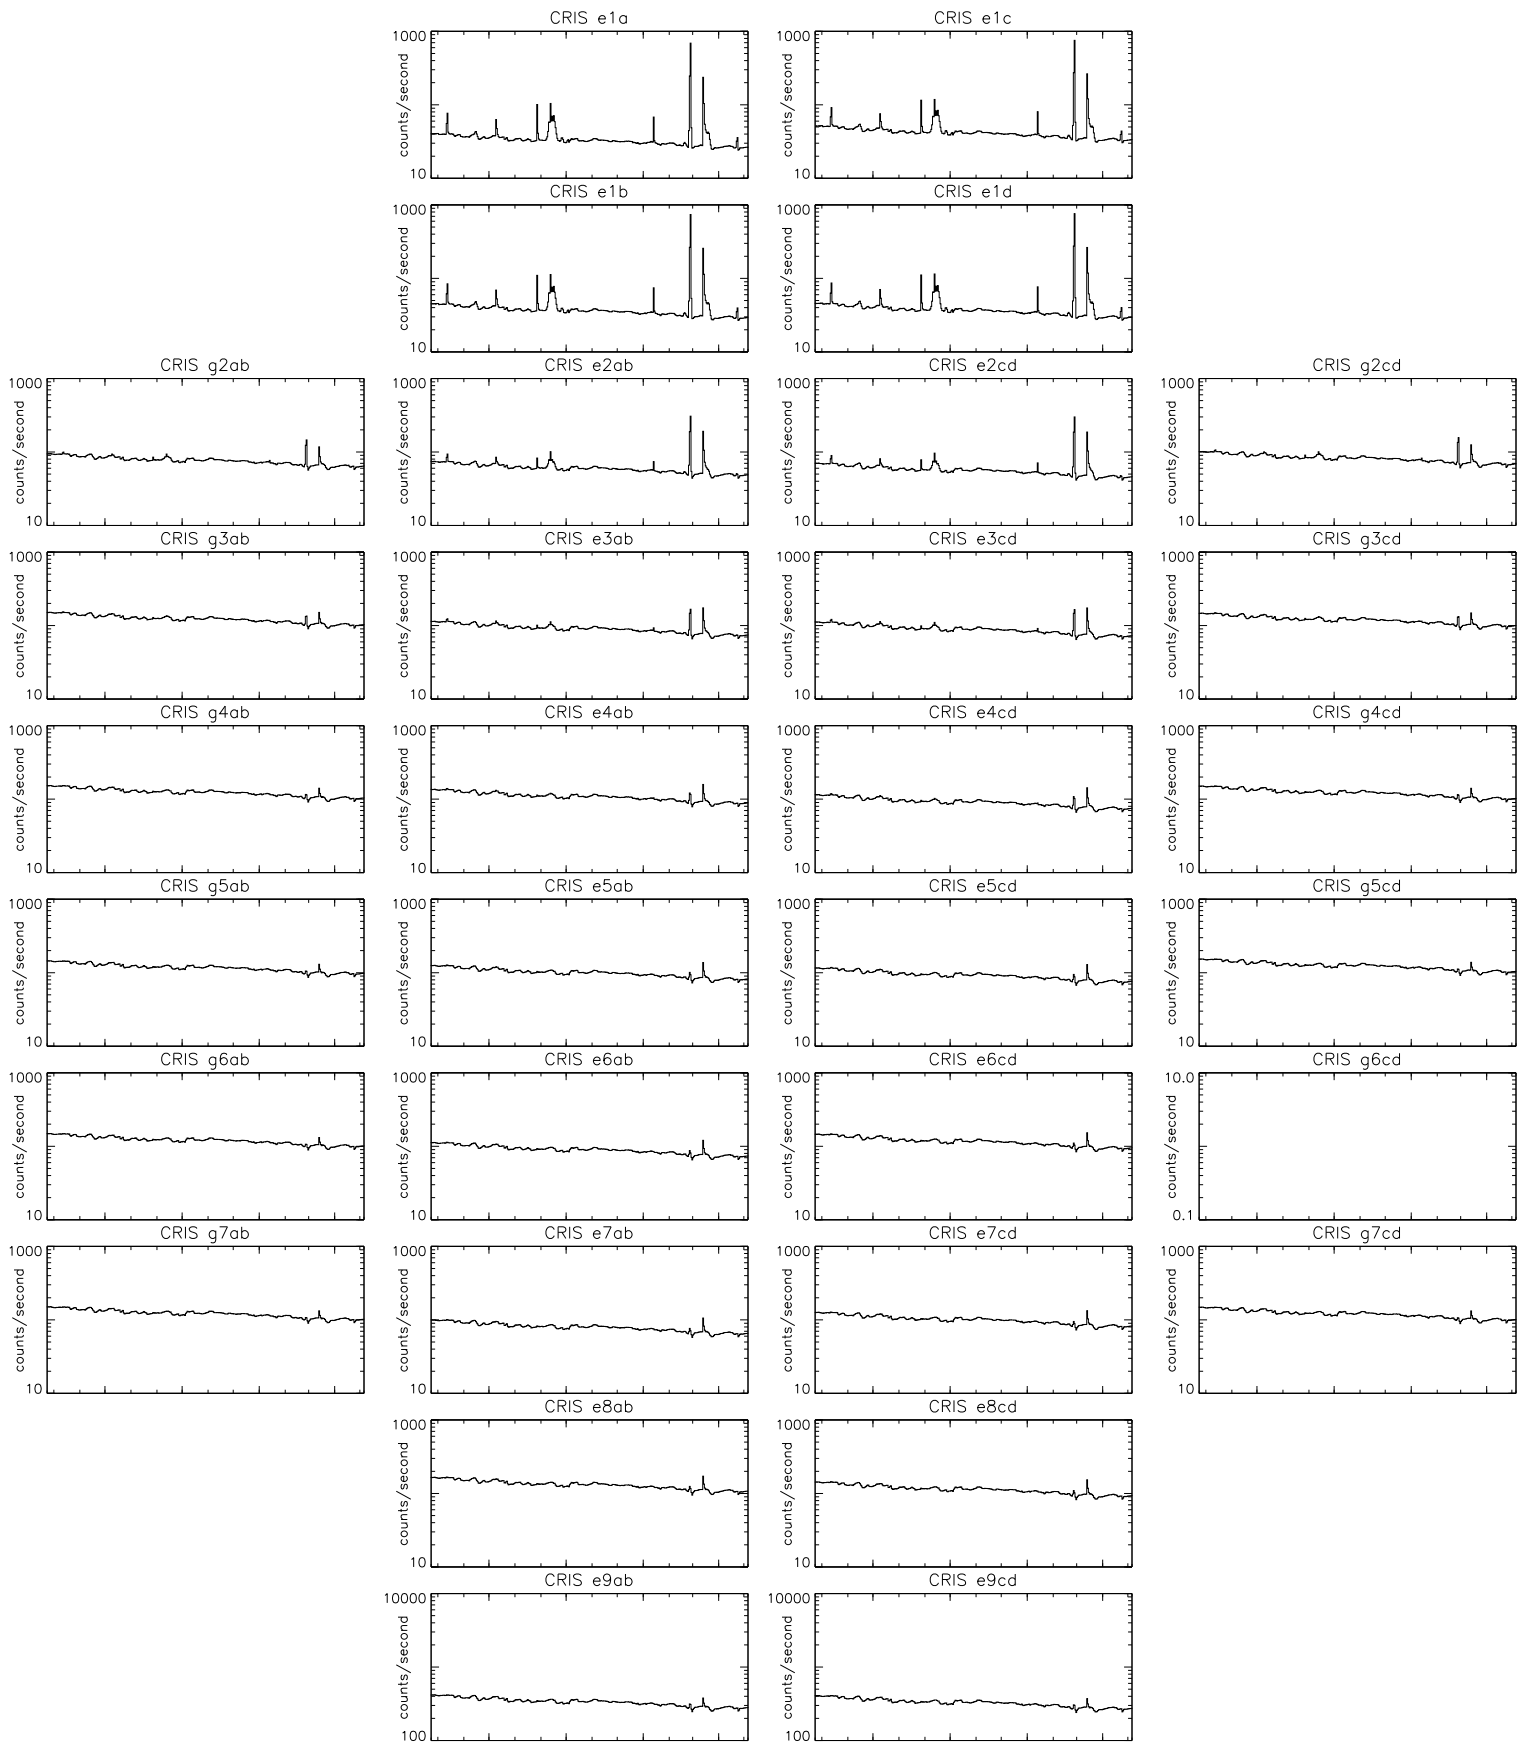

Bartels Rotation 2574-2587 – Daily Averages
 (23-Apr-2022 thru 05-May-2023)
 (113/2022 thru 125/2023)

Jul Oct Jan Apr
 time (23-Apr-2022 to 06-May-2023)

Bartels Rotation 2574-2587 – Daily Averages
 (23-Apr-2022 thru 05-May-2023)
 (113/2022 thru 125/2023)

Jul

Oct

Jan

Apr

time (23-Apr-2022 to 06-May-2023)

Bartels Rotation 2574-2587 – Daily Averages
(23-Apr-2022 thru 05-May-2023)
(113/2022 thru 125/2023)

Jul Oct Jan Apr
time (23-Apr-2022 to 06-May-2023)

Bartels Rotation 2574-2587 – Daily Averages
 (23-Apr-2022 thru 05-May-2023)
 (113/2022 thru 125/2023)

Jul Oct Jan Apr
 time (23-Apr-2022 to 06-May-2023)