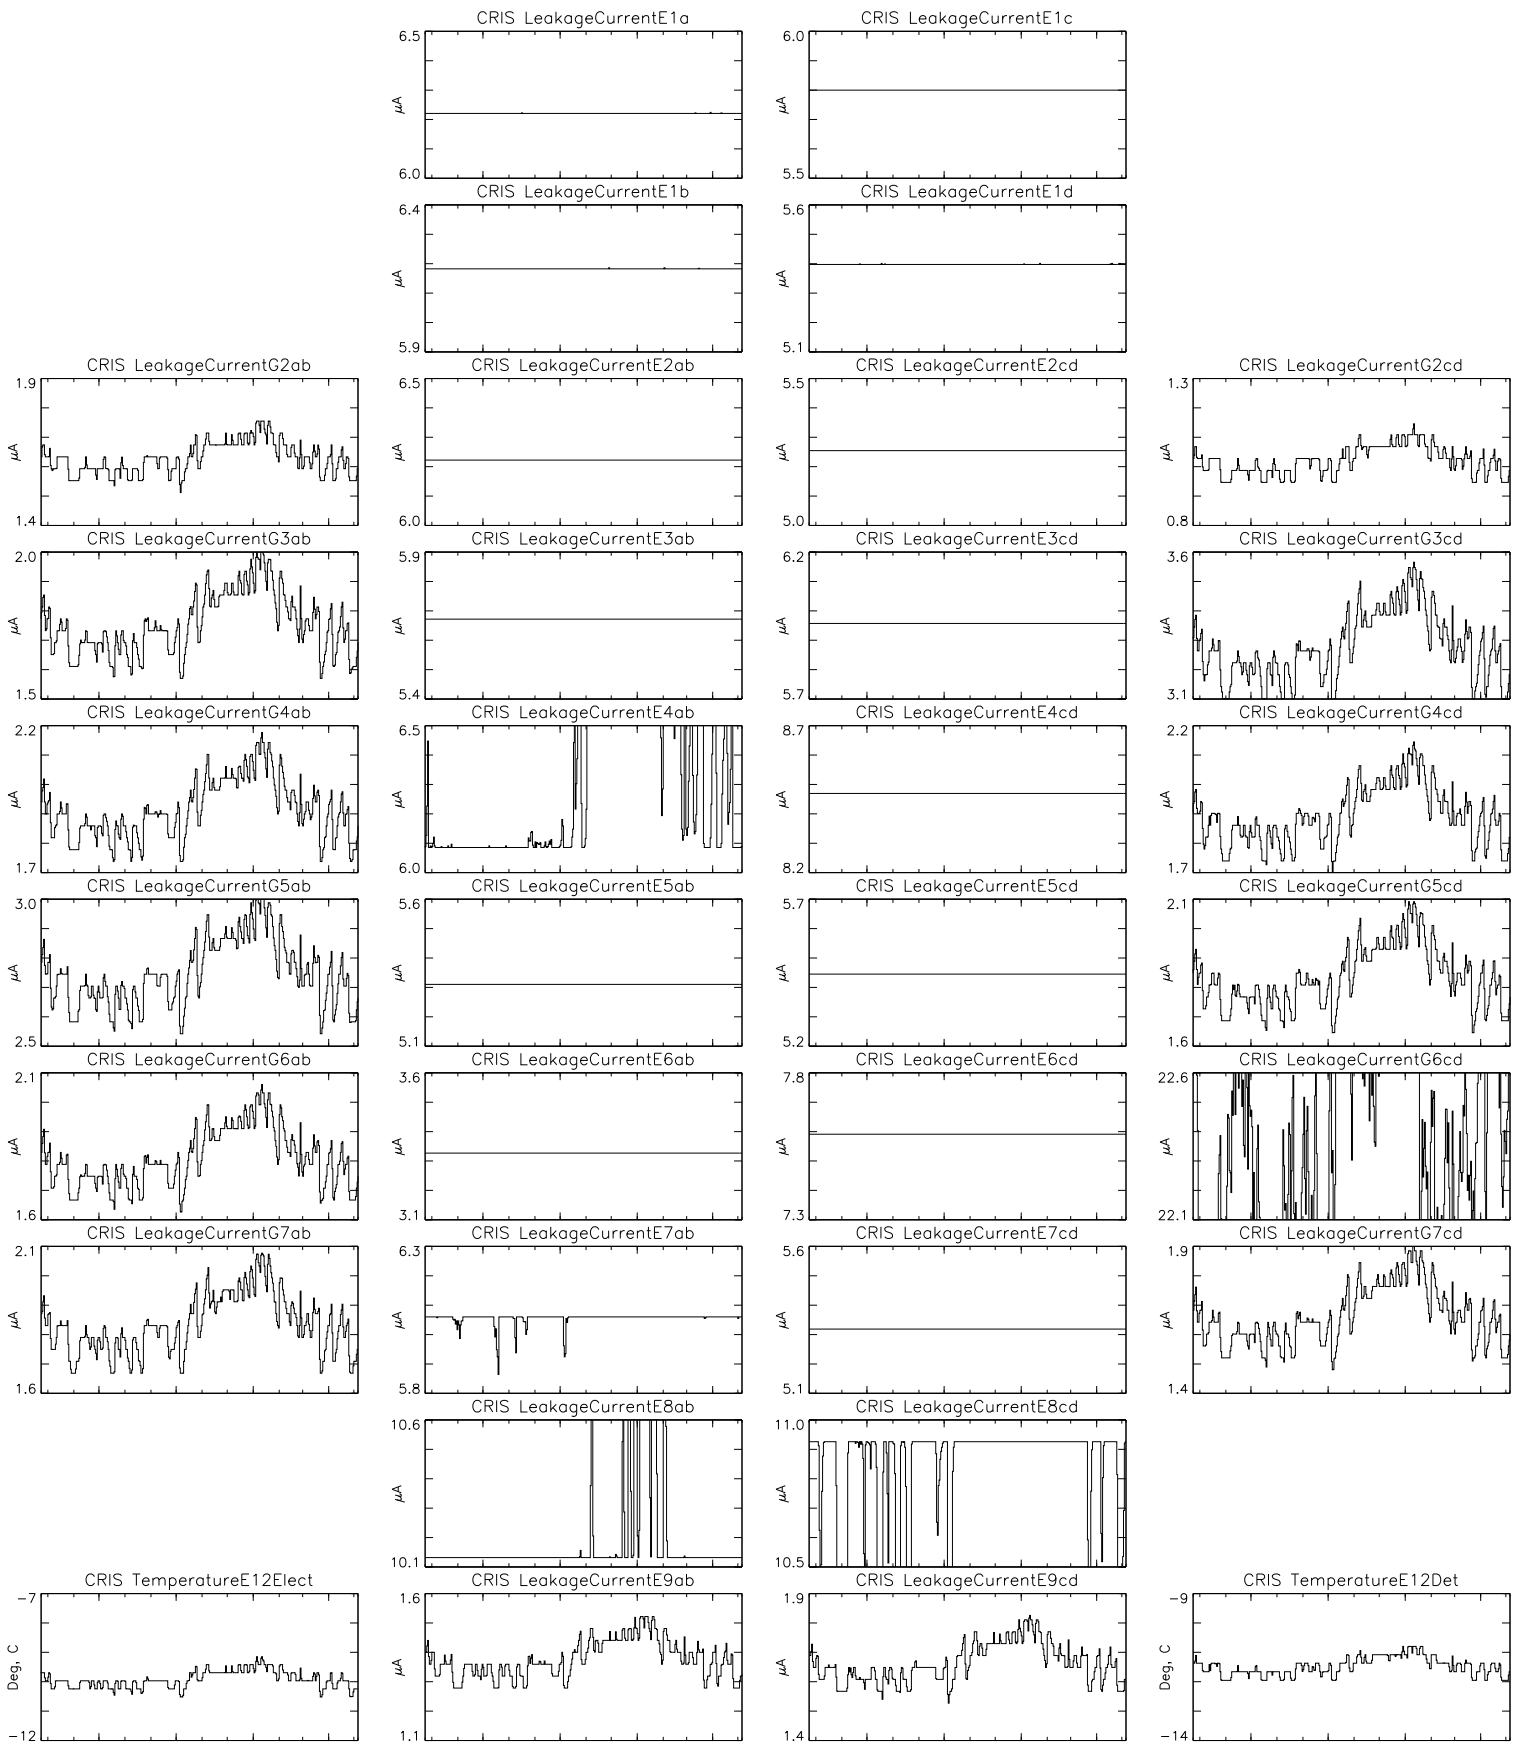

Bartels Rotation 2574-2587 – Daily Averages
 (23-Apr-2022 thru 05-May-2023)
 (113/2022 thru 125/2023)

Jul Oct Jan Apr
 time (23-Apr-2022 to 06-May-2023)

Bartels Rotation 2574-2587 – Daily Averages
 (23-Apr-2022 thru 05-May-2023)
 (113/2022 thru 125/2023)

Jul

Oct

Jan

Apr

time (23-Apr-2022 to 06-May-2023)

Bartels Rotation 2574-2587 – Daily Averages
(23-Apr-2022 thru 05-May-2023)
(113/2022 thru 125/2023)

Jul Oct Jan Apr
time (23-Apr-2022 to 06-May-2023)

Bartels Rotation 2574-2587 – Daily Averages
 (23-Apr-2022 thru 05-May-2023)
 (113/2022 thru 125/2023)

Jul Oct Jan Apr
 time (23-Apr-2022 to 06-May-2023)