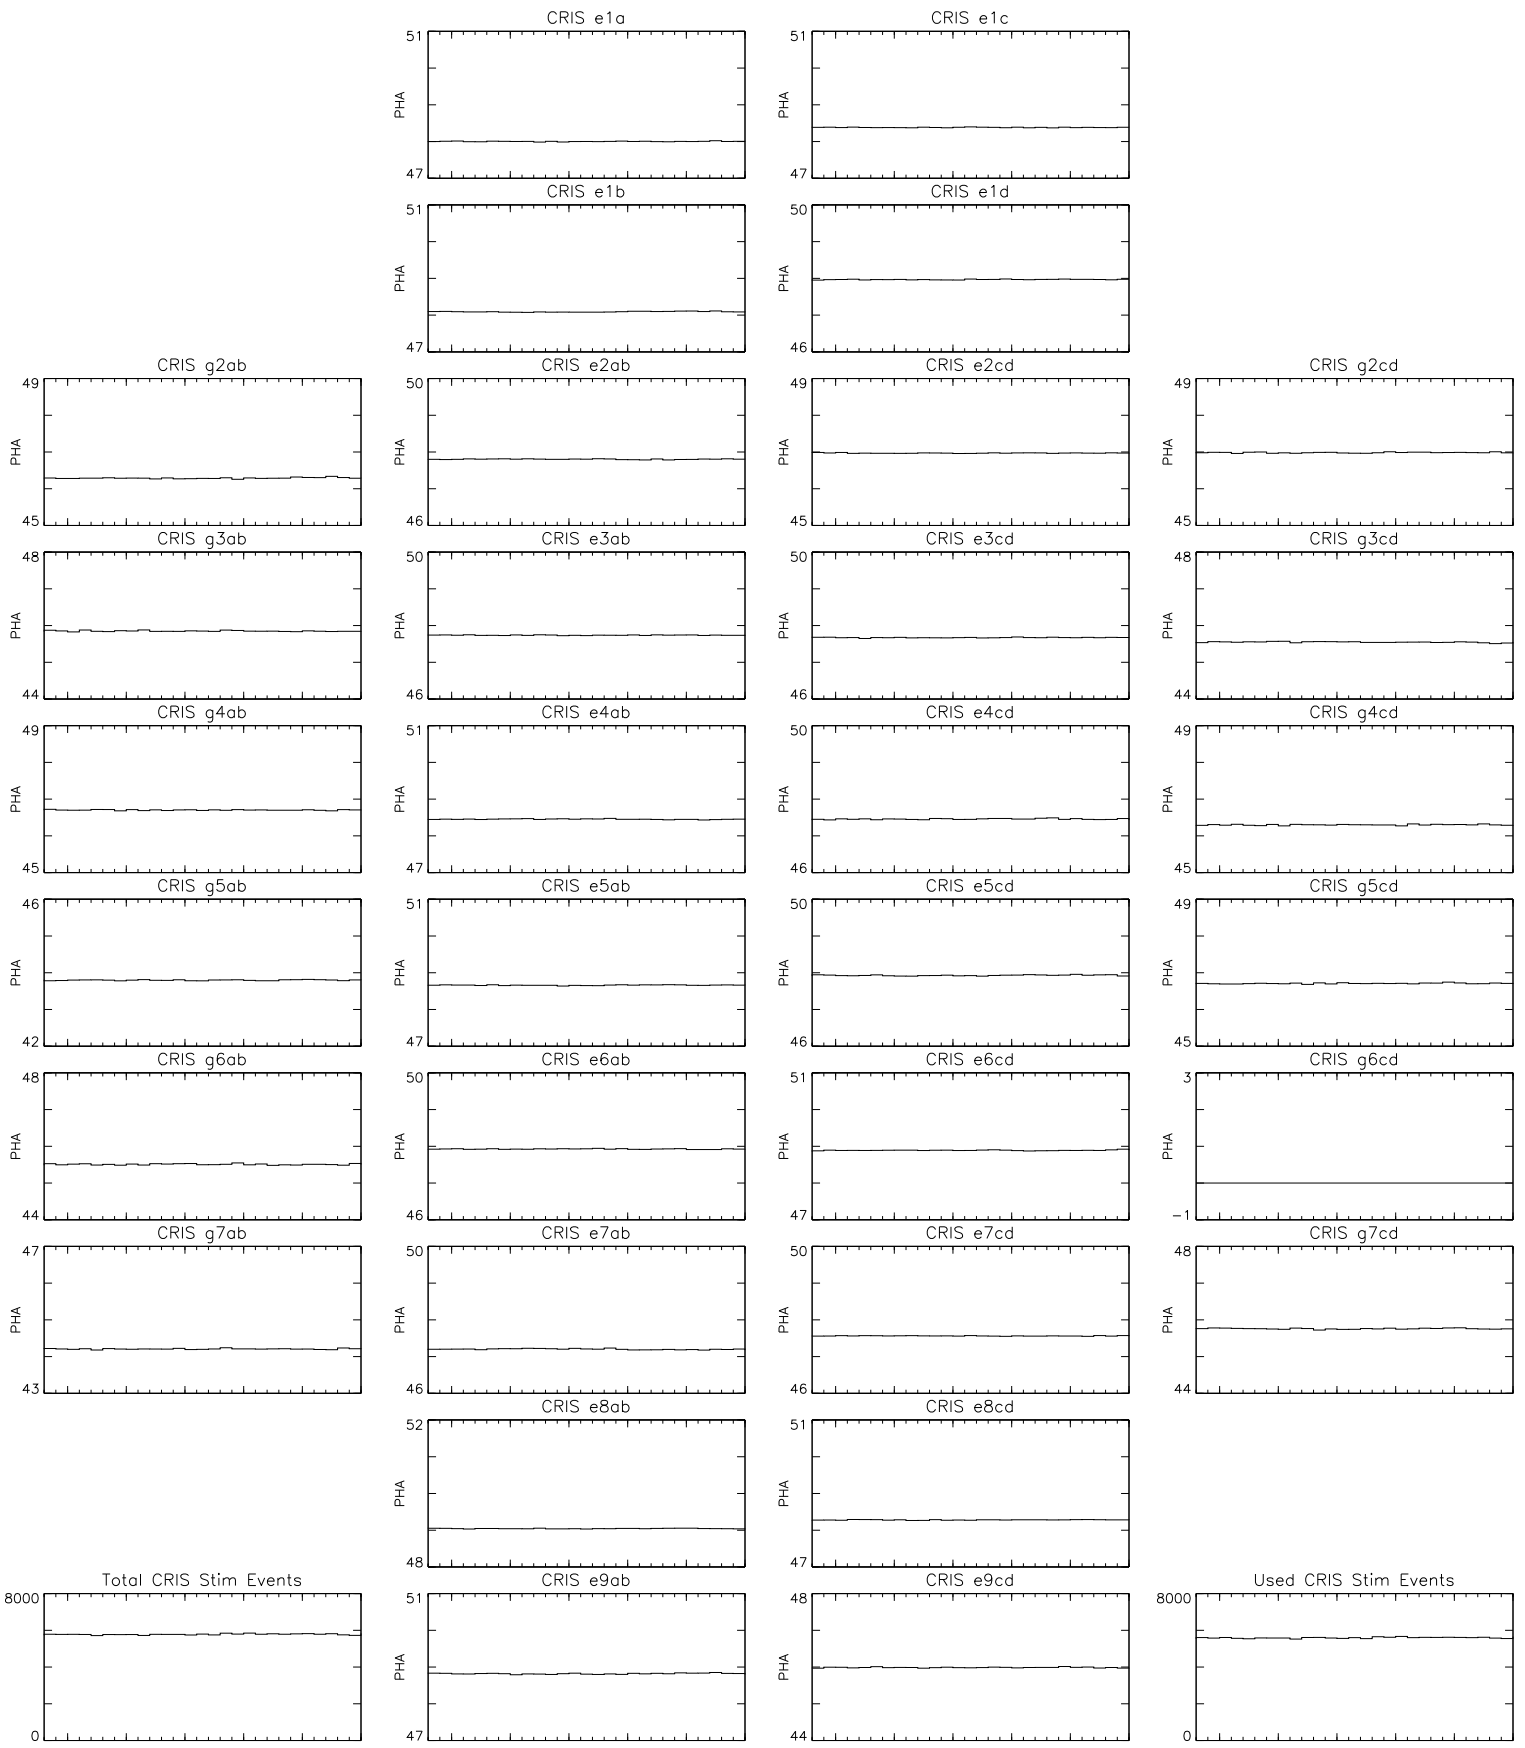

Bartels Rotation 2587  
 Stim events – Daily fitted slope  
 (09–Apr–2023 thru 05–May–2023) (099/2023 thru 125/2023)

Bartels Rotation 2587  
 Stim events – Daily fitted offset  
 (09–Apr–2023 thru 05–May–2023) (099/2023 thru 125/2023)

time (09–Apr–2023 to 06–May–2023)