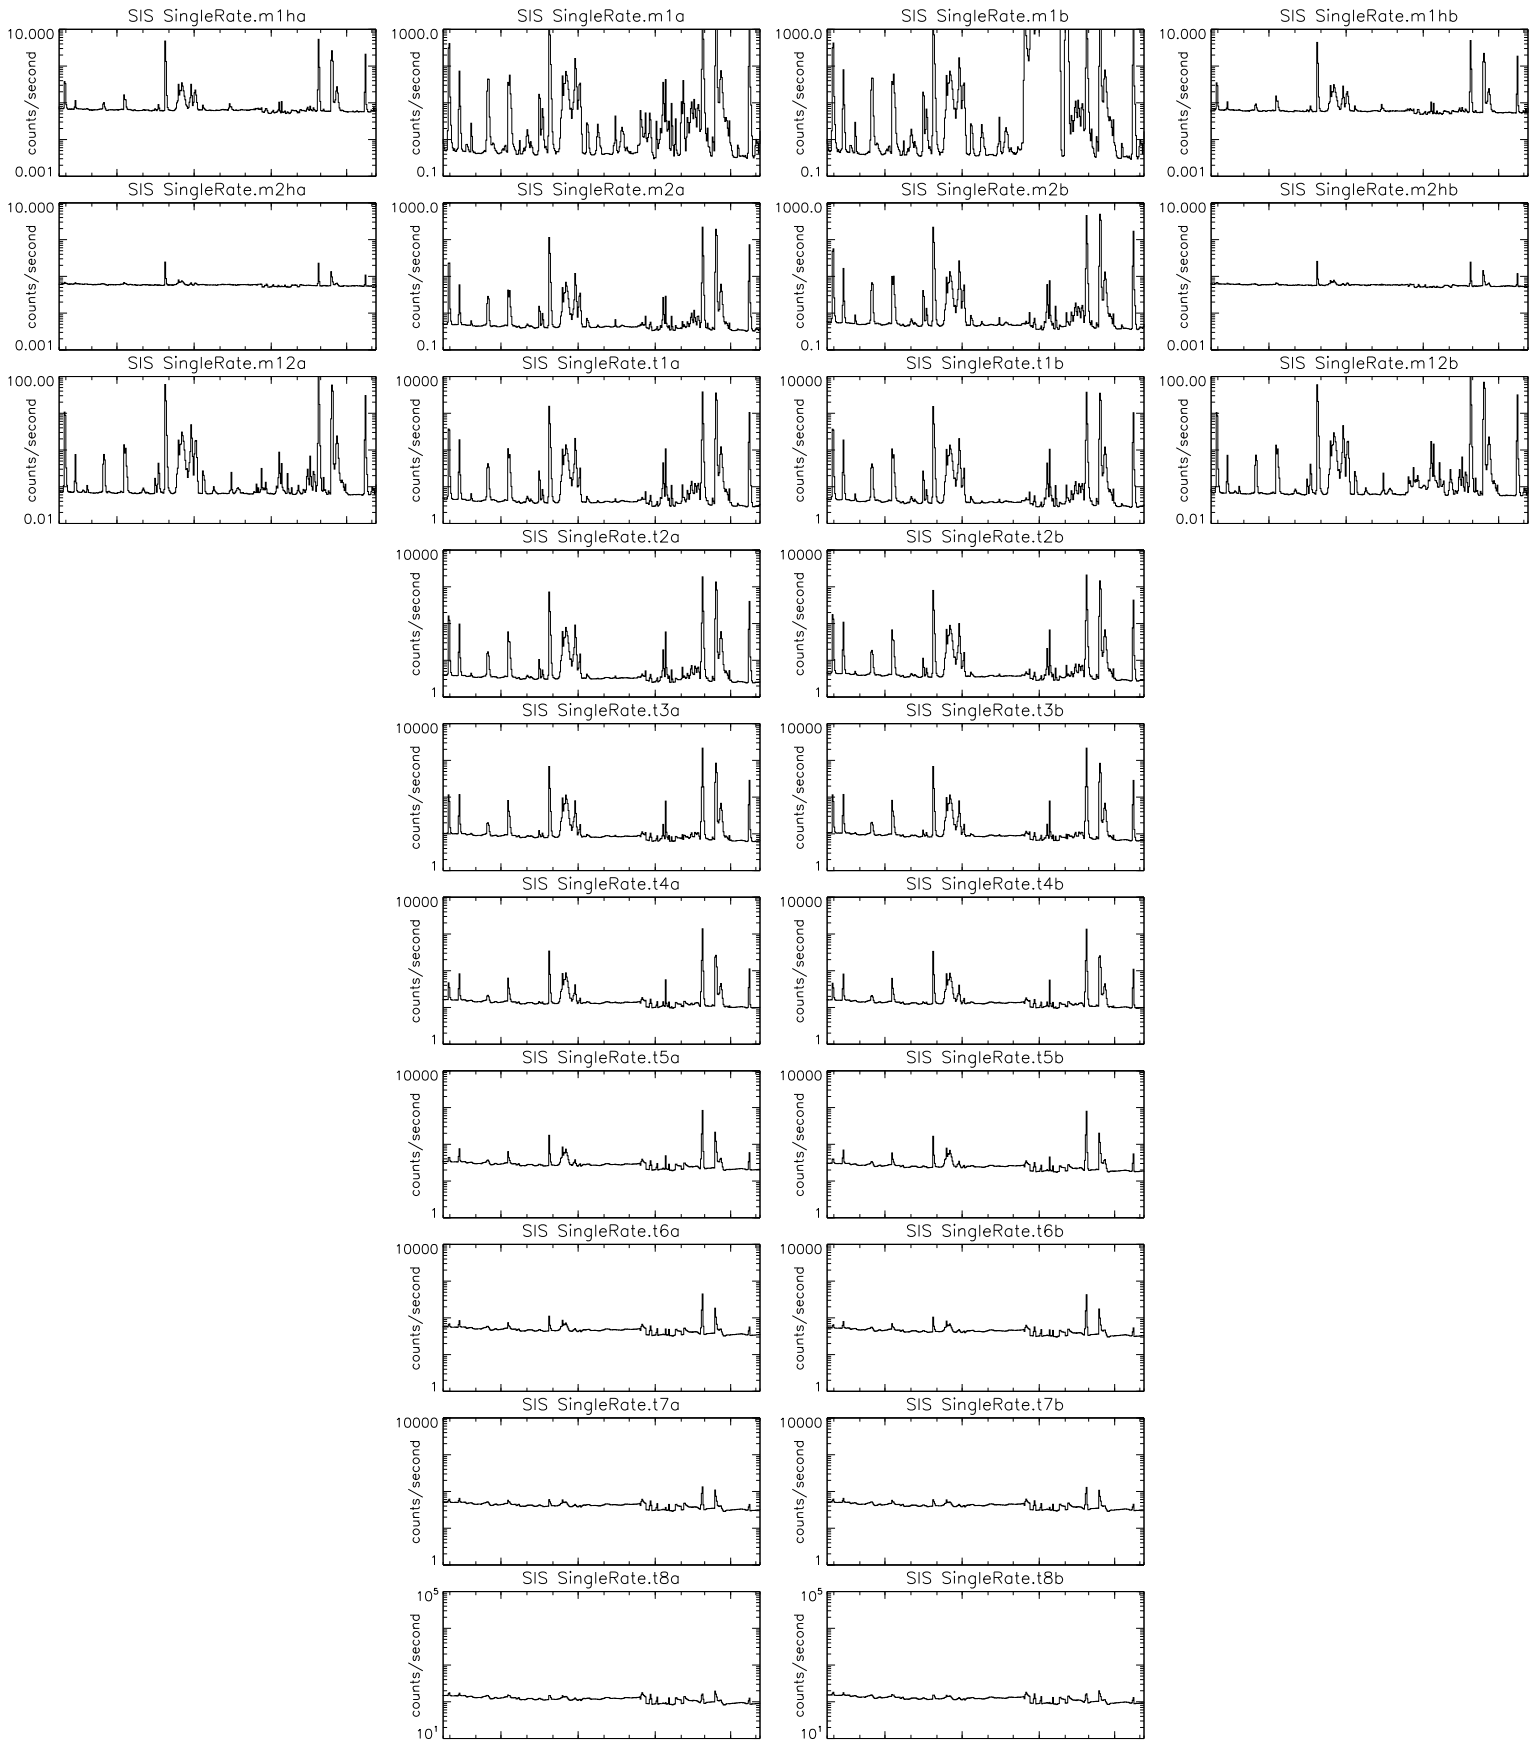

Bartels Rotation 2574-2587 – Daily Averages (23-Apr-2022 thru 05-May-2023) (113/2022 thru 125/2023)

Bartels Rotation 2574-2587 – Daily Averages
(23-Apr-2022 thru 05-May-2023)
(113/2022 thru 125/2023)

Jul Oct Jan Apr
time (23-Apr-2022 to 06-May-2023)

Bartels Rotation 2574-2587 – Daily Averages (23-Apr-2022 thru 05-May-2023) (113/2022 thru 125/2023)

Jul
Oct
Jan
Apr

time (23-Apr-2022 to 06-May-2023)