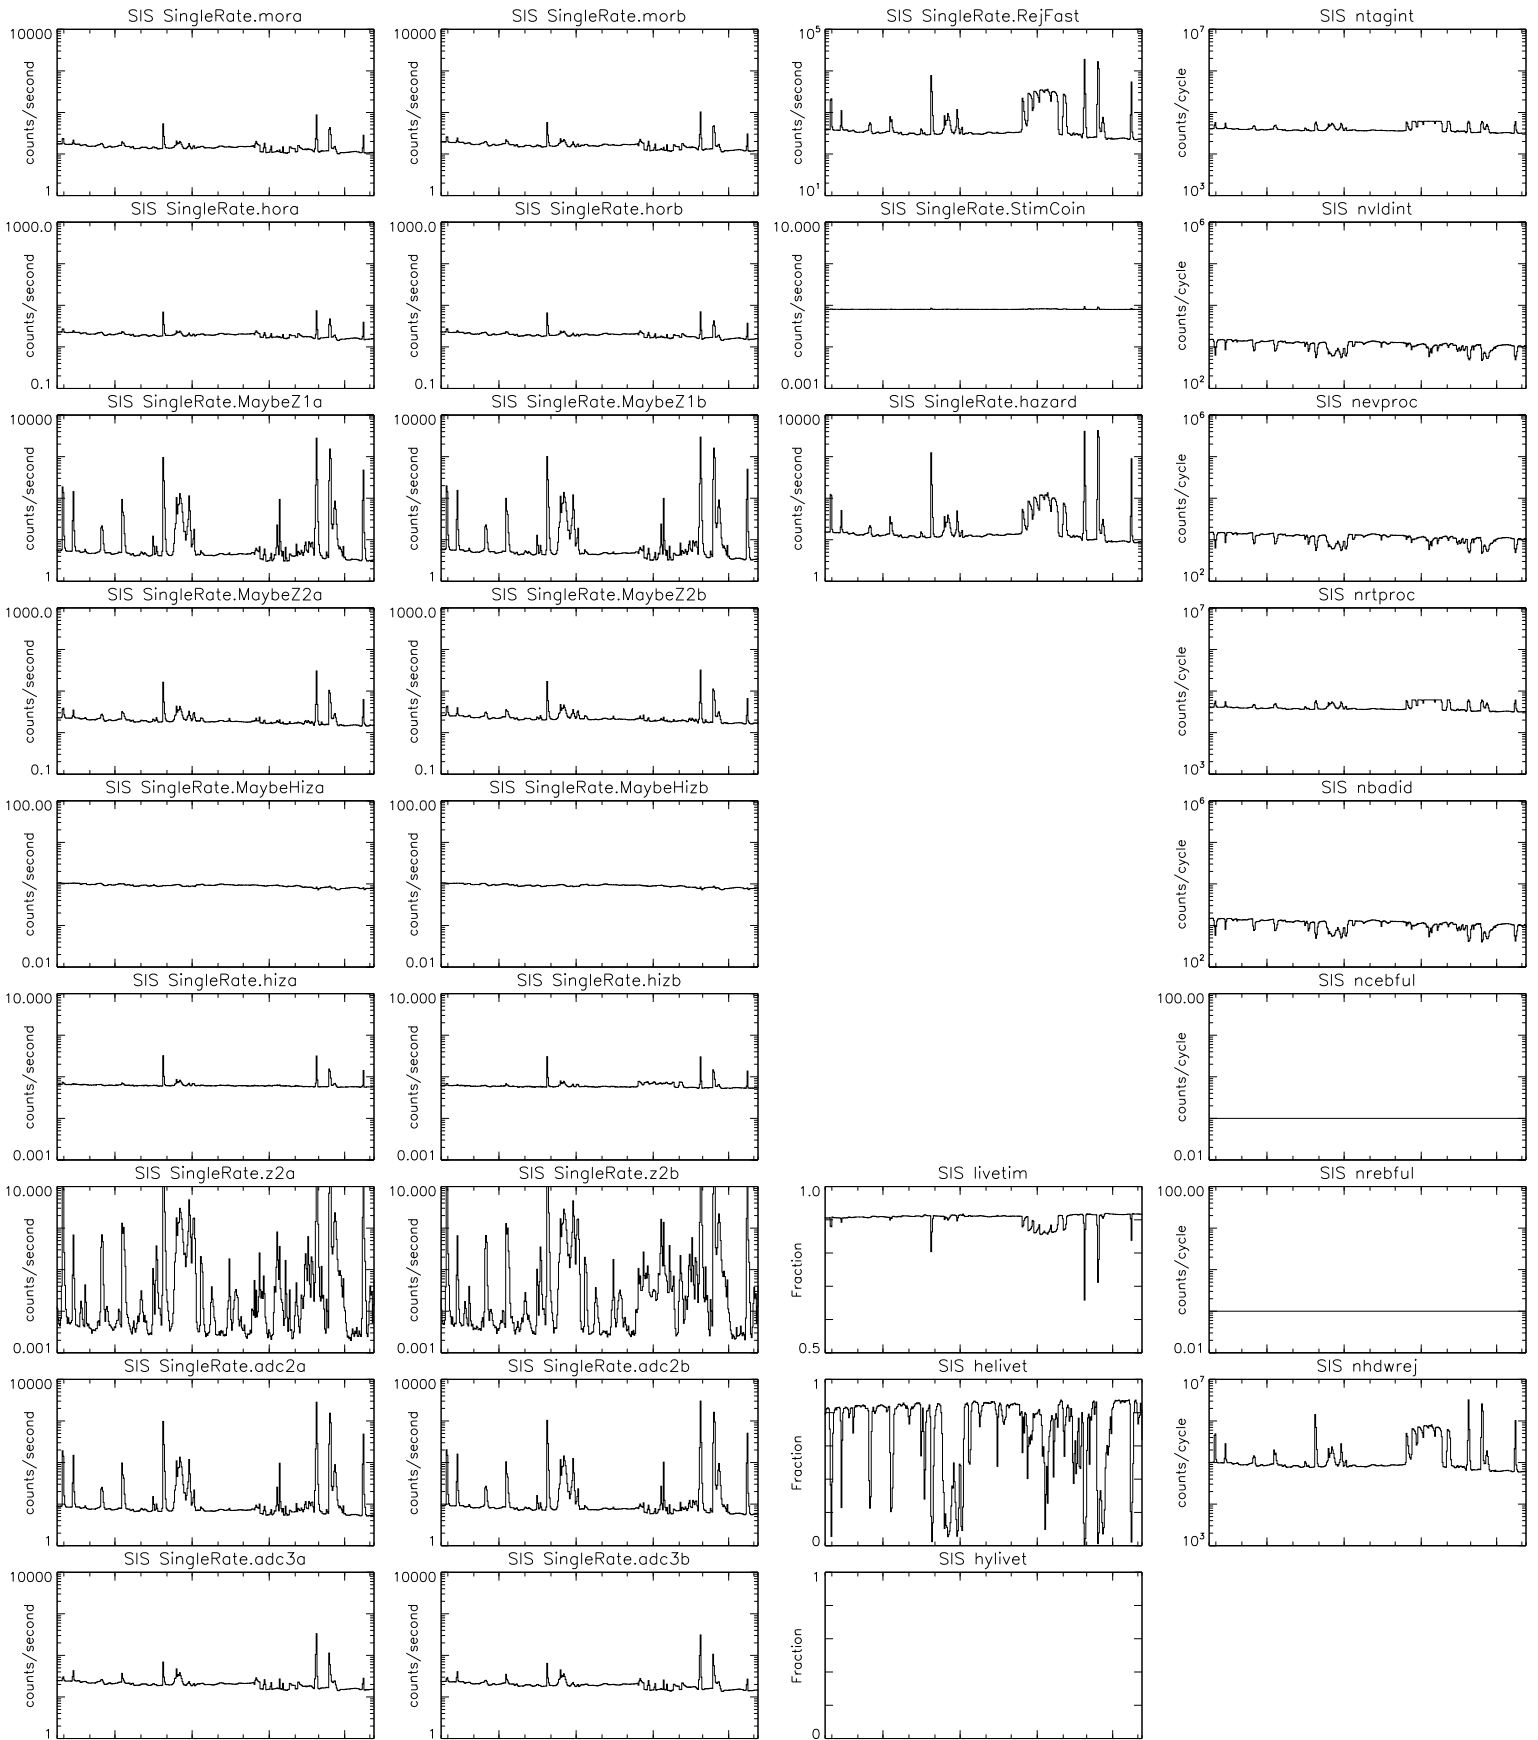

Bartels Rotation 2574-2587 – Daily Averages (23-Apr-2022 thru 05-May-2023) (113/2022 thru 125/2023)

Bartels Rotation 2574-2587 – Daily Averages
(23-Apr-2022 thru 05-May-2023)
(113/2022 thru 125/2023)

Jul Oct Jan Apr
time (23-Apr-2022 to 06-May-2023)

Bartels Rotation 2574-2587 – Daily Averages (23-Apr-2022 thru 05-May-2023) (113/2022 thru 125/2023)

Jul
Oct
Jan
Apr

time (23-Apr-2022 to 06-May-2023)